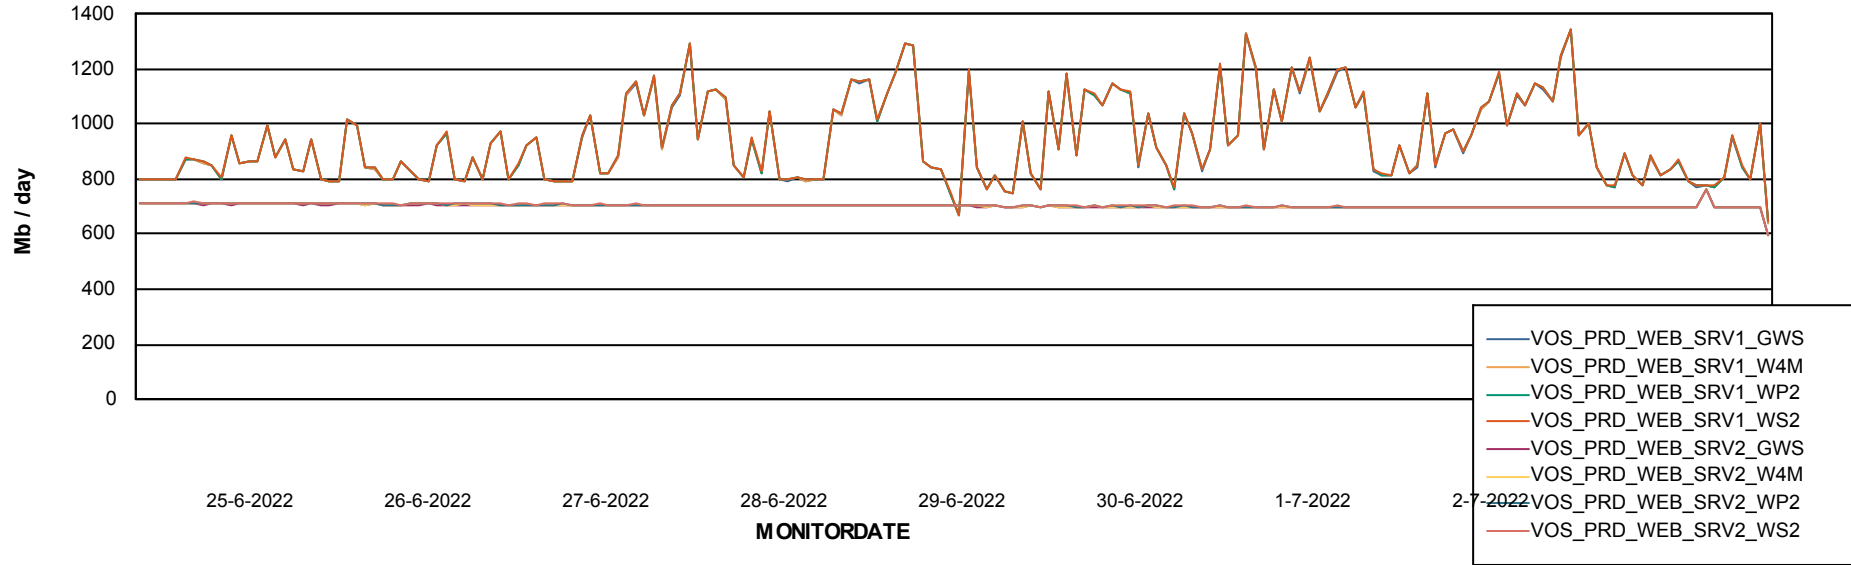

ABSSolute Web Component Services

Avg memory used per ABS Web component