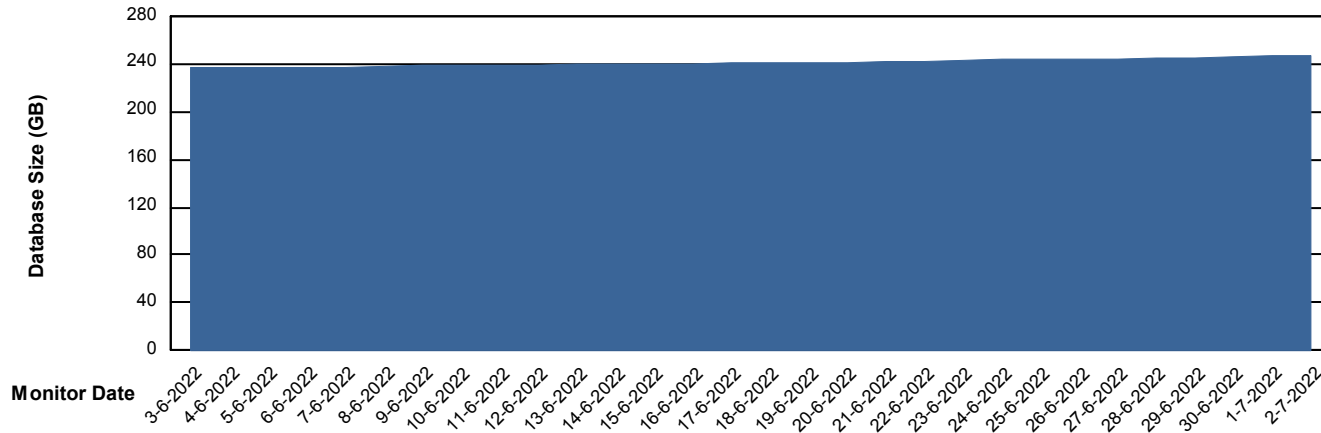

DATABASE SIZE VOSDB_Production

Database growth over last month