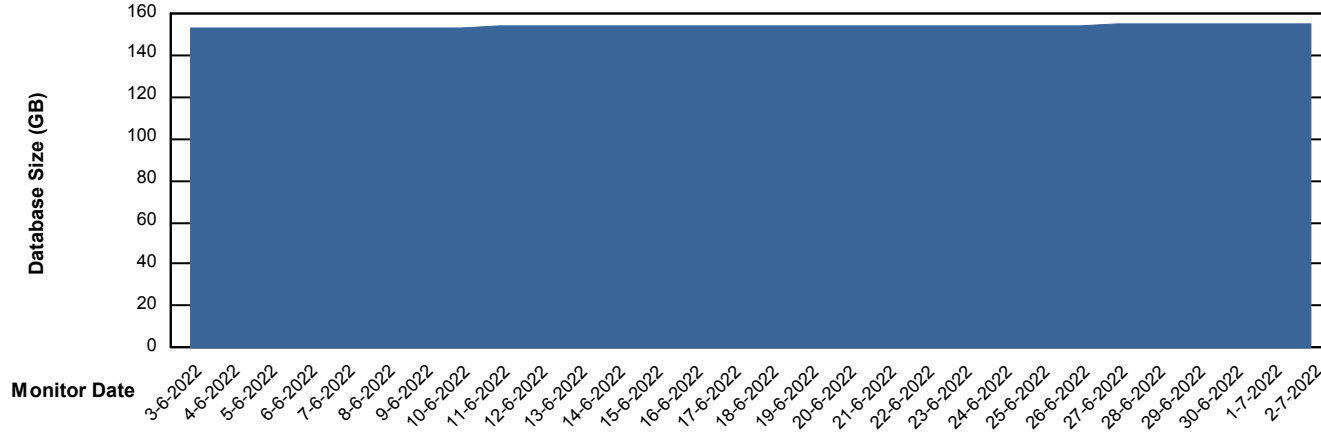

DATABASE SIZE VOSDB_BI

Database growth over last month