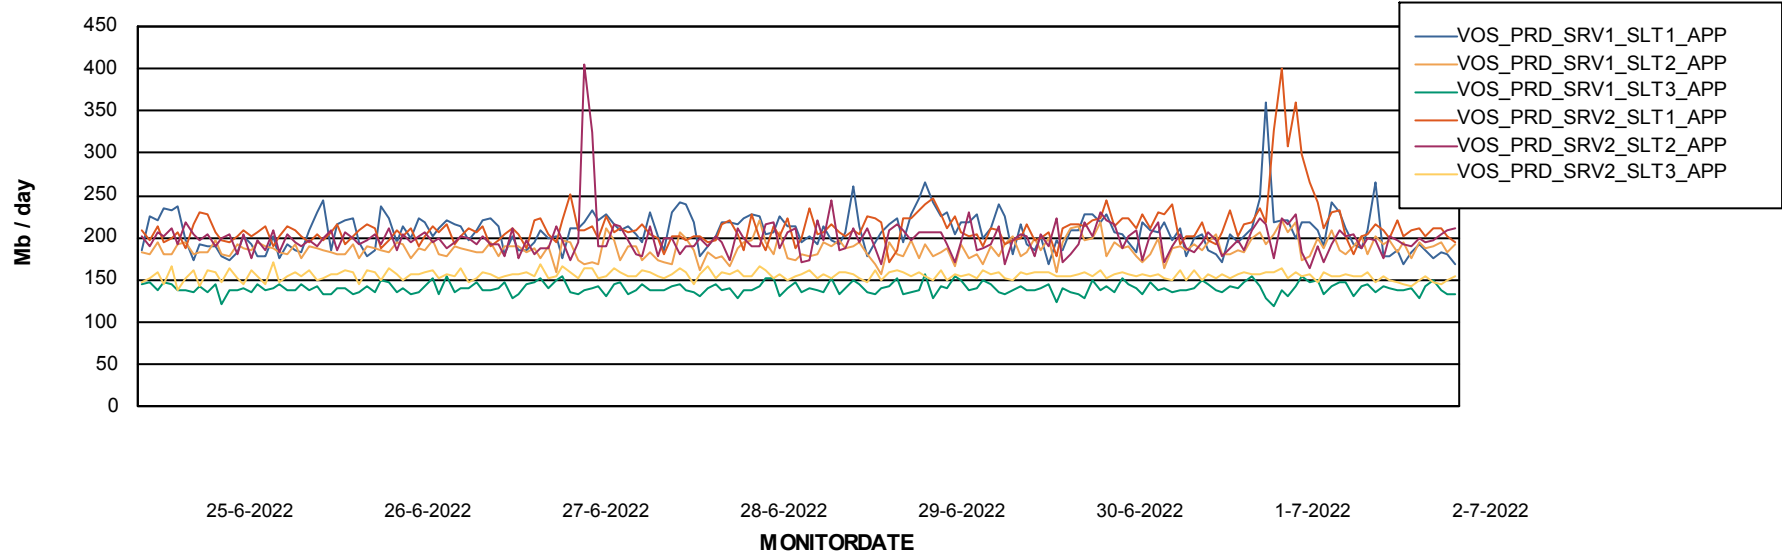

ABSSolute Application Server Services

Avg memory used per ABS Server Service