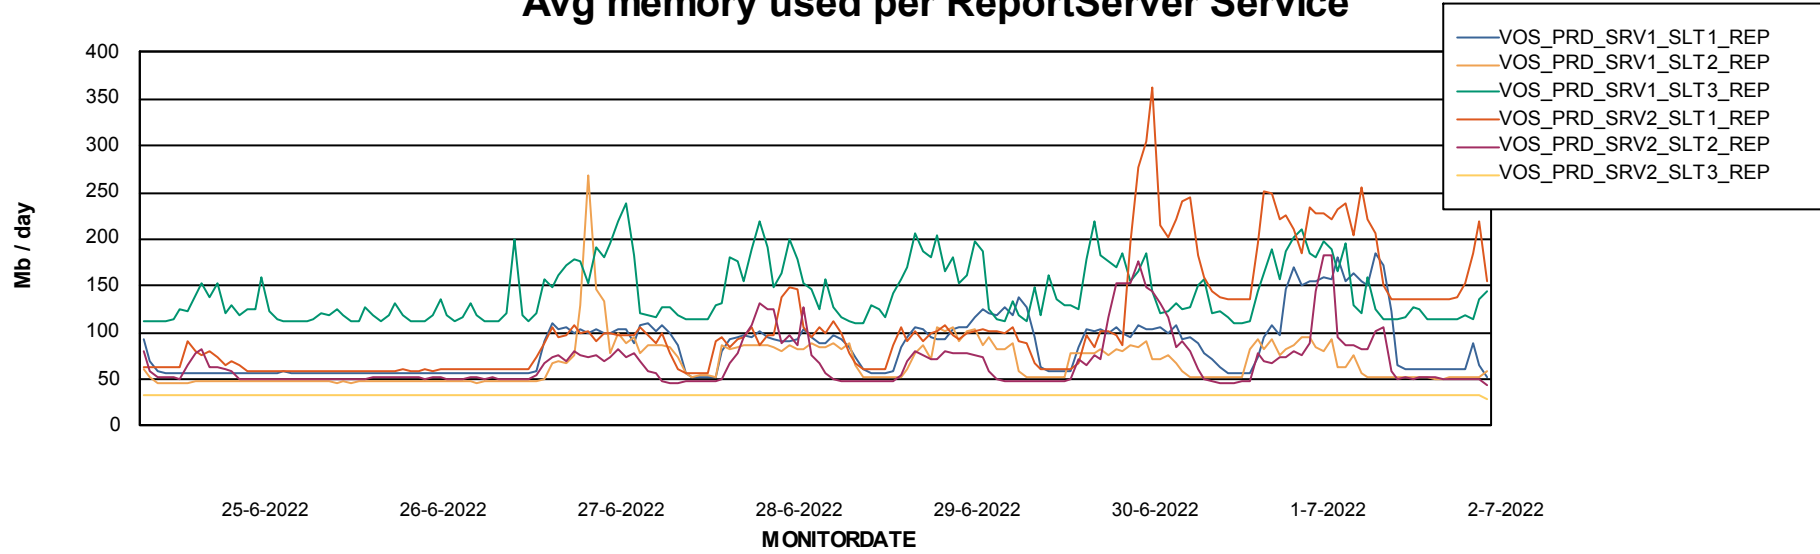

ABSSolute Application ReportServer Services

Avg memory used per ReportServer Service