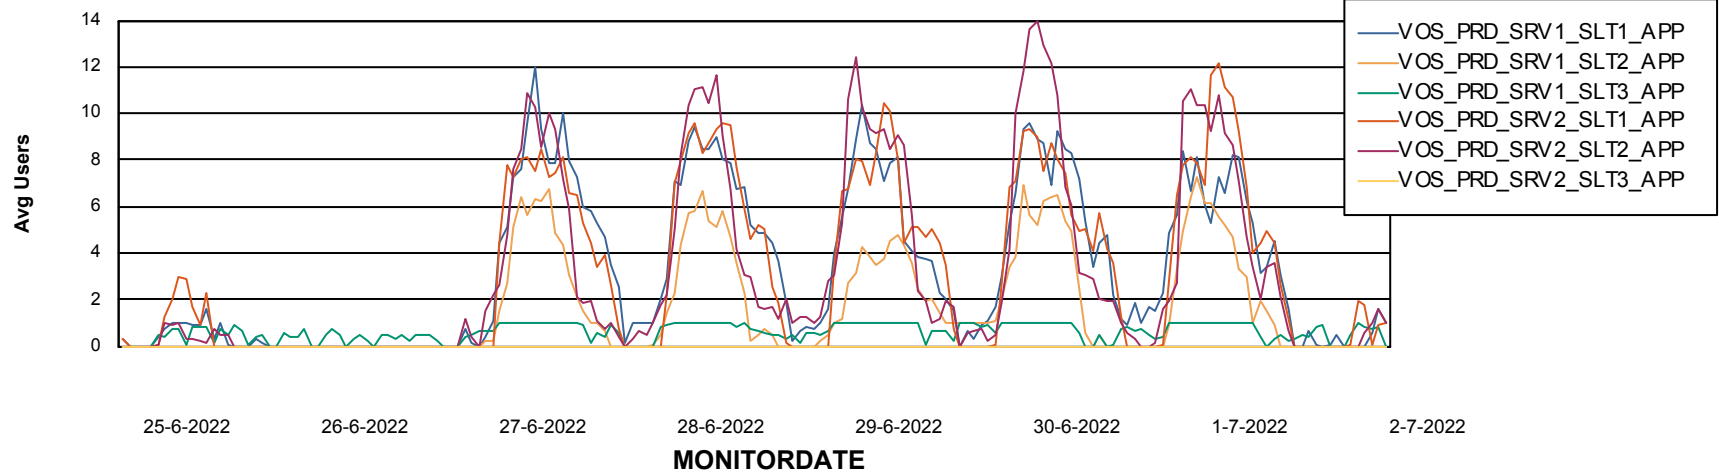

Avg users per day per ABS server