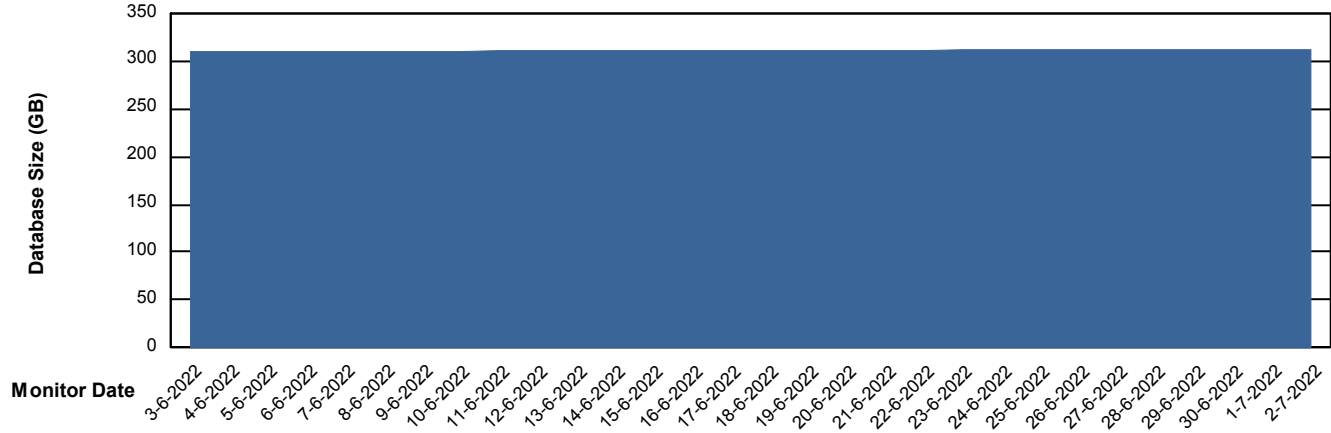

Weekly SLA Customer Report

Customer VEN_Production
Database ID 35

Database Performance VENDB_Production

Weekly SLA Customer Report

Customer VEN_Production
Database ID 35

Database Performance VENDB_Standby

DB Processes Max 300

Weekly SLA Customer Report

Customer VEN_Production
 Database ID 35

DATABASE SIZE VENDB_Production

Database growth over last month

Database Tablespace VENDB_Production

Date	Tablespace Name	Filesize (Gb)	Usedsize (Gb)	Percentage free
2-7-2022	ABSDATA	192	158	18
	INDX	177	145	18
1-7-2022	ABSDATA	192	158	18
	INDX	177	145	18
30-6-2022	ABSDATA	192	158	18
	INDX	177	145	18
29-6-2022	ABSDATA	192	158	18
	INDX	177	145	18
28-6-2022	ABSDATA	192	157	18
	INDX	177	145	18
27-6-2022	ABSDATA	192	157	18
	INDX	177	145	18
26-6-2022	ABSDATA	192	157	18
	INDX	177	145	18