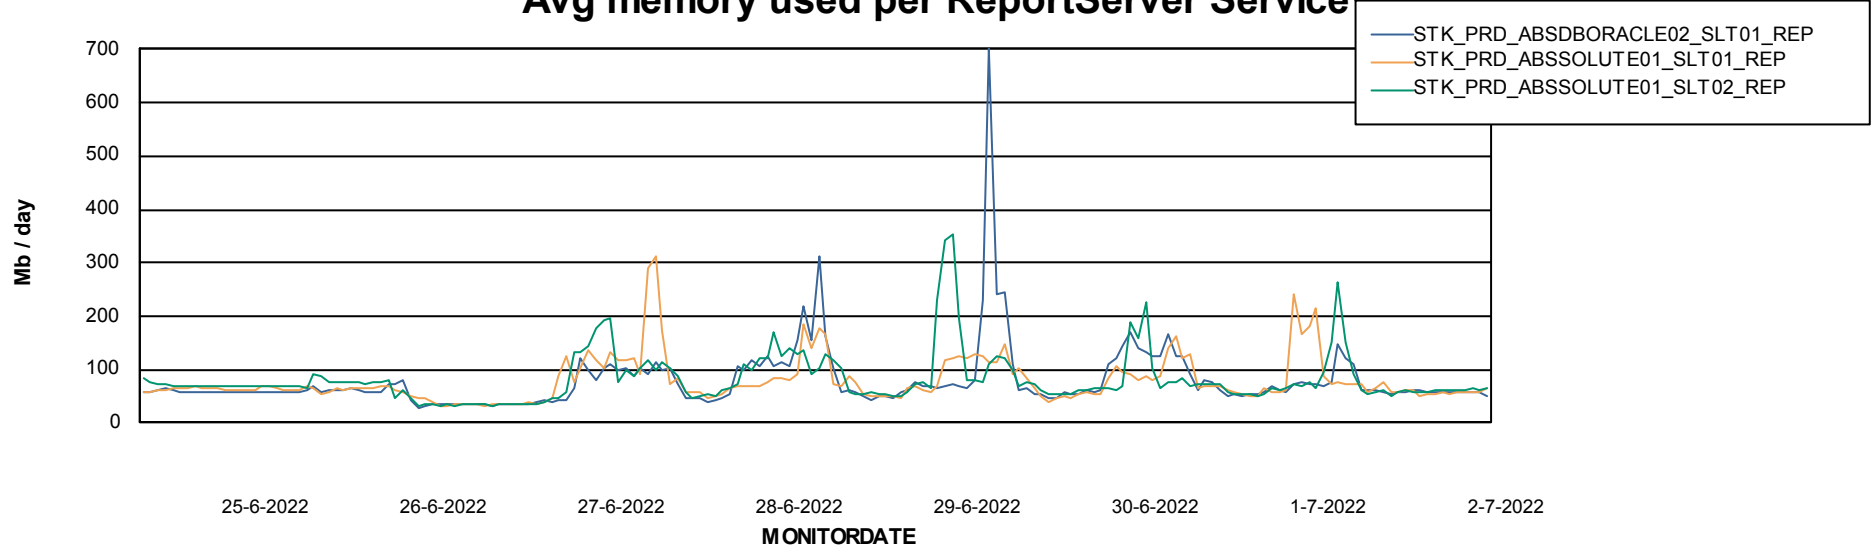

Avg memory used per ABS Server Service

Avg users per day per ABS server

Weekly SLA Customer Report

Customer STK_Production
Database ID 82

ABSSolute Application ReportServer Services

Avg memory used per ReportServer Service