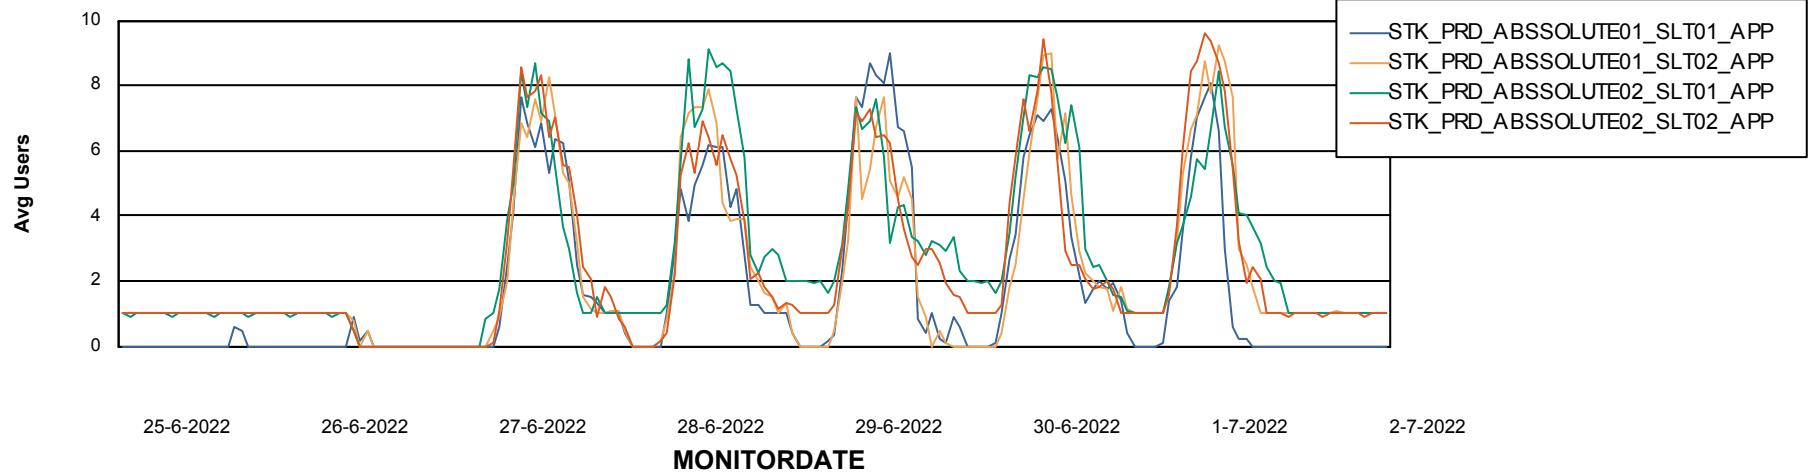

Avg users per day per ABS server