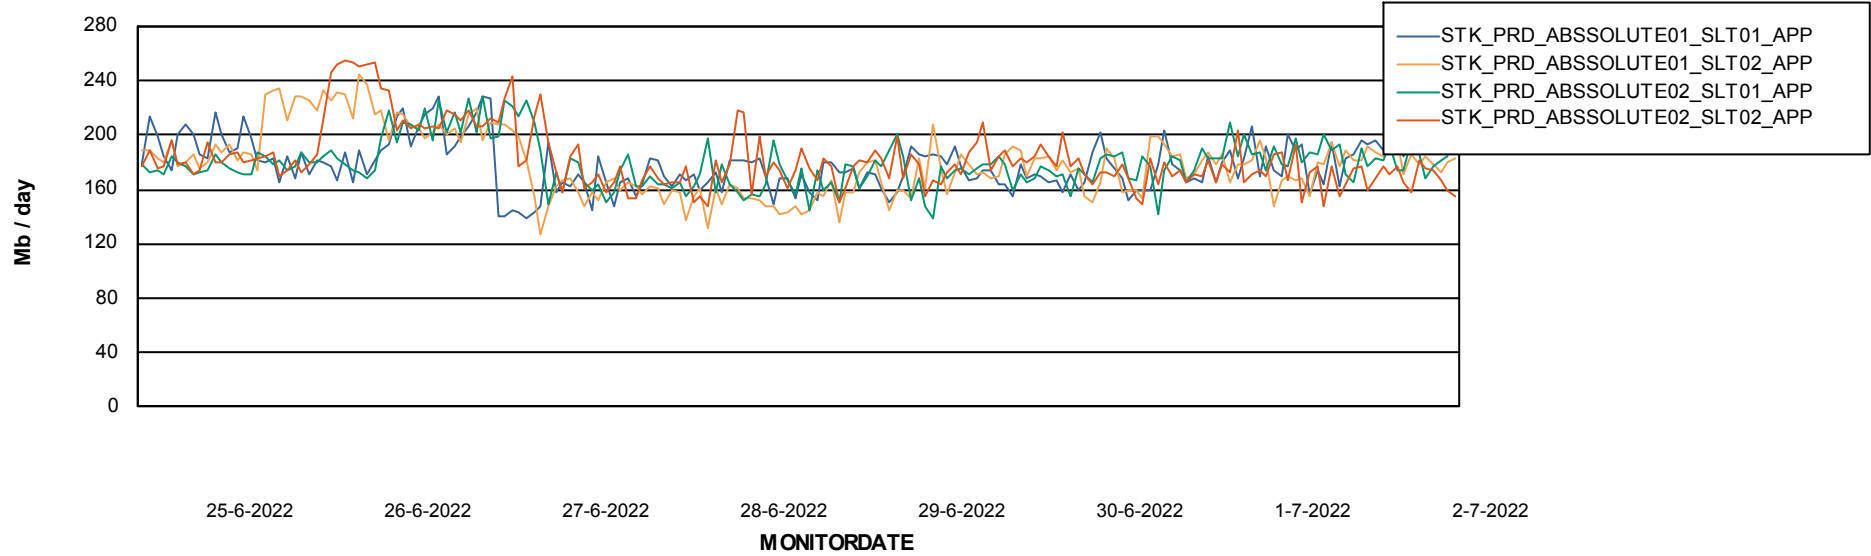

ABSSolute Application Server Services

Avg memory used per ABS Server Service