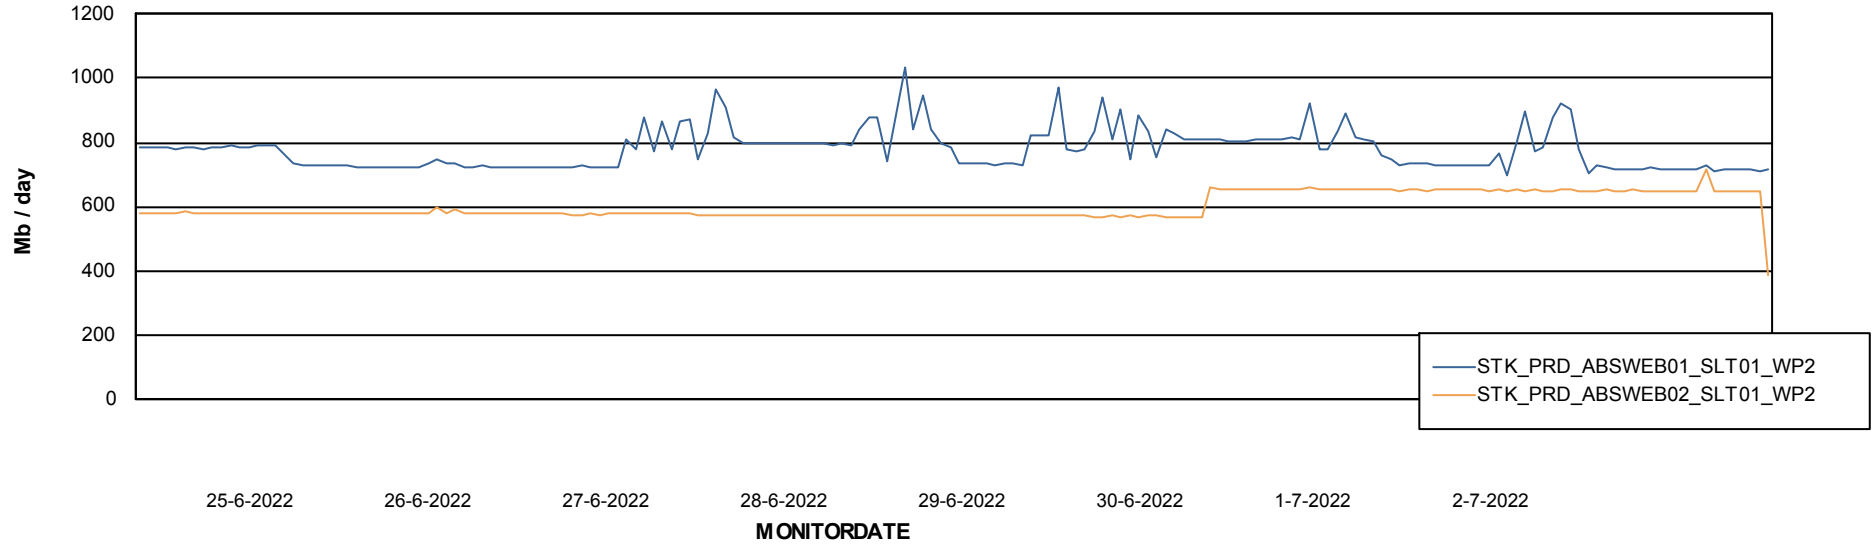

ABSSolute Web Component Services

Avg memory used per ABS Web component