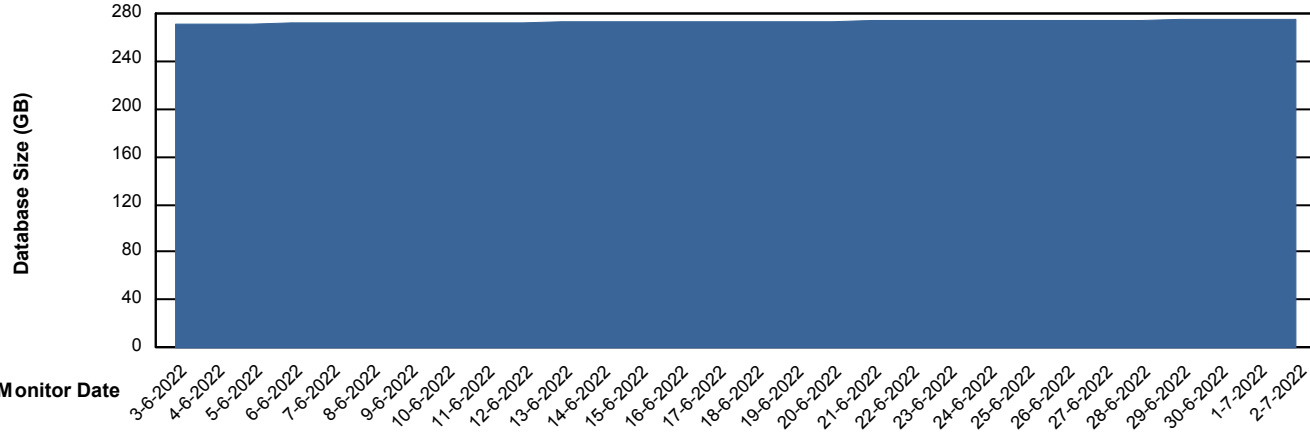

DATABASE SIZE STKDB_Production

Database growth over last month