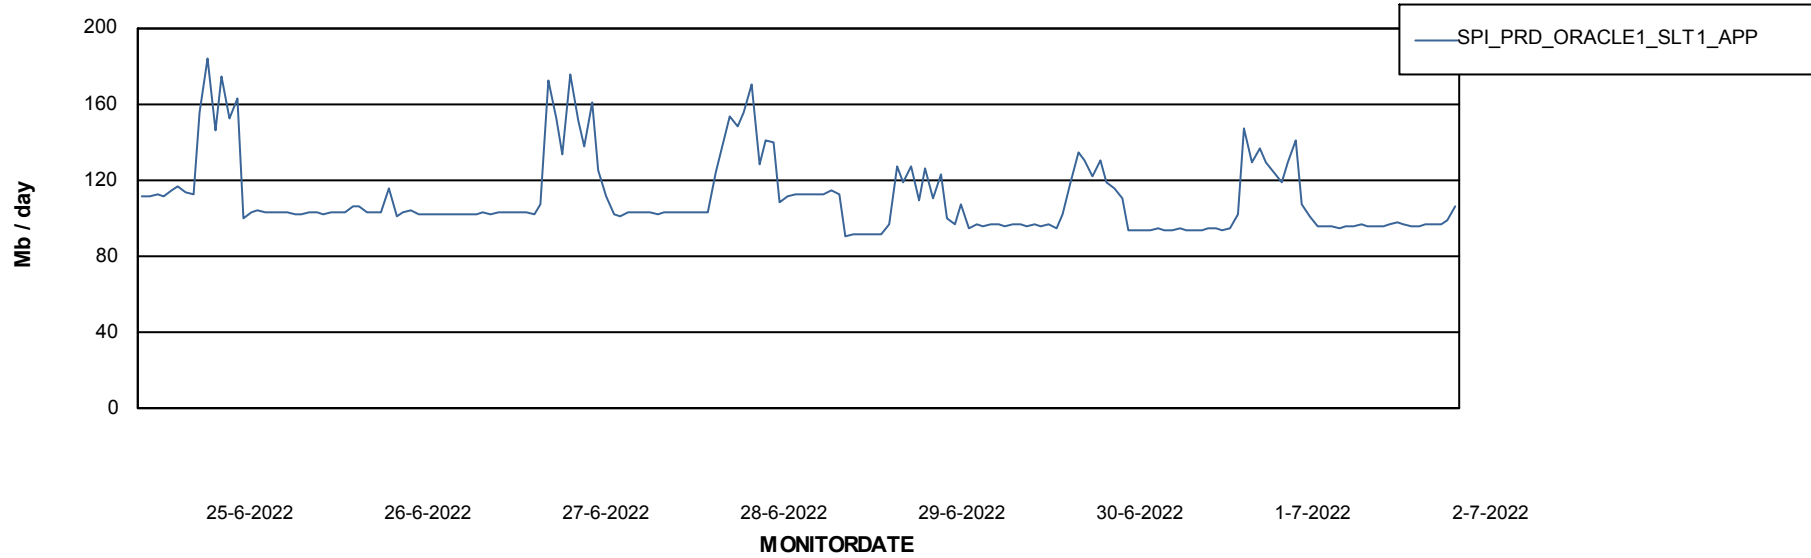

ABSSolute Application Server Services

Avg memory used per ABS Server Service