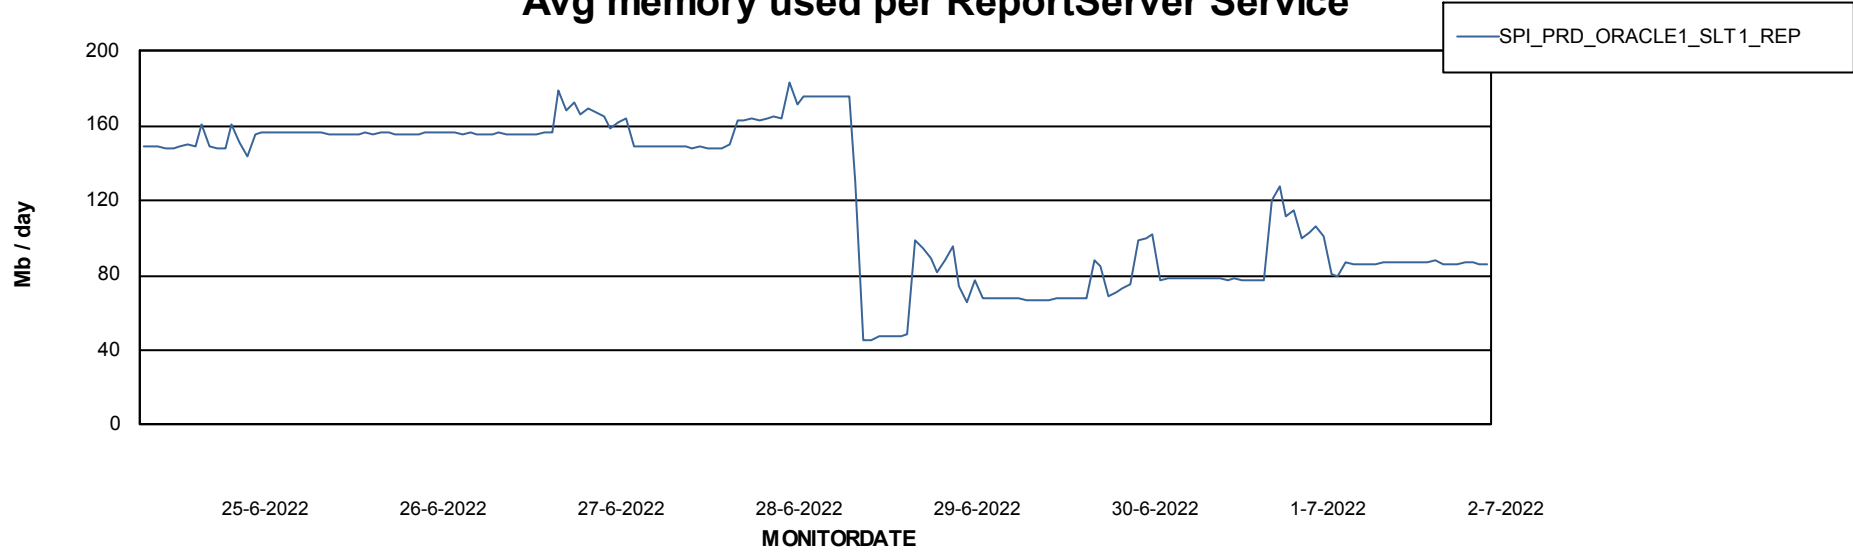

ABSSolute Application ReportServer Services

Avg memory used per ReportServer Service