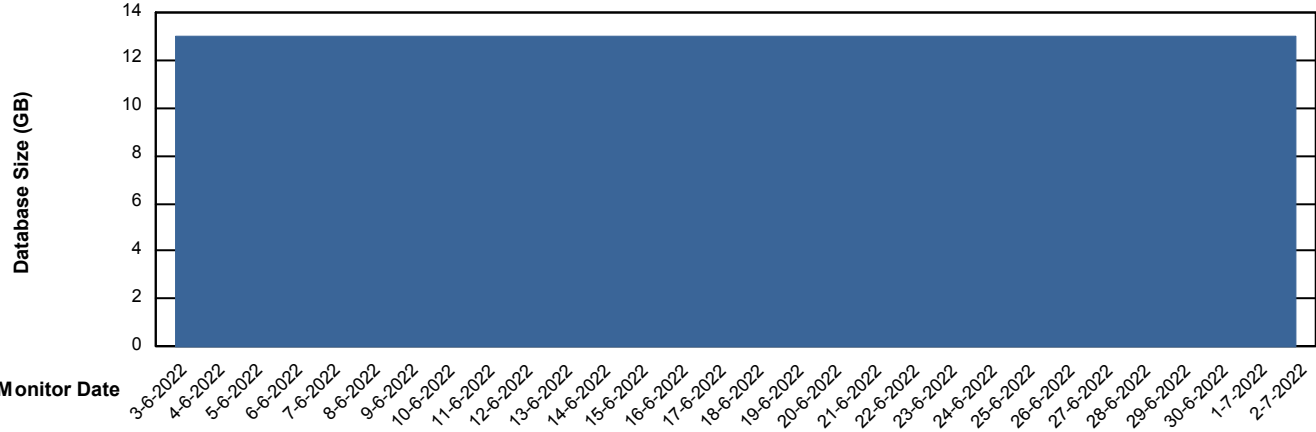

DATABASE SIZE SPIDB_Production

Database growth over last month

Database Tablespace SPIDB_Production

Date	Tablespace Name	Filesize (Gb)	Usedsize (Gb)	Percentage free
2-7-2022	ABSDATA	5	2	51
	INDX	8	4	49
1-7-2022	ABSDATA	5	2	51
	INDX	8	4	49
30-6-2022	ABSDATA	5	2	51
	INDX	8	4	49
29-6-2022	ABSDATA	5	2	51
	INDX	8	4	49
28-6-2022	ABSDATA	5	2	51
	INDX	8	4	49
27-6-2022	ABSDATA	5	2	51
	INDX	8	4	50
26-6-2022	ABSDATA	5	2	51
	INDX	8	4	50