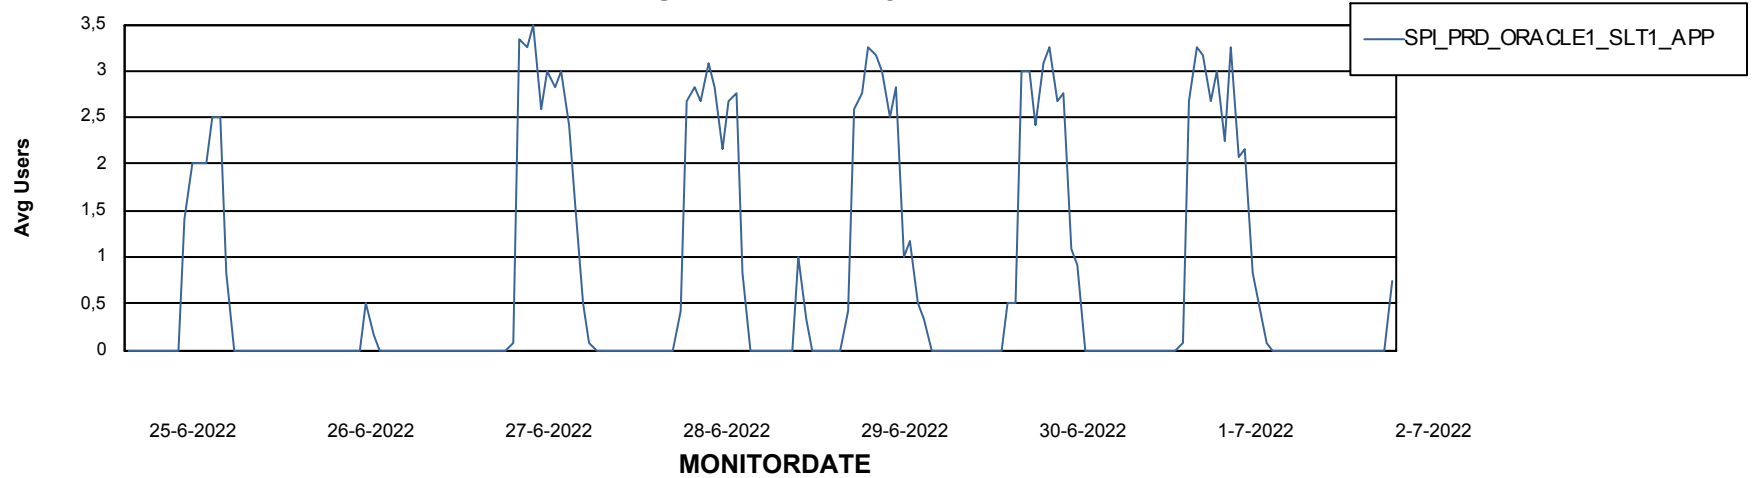

Avg users per day per ABS server