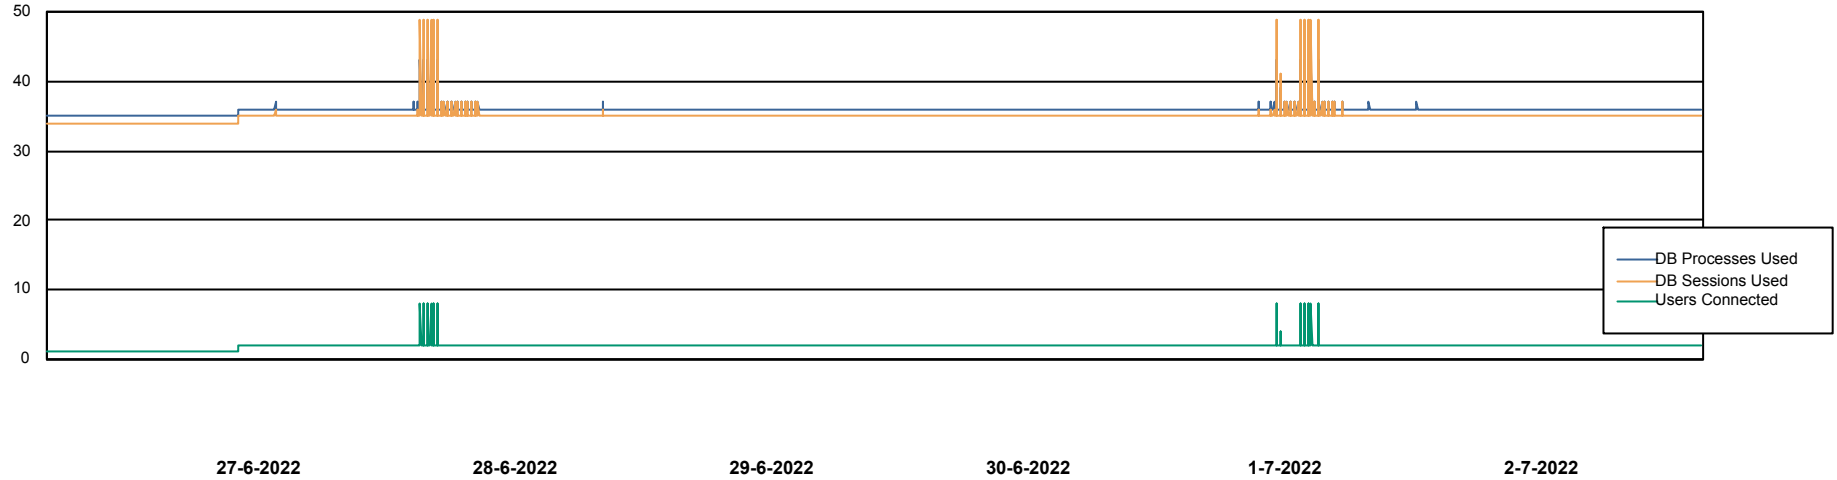

Database Performance RSS_DB_Standby (2020)

DB Processes Max 300
DB Sessions Max 472