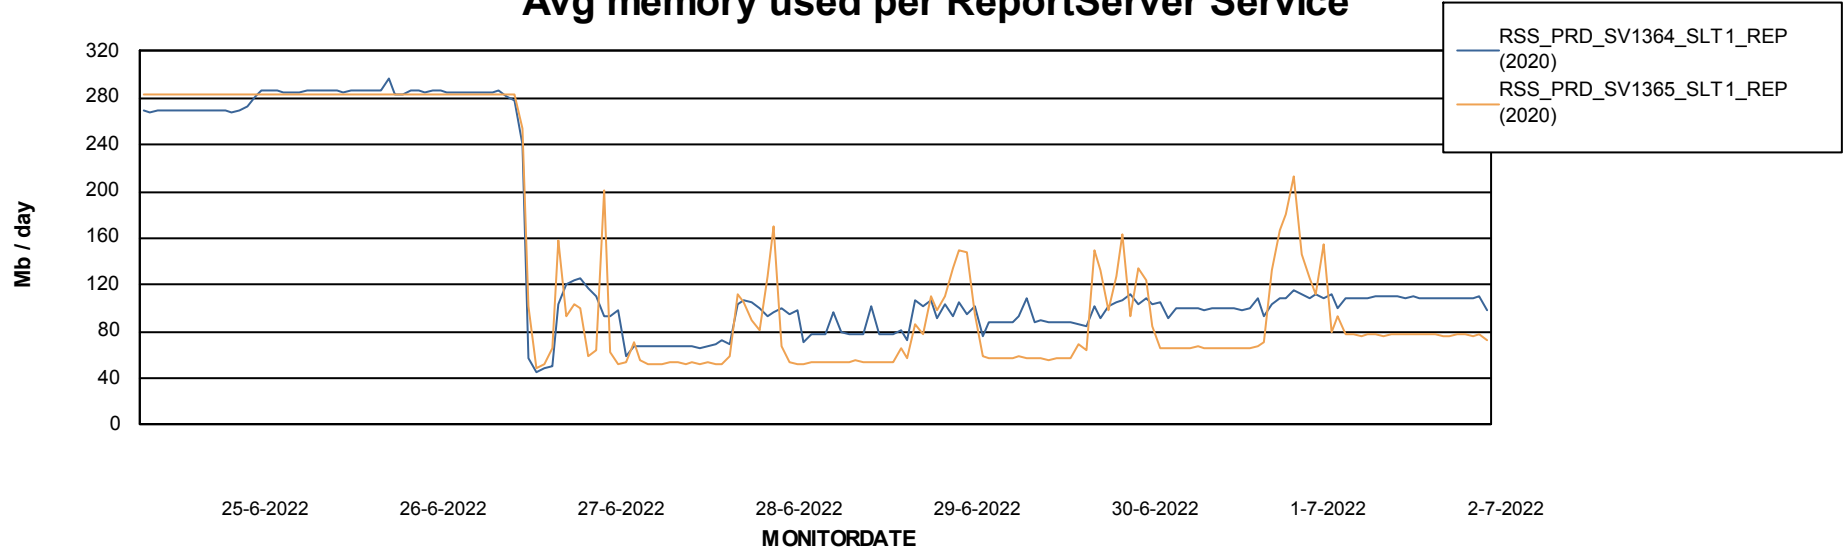

Avg memory used per ABS Server Service

Avg users per day per ABS server

Weekly SLA Customer Report

Customer RSS Production
Database ID 52

ABSSolute Application ReportServer Services

Avg memory used per ReportServer Service