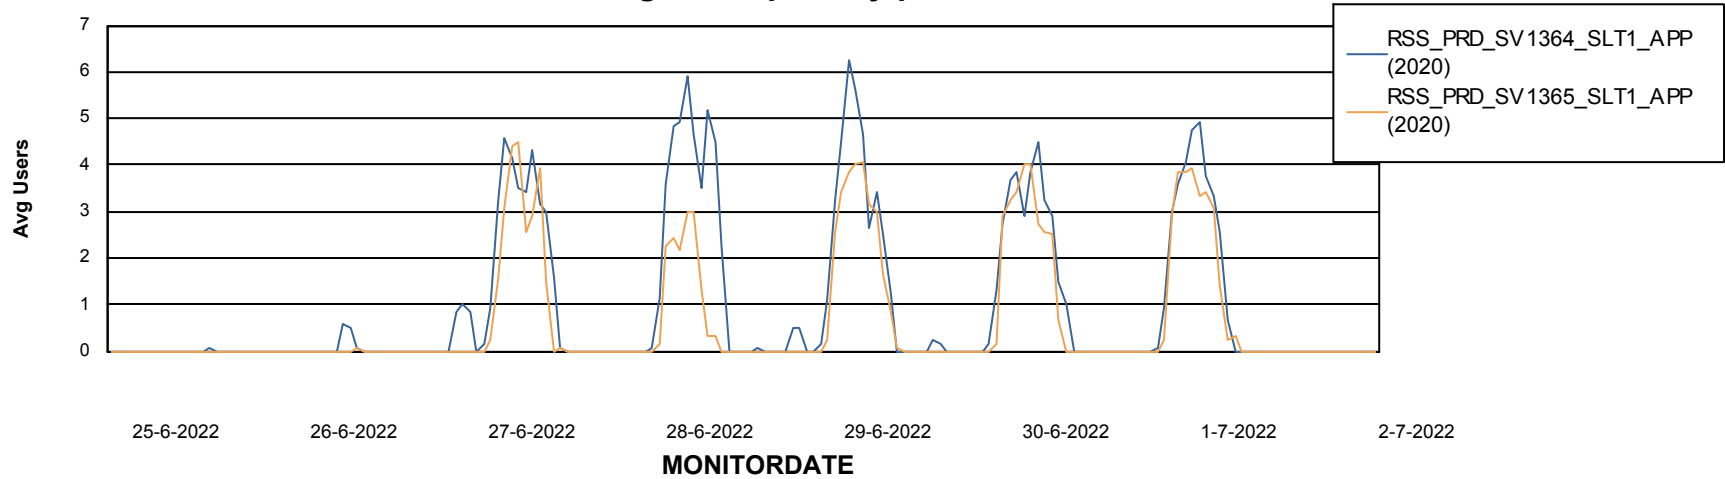

Avg users per day per ABS server