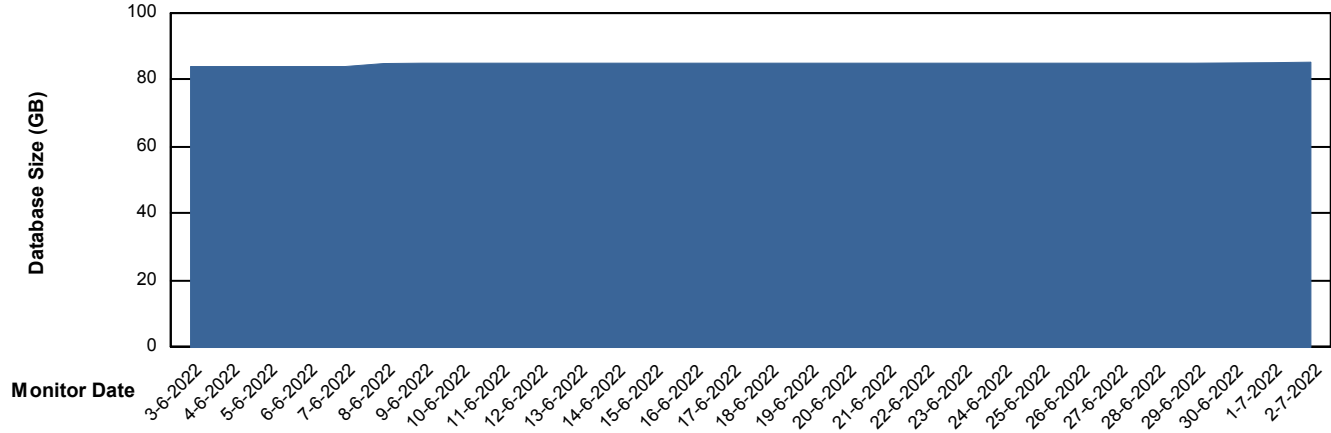

Database Performance RSS_DB_Standby (2020)

DB Processes Max 300
DB Sessions Max 472

Weekly SLA Customer Report

Customer RSS Production
 Database ID 52

DATABASE SIZE RSS_DB_Primary (2020)

Database growth over last month

Database Tablespace RSS_DB_Primary (2020)

Date	Tablespace Name	Filesize (Gb)	Usedsize (Gb)	Percentage free
2-7-2022	ABSDATA	47	38	19
	INDX	55	45	18
1-7-2022	ABSDATA	47	38	19
	INDX	55	45	18
30-6-2022	ABSDATA	47	38	19
	INDX	55	45	18
29-6-2022	ABSDATA	47	38	19
	INDX	55	45	18
28-6-2022	ABSDATA	47	38	19
	INDX	55	45	18
27-6-2022	ABSDATA	47	38	19
	INDX	55	45	18
26-6-2022	ABSDATA	47	38	19
	INDX	55	45	18