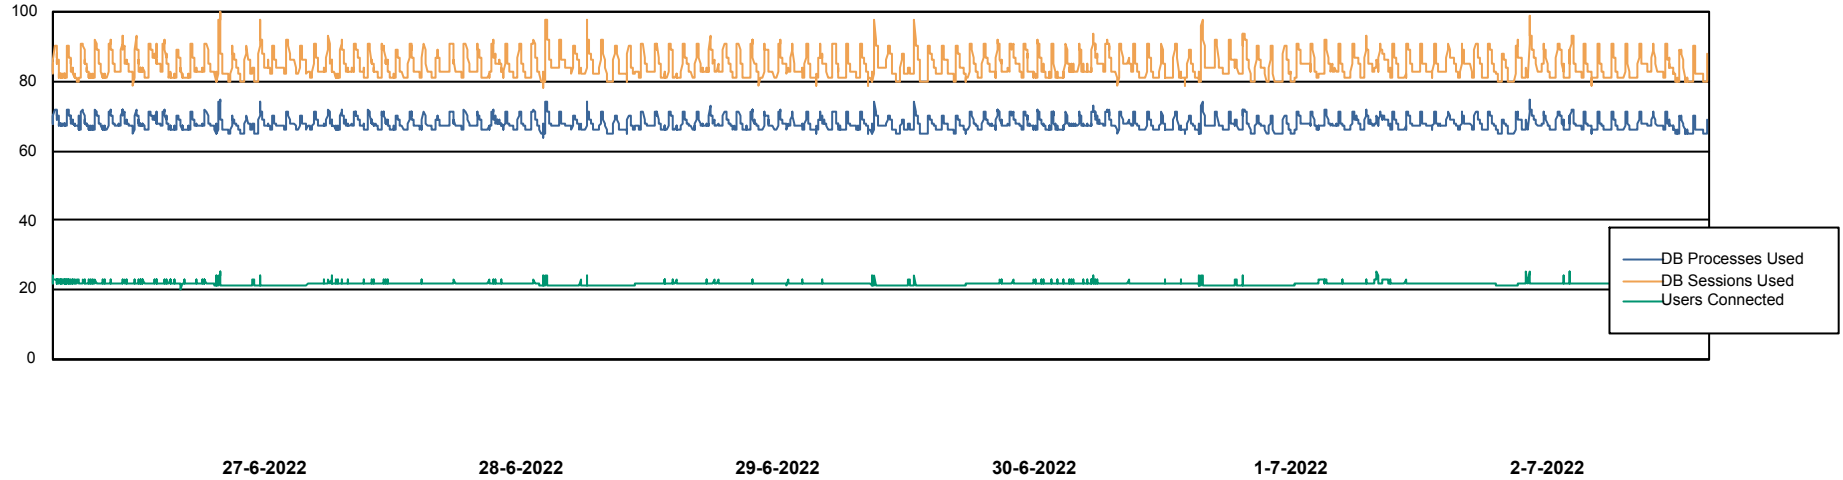

Database Performance RSS_DB_Primary (2020)

DB Processes Max 300
DB Sessions Max 472