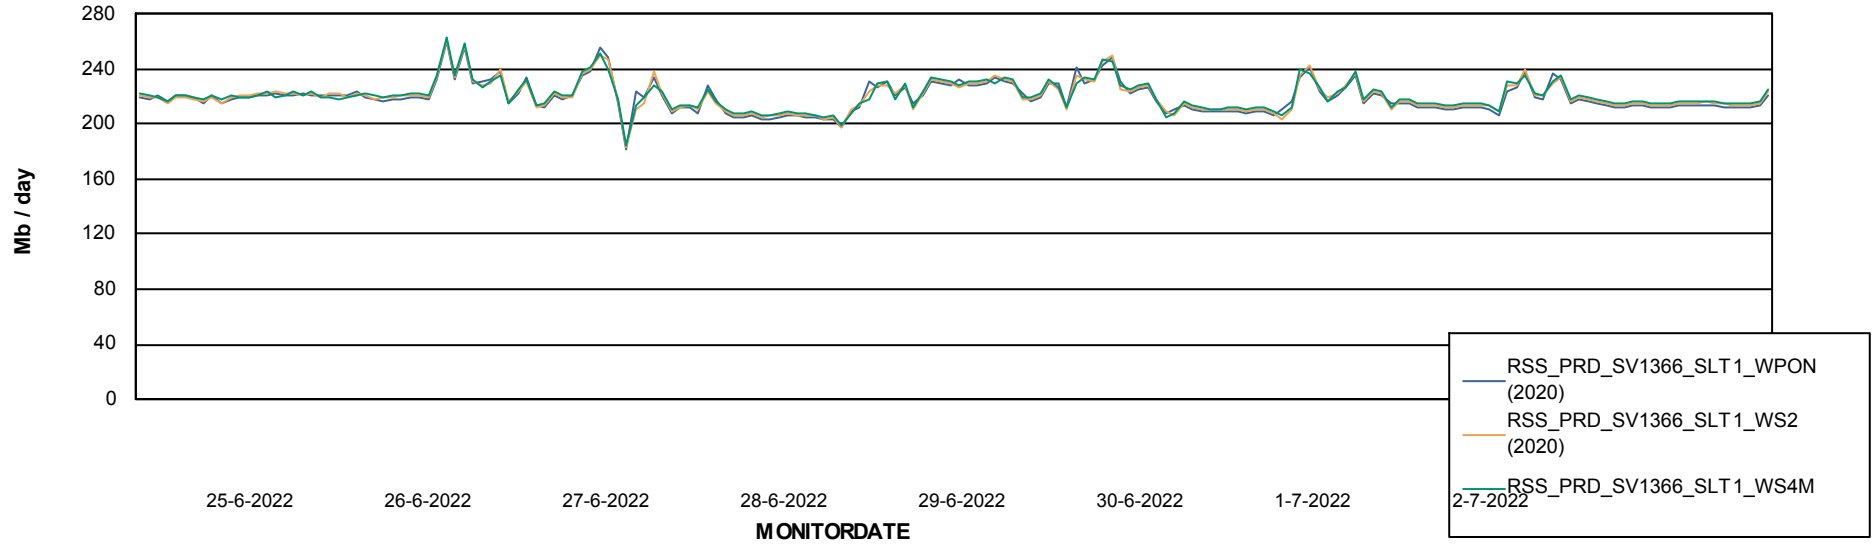

ABSSolute Web Component Services

Avg memory used per ABS Web component