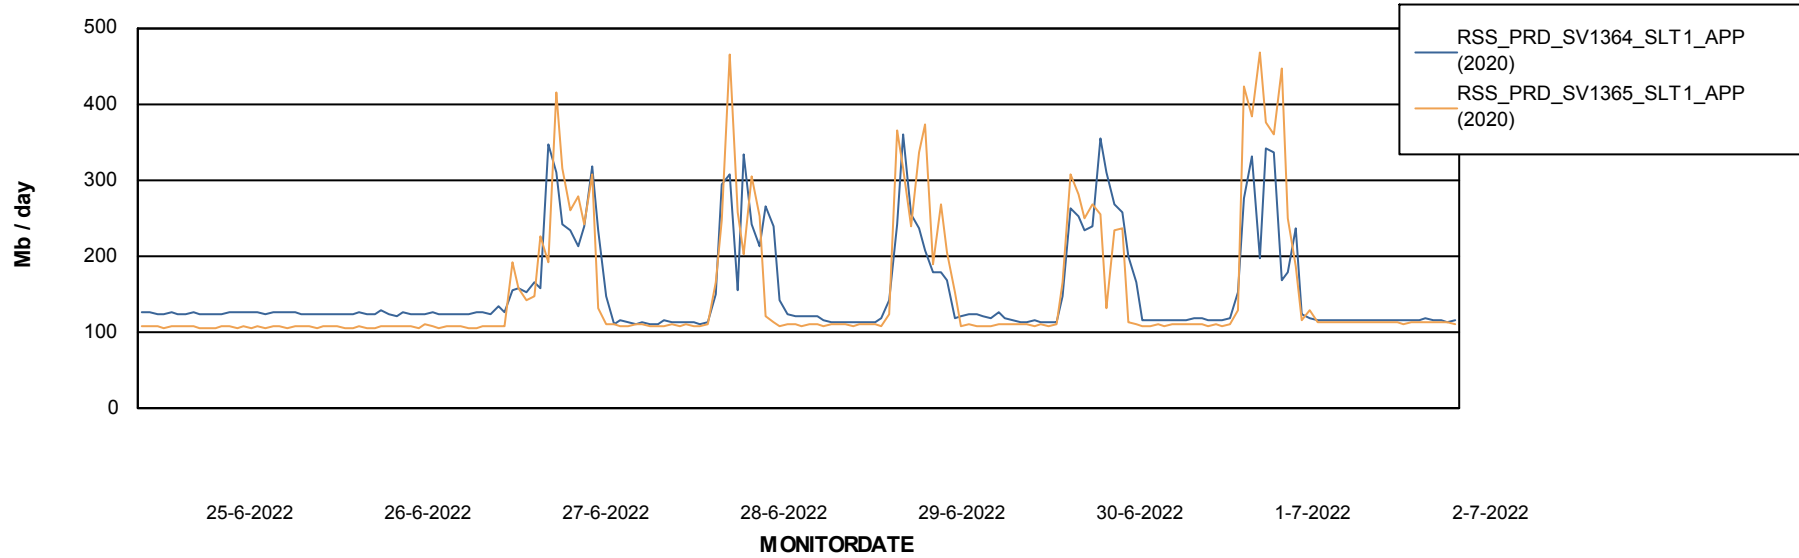

ABSSolute Application Server Services

Avg memory used per ABS Server Service