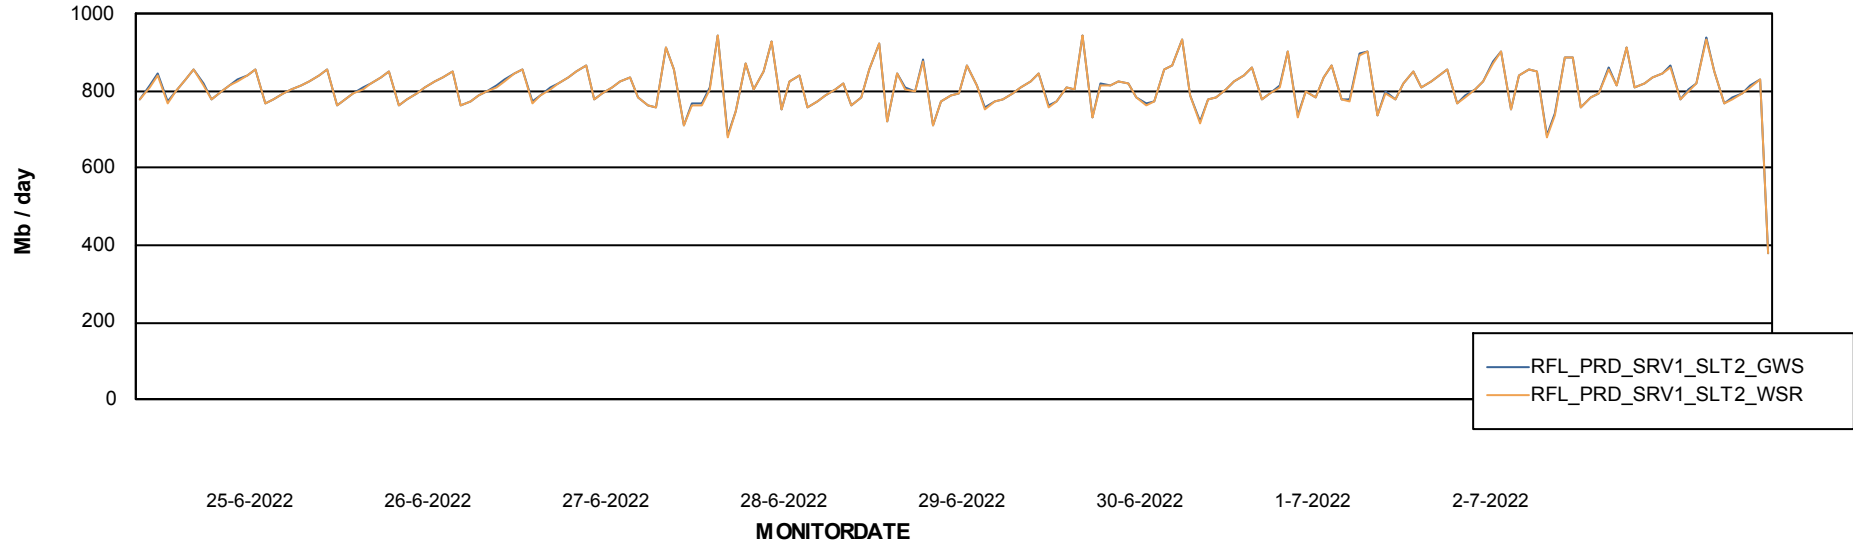

ABSSolute Web Component Services

Avg memory used per ABS Web component