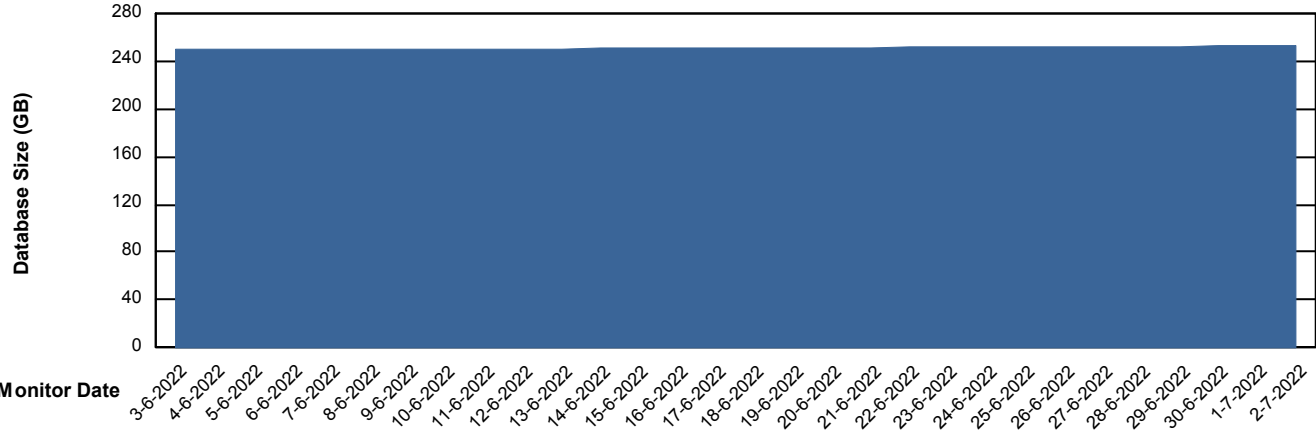

Weekly SLA Customer Report

Customer RFL_Production
Database ID 36

Database Performance RFLDB_Production

Weekly SLA Customer Report

Customer RFL_Production
Database ID 36

Database Performance RFLDB_Standby

DB Processes Max 1,000

Weekly SLA Customer Report

Customer RFL_Production
 Database ID 36

DATABASE SIZE RFLDB_Production

Database growth over last month

Database Tablespace RFLDB_Production

Date	Tablespace Name	Filesize (Gb)	Usedsize (Gb)	Percentage free
2-7-2022	ABSDATA	90	68	24
	INDX	208	175	16
1-7-2022	ABSDATA	90	68	24
	INDX	208	175	16
30-6-2022	ABSDATA	90	68	24
	INDX	208	175	16
29-6-2022	ABSDATA	90	68	24
	INDX	208	174	16
28-6-2022	ABSDATA	90	68	24
	INDX	208	174	16
27-6-2022	ABSDATA	90	68	24
	INDX	208	174	16
26-6-2022	ABSDATA	90	68	24
	INDX	208	174	16