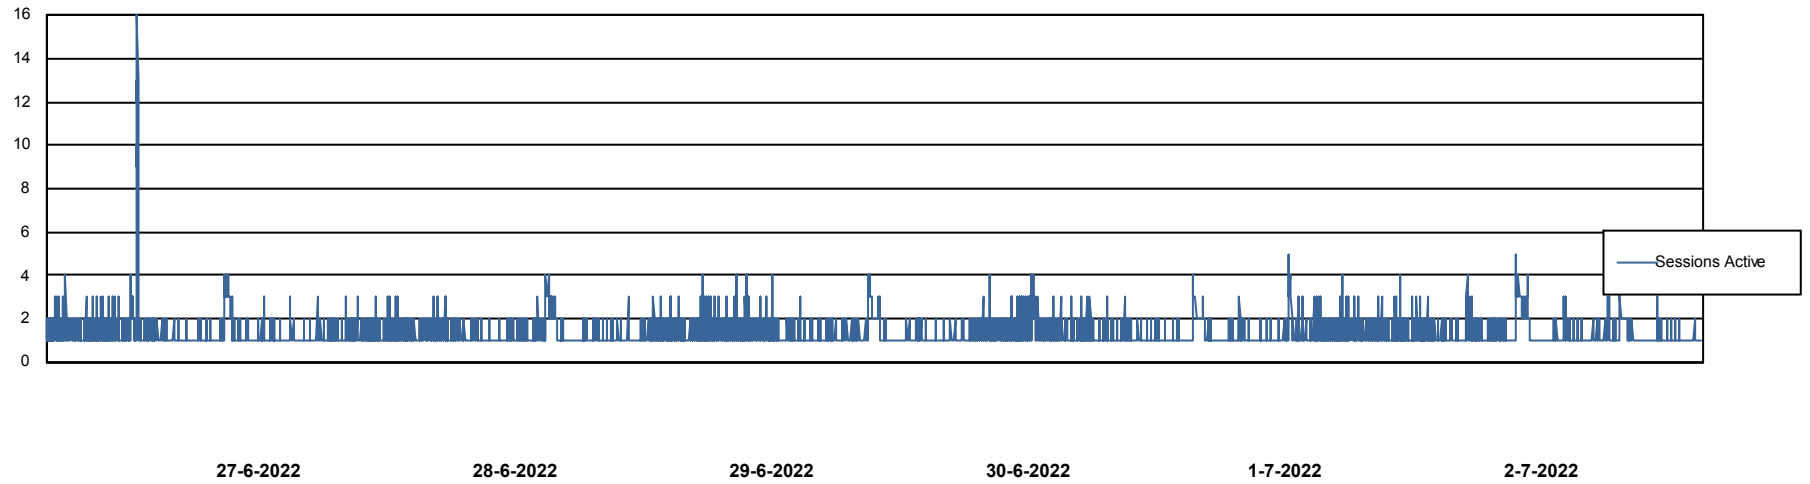

Weekly SLA Customer Report

Customer RFL_Production
Database ID 36

Harddisk Usage RFL_WEB

	Free disk space on C: (%)	Total disk space on C: (Gb)	Used disk space on C: (Gb)
2-7-2022	42	40	23
1-7-2022	42	40	23
30-6-2022	42	40	23
29-6-2022	42	40	23
28-6-2022	42	40	23
27-6-2022	42	40	23
26-6-2022	42	40	23

Weekly SLA Customer Report

Customer RFL_Production
Database ID 36

Database Performance RFLDB_Production

Weekly SLA Customer Report

Customer RFL_Production
Database ID 36

Database Performance RFLDB_Standby

DB Processes Max 1,000