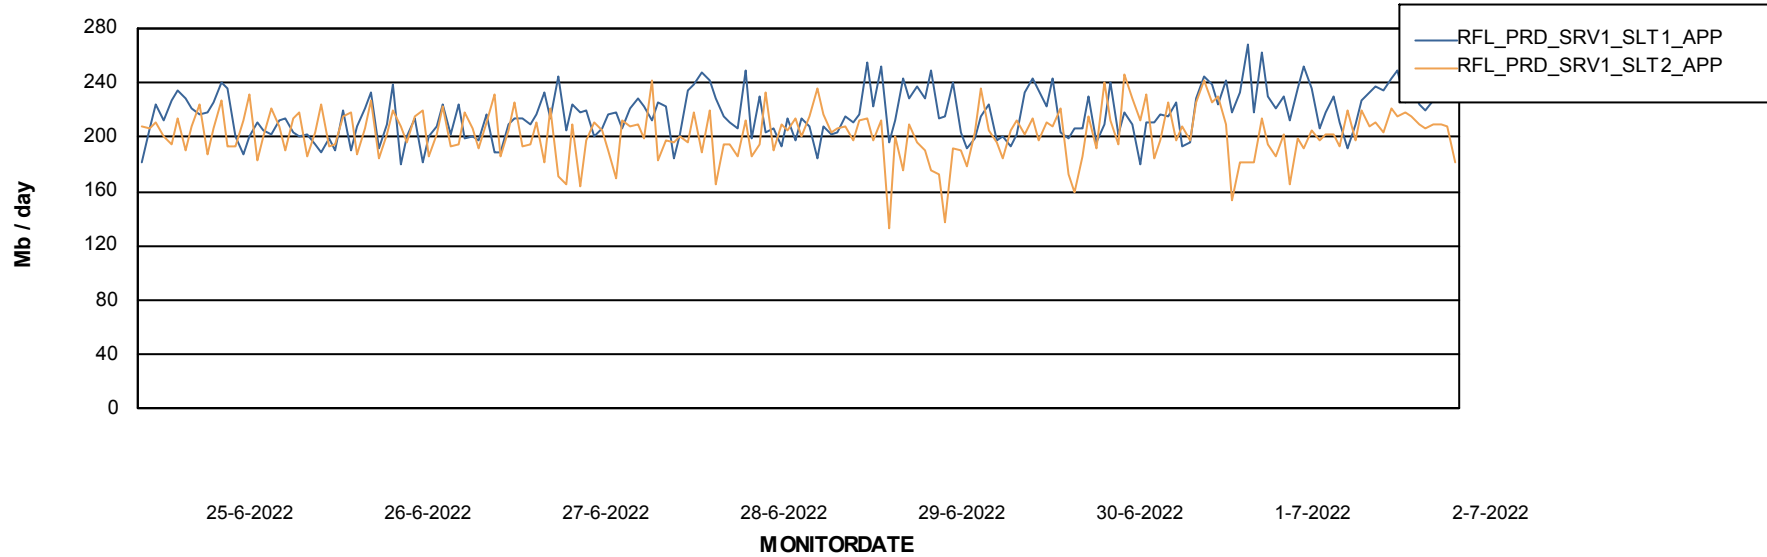

ABSSolute Application Server Services

Avg memory used per ABS Server Service