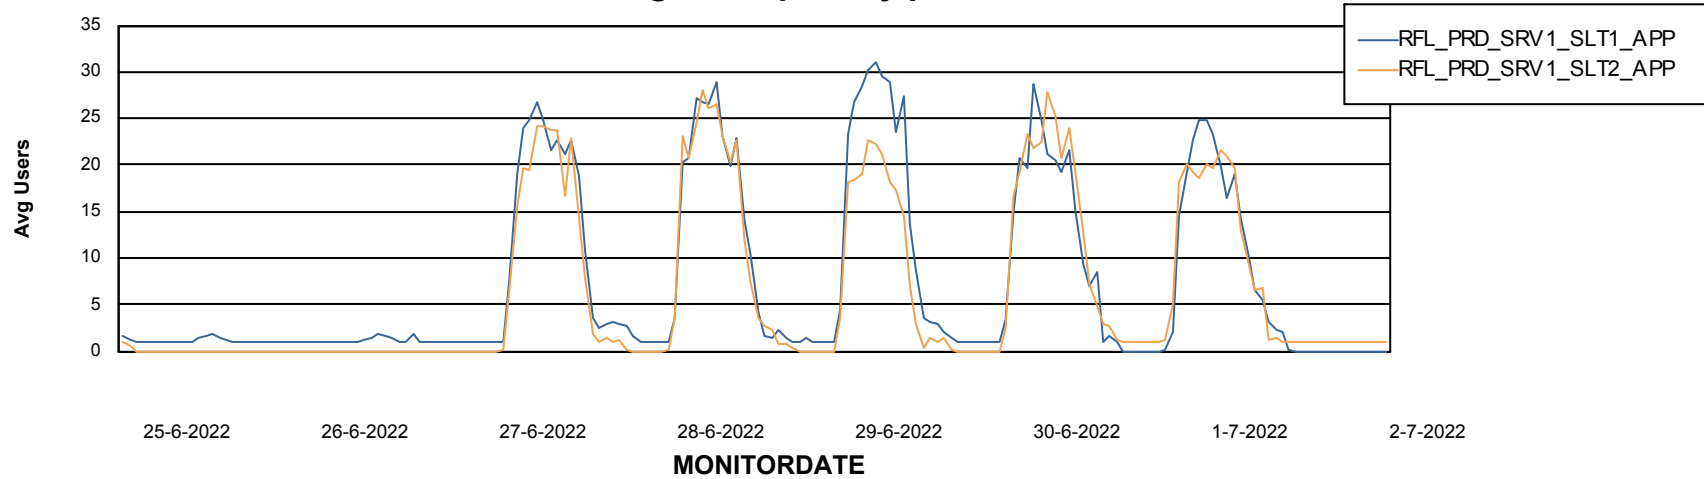

Weekly SLA Customer Report

Customer RFL_Production
 Database ID 36

DATABASE SIZE RFLDB_Production

Database growth over last month

Database Tablespace RFLDB_Production

Date	Tablespace Name	Filesize (Gb)	Usedsize (Gb)	Percentage free
2-7-2022	ABSDATA	90	68	24
	INDX	208	175	16
1-7-2022	ABSDATA	90	68	24
	INDX	208	175	16
30-6-2022	ABSDATA	90	68	24
	INDX	208	175	16
29-6-2022	ABSDATA	90	68	24
	INDX	208	174	16
28-6-2022	ABSDATA	90	68	24
	INDX	208	174	16
27-6-2022	ABSDATA	90	68	24
	INDX	208	174	16
26-6-2022	ABSDATA	90	68	24
	INDX	208	174	16

Weekly SLA Customer Report

Customer RFL_Production
Database ID 36

Standby Database Health RFL_Production

Recovery lag for last 7 days

Weekly SLA Customer Report

Customer RFL_Production
Database ID 36

ABSSolute Application Server Services

Avg memory used per ABS Server Service

Avg users per day per ABS server

Weekly SLA Customer Report

Customer RFL_Production
Database ID 36

ABSSolute Application ReportServer Services

Avg memory used per ReportServer Service