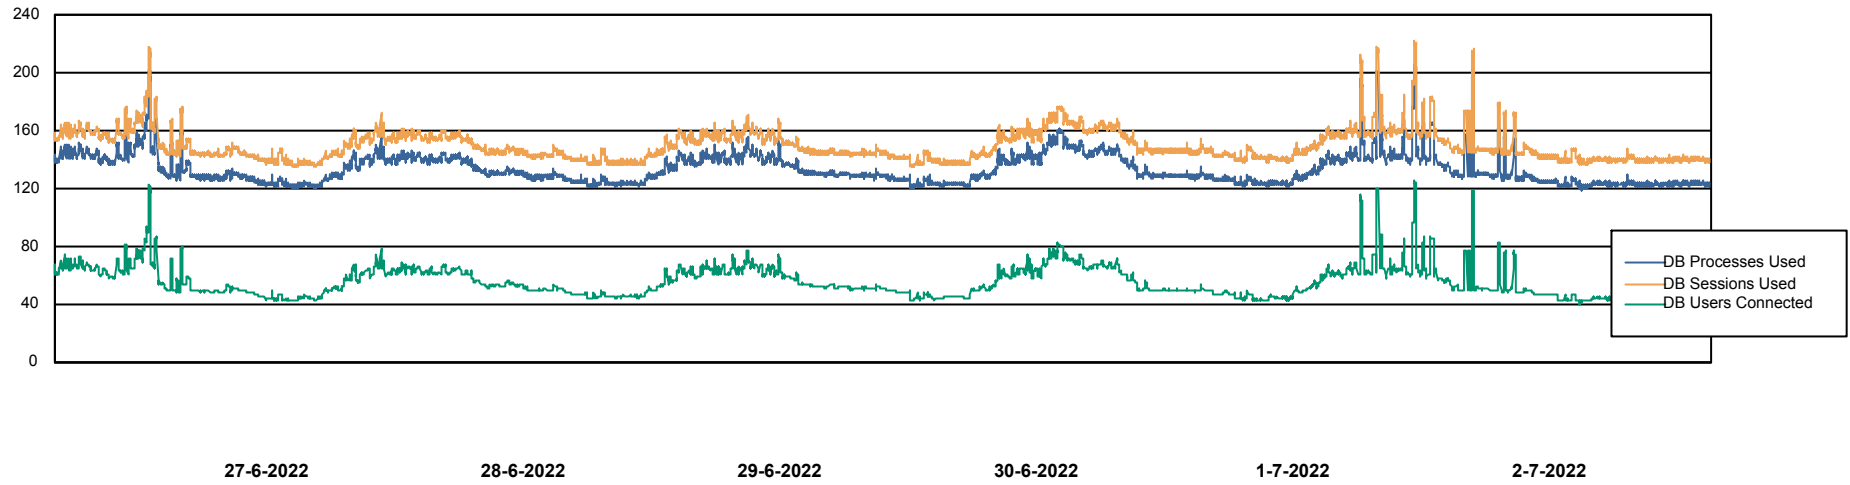

Weekly SLA Customer Report

Customer RFL_Production
Database ID 36

Harddisk Usage RFL_WEB

	Free disk space on C: (%)	Total disk space on C: (Gb)	Used disk space on C: (Gb)
2-7-2022	42	40	23
1-7-2022	42	40	23
30-6-2022	42	40	23
29-6-2022	42	40	23
28-6-2022	42	40	23
27-6-2022	42	40	23
26-6-2022	42	40	23

Weekly SLA Customer Report

Customer RFL_Production
Database ID 36

Database Performance RFLDB_Production

Weekly SLA Customer Report

Customer RFL_Production
Database ID 36

Database Performance RFLDB_Standby

DB Processes Max 1,000