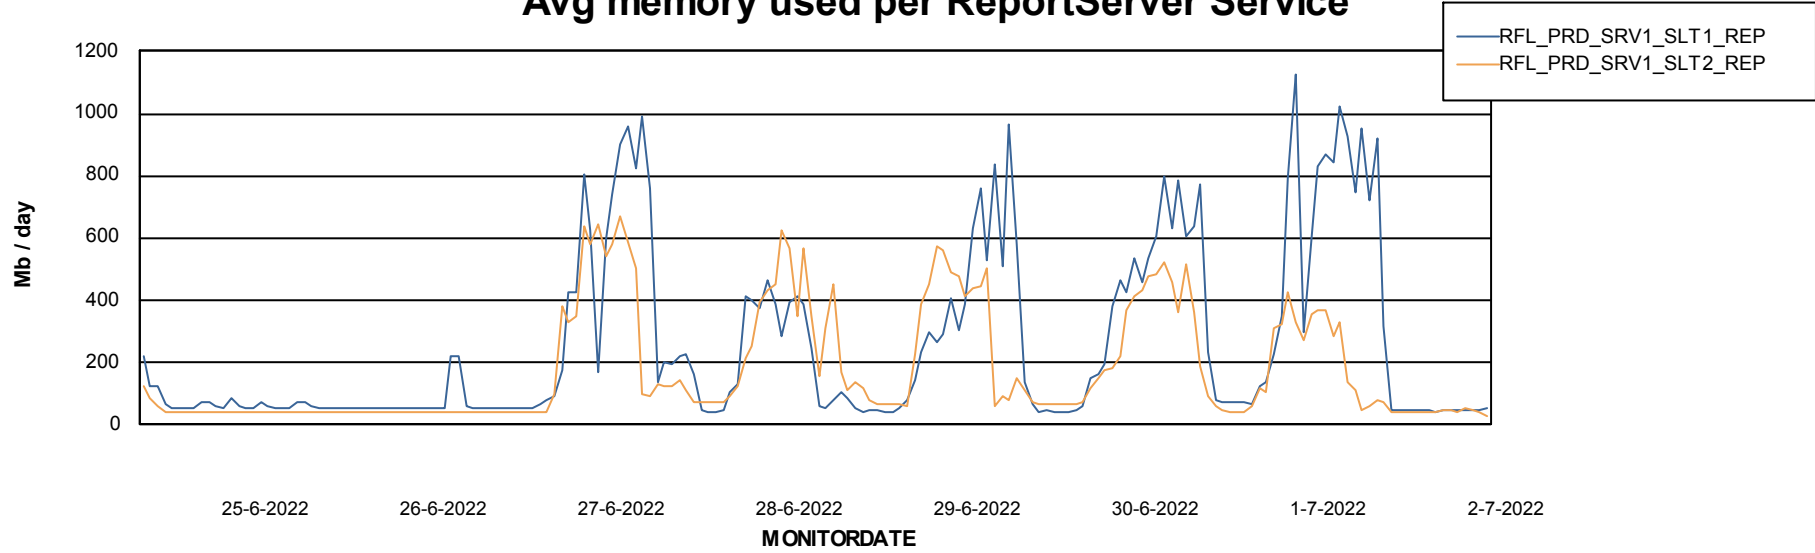

Avg memory used per ABS Server Service

Avg users per day per ABS server

Weekly SLA Customer Report

Customer RFL_Production
Database ID 36

ABSSolute Application ReportServer Services

Avg memory used per ReportServer Service

Weekly SLA Customer Report

Customer RFL_Production
Database ID 36

ABSSolute Web Component Services

Avg memory used per ABS Web component

Weekly SLA Customer Report

Customer RFL_Production
Database ID 36

Disaster per ABS component