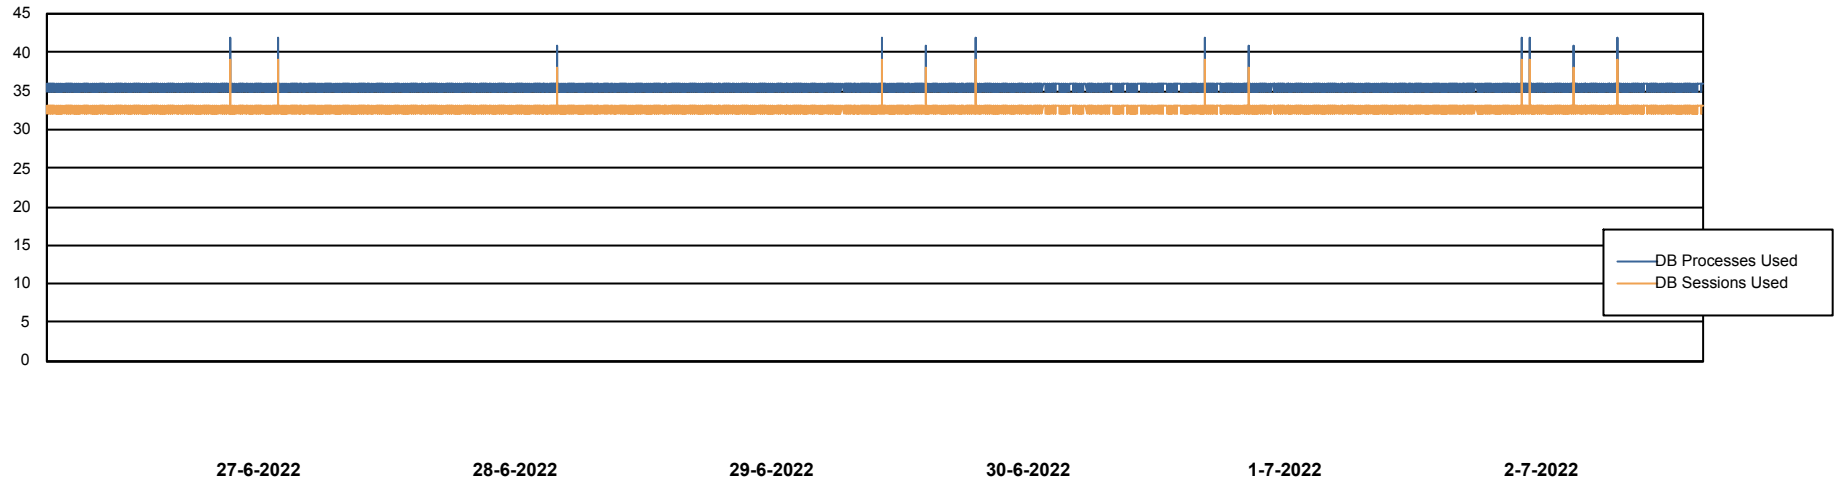

Weekly SLA Customer Report

Customer RFL_Production
Database ID 36

Database Performance RFLDB_Production

Weekly SLA Customer Report

Customer RFL_Production
Database ID 36

Database Performance RFLDB_Standby

DB Processes Max 1,000