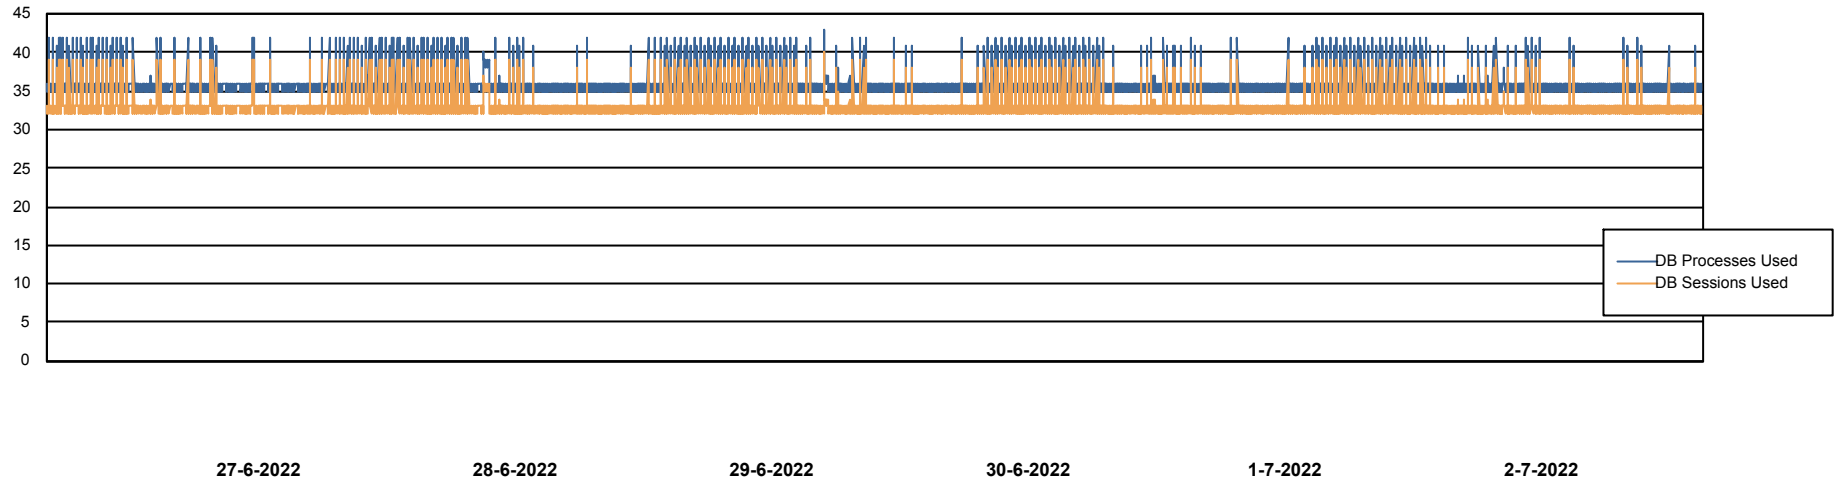

Database Performance PHSDB_Standby

DB Processes Max 1,000