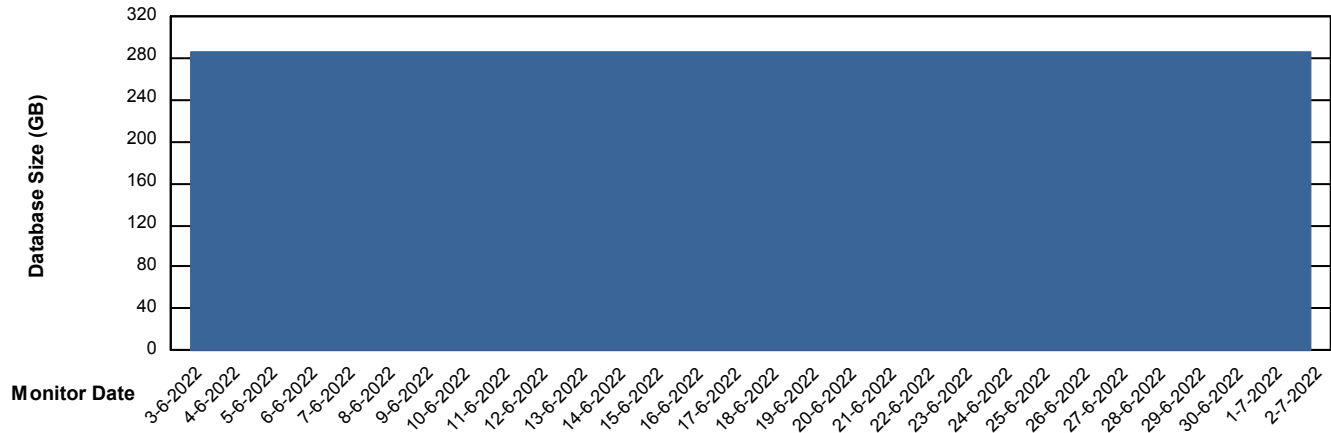

DATABASE SIZE PHSDB_Test

Database growth over last month