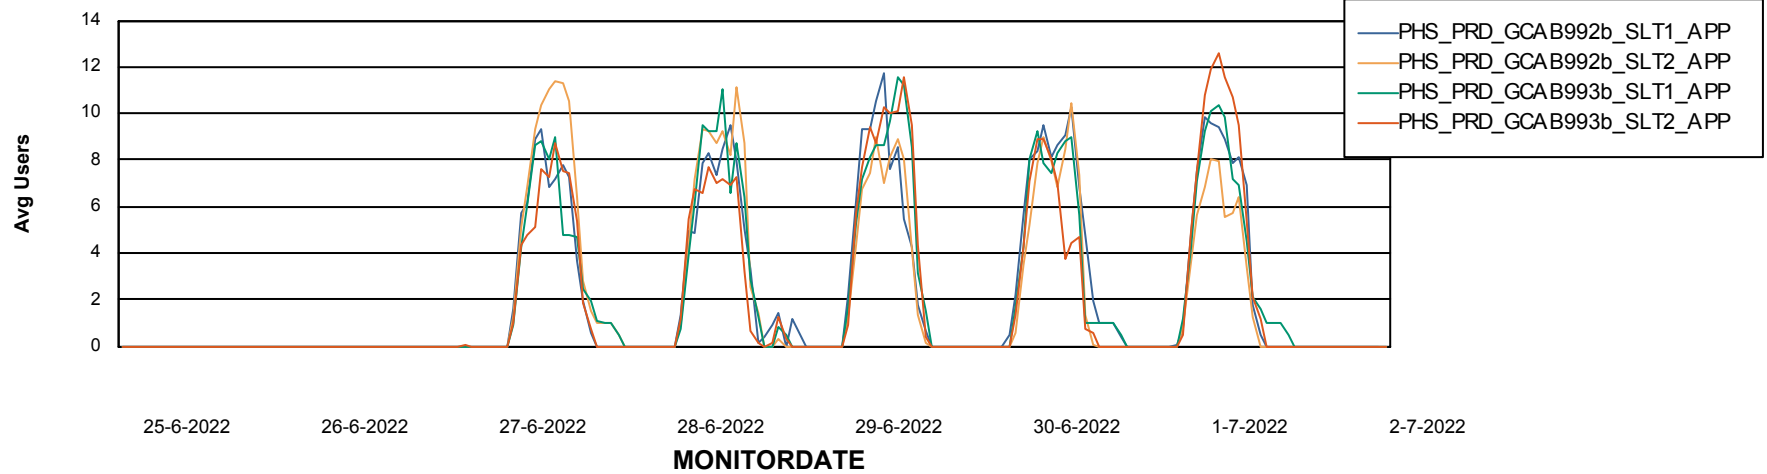

Avg users per day per ABS server