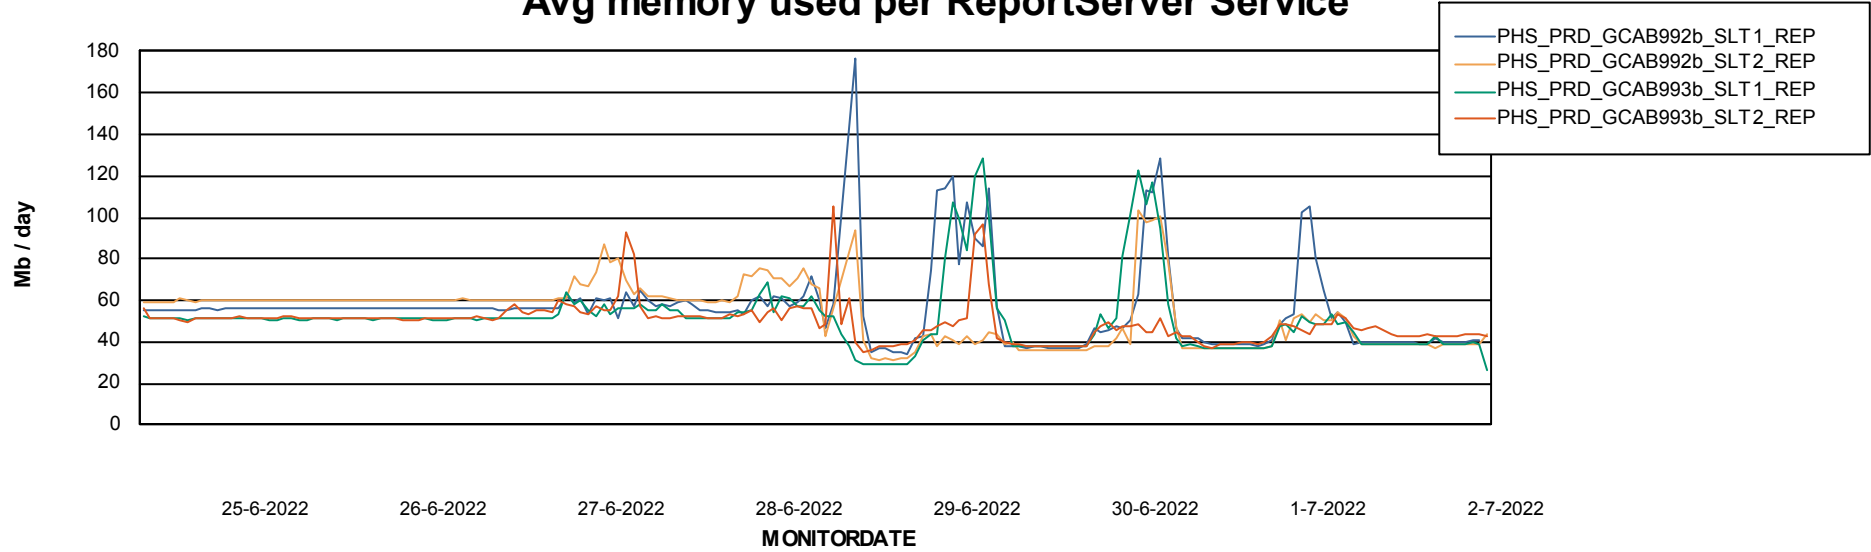

ABSSolute Application ReportServer Services

Avg memory used per ReportServer Service