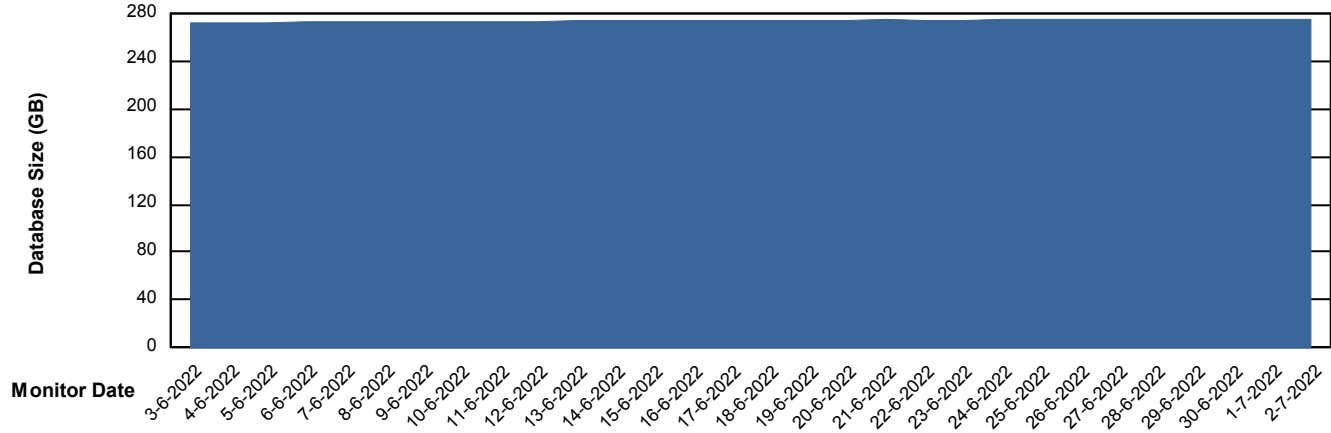

DATABASE SIZE PHSDB_Production

Database growth over last month