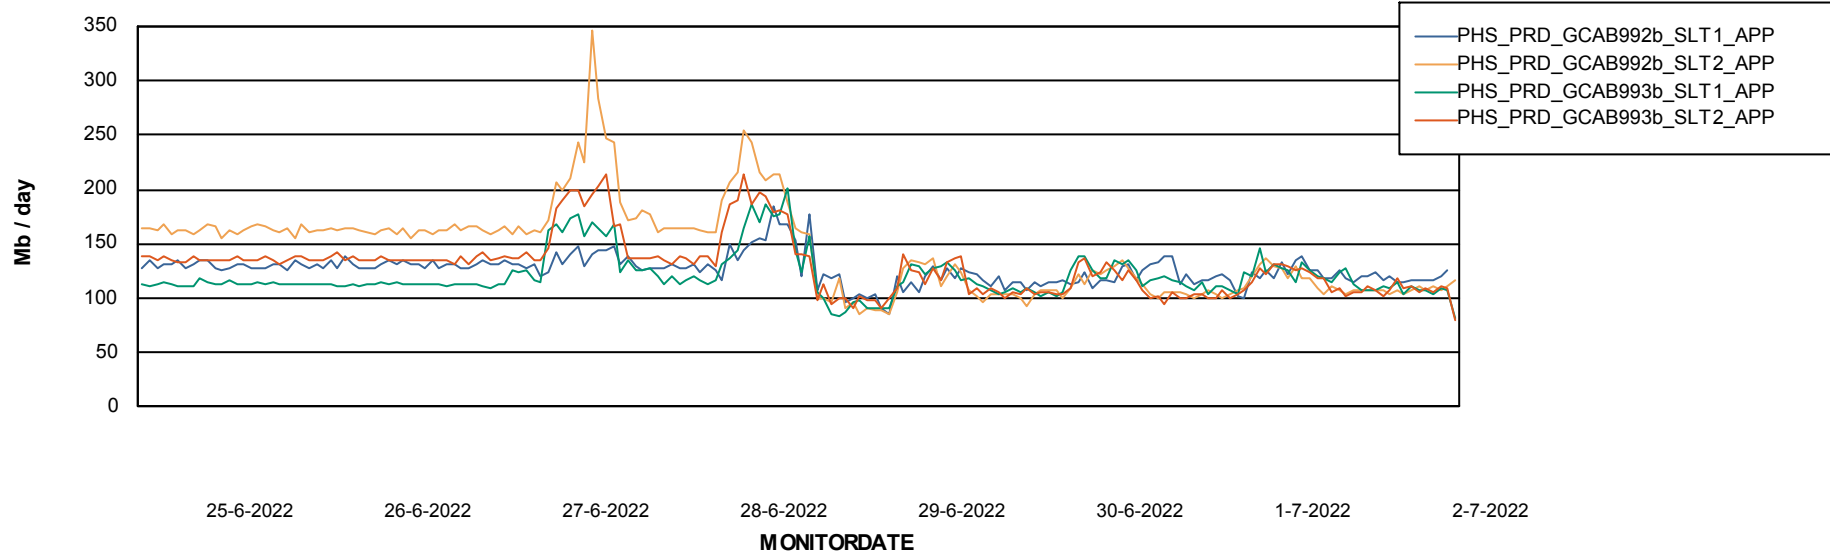

ABSSolute Application Server Services

Avg memory used per ABS Server Service