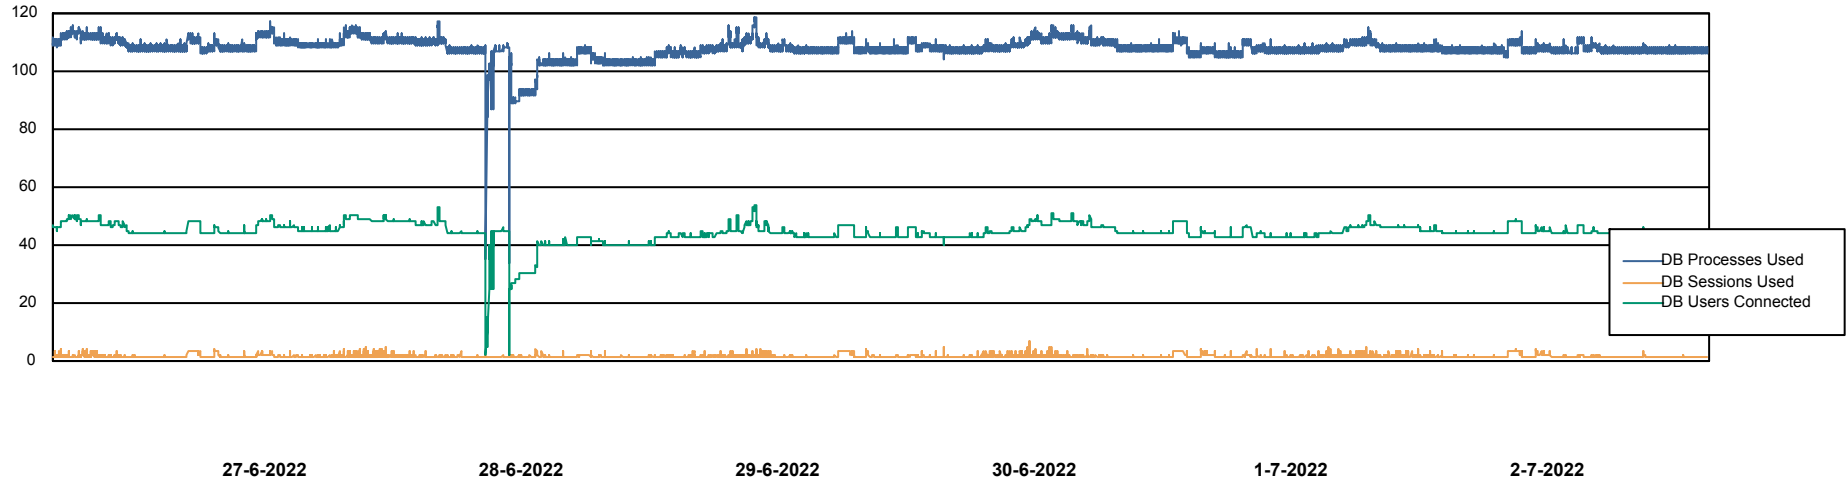

Database Performance PHSDB_Production

DB Processes Max 1,000