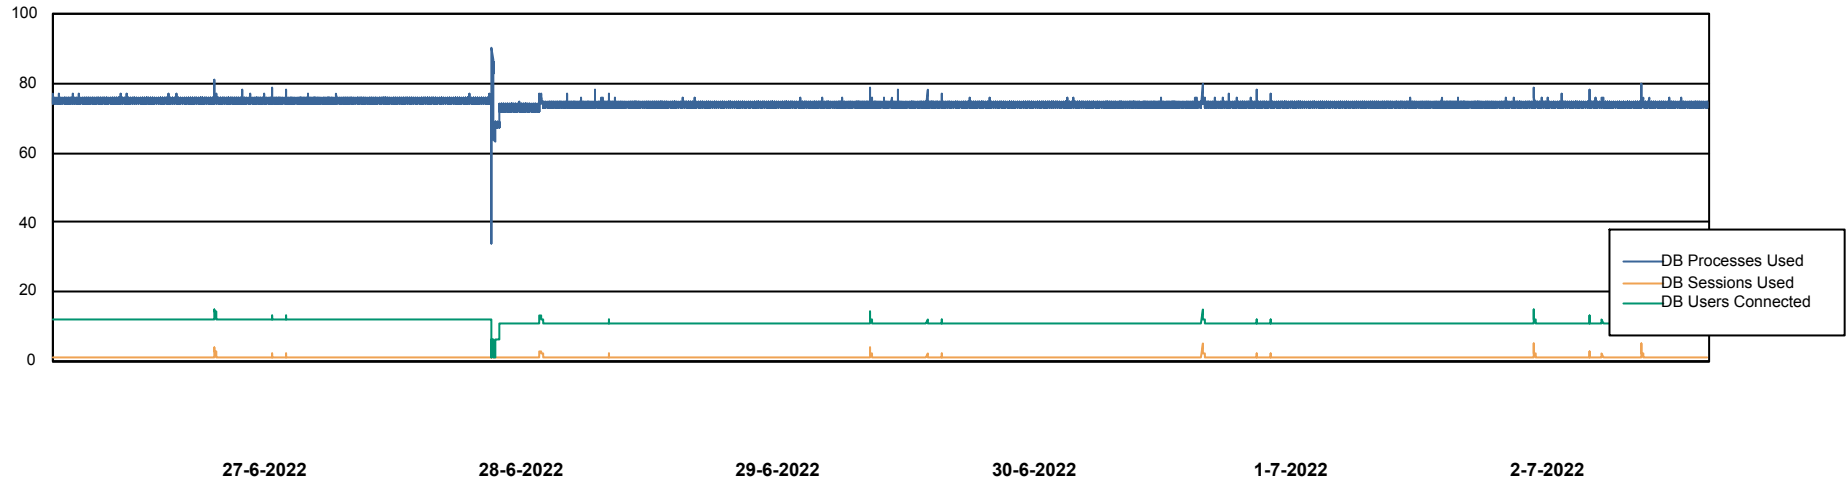

Database Performance PHSDB_Test

DB Processes Max 1,000