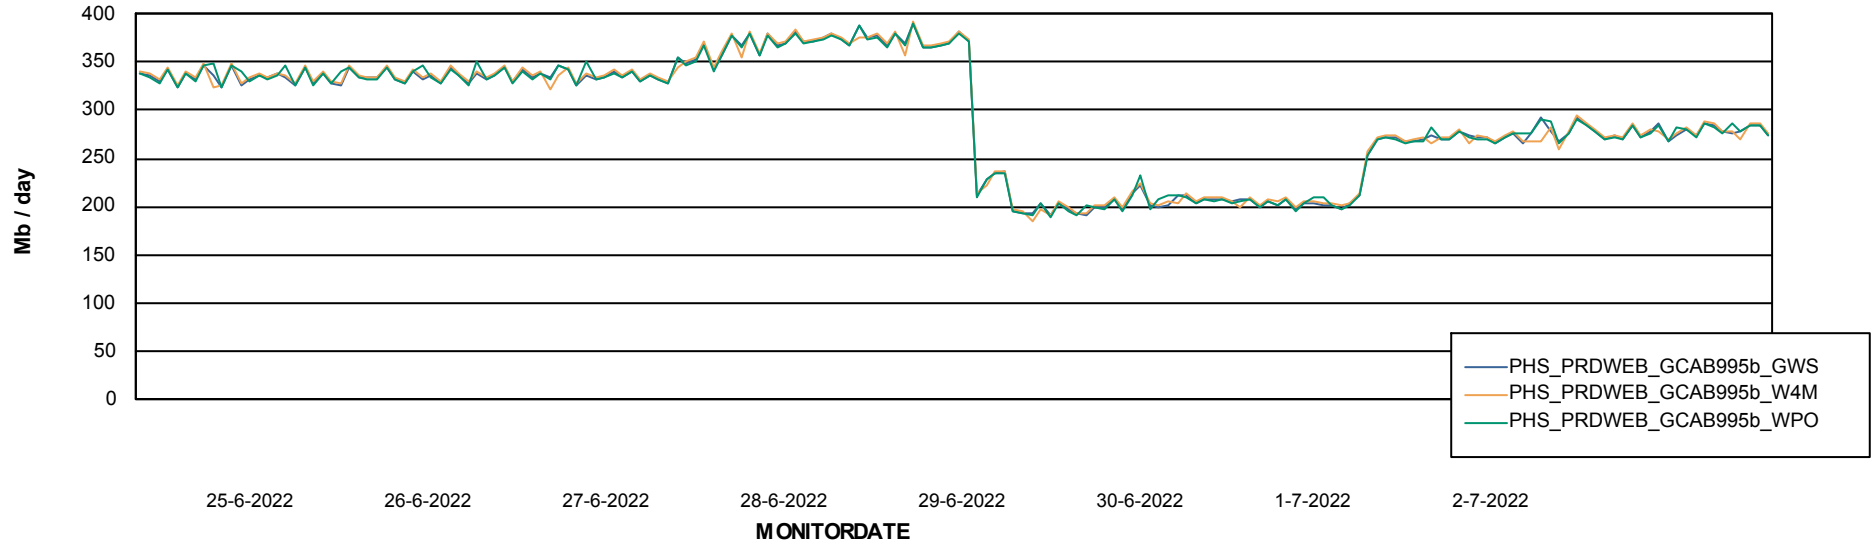

ABSSolute Web Component Services

Avg memory used per ABS Web component