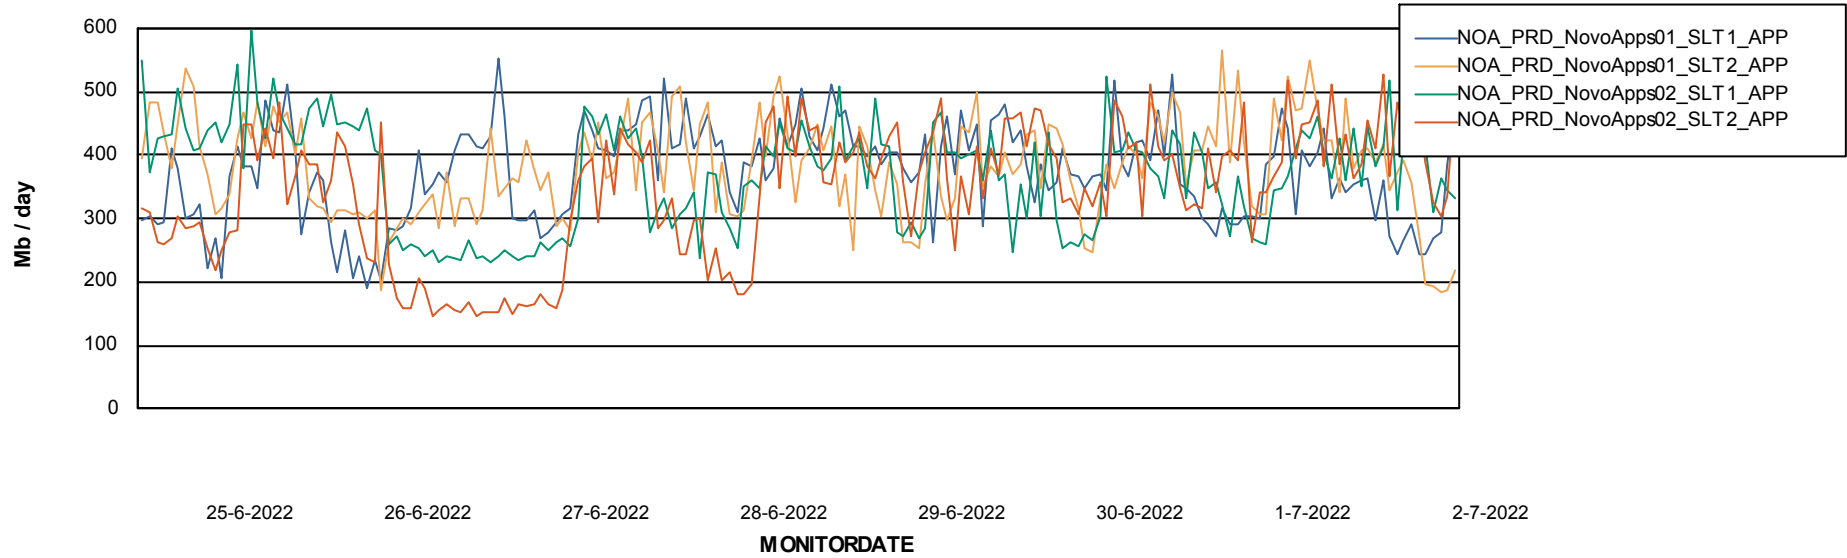

DB Processes Max 300

Weekly SLA Customer Report

Customer NOA_Production
 Database ID 116

DATABASE SIZE NOA_PRD_NovoABS01_DB

Database growth over last month

Database Tablespace NOA_PRD_NovoABS01_DB

Date	Tablespace Name	Filesize (Gb)	Usedsize (Gb)	Percentage free
2-7-2022	ABSDATA	148	113	24
	INDX	192	157	18
1-7-2022	ABSDATA	148	112	24
	INDX	192	157	18
30-6-2022	ABSDATA	148	112	24
	INDX	192	157	18
29-6-2022	ABSDATA	148	112	24
	INDX	192	156	19
28-6-2022	ABSDATA	148	112	24
	INDX	192	156	19
27-6-2022	ABSDATA	148	112	24
	INDX	192	156	19
26-6-2022	ABSDATA	148	112	24
	INDX	192	156	19

Weekly SLA Customer Report

Customer NOA_Production
Database ID 116

ABSSolute Application Server Services

Avg memory used per ABS Server Service

Avg users per day per ABS server

Weekly SLA Customer Report

Customer NOA_Production
Database ID 116