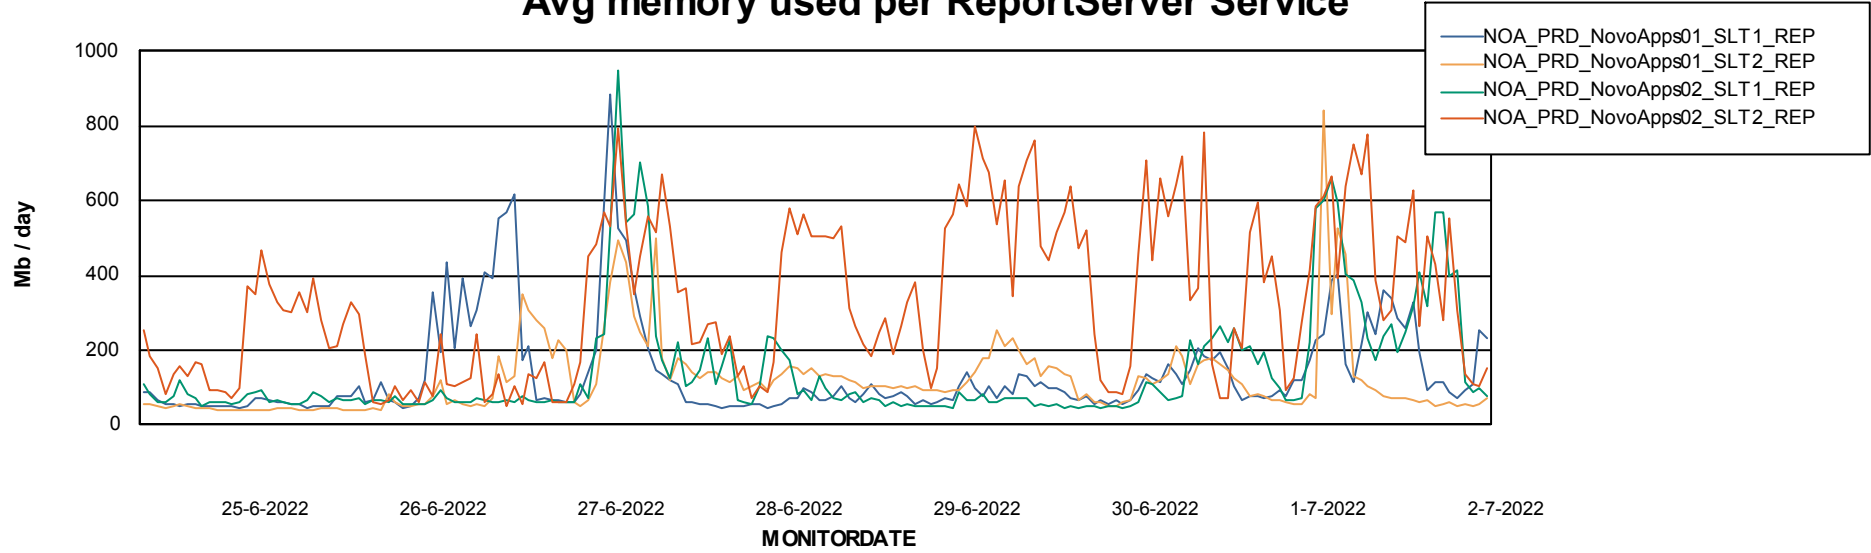

ABSSolute Application ReportServer Services

Avg memory used per ReportServer Service