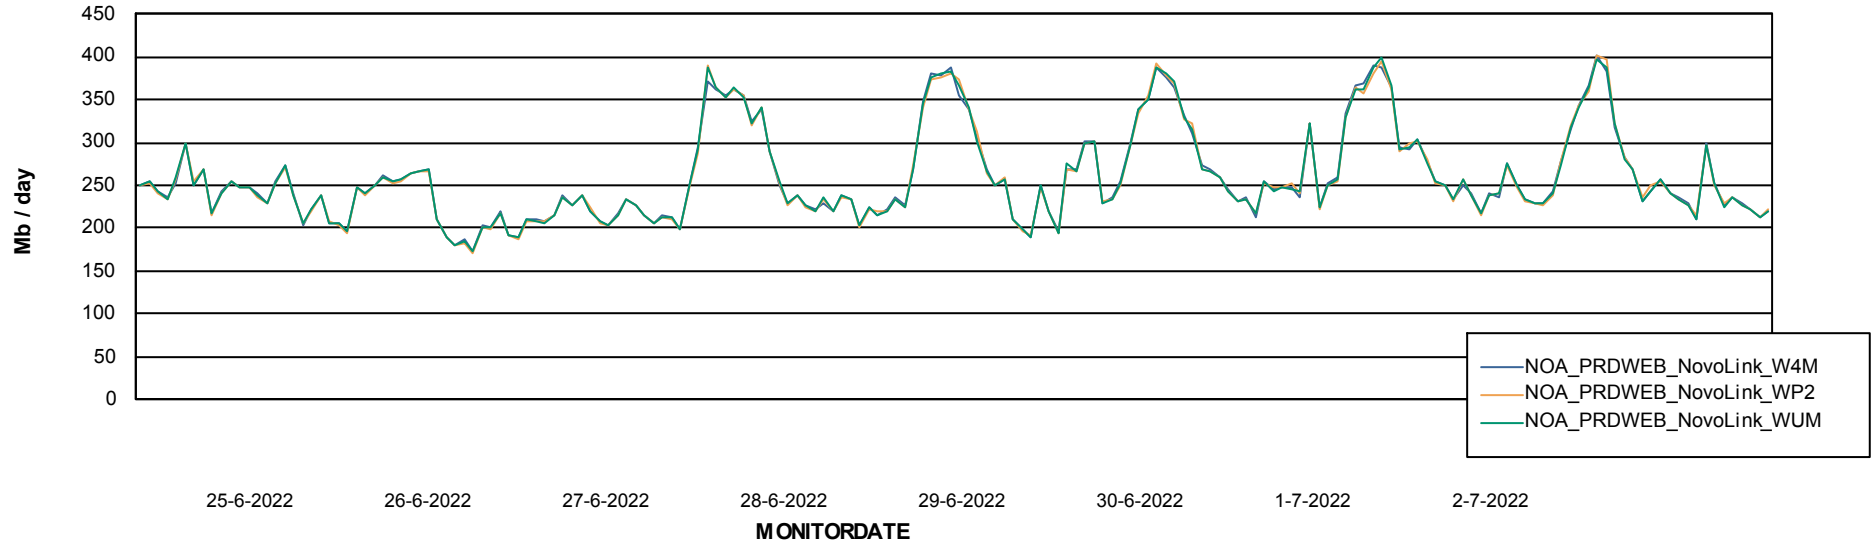

ABSSolute Application ReportServer Services

Avg memory used per ReportServer Service

Weekly SLA Customer Report

Customer NOA_Production
Database ID 116

ABSSolute Web Component Services

Avg memory used per ABS Web component