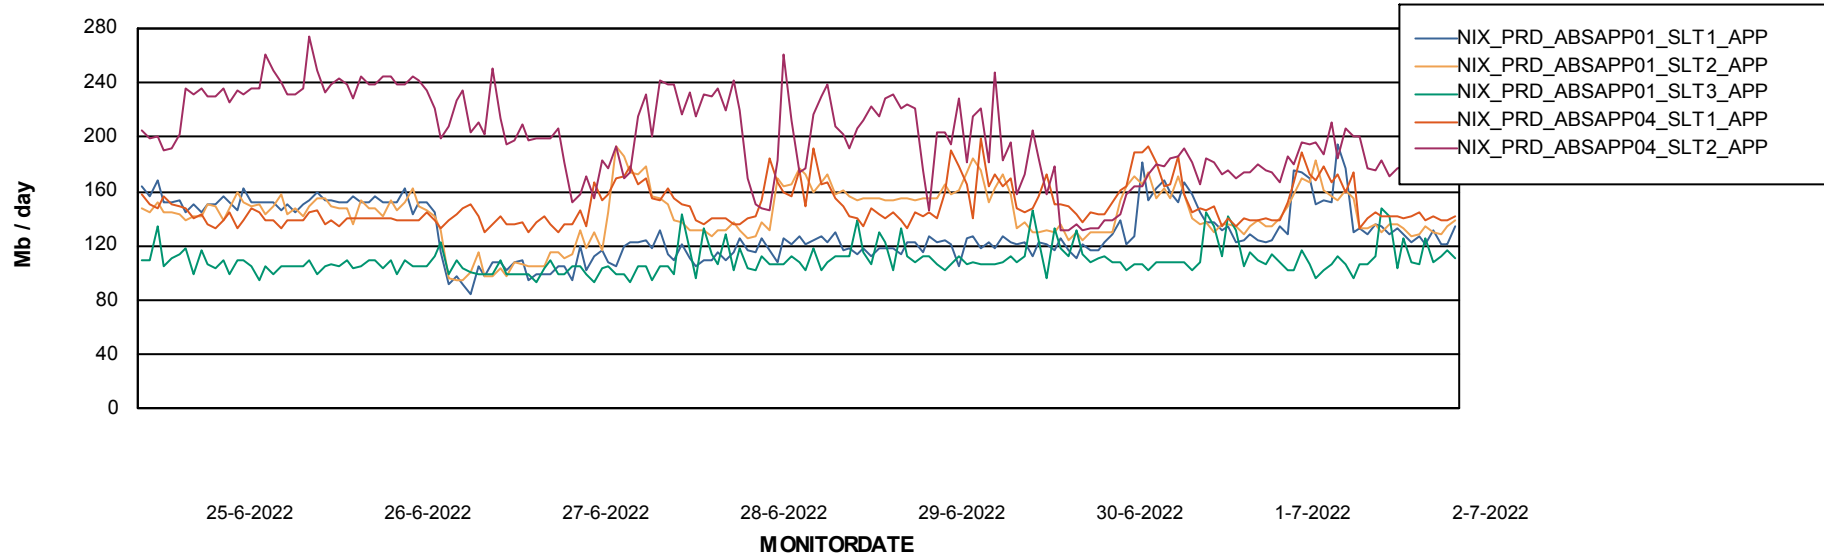

Weekly SLA Customer Report

Customer NIX_Production
 Database ID 51

Database Tablespace NIXDB_Production

Date	Tablespace Name	Filesize (Gb)	Usedsize (Gb)	Percentage free
2-7-2022	ABSDATA	210	174	17
	INDX	252	212	16
1-7-2022	ABSDATA	210	174	17
	INDX	252	212	16
30-6-2022	ABSDATA	210	174	17
	INDX	252	212	16
29-6-2022	ABSDATA	210	174	17
	INDX	252	211	16
28-6-2022	ABSDATA	210	174	17
	INDX	252	211	16
27-6-2022	ABSDATA	210	174	17
	INDX	252	211	16
26-6-2022	ABSDATA	210	174	17
	INDX	252	211	16

Standby Database Health NIX_Production

Recovery lag for last 7 days

Weekly SLA Customer Report

Customer NIX_Production
Database ID 51

ABSSolute Application Server Services

Avg memory used per ABS Server Service

Avg users per day per ABS server

Weekly SLA Customer Report

Customer NIX_Production
Database ID 51

ABSSolute Application ReportServer Services

Avg memory used per ReportServer Service

Weekly SLA Customer Report