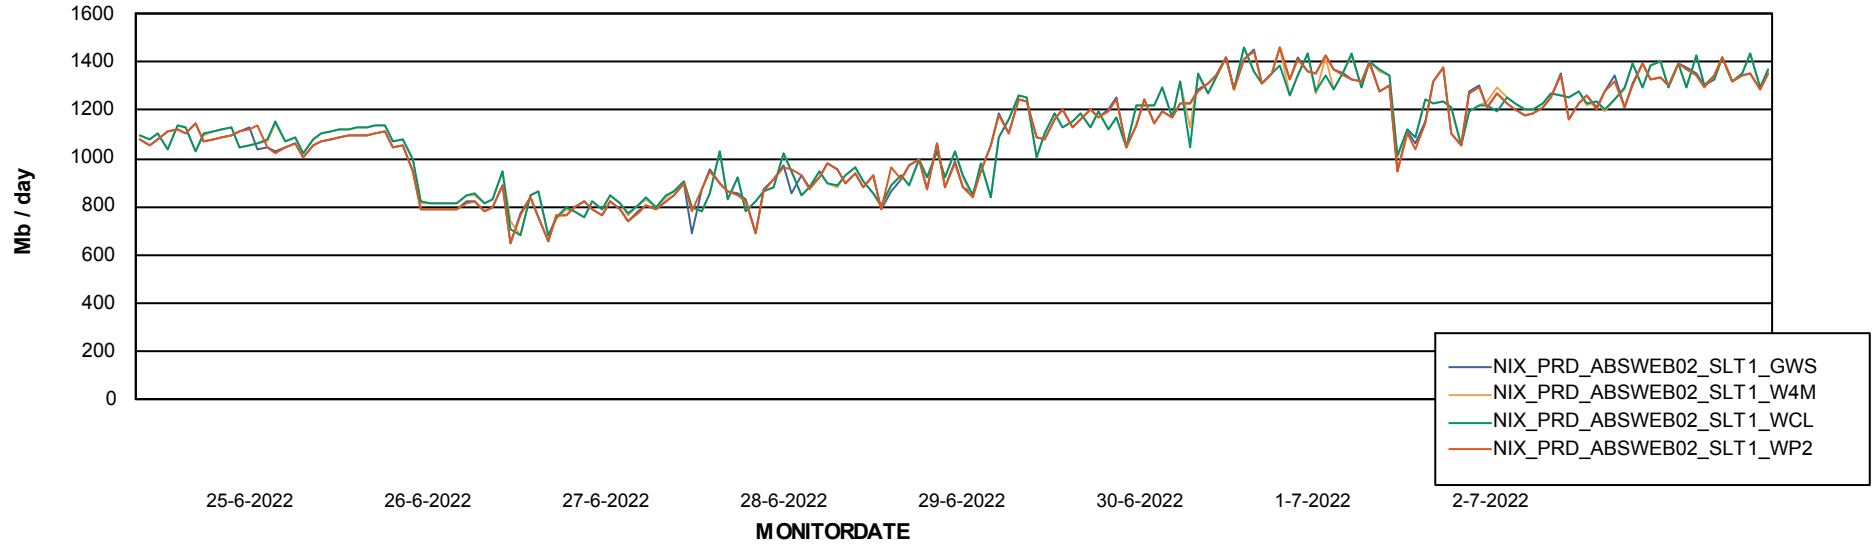

ABSSolute Web Component Services

Avg memory used per ABS Web component