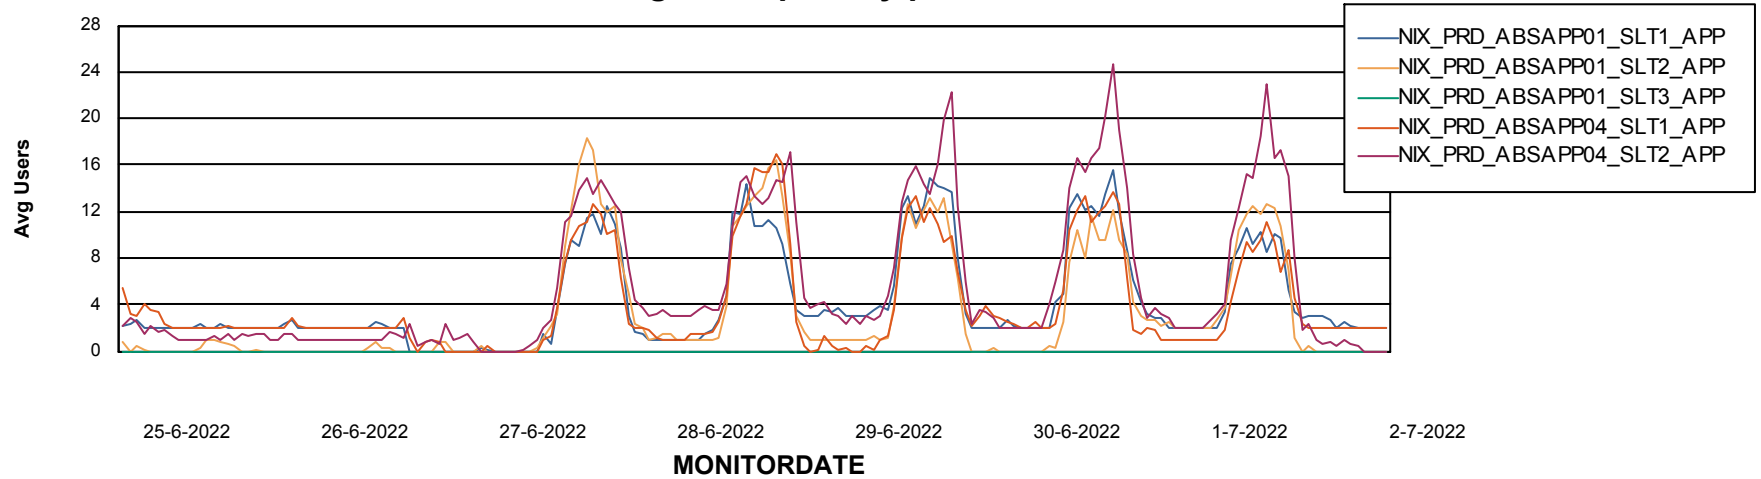

Avg users per day per ABS server