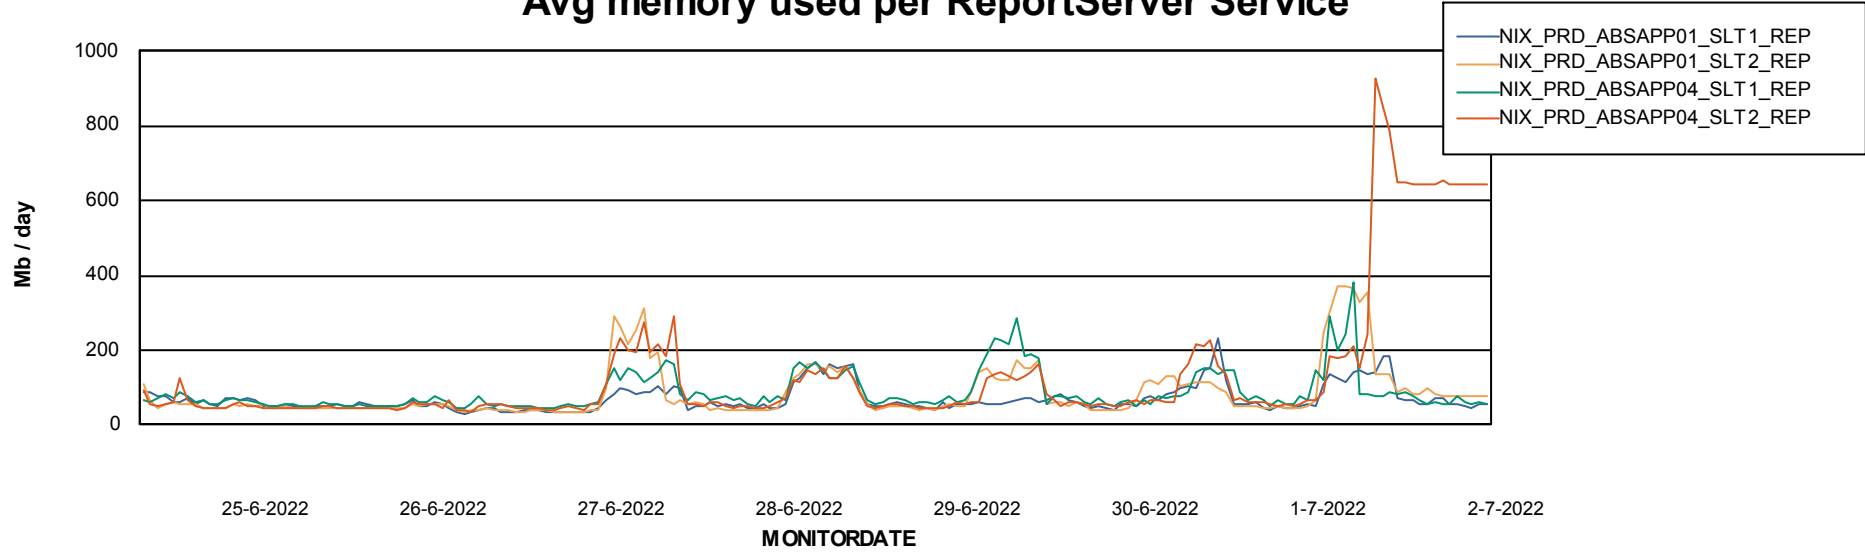

Avg users per day per ABS server

Weekly SLA Customer Report

Customer NIX_Production
Database ID 51

ABSSolute Application ReportServer Services

Avg memory used per ReportServer Service

Weekly SLA Customer Report