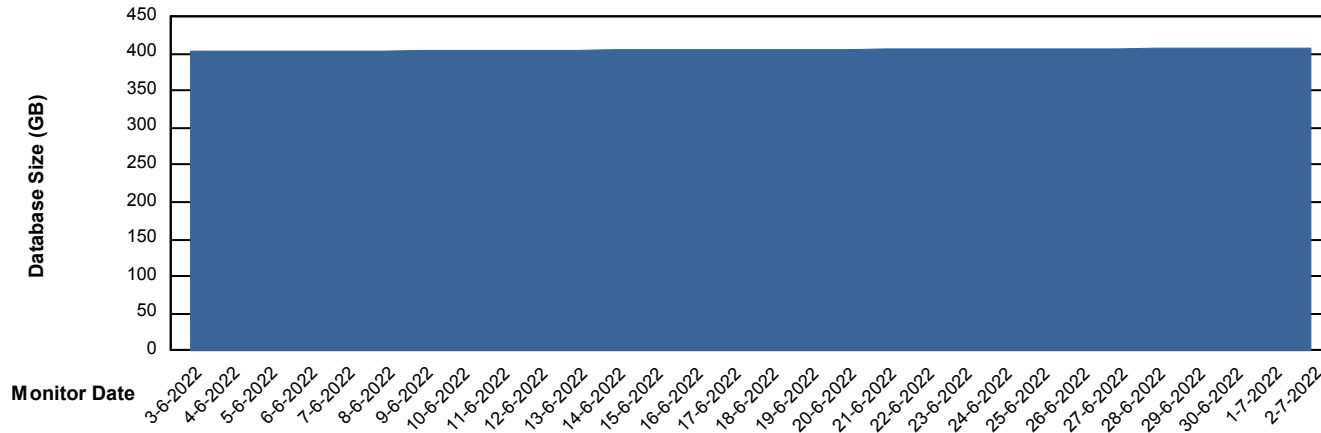

Customer NIX_Production
Database ID 51

Database Performance NIXDB_Standby

DB Processes Max 300

Weekly SLA Customer Report

Customer NIX_Production
Database ID 51

DATABASE SIZE NIXDB_BI

Database growth over last month

DATABASE SIZE NIXDB_Production

Database growth over last month

Weekly SLA Customer Report

Customer NIX_Production
Database ID 51

Database Tablespace NIXDB_BI

Date	Tablespace Name	Filesize (Gb)	Usedsize (Gb)	Percentage free
2-7-2022	ABSDATA	89	73	18
	INDX	124	102	18
1-7-2022	ABSDATA	89	73	18
	INDX	124	102	18
30-6-2022	ABSDATA	89	73	18
	INDX	124	102	18
29-6-2022	ABSDATA	89	73	18
	INDX	124	102	18
28-6-2022	ABSDATA	89	73	18
	INDX	124	102	18
27-6-2022	ABSDATA	89	73	18
	INDX	124	102	18
26-6-2022	ABSDATA	89	73	18
	INDX	124	102	18