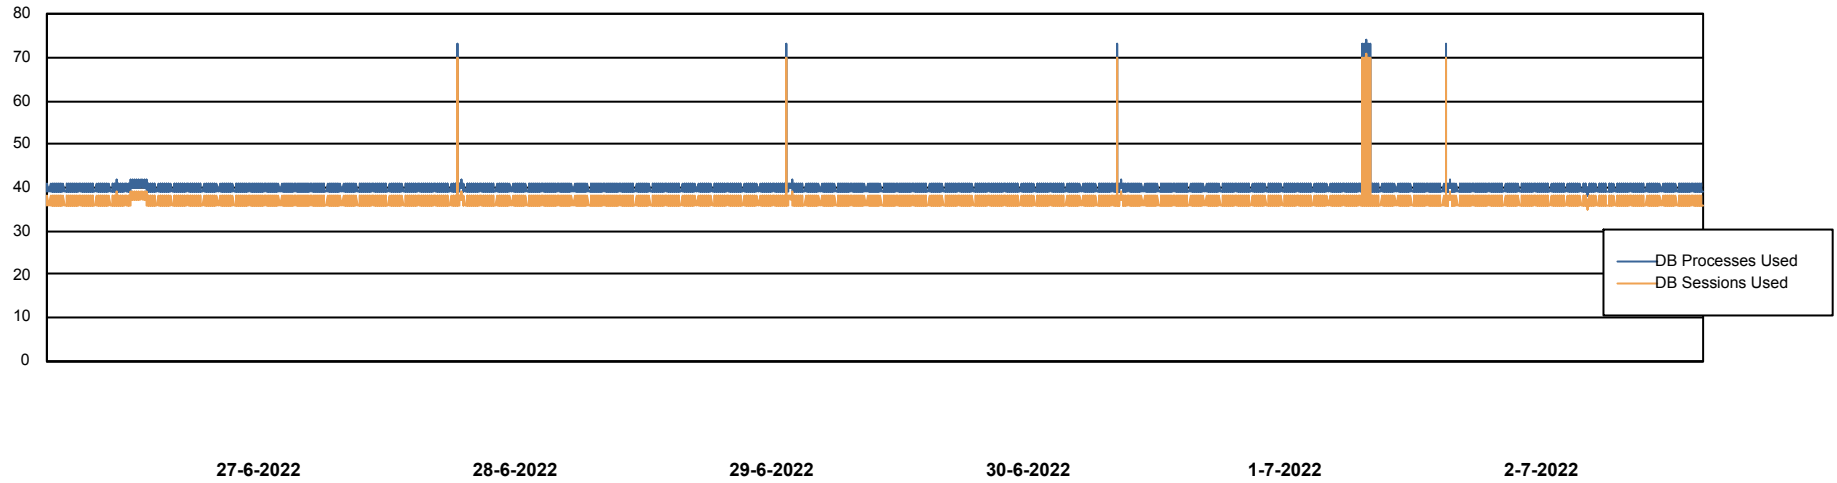

Weekly SLA Customer Report

Customer NIX_Production
Database ID 51

Database Performance NIXDB_BI

Weekly SLA Customer Report

Customer NIX_Production
Database ID 51

Database Performance NIXDB_Production

Weekly SLA Customer Report

Customer NIX_Production
Database ID 51

Database Performance NIXDB_Standby

DB Processes Max 300

Weekly SLA Customer Report

Customer NIX_Production
Database ID 51

DATABASE SIZE NIXDB_BI

Database growth over last month