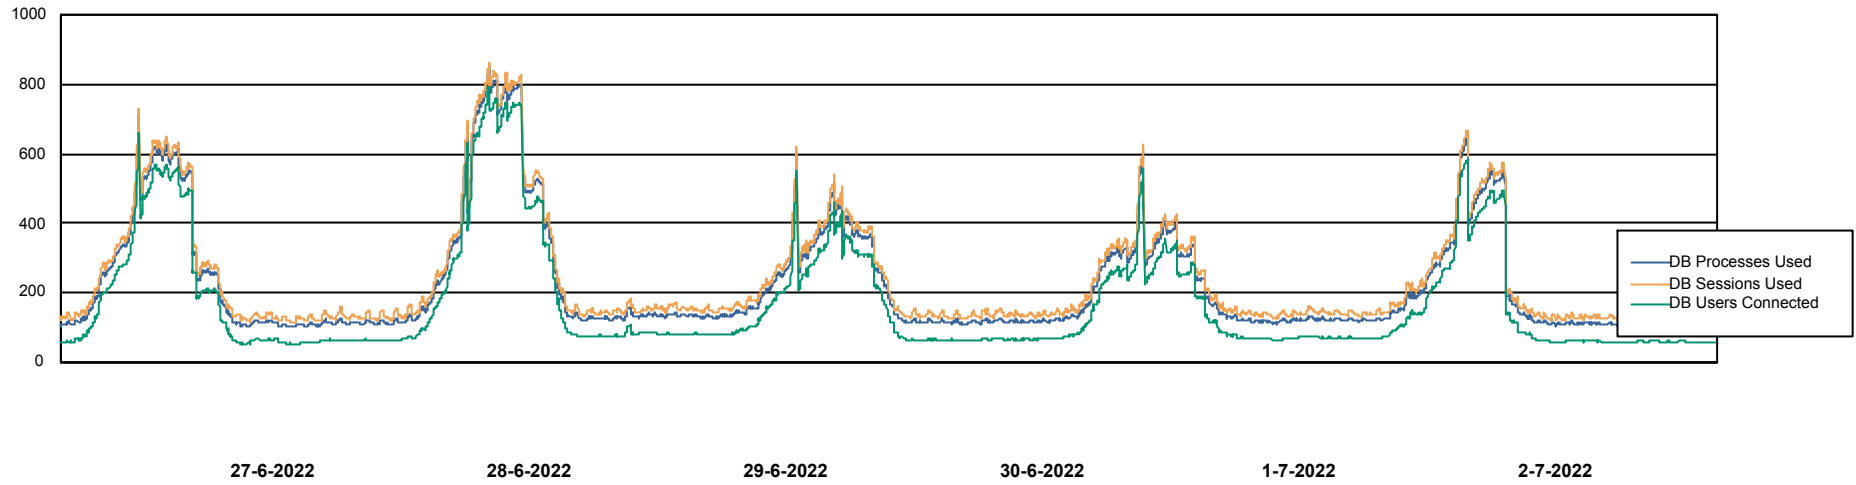

Weekly SLA Customer Report

Customer NIX_Production
Database ID 51

Database Performance NIXDB_BI

Weekly SLA Customer Report

Customer NIX_Production
Database ID 51

Database Performance NIXDB_Production

Weekly SLA Customer Report

Customer NIX_Production
Database ID 51

Database Performance NIXDB_Standby

DB Processes Max 300

Weekly SLA Customer Report

Customer NIX_Production
Database ID 51

DATABASE SIZE NIXDB_BI

Database growth over last month