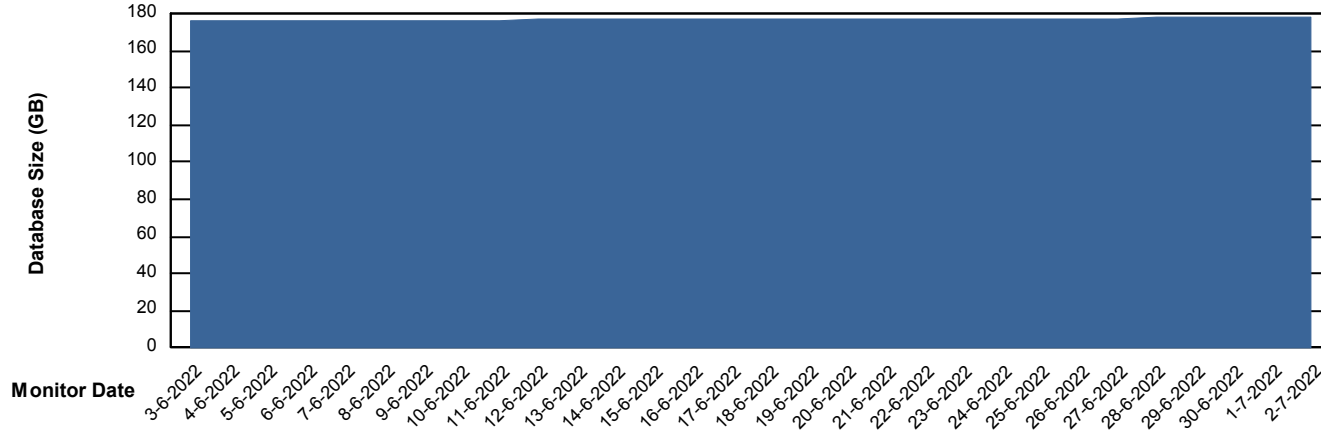

Customer NIX_Production
Database ID 51

Database Performance NIXDB_Standby

DB Processes Max 300

Weekly SLA Customer Report

Customer NIX_Production
Database ID 51

DATABASE SIZE NIXDB_BI

Database growth over last month

DATABASE SIZE NIXDB_Production

Database growth over last month

Weekly SLA Customer Report

Customer NIX_Production
Database ID 51

Database Tablespace NIXDB_BI

Date	Tablespace Name	Filesize (Gb)	Usedsize (Gb)	Percentage free
2-7-2022	ABSDATA	89	73	18
	INDX	124	102	18
1-7-2022	ABSDATA	89	73	18
	INDX	124	102	18
30-6-2022	ABSDATA	89	73	18
	INDX	124	102	18
29-6-2022	ABSDATA	89	73	18
	INDX	124	102	18
28-6-2022	ABSDATA	89	73	18
	INDX	124	102	18
27-6-2022	ABSDATA	89	73	18
	INDX	124	102	18
26-6-2022	ABSDATA	89	73	18
	INDX	124	102	18