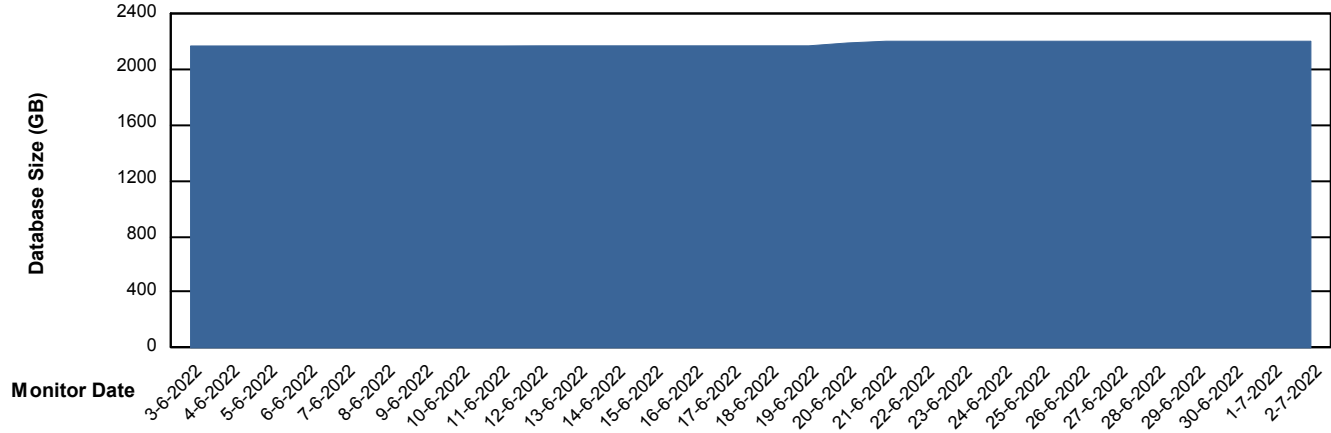

Database growth over last month

Database Tablespace LTS_TEST_CLSABSDB01T_TSTDB

Date	Tablespace Name	Filesize (Gb)	Usedsize (Gb)	Percentage free
2-7-2022	ABSDATA	923	762	17
	INDX	1,715	1,432	16
1-7-2022	ABSDATA	923	762	17
	INDX	1,715	1,432	16
30-6-2022	ABSDATA	923	762	17
	INDX	1,715	1,432	16
29-6-2022	ABSDATA	923	762	17
	INDX	1,715	1,432	16
28-6-2022	ABSDATA	923	762	17
	INDX	1,715	1,432	16
27-6-2022	ABSDATA	923	762	17
	INDX	1,715	1,432	16
26-6-2022	ABSDATA	893	762	15
	INDX	1,684	1,432	15