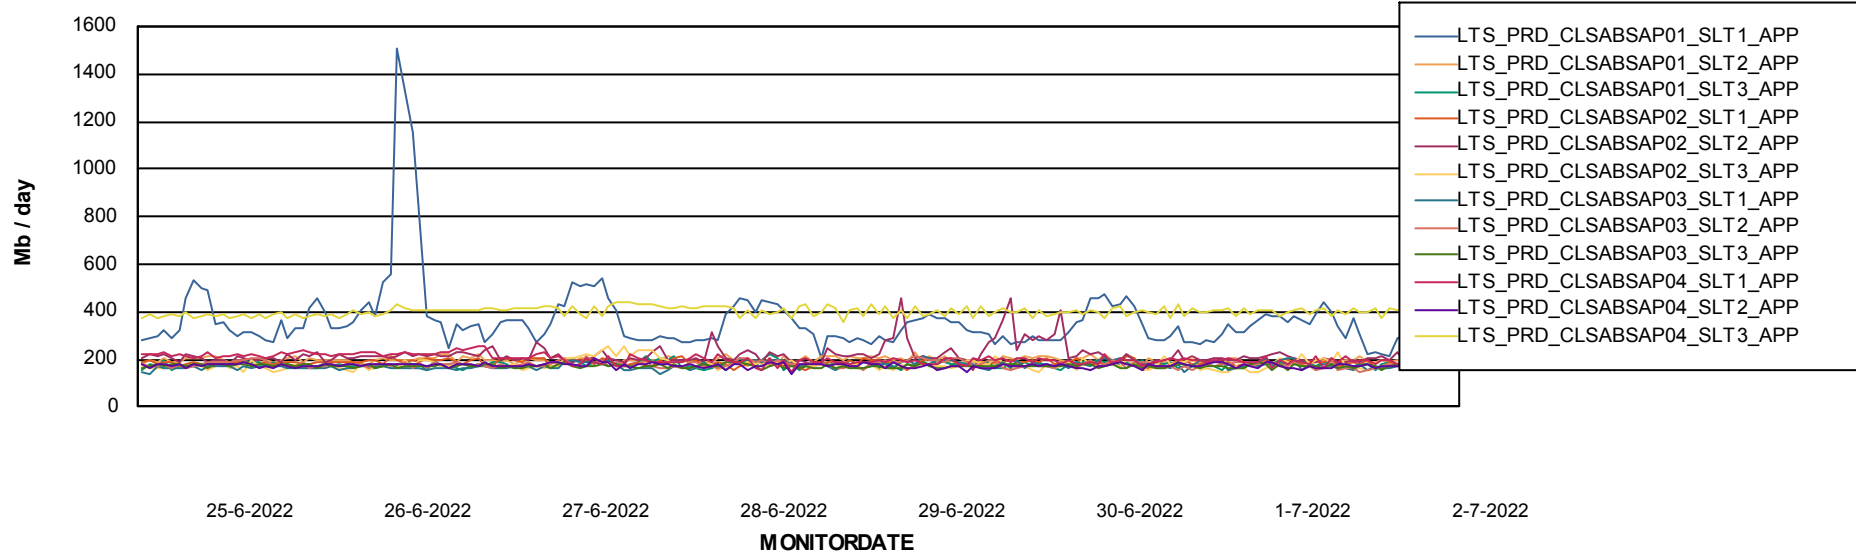

ABSSolute Application Server Services

Avg memory used per ABS Server Service