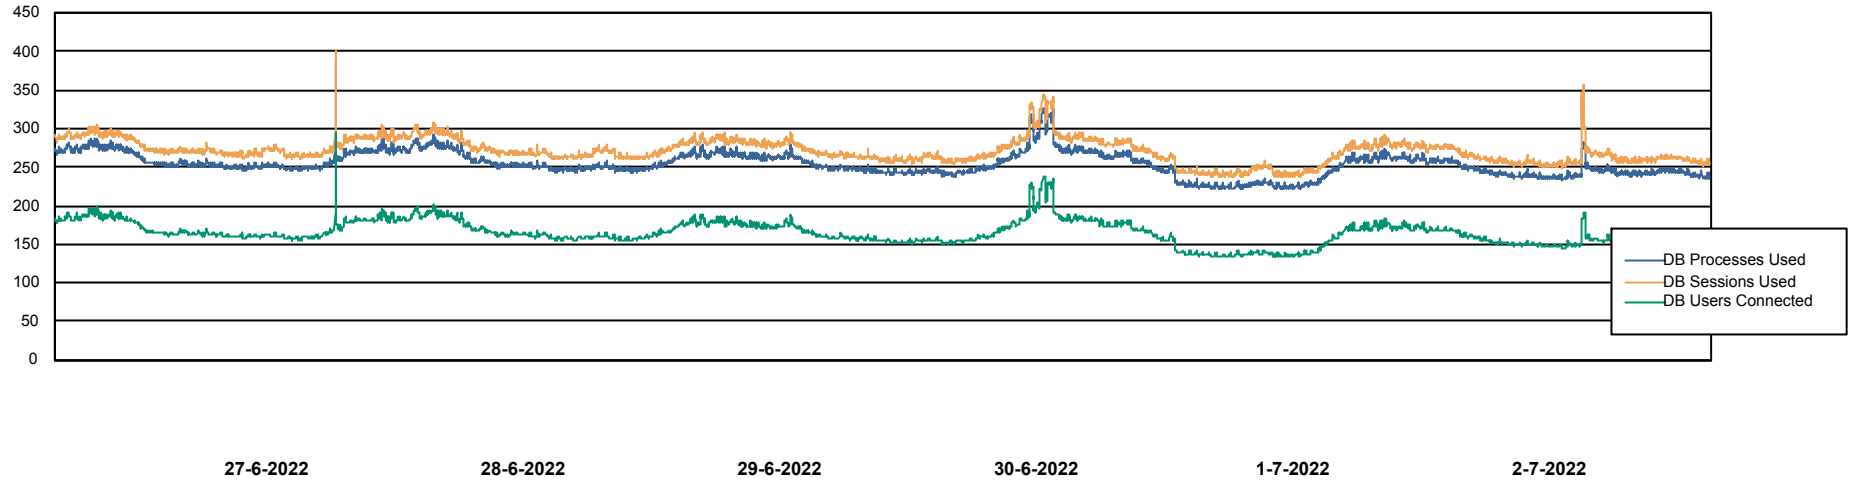

Weekly SLA Customer Report

Customer LTS(CleanLease)_Production
Database ID 126

Database Performance LTS_PROD_CLSABSBI01_BI

Weekly SLA Customer Report

Customer LTS(CleanLease)_Production
Database ID 126

Database Performance LTS_PROD_CLSABSD01_PRDB