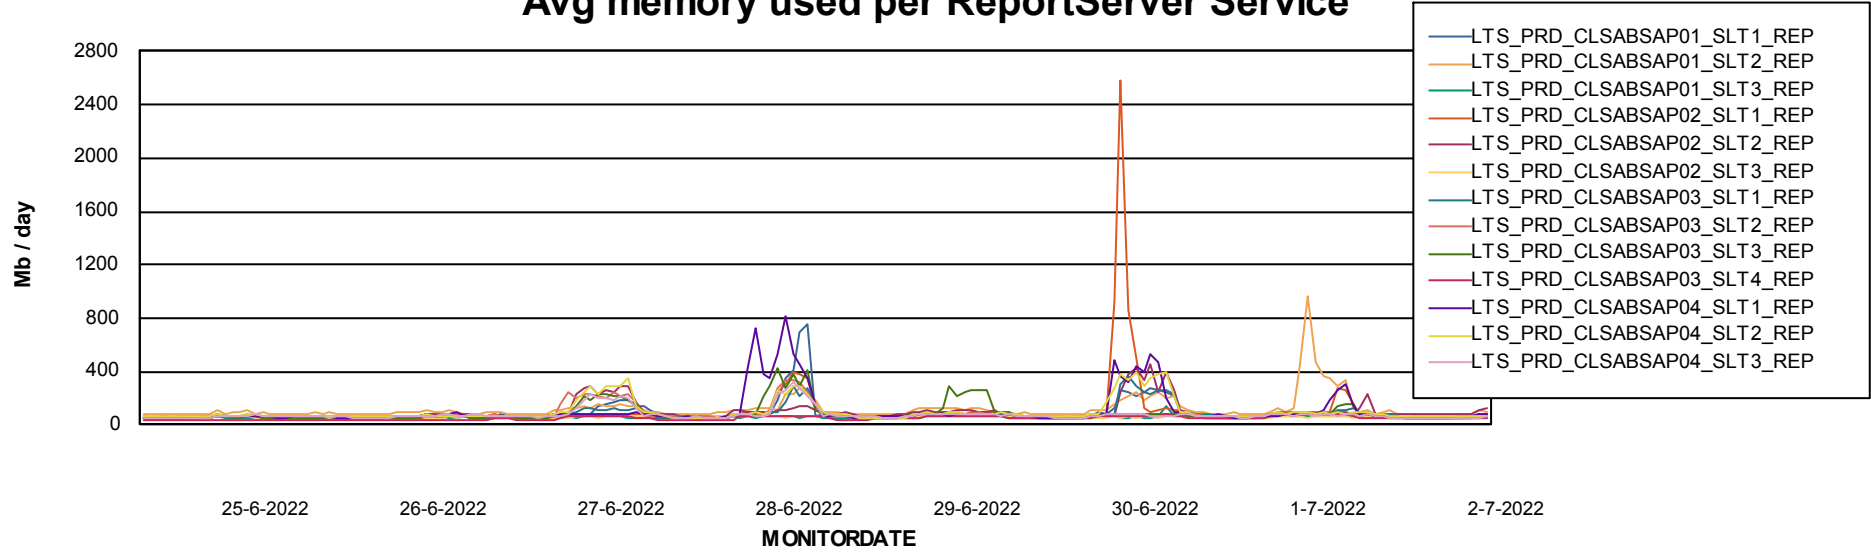

ABSSolute Application ReportServer Services

Avg memory used per ReportServer Service