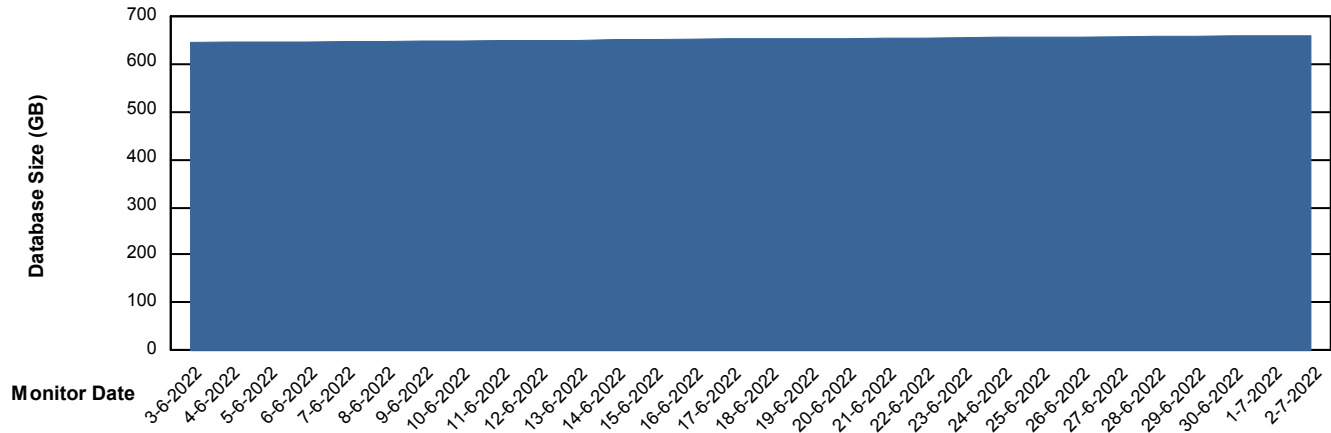

Customer LTS(CleanLease)_Production
Database ID 126

DATABASE SIZE LTS_PROD_CLSABSBI01_BI

Database growth over last month

DATABASE SIZE LTS_PROD_CLSABSDB01_PRDB

Database growth over last month

Weekly SLA Customer Report