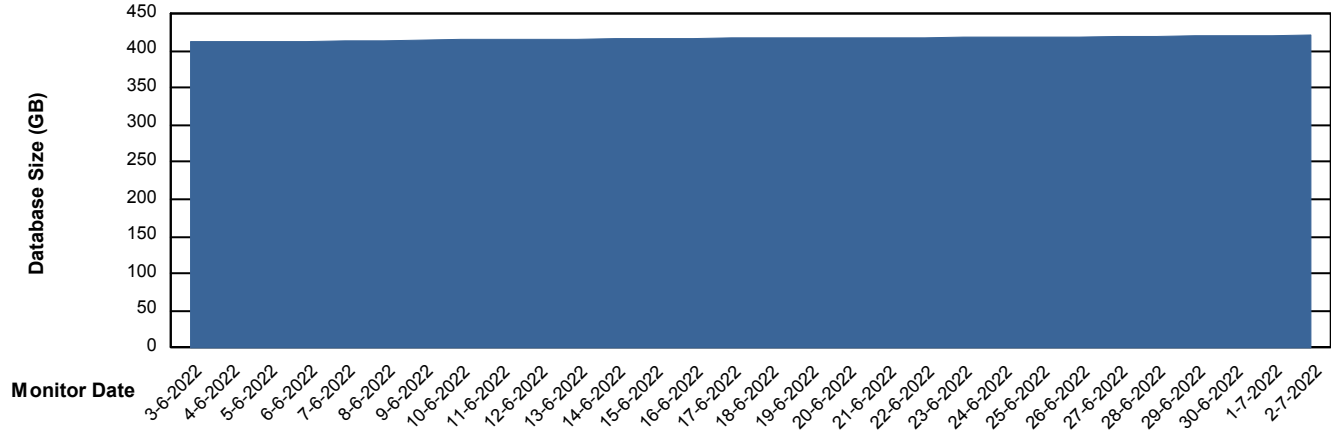

DATABASE SIZE LTS_PROD_CLSABSBI01_BI

Database growth over last month