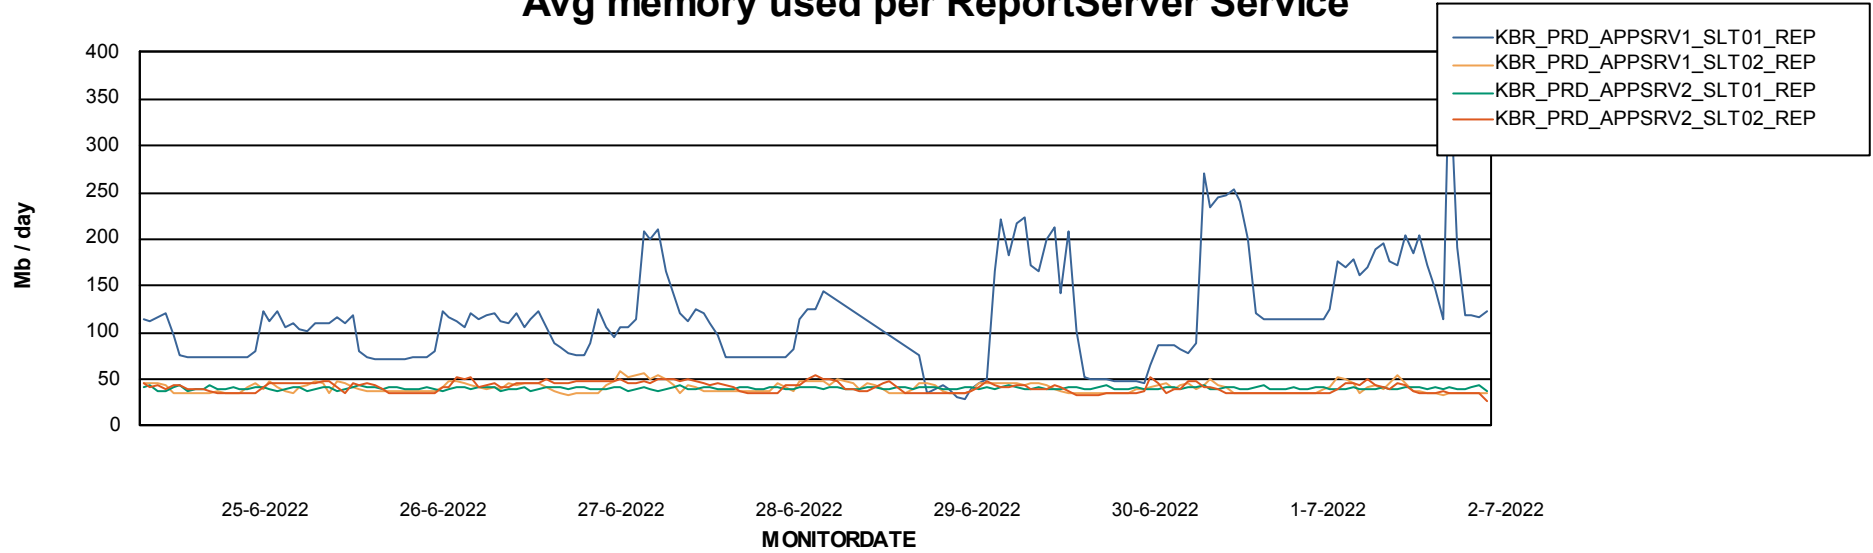

ABSSolute Application Server Services

Avg memory used per ReportServer Service