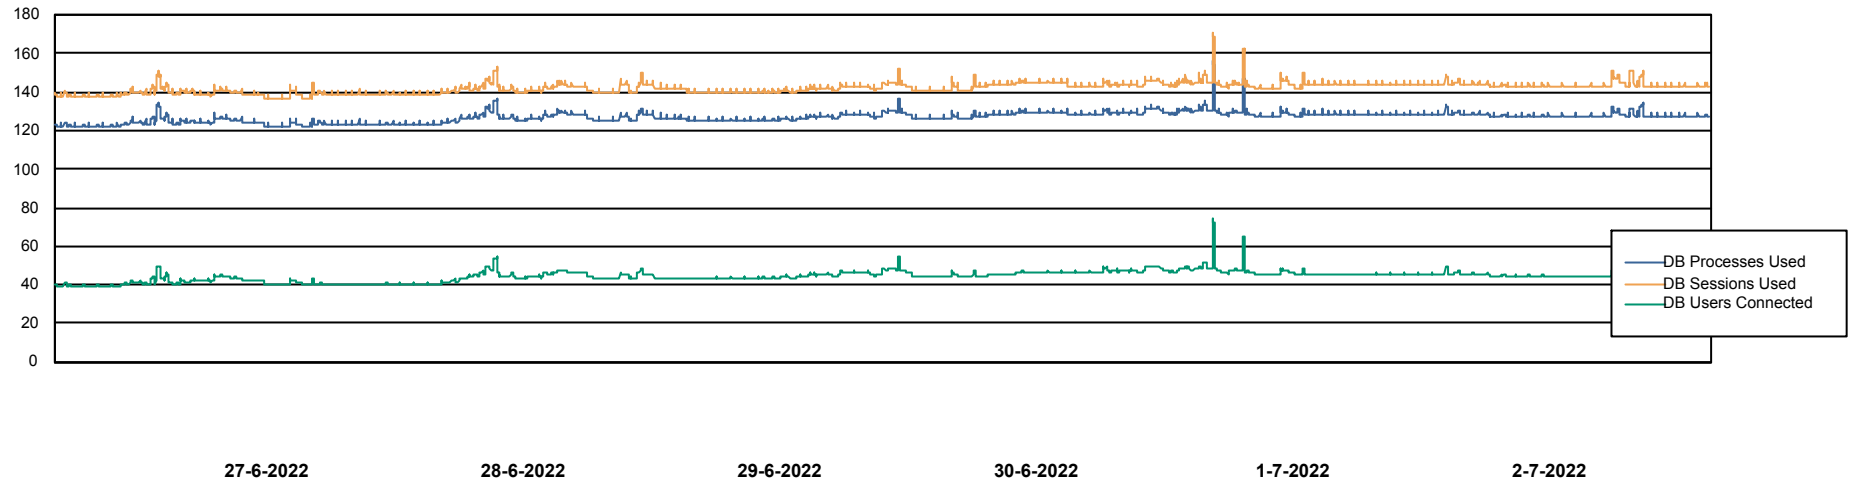

Harddisk Usage KBR_PRD_WEBSRV2

	Free disk space on / (%)	Total disk space on / (Gb)	Used disk space on / (Gb)	Free disk space on /boot (%)	Total disk space on /boot (Gb)	Used disk space on /boot (Gb)
2-7-2022	80	55	11	62	1	0
1-7-2022	80	55	11	62	1	0
30-6-2022	80	55	11	62	1	0
29-6-2022	80	55	11	62	1	0
28-6-2022	80	55	11	62	1	0
27-6-2022	80	55	11	62	1	0
26-6-2022	80	55	11	62	1	0

Weekly SLA Customer Report

Customer KBR_Production
Database ID 117

Database Performance BI-DBSRV_DB

Weekly SLA Customer Report

Customer KBR_Production
Database ID 117

Database Performance KBR_PRD_DB-SRV1_DB