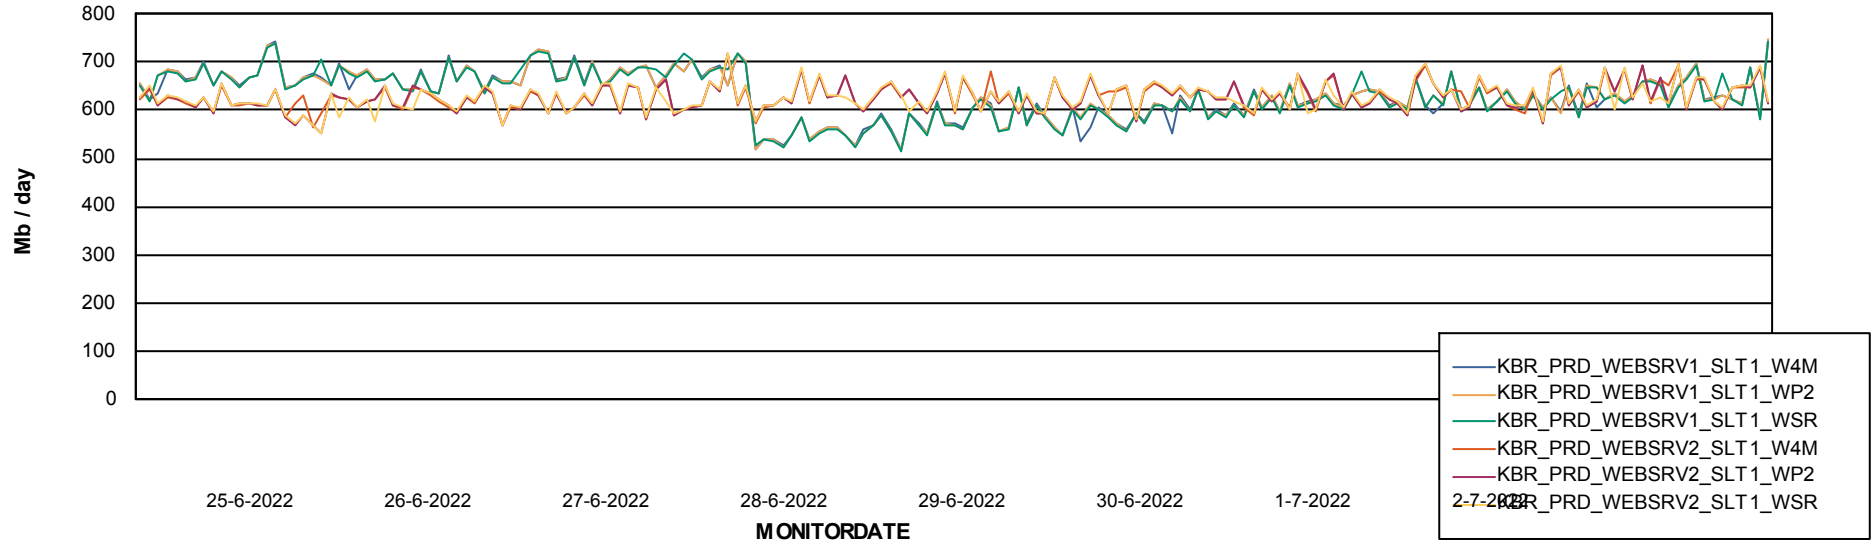

ABSSolute Web Component Services

Avg memory used per ABS Web component