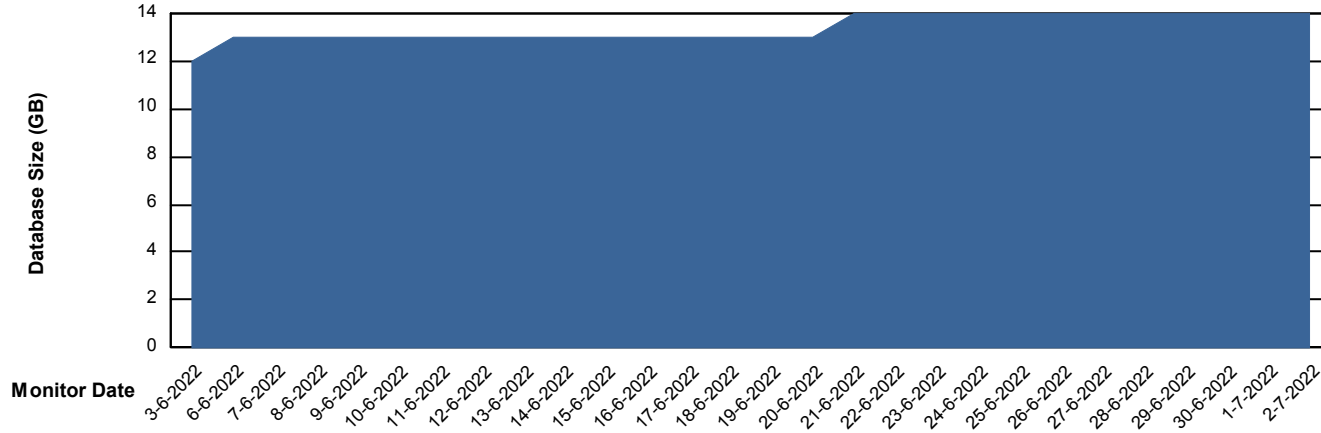

Harddisk Usage KBR_PRD_WEBSRV2

	Free disk space on / (%)	Total disk space on / (Gb)	Used disk space on / (Gb)	Free disk space on /boot (%)	Total disk space on /boot (Gb)	Used disk space on /boot (Gb)
2-7-2022	80	55	11	62	1	0
1-7-2022	80	55	11	62	1	0
30-6-2022	80	55	11	62	1	0
29-6-2022	80	55	11	62	1	0
28-6-2022	80	55	11	62	1	0
27-6-2022	80	55	11	62	1	0
26-6-2022	80	55	11	62	1	0

Weekly SLA Customer Report

Customer KBR_Production
Database ID 117

Database Performance BI-DBSRV_DB

Weekly SLA Customer Report

Customer KBR_Production
Database ID 117

Database Performance KBR_PRD_DB-SRV1_DB

Weekly SLA Customer Report

Customer KBR_Production
Database ID 117

DATABASE SIZE BI-DBSRV_DB

Database growth over last month

DATABASE SIZE KBR_PRD_DB-SRV1_DB

Database growth over last month

Weekly SLA Customer Report