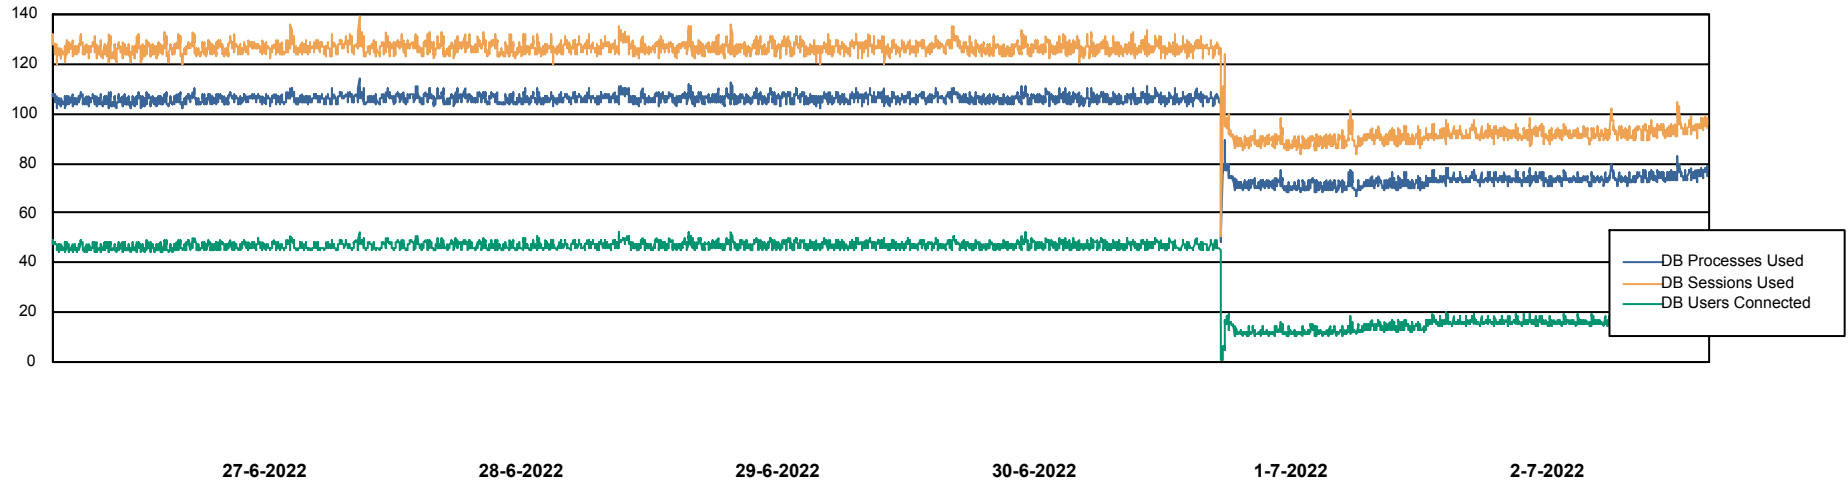

Database Performance BI-DBSRV_DB