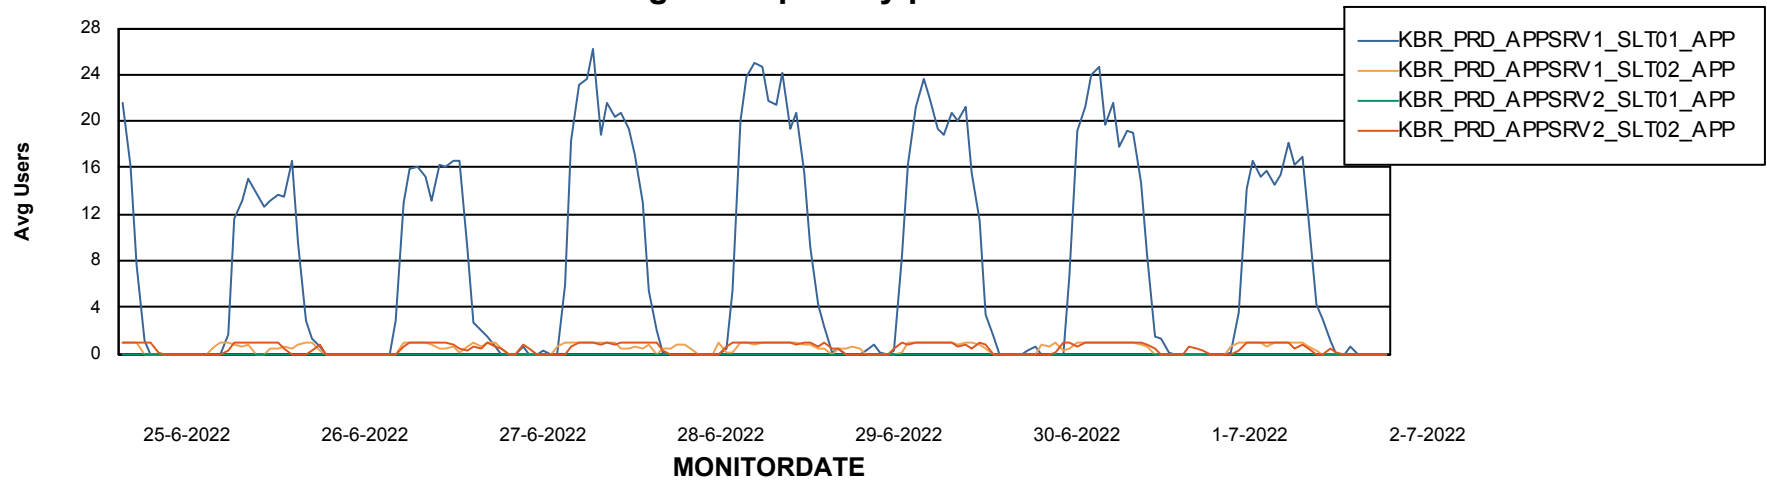

Avg users per day per ABS server