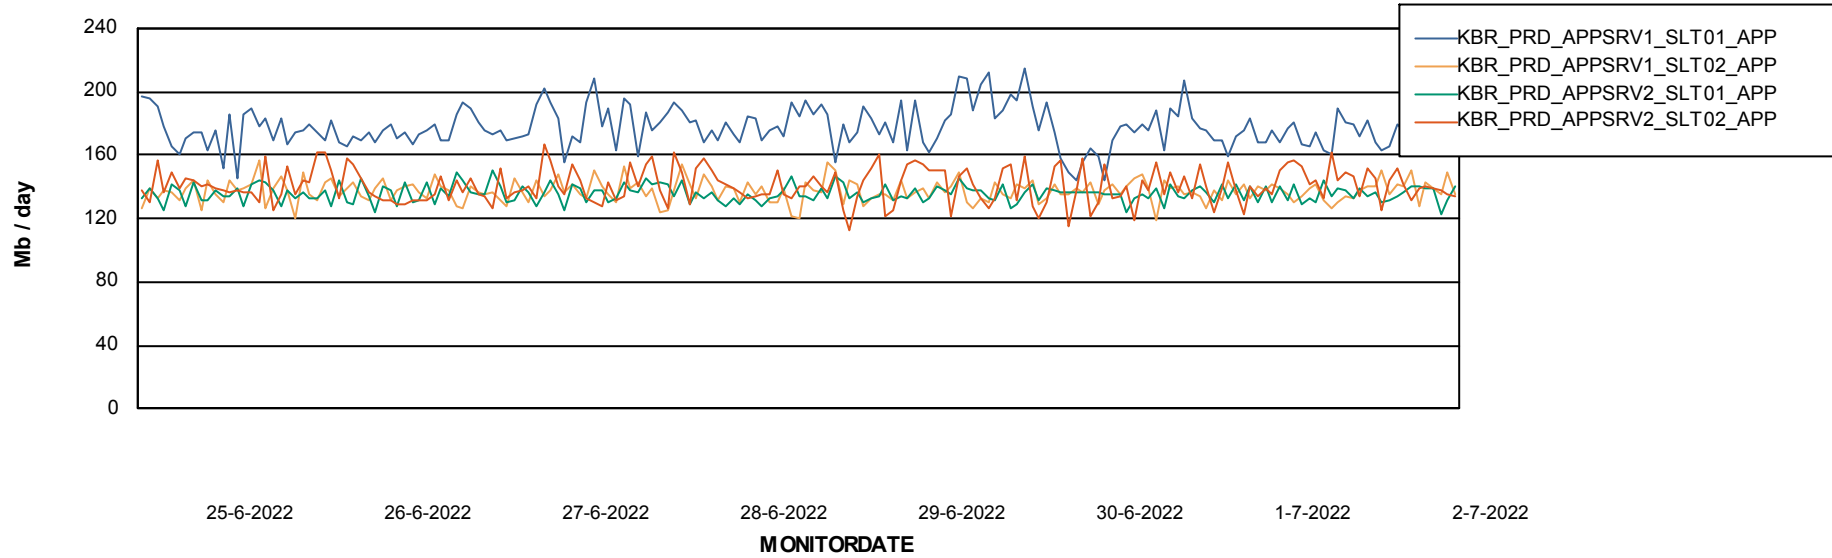

ABSSolute Application Server Services

Avg memory used per ABS Server Service