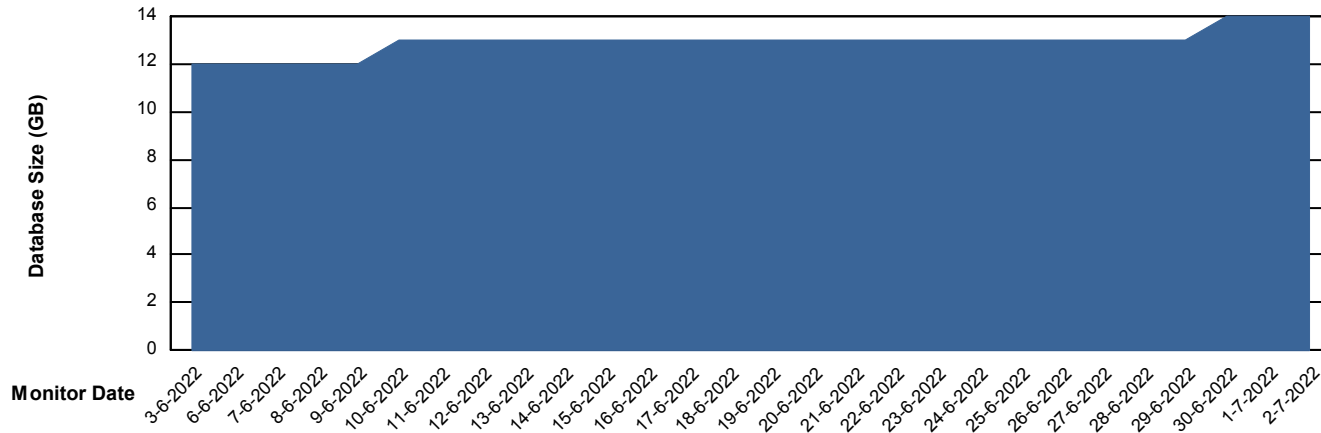

Weekly SLA Customer Report

Customer KBR_Production
Database ID 117

Database Performance BI-DBSRV_DB

Weekly SLA Customer Report

Customer KBR_Production
Database ID 117

Database Performance KBR_PRD_DB-SRV1_DB

Weekly SLA Customer Report

Customer KBR_Production
Database ID 117

DATABASE SIZE BI-DBSRV_DB

Database growth over last month

DATABASE SIZE KBR_PRD_DB-SRV1_DB

Database growth over last month

Weekly SLA Customer Report