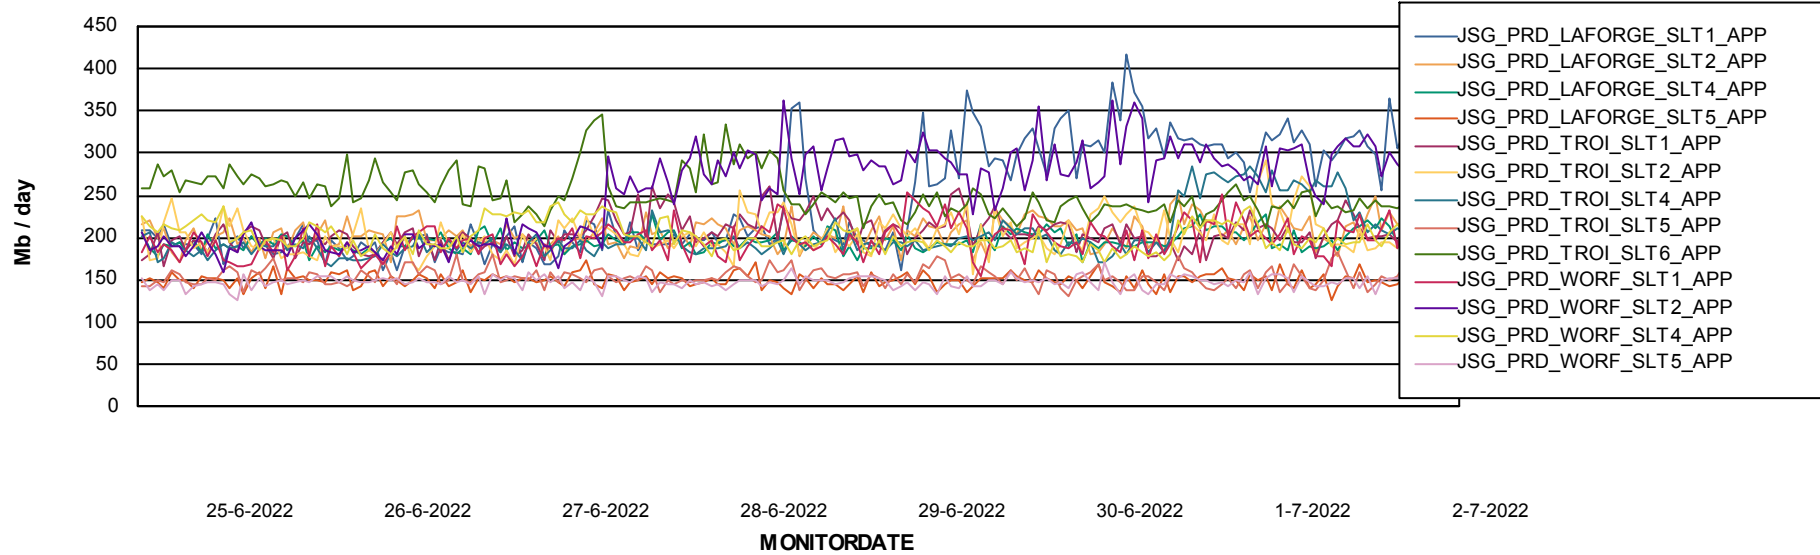

ABSSolute Application Server Services

Avg memory used per ABS Server Service