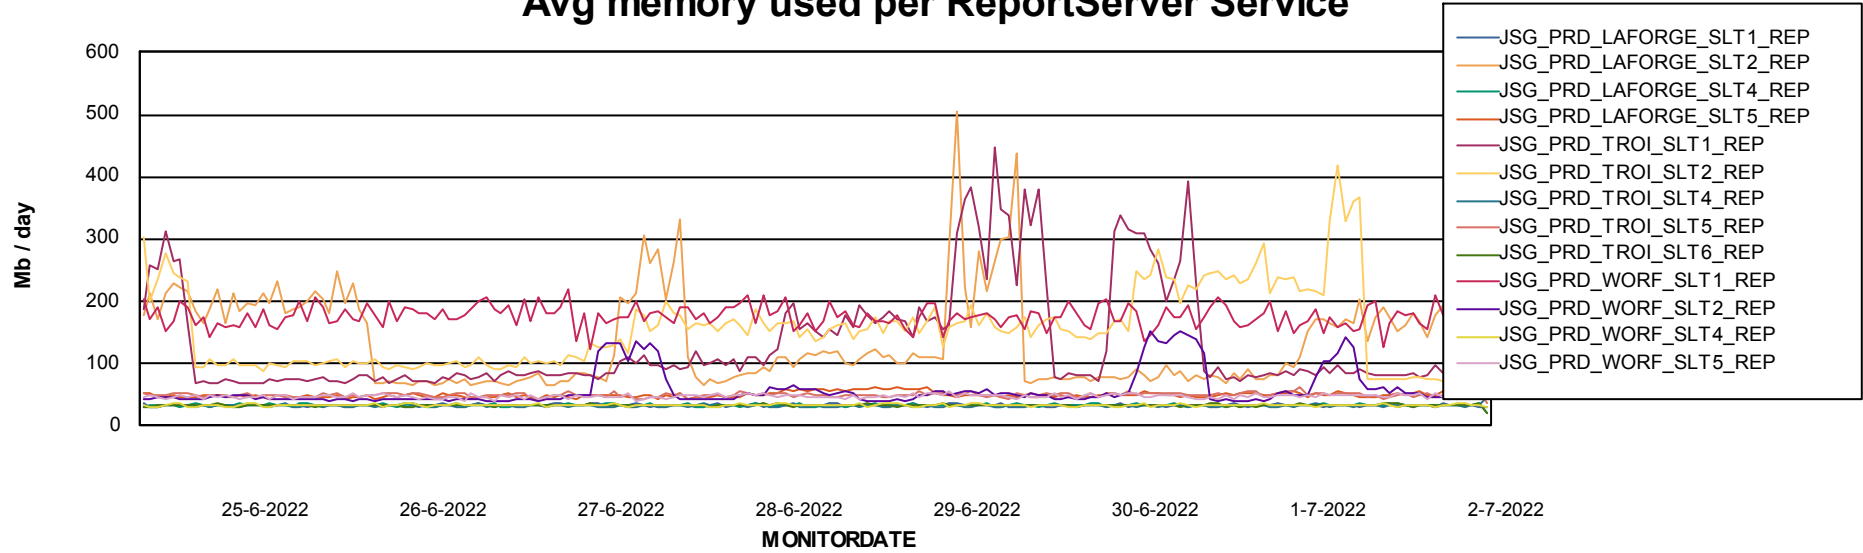

Avg memory used per ABS Server Service

Avg users per day per ABS server

Weekly SLA Customer Report

Customer JSG_Production
Database ID 102

ABSSolute Application ReportServer Services

Avg memory used per ReportServer Service