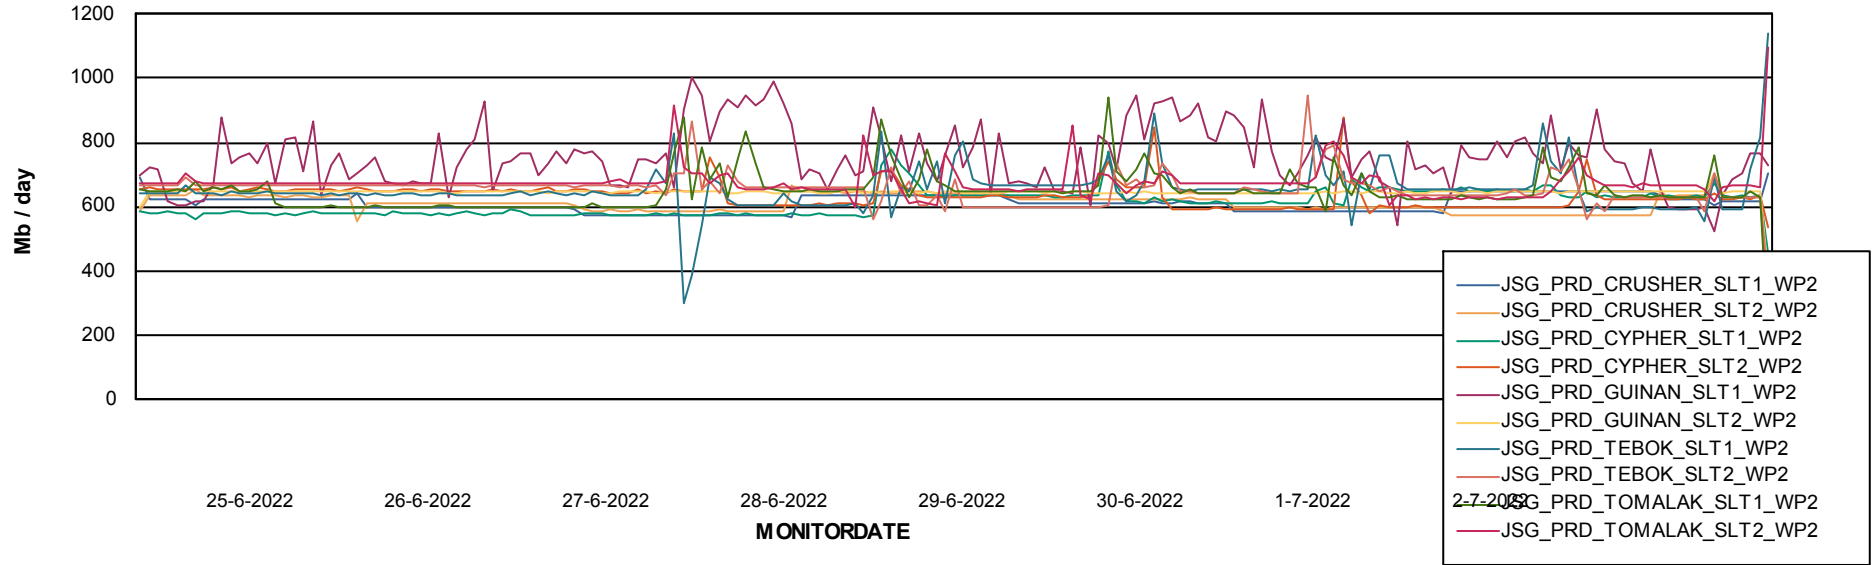

ABSSolute Web Component Services

Avg memory used per ABS Web component