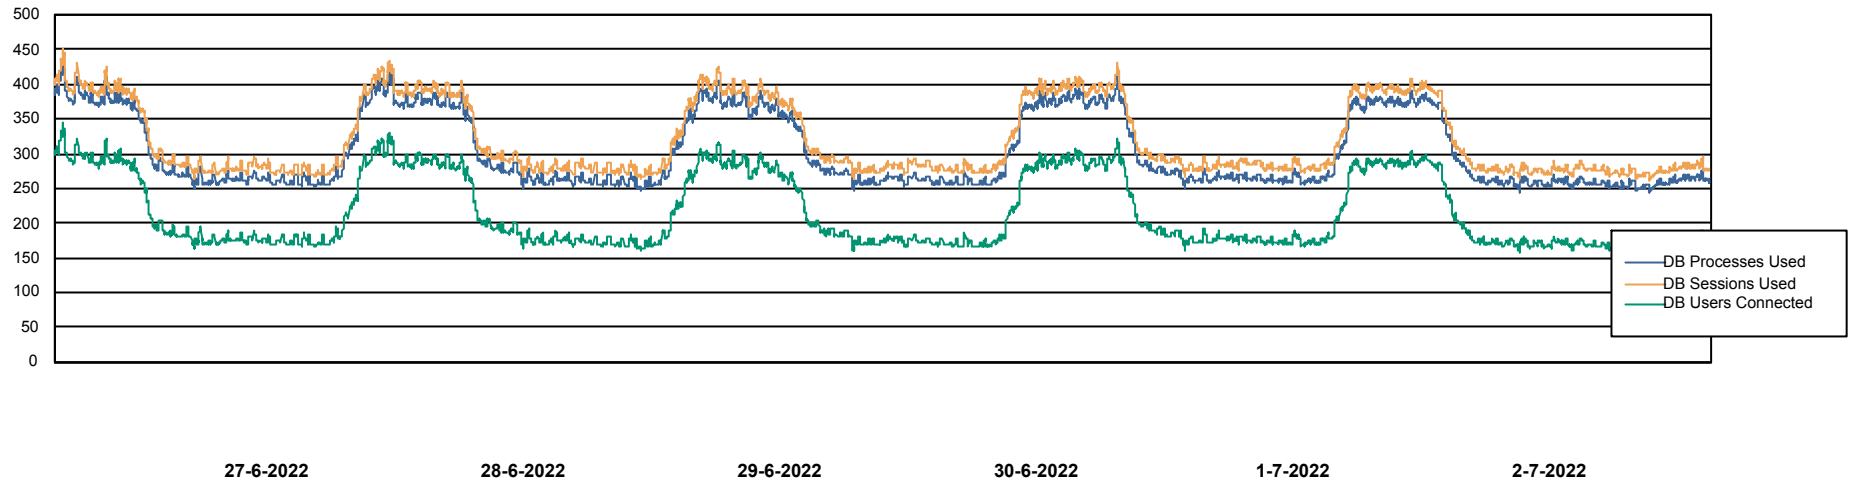

Weekly SLA Customer Report

Customer JSG_Production
Database ID 102

Harddisk Usage JSG_PRD_WORF

	Free disk space on C: (%)	Total disk space on C: (Gb)	Used disk space on C: (Gb)
2-7-2022	48	149	78
1-7-2022	48	149	78
30-6-2022	48	149	78
29-6-2022	48	149	78
28-6-2022	48	149	78
27-6-2022	48	149	78
26-6-2022	48	149	78

Weekly SLA Customer Report

Customer JSG_Production
Database ID 102

Database Performance JSG_PRD_PICARD_DB

Weekly SLA Customer Report

Customer JSG_Production
Database ID 102

Database Performance JSG_PRD_RIKER_DB