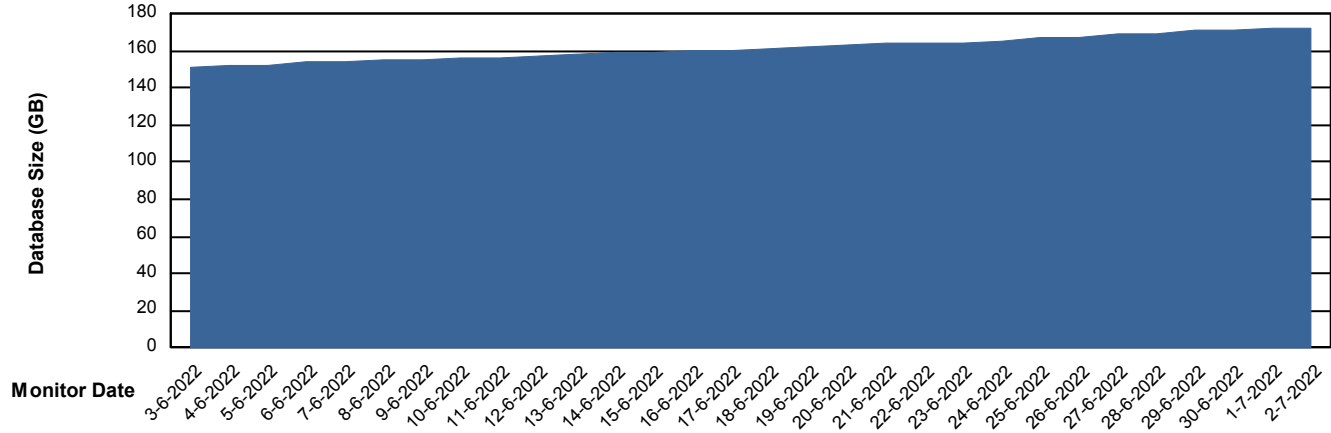

DB Processes Max 1,000
DB Processes Max 0
DB Processes Max 4

Weekly SLA Customer Report

Customer JSG_Production
Database ID 102

Database Performance JSG_PRD_SAREK_DB

Weekly SLA Customer Report

Customer JSG_Production
Database ID 102

DATABASE SIZE JSG_PRD_PICARD_DB

Database growth over last month

DATABASE SIZE JSG_PRD_SAREK_DB

Database growth over last month

Weekly SLA Customer Report

Customer JSG_Production
 Database ID 102

Database Tablespace JSG_PRD_PICARD_DB