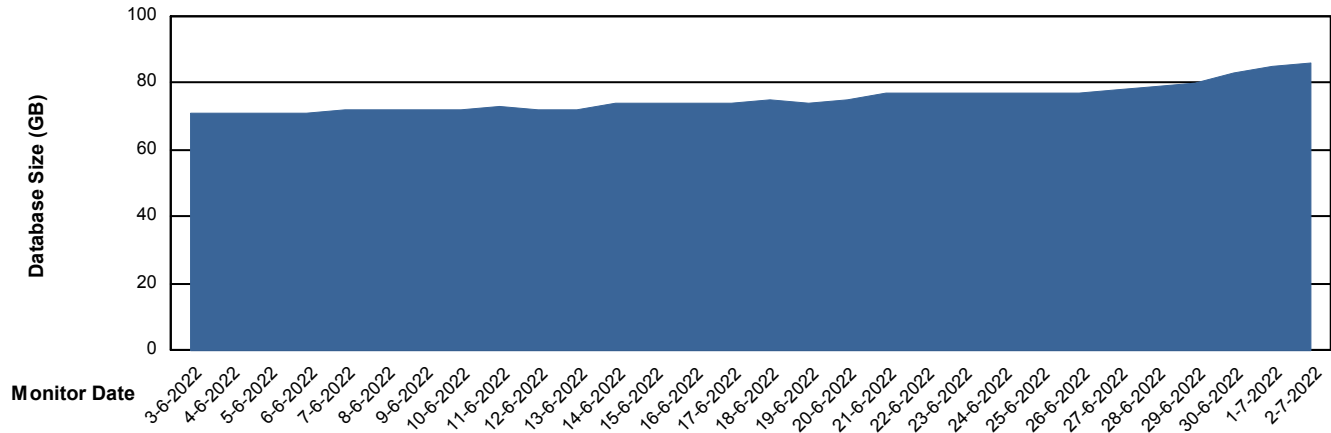

DB Processes Max 1,000
DB Processes Max 0
DB Processes Max 4

Weekly SLA Customer Report

Customer JSG_Production
Database ID 102

Database Performance JSG_PRD_SAREK_DB

Weekly SLA Customer Report

Customer JSG_Production
Database ID 102

DATABASE SIZE JSG_PRD_PICARD_DB

Database growth over last month

DATABASE SIZE JSG_PRD_SAREK_DB

Database growth over last month

Weekly SLA Customer Report

Customer JSG_Production
 Database ID 102

Database Tablespace JSG_PRD_PICARD_DB