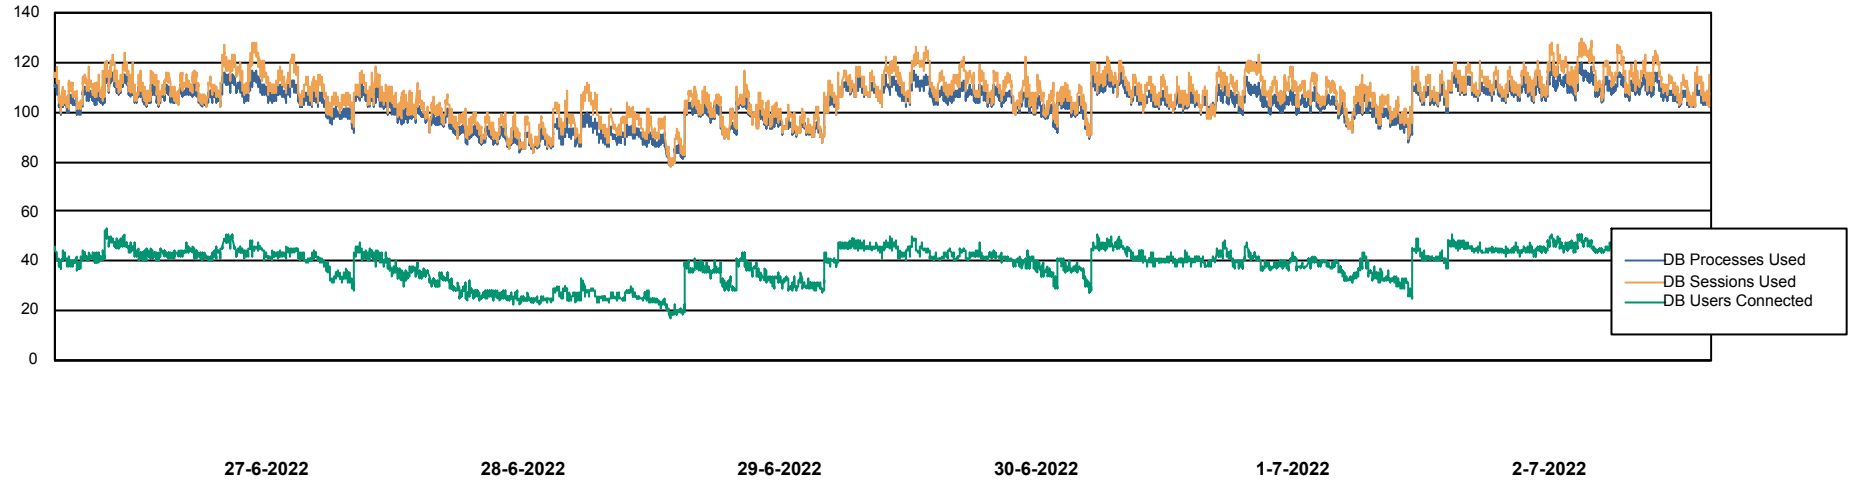

DB Processes Max 1,000
DB Processes Max 0
DB Processes Max 4

Weekly SLA Customer Report

Customer JSG_Production
Database ID 102

Database Performance JSG_PRD_SAREK_DB

Weekly SLA Customer Report

Customer JSG_Production
Database ID 102

DATABASE SIZE JSG_PRD_PICARD_DB

Database growth over last month

DATABASE SIZE JSG_PRD_SAREK_DB

Database growth over last month

Weekly SLA Customer Report

Customer JSG_Production
 Database ID 102

Database Tablespace JSG_PRD_PICARD_DB