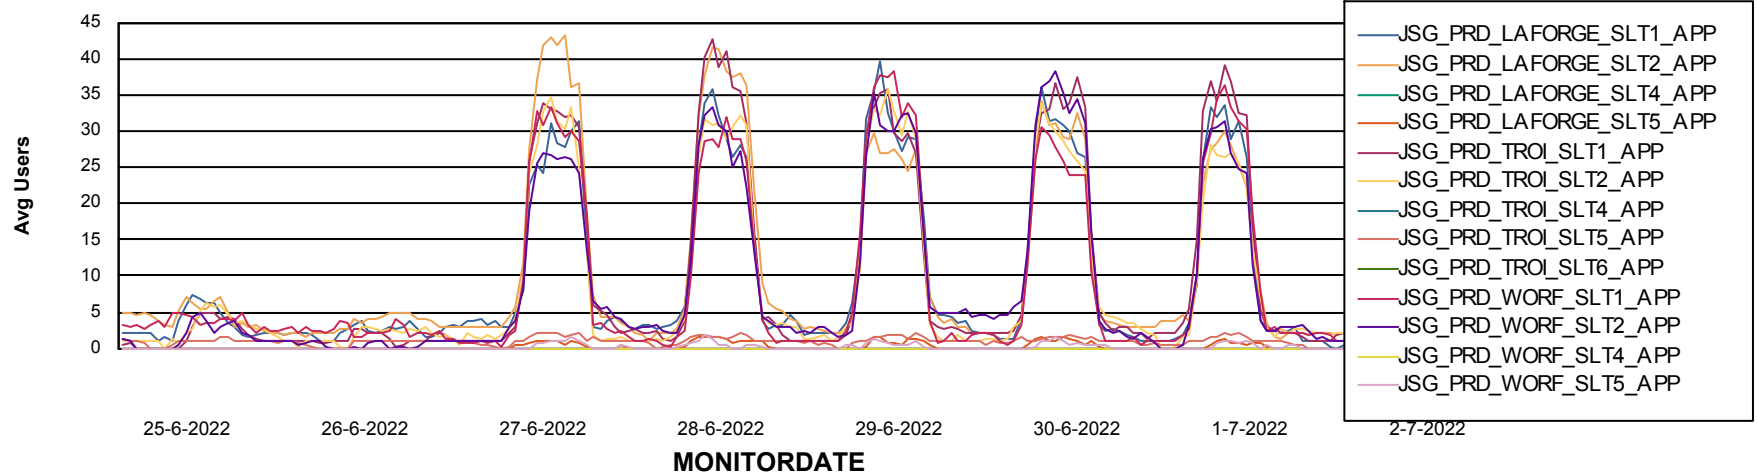

Avg users per day per ABS server