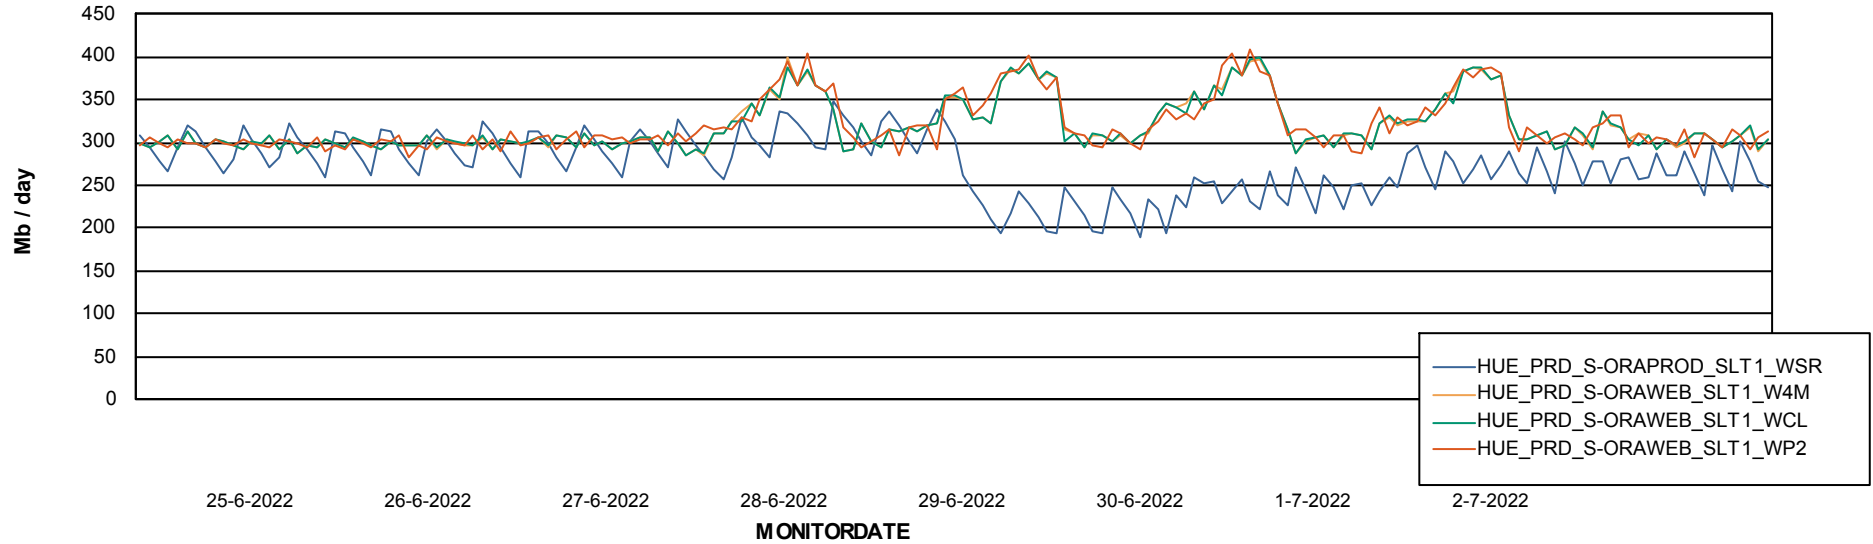

ABSSolute Web Component Services

Avg memory used per ABS Web component