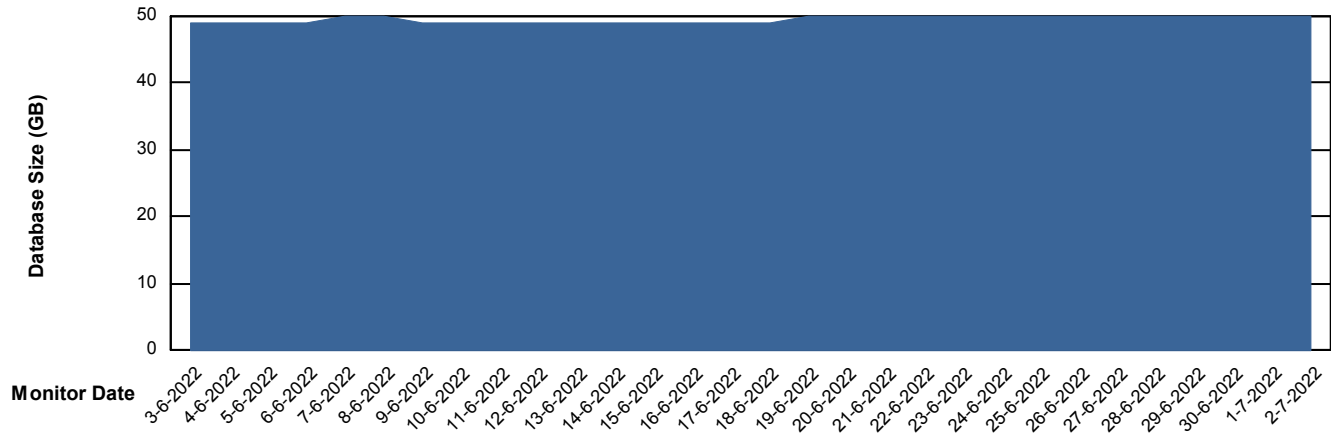

DATABASE SIZE HUE_PRD_S-ORAPROD_DB

Database growth over last month