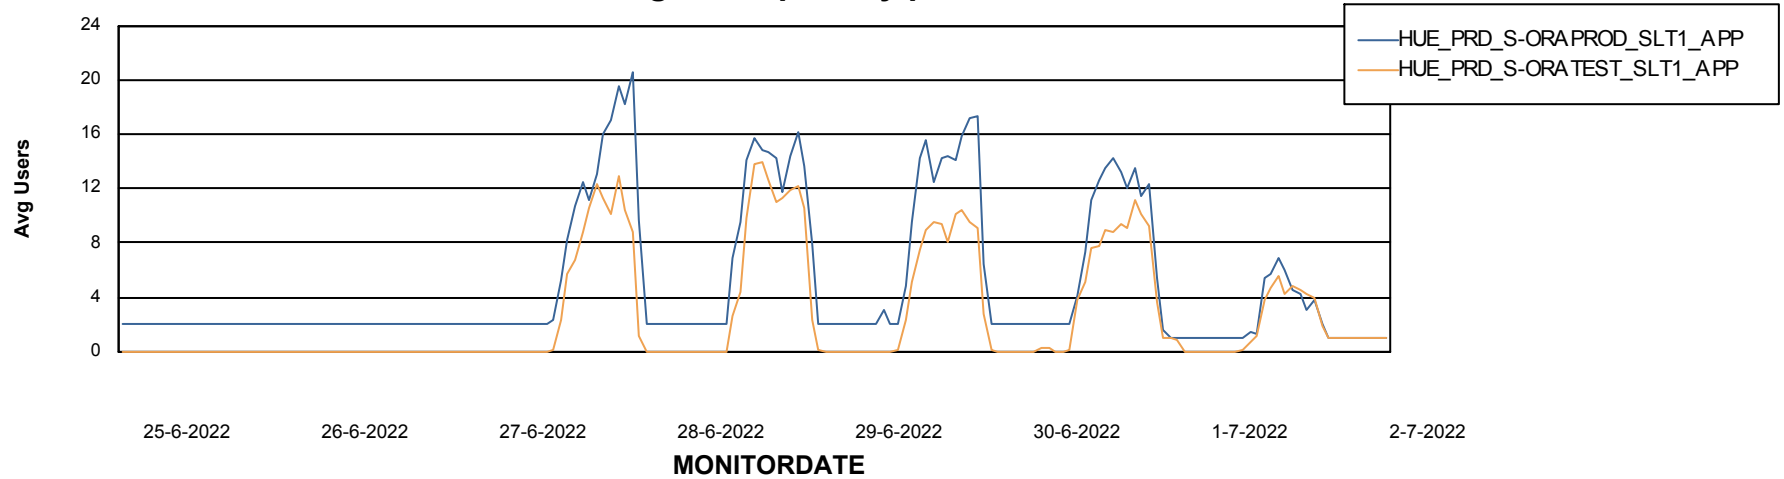

Avg users per day per ABS server