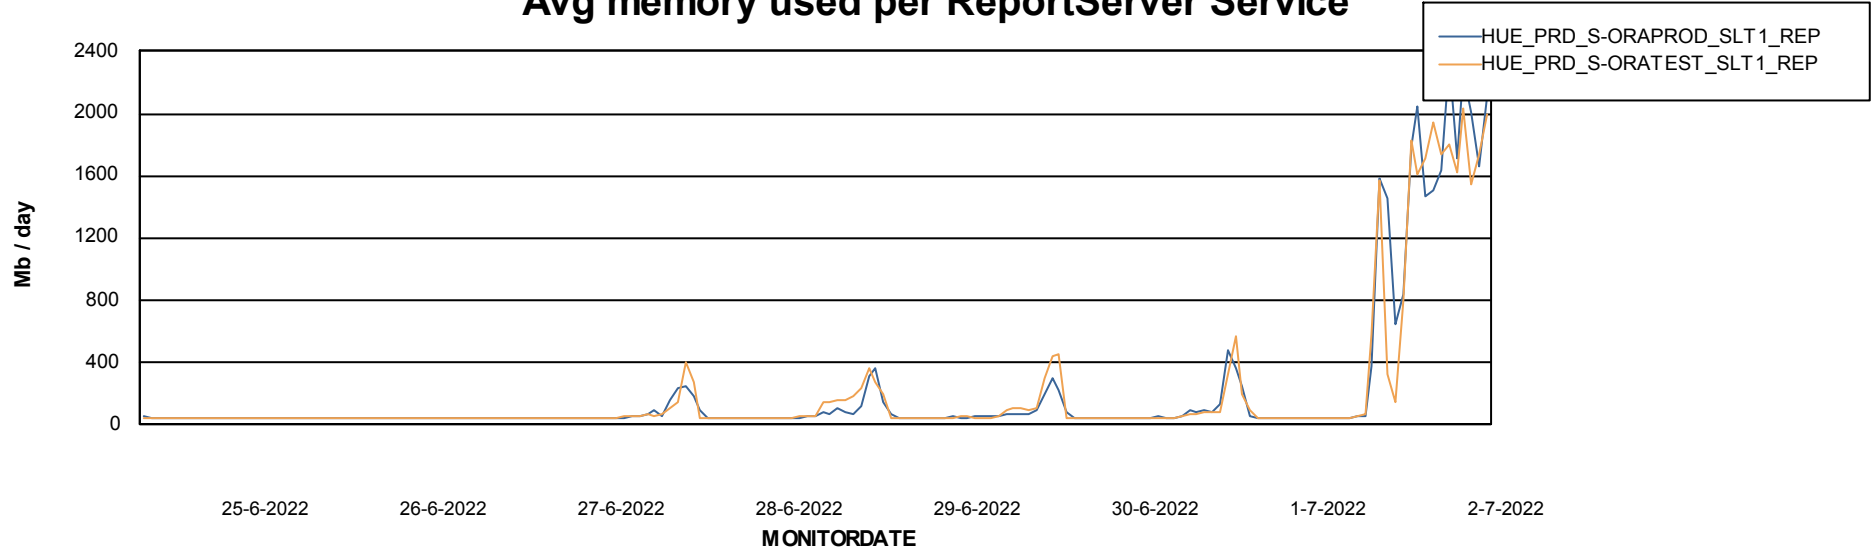

ABSSolute Application ReportServer Services

Avg memory used per ReportServer Service