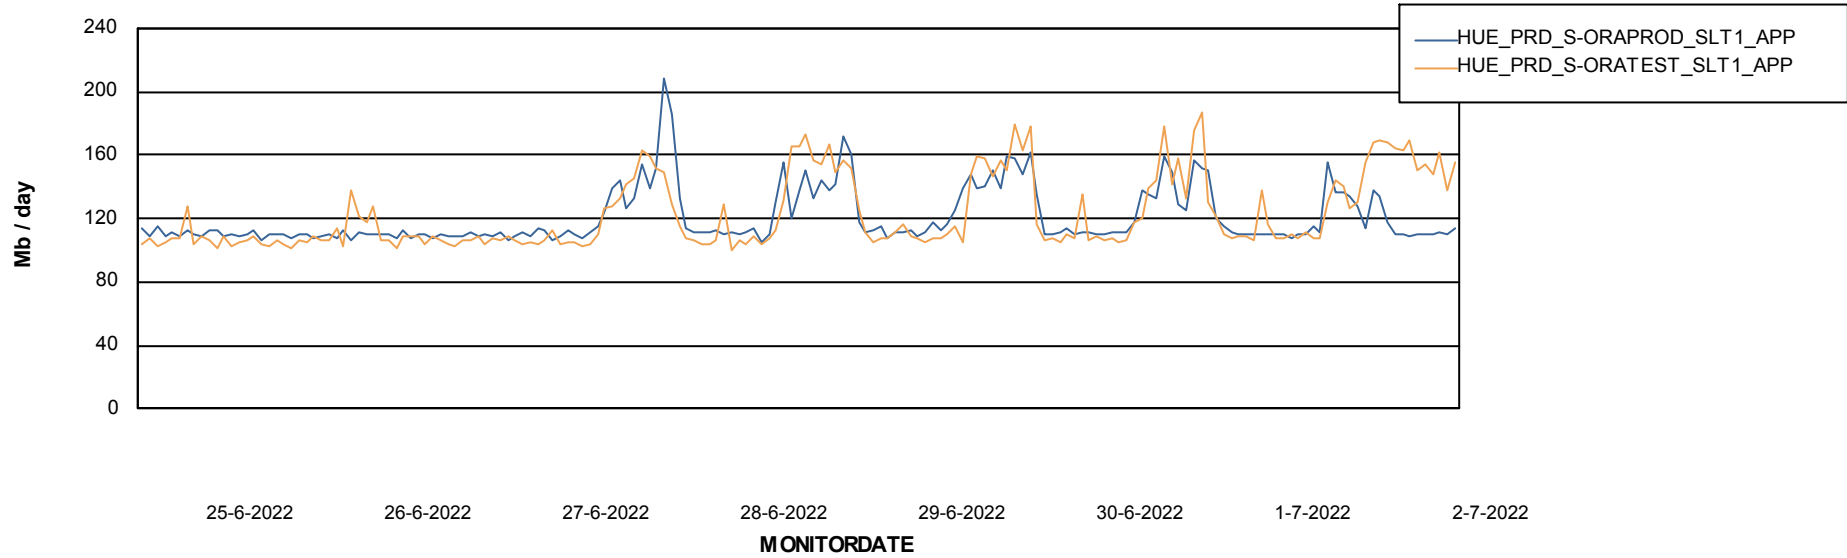

ABSolute Application Server Services

Avg memory used per ABS Server Service