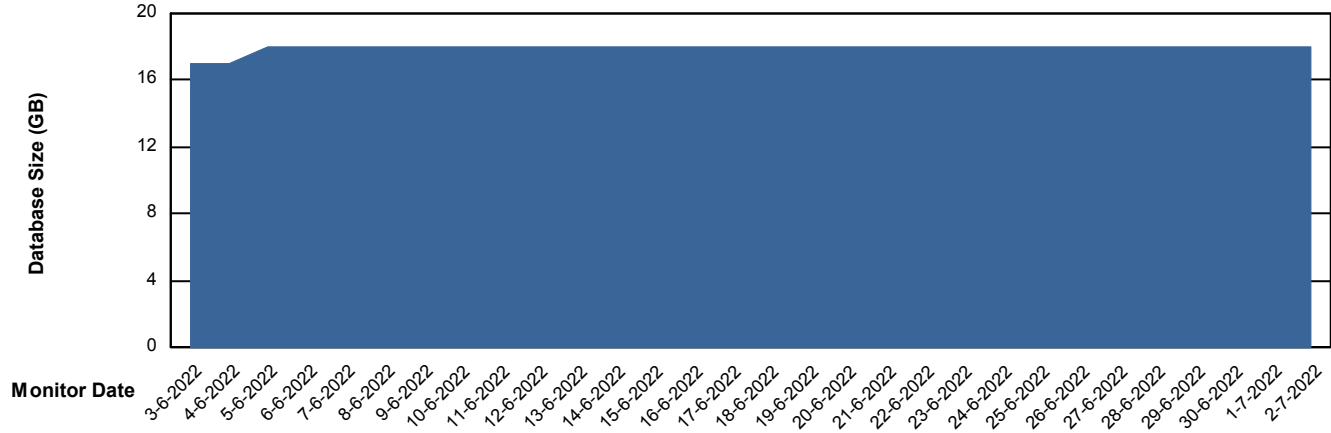

DATABASE SIZE HUE_PRD_S-ORABI_DB

Database growth over last month