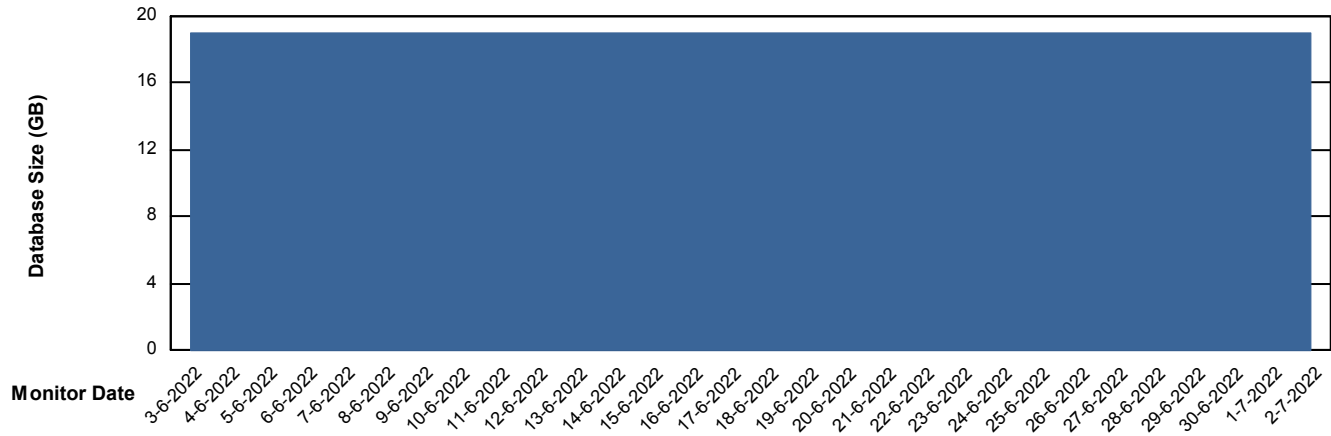

DATABASE SIZE EUT_URM_PRD_URVINA26_DB

Database growth over last month