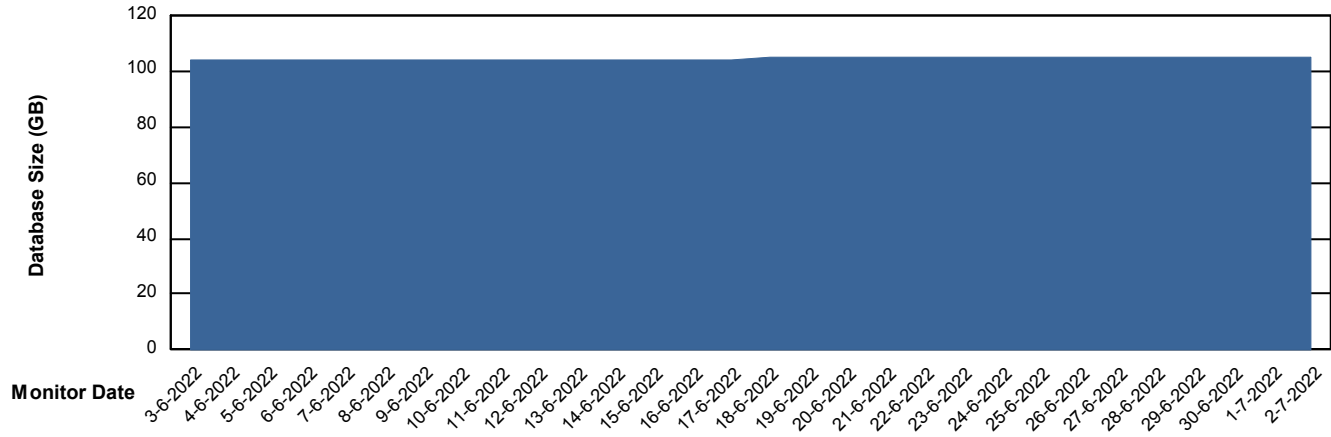

DATABASE SIZE EUT_EUP_PRD_URVINA22T_DB

Database growth over last month