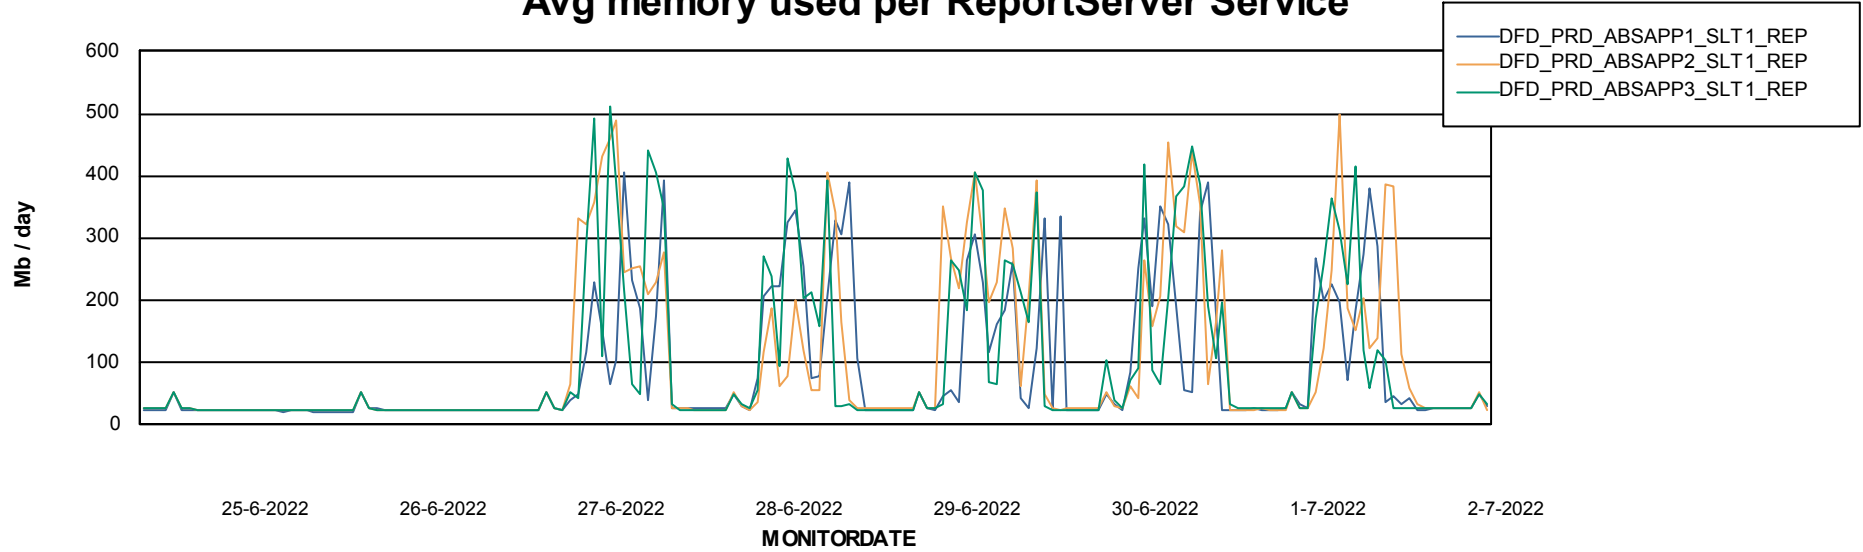

ABSSolute Application ReportServer Services

Avg memory used per ReportServer Service