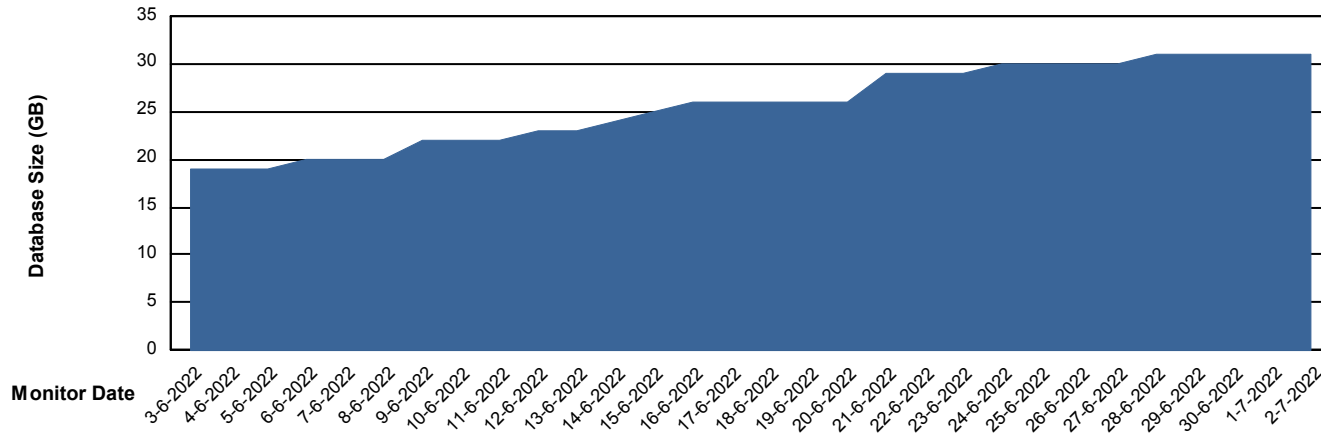

Weekly SLA Customer Report

Customer DFD_Production
Database ID 39

Database Performance DFDDDB_Production

DATABASE SIZE DFDDDB_Production

Database growth over last month

Weekly SLA Customer Report

Customer DFD_Production
 Database ID 39

Database Tablespace DFDDB_Production

Date	Tablespace Name	Filesize (Gb)	Usedsize (Gb)	Percentage free
2-7-2022	ABSDATA	83	0	100
	INDX	161	29	82
1-7-2022	ABSDATA	83	0	100
	INDX	161	29	82
30-6-2022	ABSDATA	83	0	100
	INDX	161	29	82
29-6-2022	ABSDATA	83	0	100
	INDX	161	29	82
28-6-2022	ABSDATA	83	0	100
	INDX	161	29	82
27-6-2022	ABSDATA	83	0	100
	INDX	161	28	83
26-6-2022	ABSDATA	83	0	100
	INDX	161	28	83