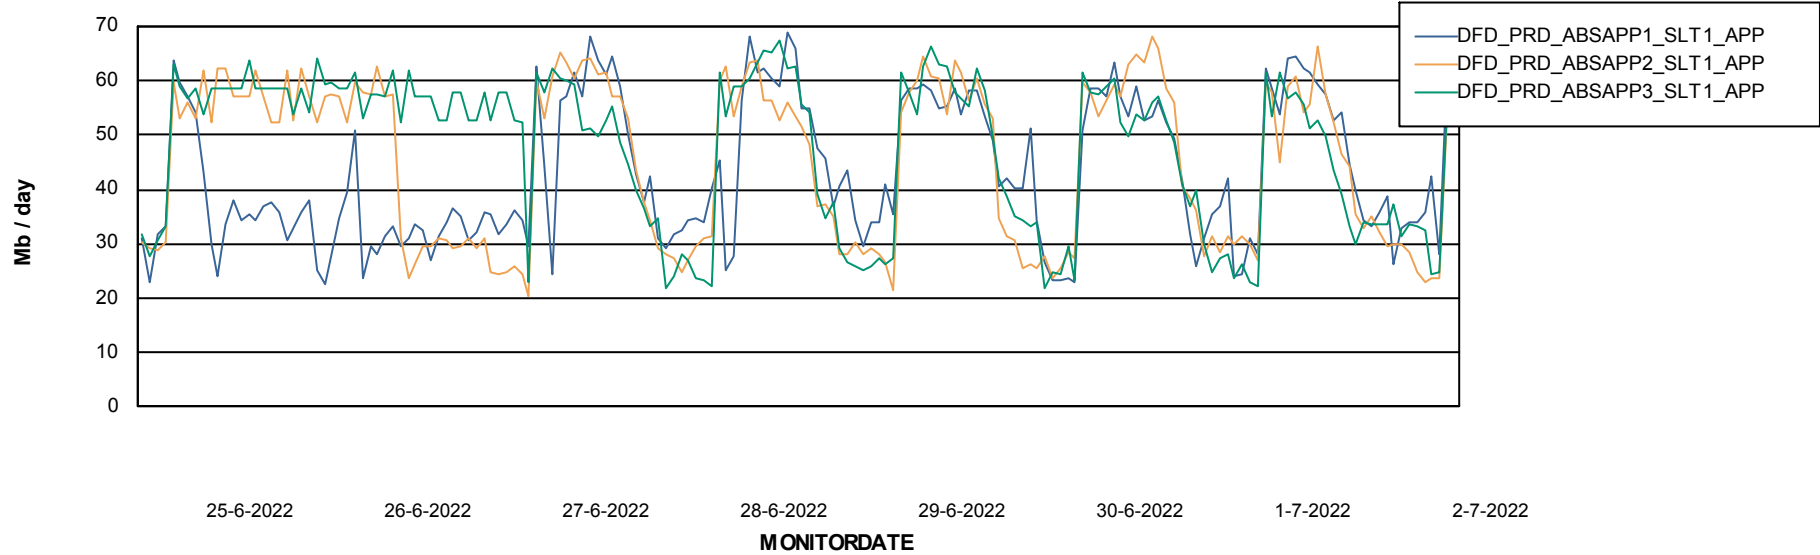

Weekly SLA Customer Report

Customer DFD_Production
Database ID 39

Database Performance DFDDDB_Production

DATABASE SIZE DFDDDB_Production

Database growth over last month

Weekly SLA Customer Report

Customer DFD_Production
 Database ID 39

Database Tablespace DFDDB_Production

Date	Tablespace Name	Filesize (Gb)	Usedsize (Gb)	Percentage free
2-7-2022	ABSDATA	83	0	100
	INDX	161	29	82
1-7-2022	ABSDATA	83	0	100
	INDX	161	29	82
30-6-2022	ABSDATA	83	0	100
	INDX	161	29	82
29-6-2022	ABSDATA	83	0	100
	INDX	161	29	82
28-6-2022	ABSDATA	83	0	100
	INDX	161	29	82
27-6-2022	ABSDATA	83	0	100
	INDX	161	28	83
26-6-2022	ABSDATA	83	0	100
	INDX	161	28	83

Weekly SLA Customer Report

Customer DFD_Production
Database ID 39

ABSSolute Application Server Services

Avg memory used per ABS Server Service

Avg users per day per ABS server

Weekly SLA Customer Report

Customer DFD_Production
Database ID 39