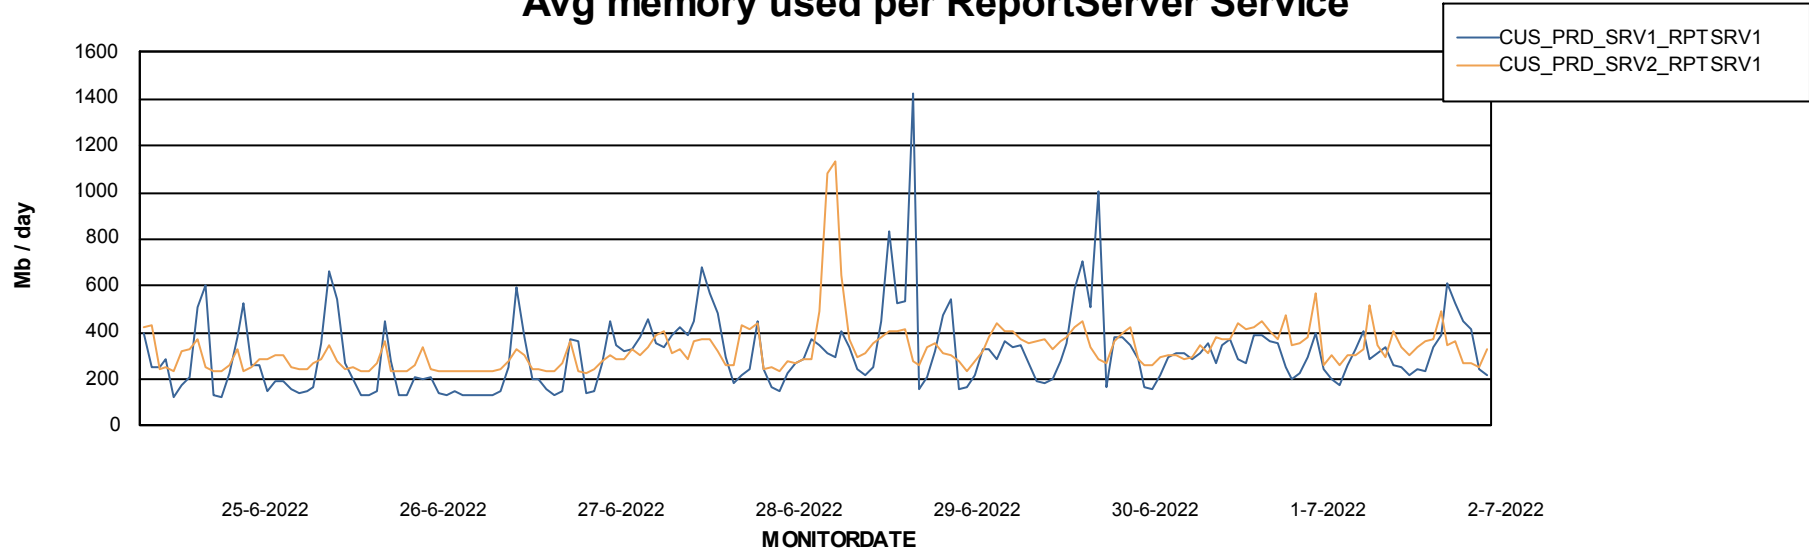

Avg users per day per ABS server

Weekly SLA Customer Report

Customer CUS_Production
Database ID 131

ABSSolute Web Component Services

Avg memory used per ReportServer Service

Weekly SLA Customer Report

Customer CUS_Production
Database ID 131