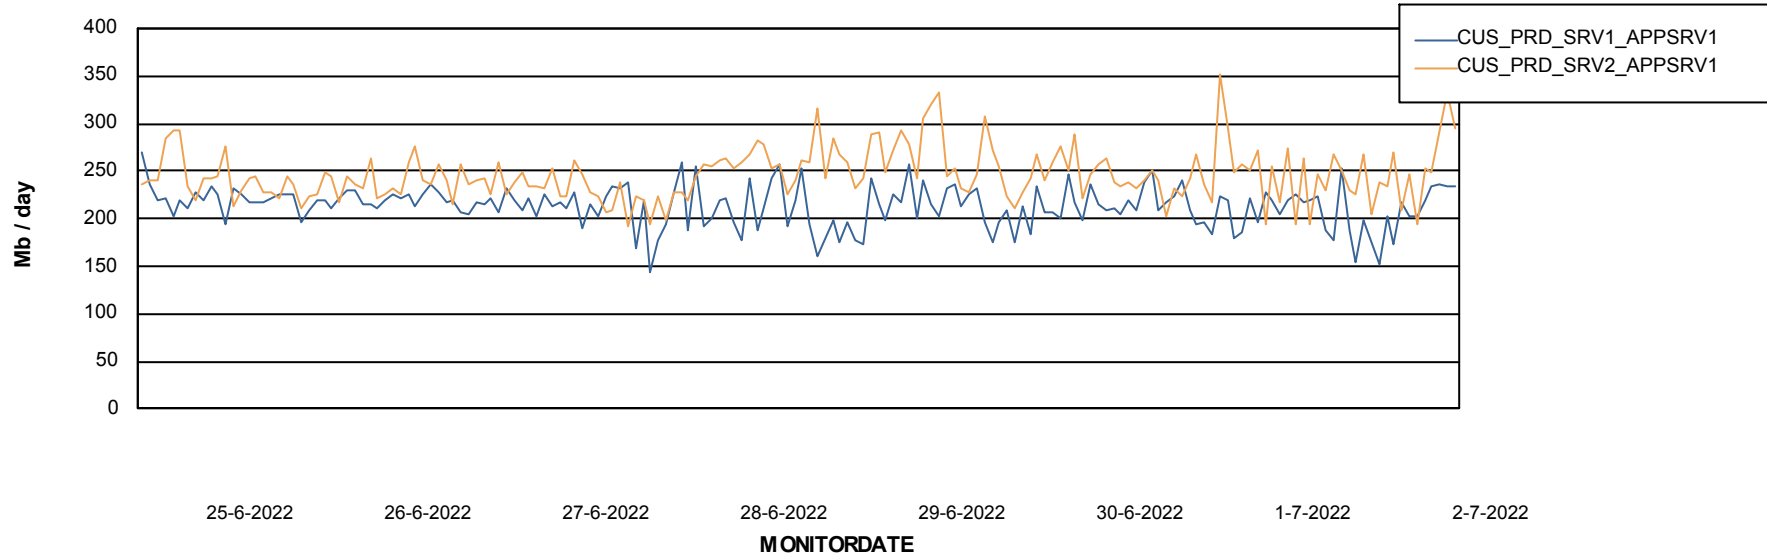

Standby Database Health CUS_Production

Recovery lag for last 7 days

Weekly SLA Customer Report

Customer CUS_Production
Database ID 131

ABSSolute Application Server Services

Avg memory used per ABS Server Service