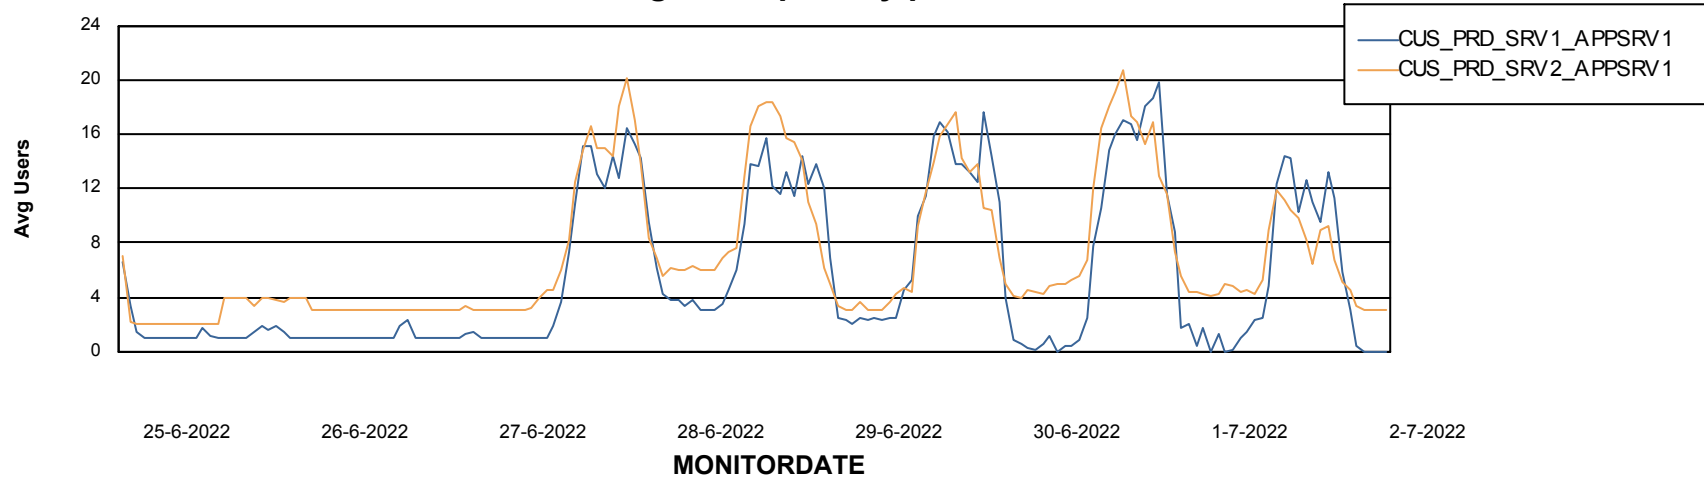

Avg users per day per ABS server