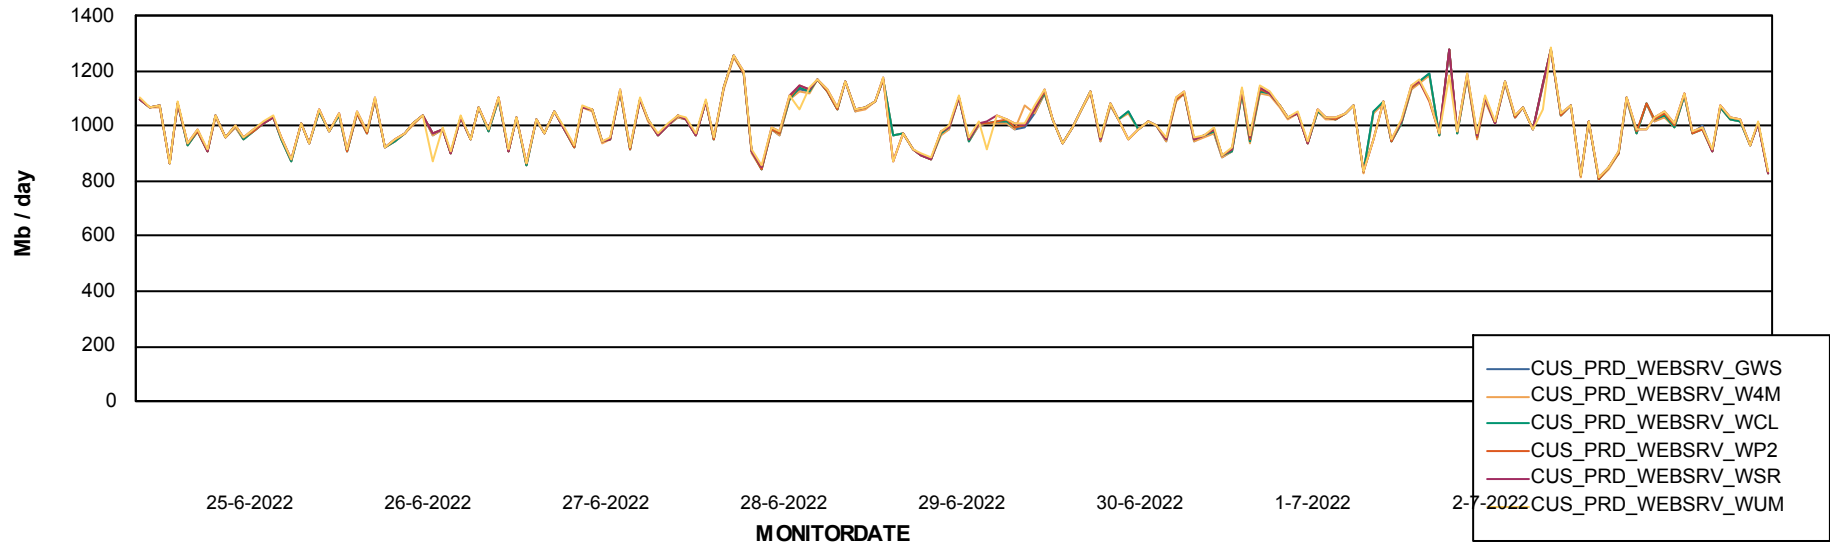

ABSSolute Web Component Services

Avg memory used per ABS Web component