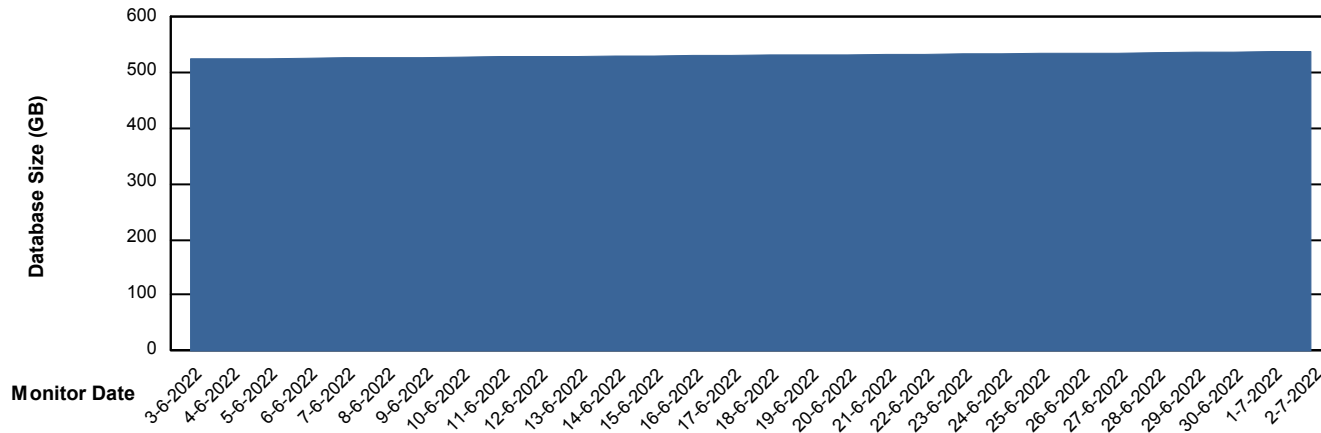

DATABASE SIZE CUS_ProdDB_Primary

Database growth over last month