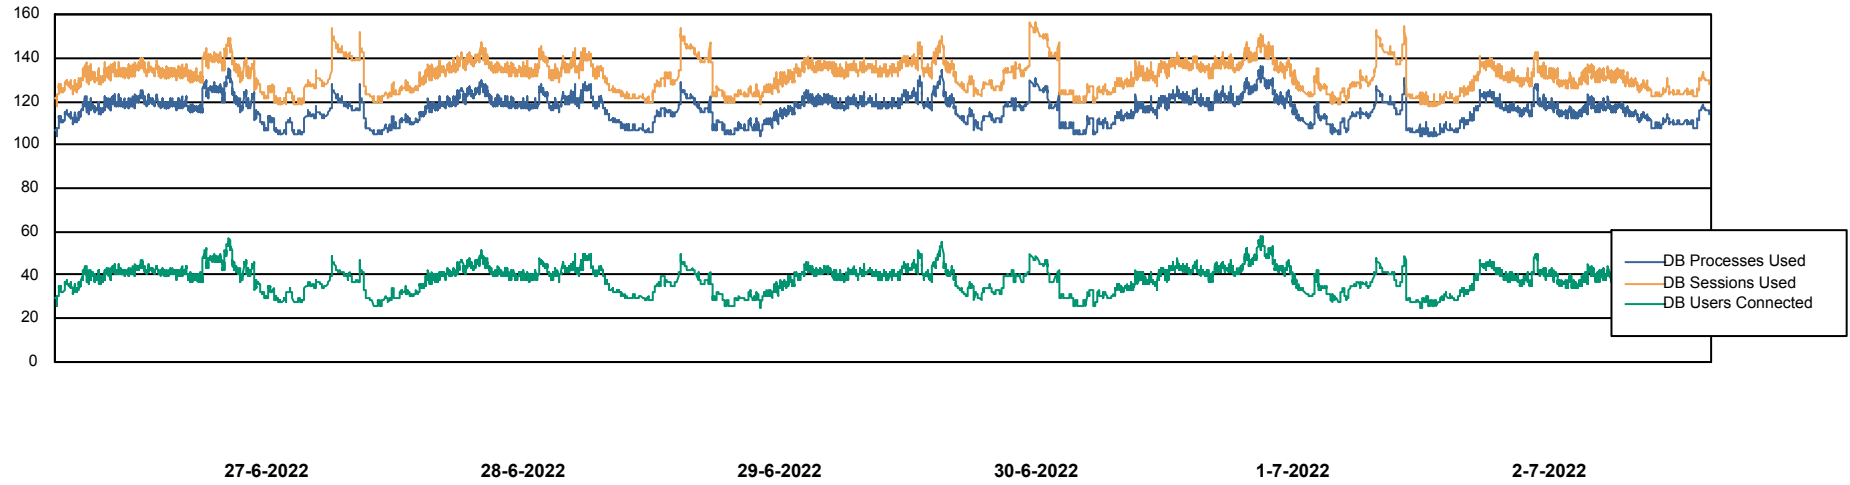

Harddisk Usage CUS_StandByDBSrv_ABSDb2

	Free disk space on C: (%)	Total disk space on C: (Gb)	Used disk space on C: (Gb)	Free disk space on D: (%)	Total disk space on D: (Gb)	Used disk space on D: (Gb)
2-7-2022	71	199	59	25	1,024	771
1-7-2022	71	199	59	25	1,024	770
30-6-2022	71	199	58	25	1,024	772
29-6-2022	71	199	58	25	1,024	770
28-6-2022	71	199	58	25	1,024	767
27-6-2022	71	199	58	26	1,024	759
26-6-2022	71	199	57	26	1,024	759

Weekly SLA Customer Report

Customer CUS_Production
Database ID 131

Database Performance CUS_ProdDB_Primary

Weekly SLA Customer Report

Customer CUS_Production
Database ID 131

Database Performance CUS_ProdDB_Standby