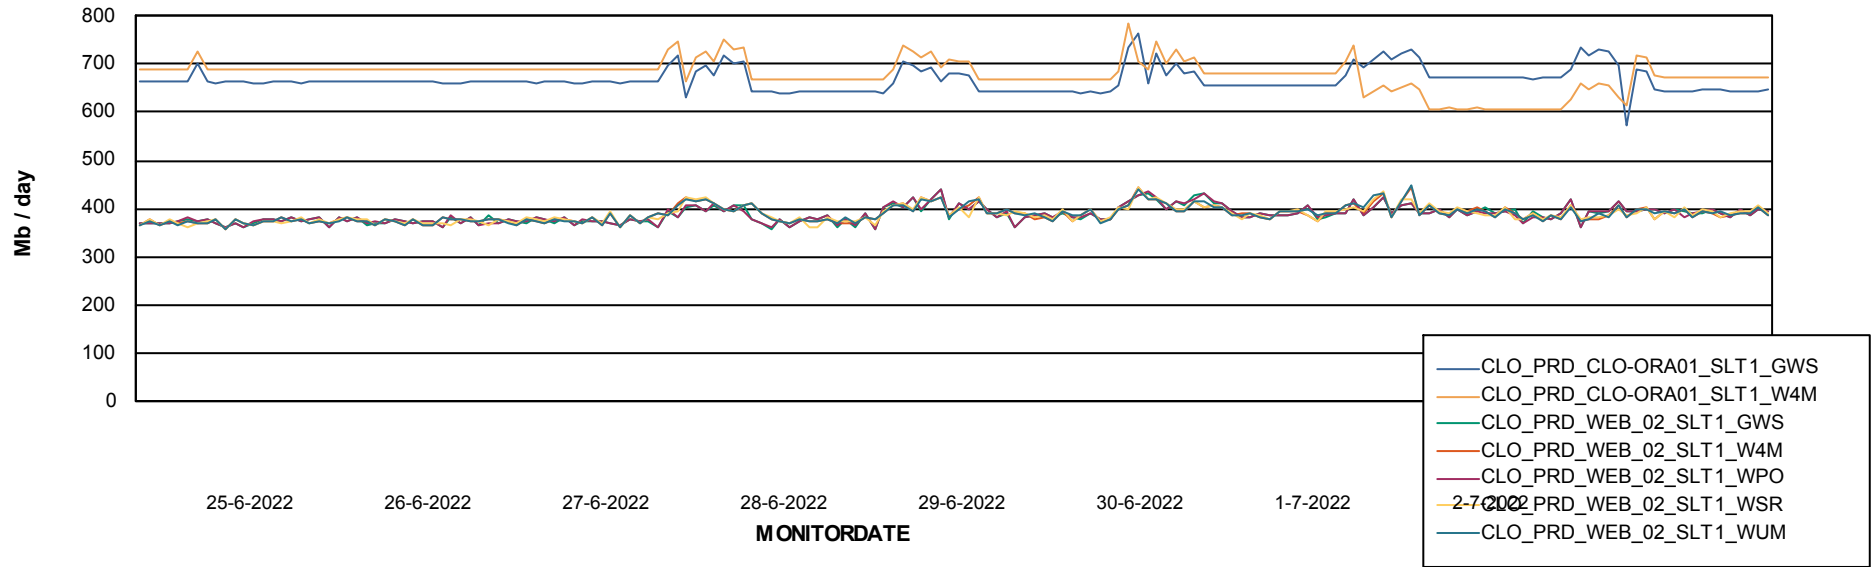

ABSSolute Web Component Services

Avg memory used per ABS Web component