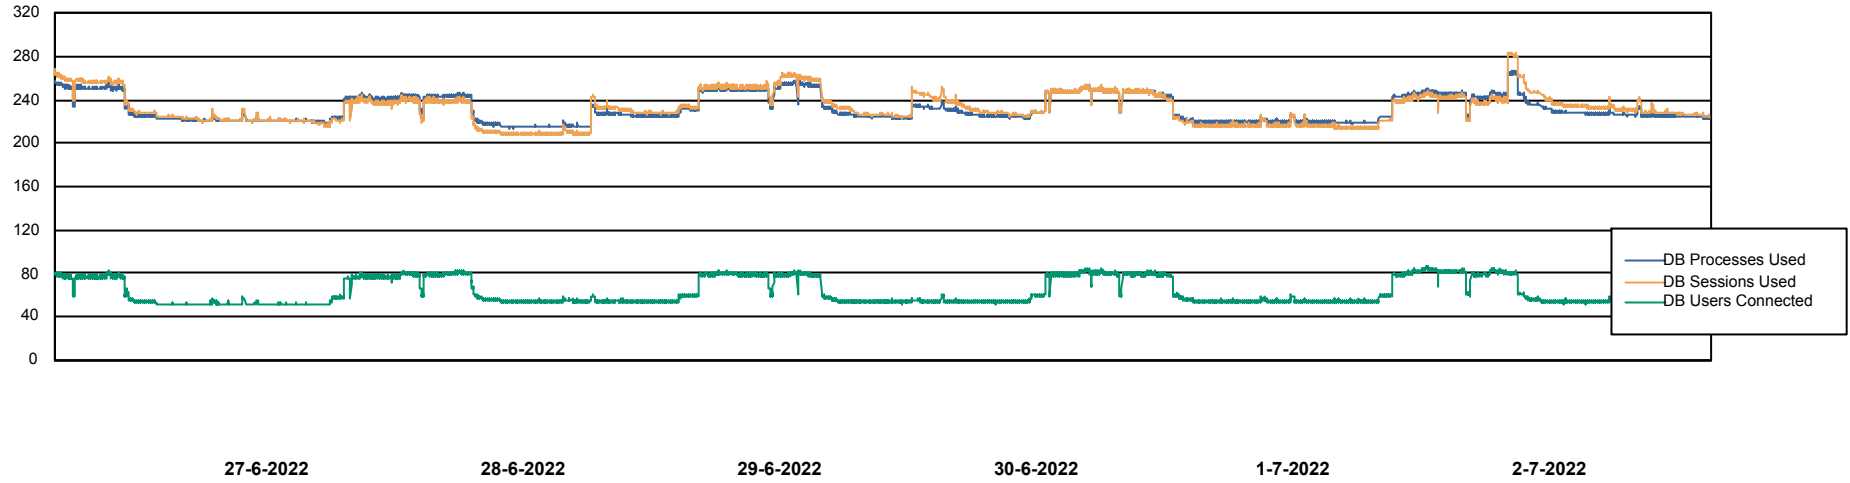

Database Performance CLODB_PRD_CLO-ORA01