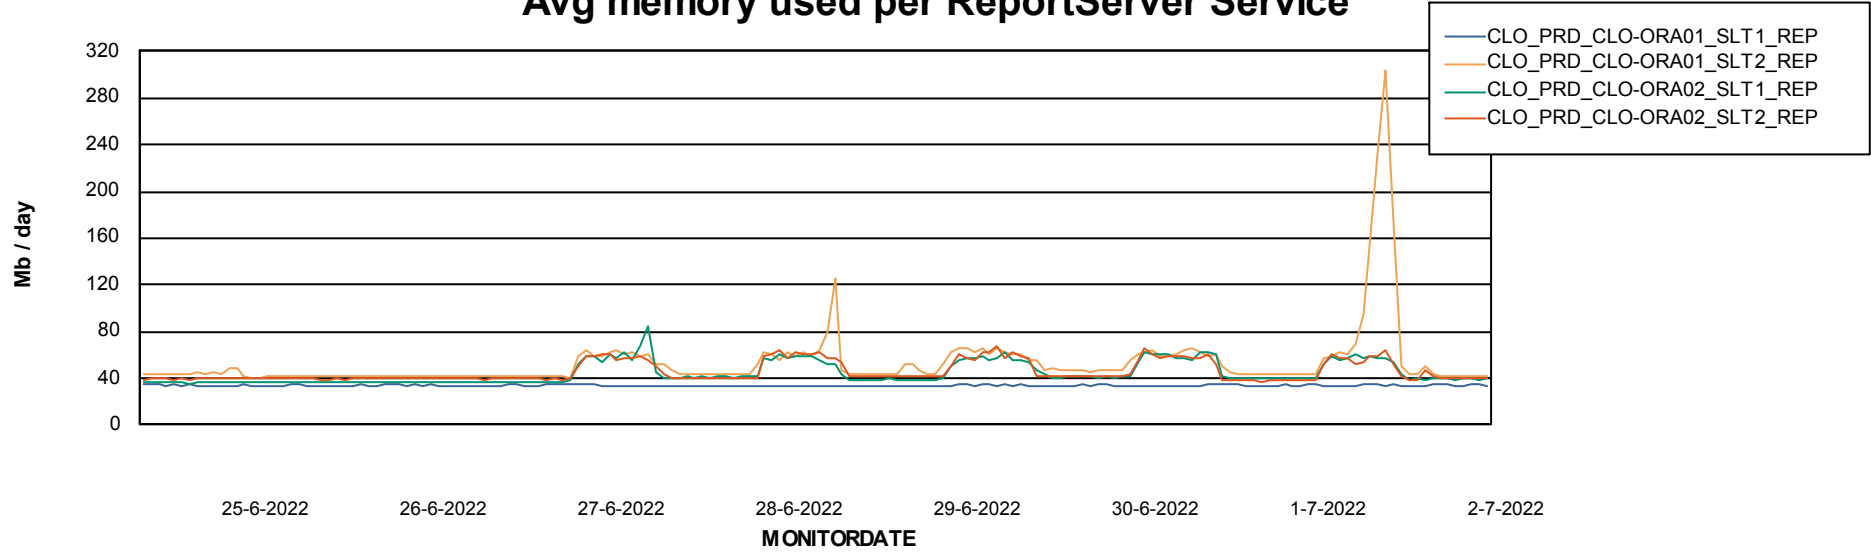

ABSSolute Application ReportServer Services

Avg memory used per ReportServer Service