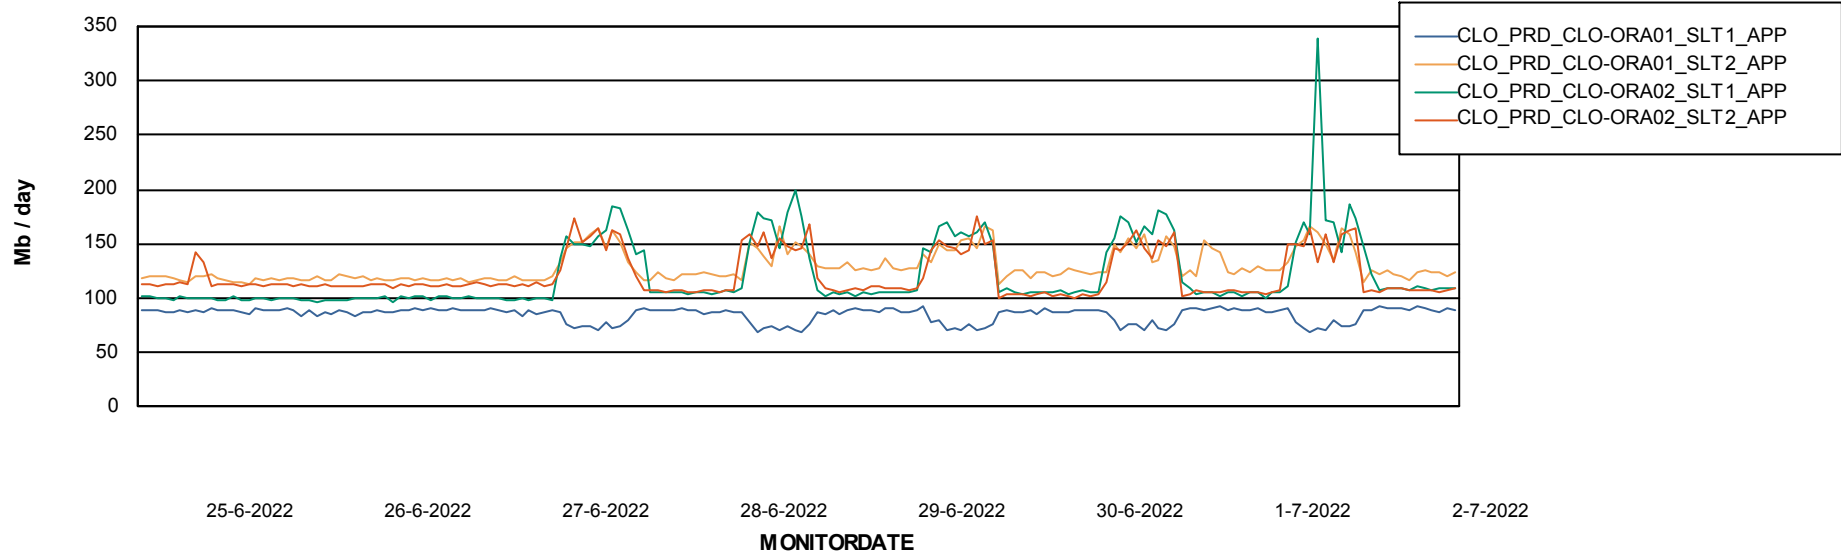

ABSSolute Application Server Services

Avg memory used per ABS Server Service