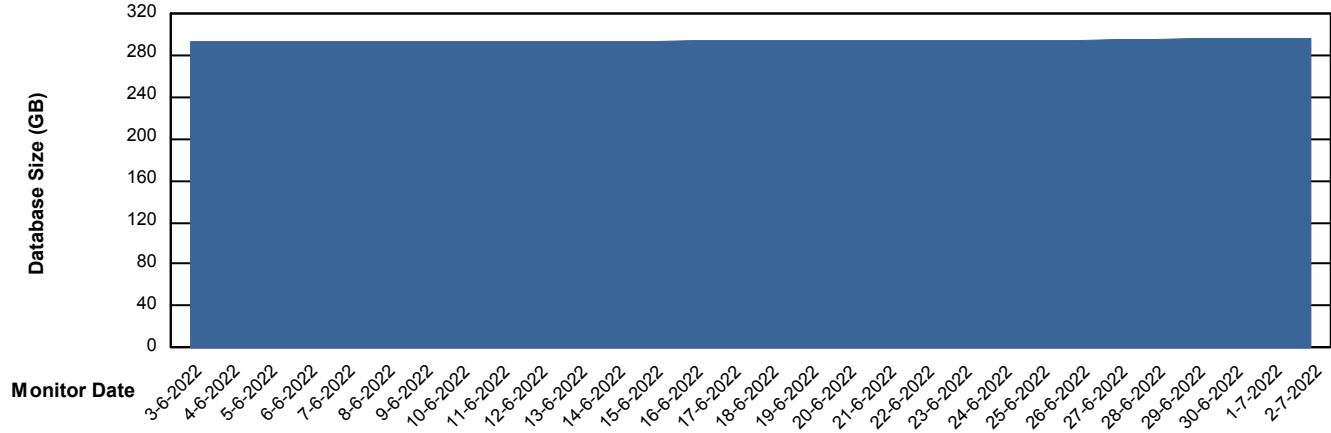

DATABASE SIZE CLODB_PRD_CLO-ORA01

Database growth over last month