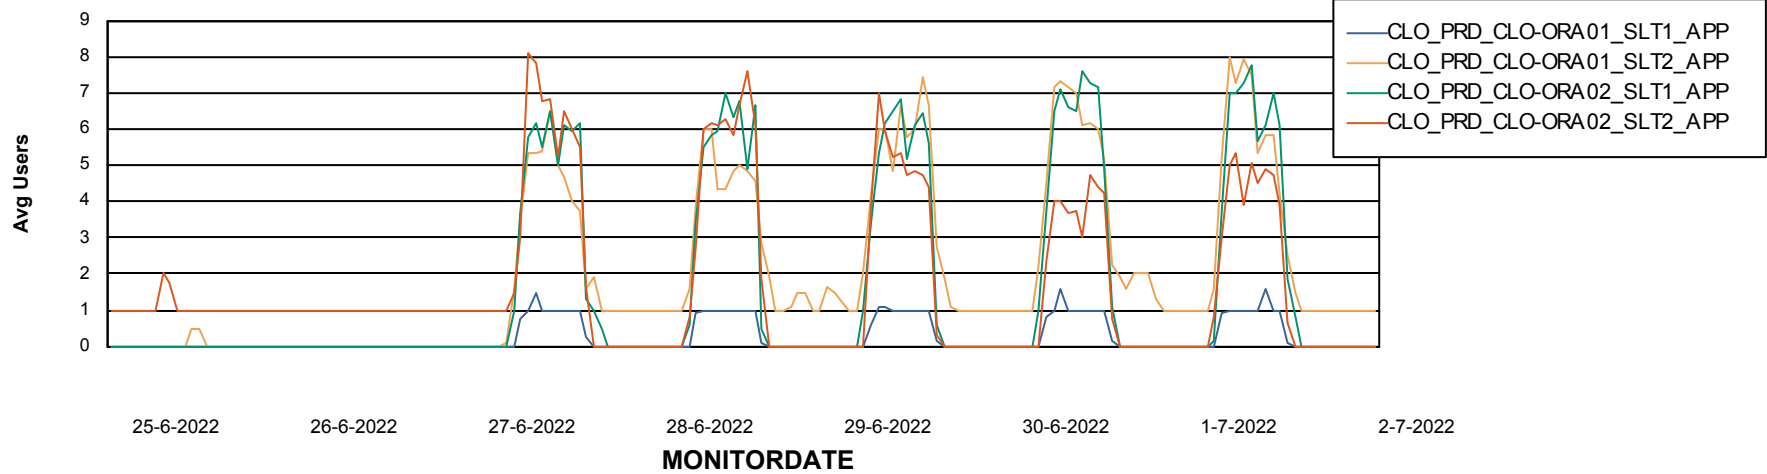

Avg users per day per ABS server