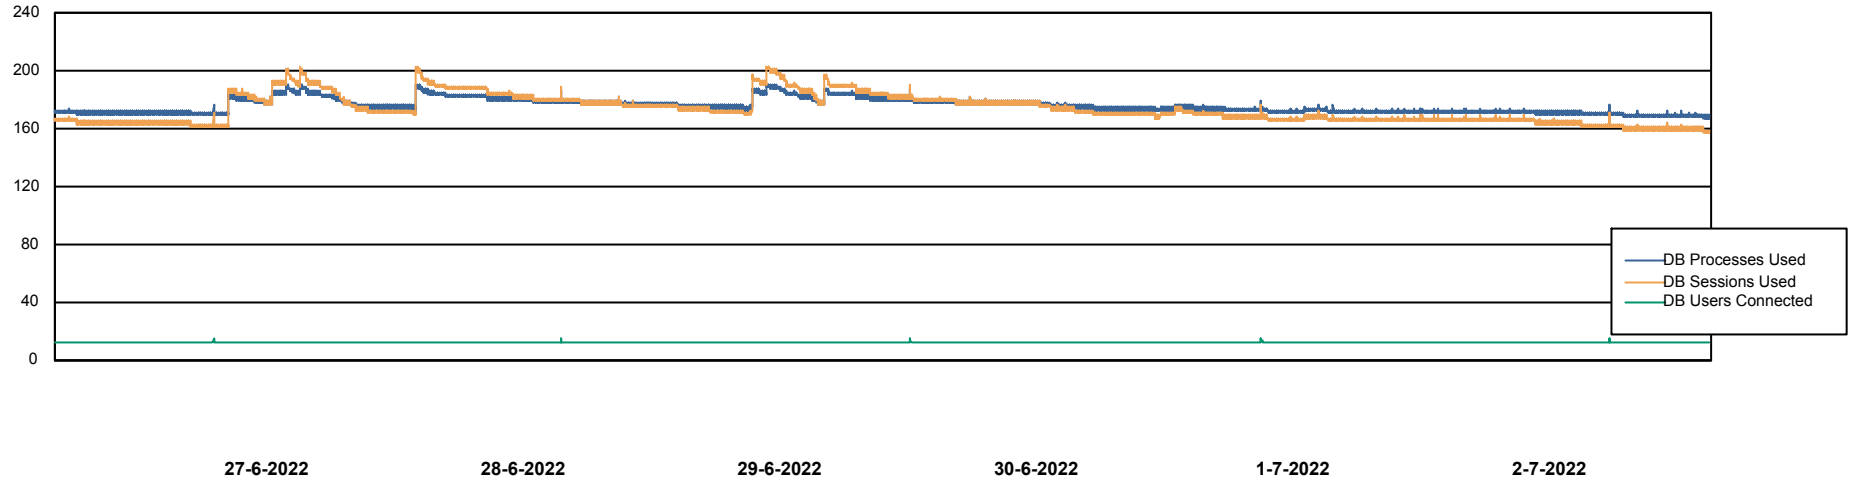

Database Performance CLODB_TEST_CLO-ORA02