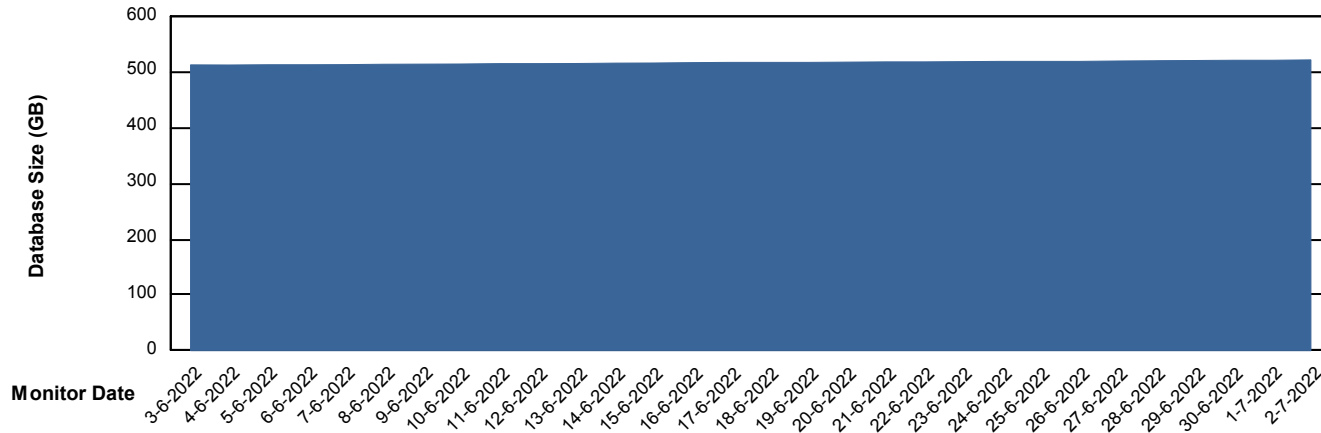

Customer BGG_Production
Database ID 58

Database Performance BGGDB_Standby

Weekly SLA Customer Report

Customer BGG_Production
Database ID 58

DATABASE SIZE BGGDB_BI

Database growth over last month

DATABASE SIZE BGGDB_Production

Database growth over last month

Weekly SLA Customer Report

Customer BGG_Production
Database ID 58

Database Tablespace BGGDB_BI

Date	Tablespace Name	Filesize (Gb)	Usedsize (Gb)	Percentage free
2-7-2022	ABSDATA	168	141	16
	INDX	212	174	18
1-7-2022	ABSDATA	168	141	16
	INDX	212	175	17
30-6-2022	ABSDATA	168	141	16
	INDX	212	174	18
29-6-2022	ABSDATA	168	141	16
	INDX	212	174	18
28-6-2022	ABSDATA	168	140	17
	INDX	212	174	18
27-6-2022	ABSDATA	168	140	17
	INDX	212	174	18
26-6-2022	ABSDATA	168	141	16
	INDX	212	174	18