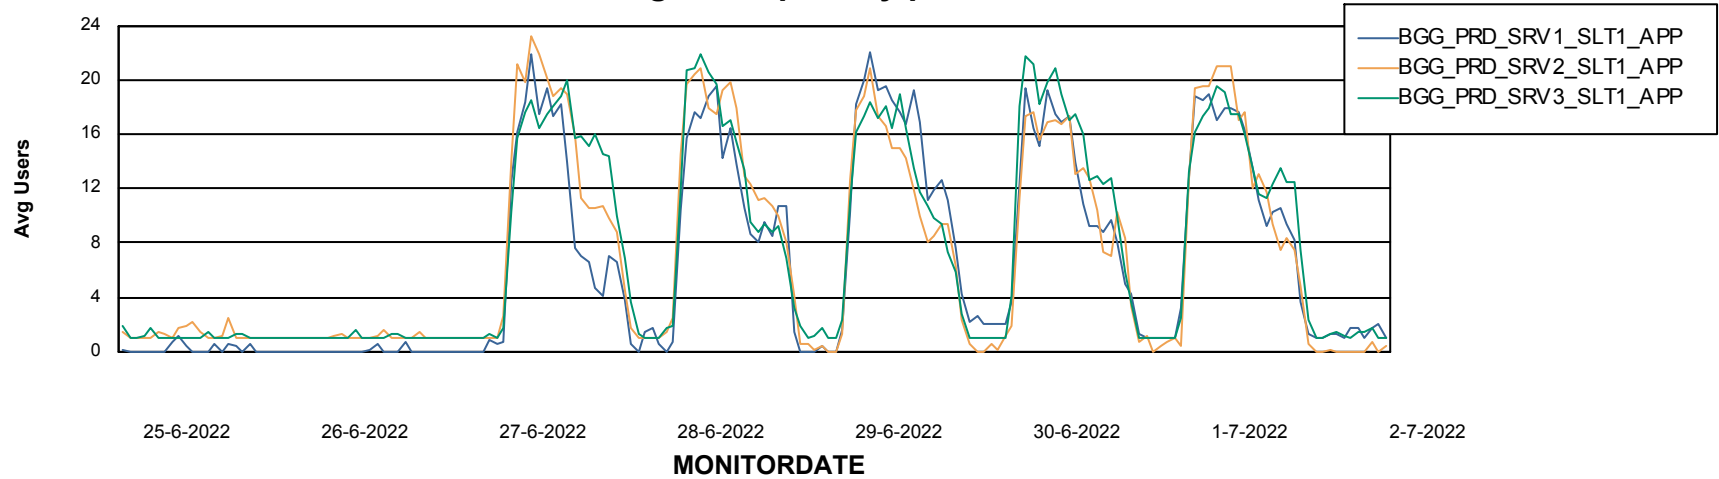

Avg users per day per ABS server