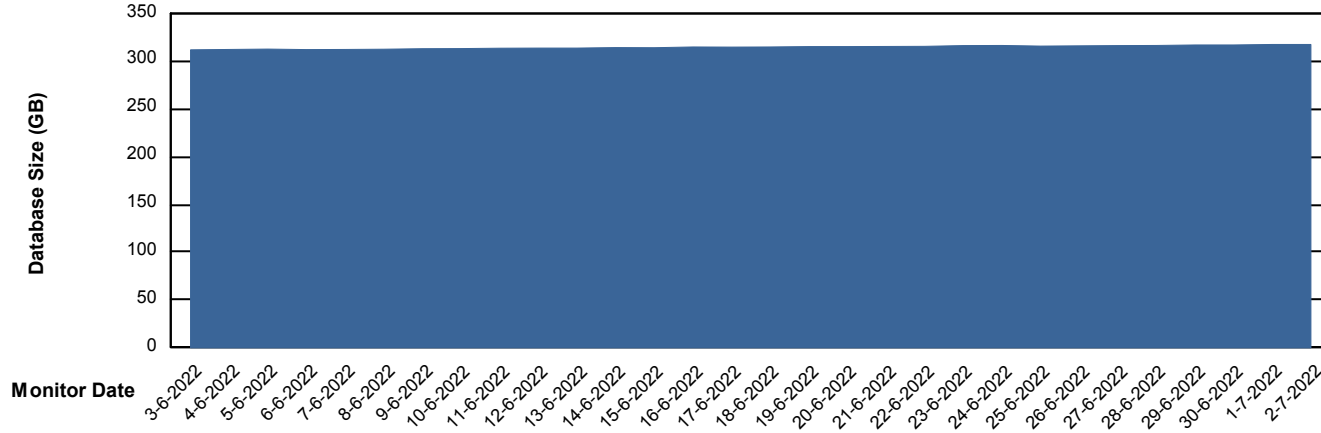

Customer BGG_Production
Database ID 58

Database Performance BGGDB_Standby

Weekly SLA Customer Report

Customer BGG_Production
Database ID 58

DATABASE SIZE BGGDB_BI

Database growth over last month

DATABASE SIZE BGGDB_Production

Database growth over last month

Weekly SLA Customer Report

Customer BGG_Production
Database ID 58

Database Tablespace BGGDB_BI

Date	Tablespace Name	Filesize (Gb)	Usedsize (Gb)	Percentage free
2-7-2022	ABSDATA	168	141	16
	INDX	212	174	18
1-7-2022	ABSDATA	168	141	16
	INDX	212	175	17
30-6-2022	ABSDATA	168	141	16
	INDX	212	174	18
29-6-2022	ABSDATA	168	141	16
	INDX	212	174	18
28-6-2022	ABSDATA	168	140	17
	INDX	212	174	18
27-6-2022	ABSDATA	168	140	17
	INDX	212	174	18
26-6-2022	ABSDATA	168	141	16
	INDX	212	174	18