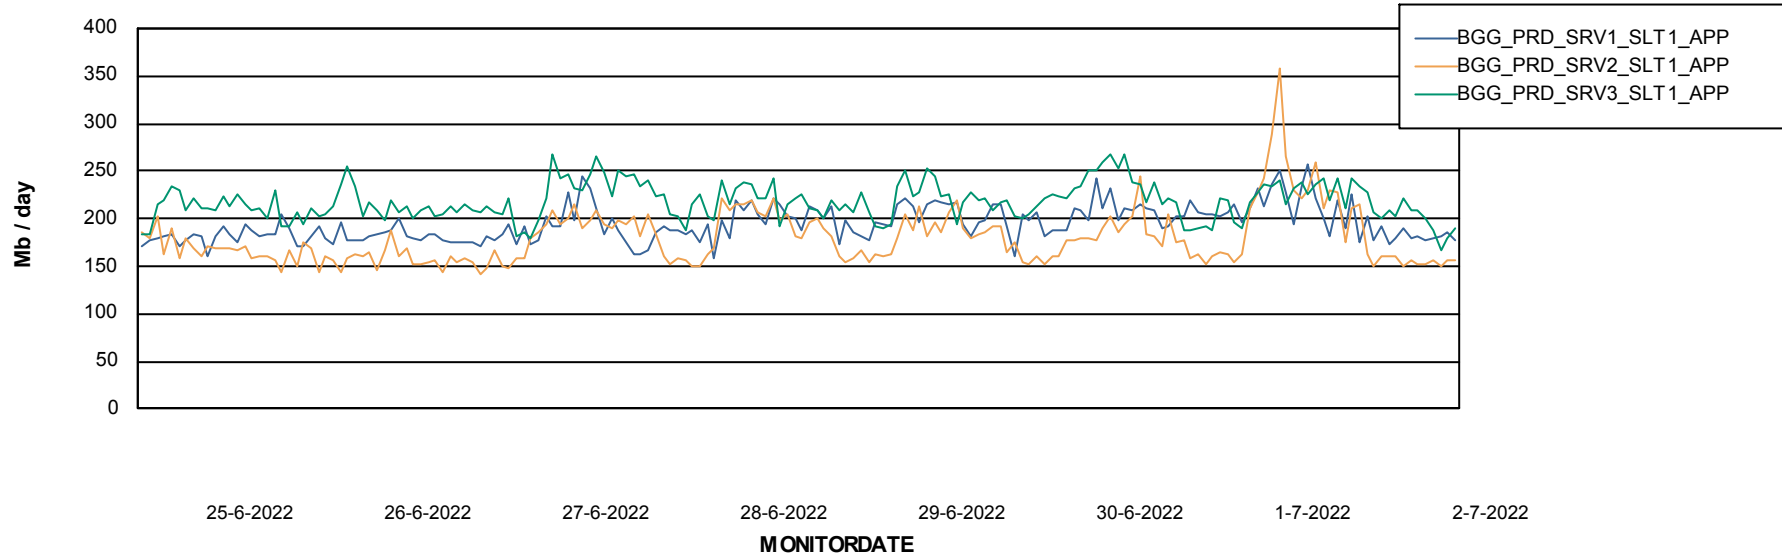

ABSSolute Application Server Services

Avg memory used per ABS Server Service