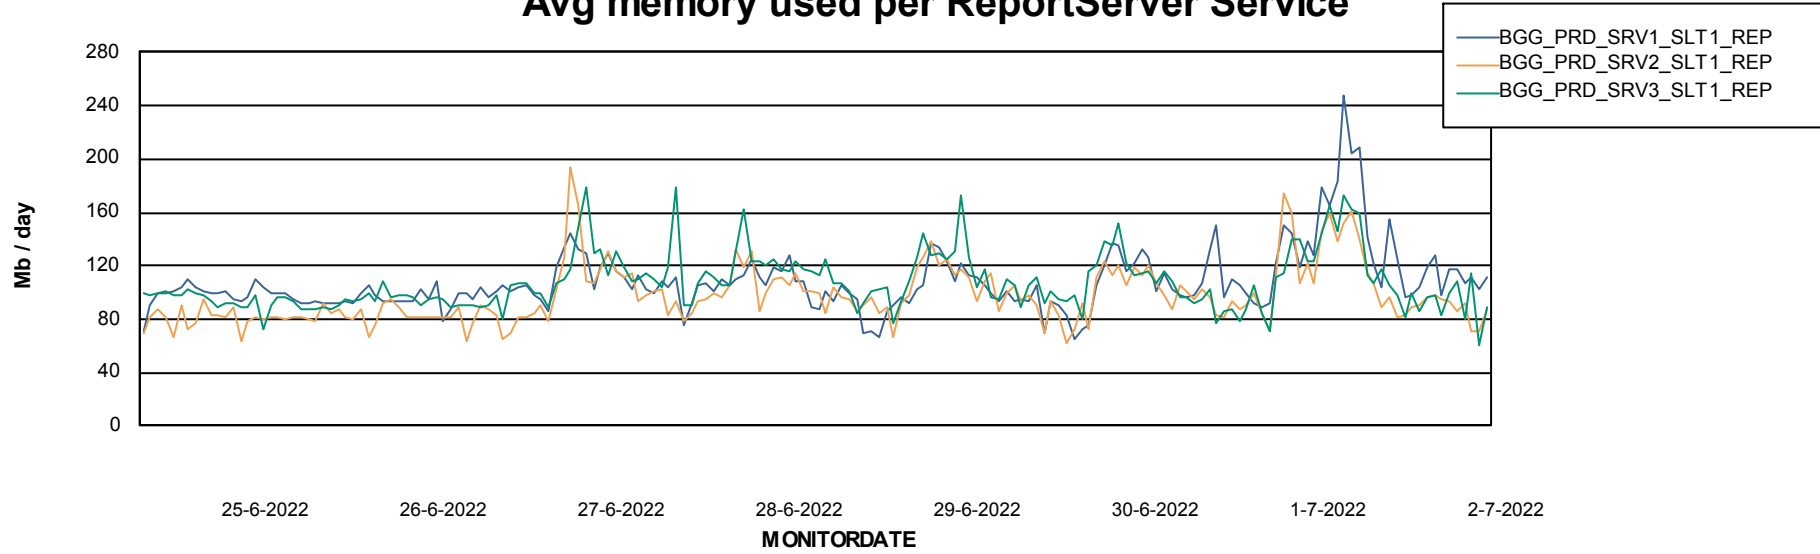

Avg memory used per ABS Server Service

Avg users per day per ABS server

Weekly SLA Customer Report

Customer BGG_Production
Database ID 58

ABSSolute Application ReportServer Services

Avg memory used per ReportServer Service