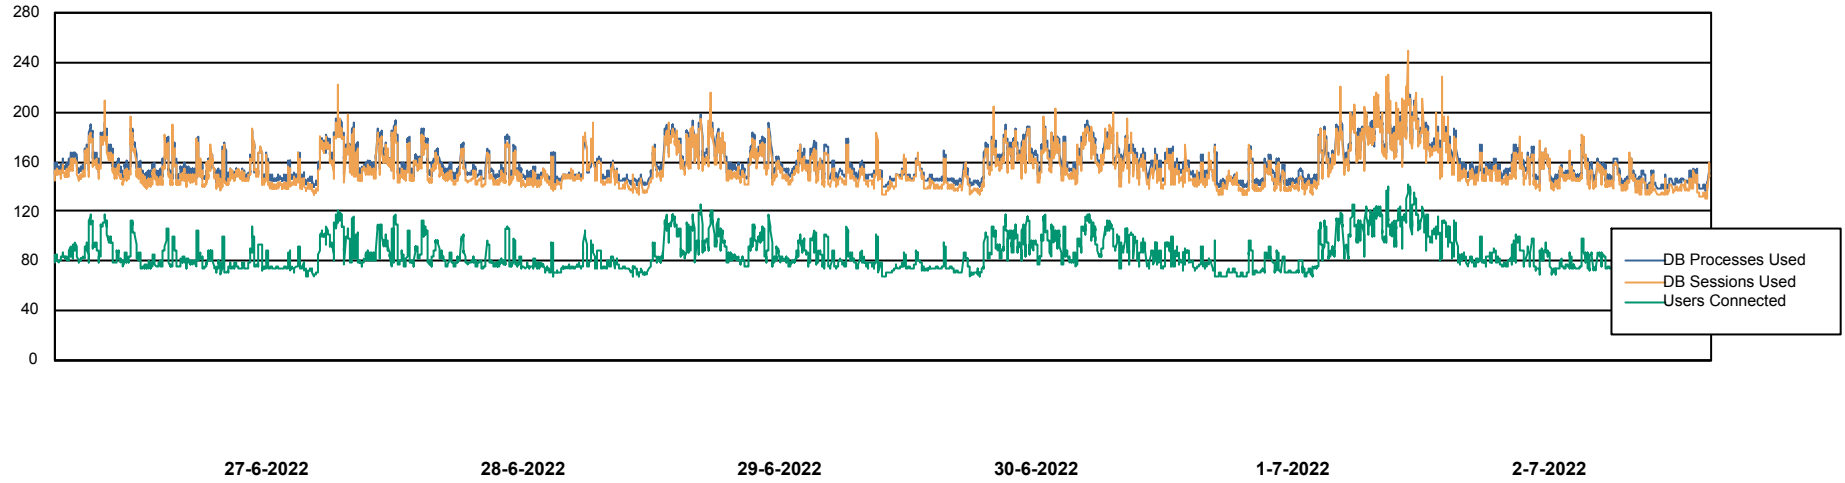

Weekly SLA Customer Report

Customer BGG_Production
Database ID 58

Database Performance BGGDB_BI

Weekly SLA Customer Report

Customer BGG_Production
Database ID 58

Database Performance BGGDB_Production

Weekly SLA Customer Report