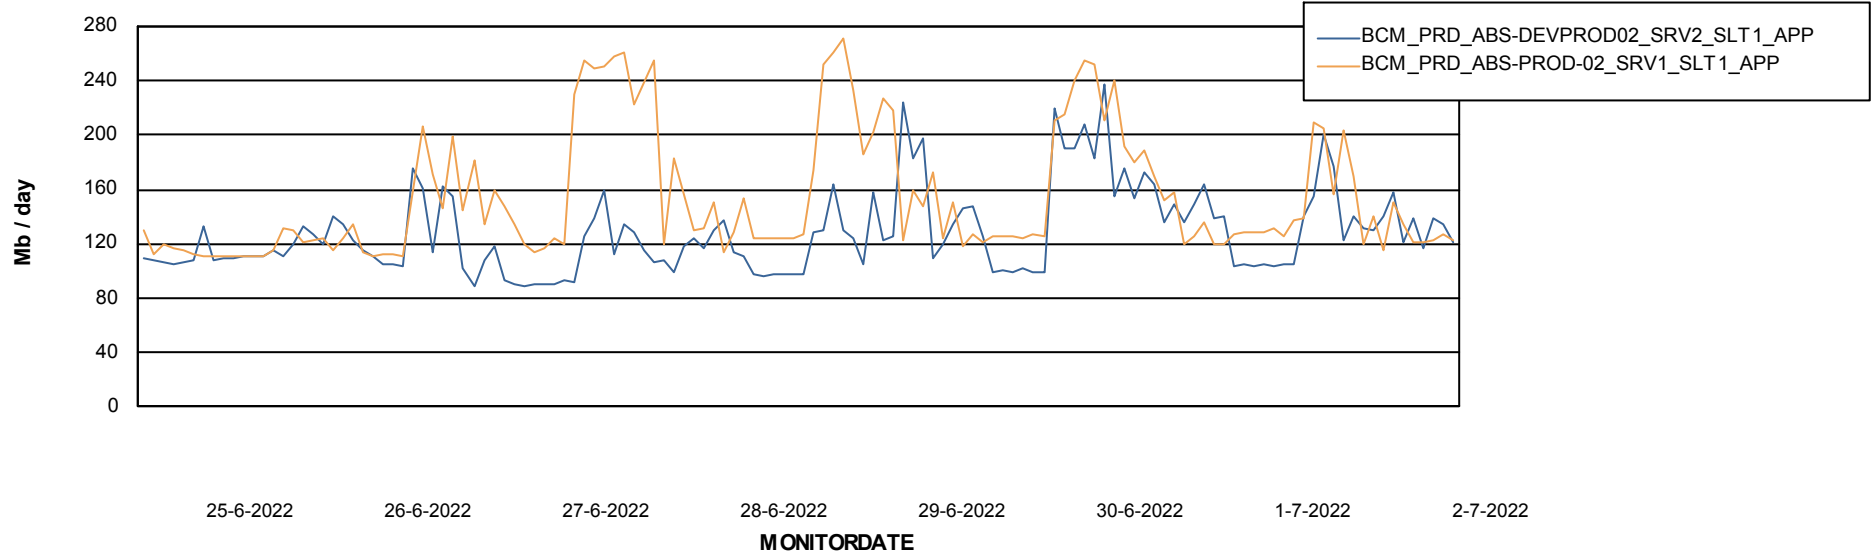

ABSSolute Application Server Services

Avg memory used per ABS Server Service