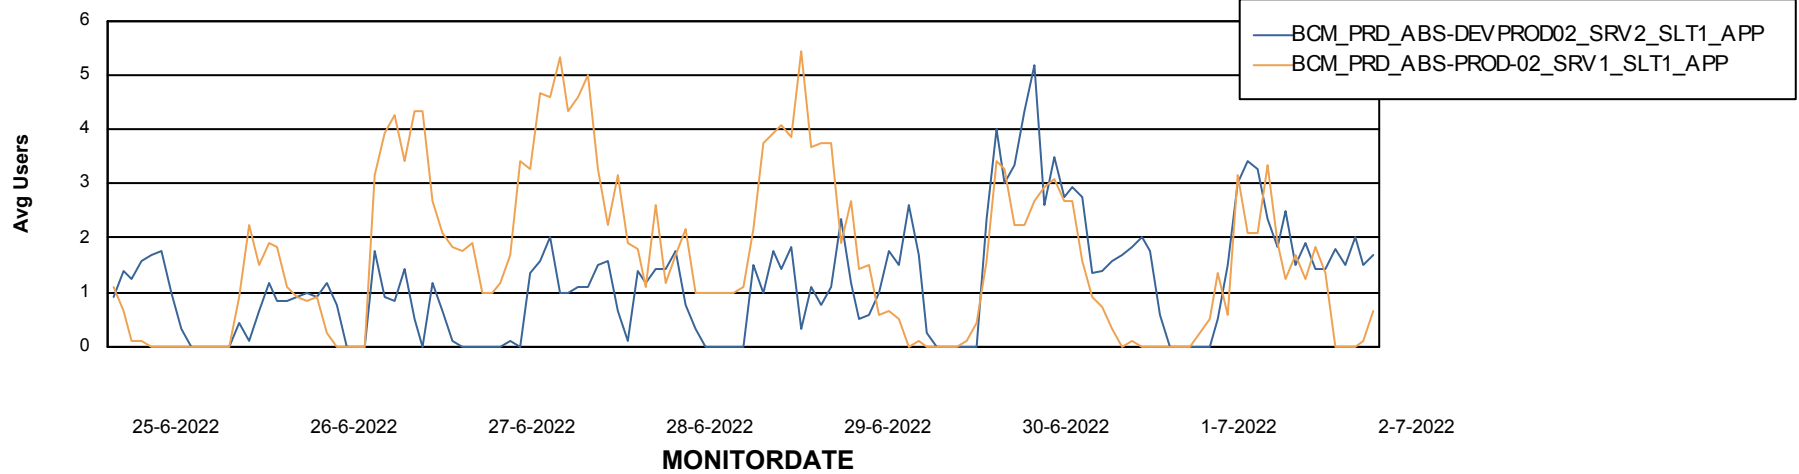

Avg users per day per ABS server