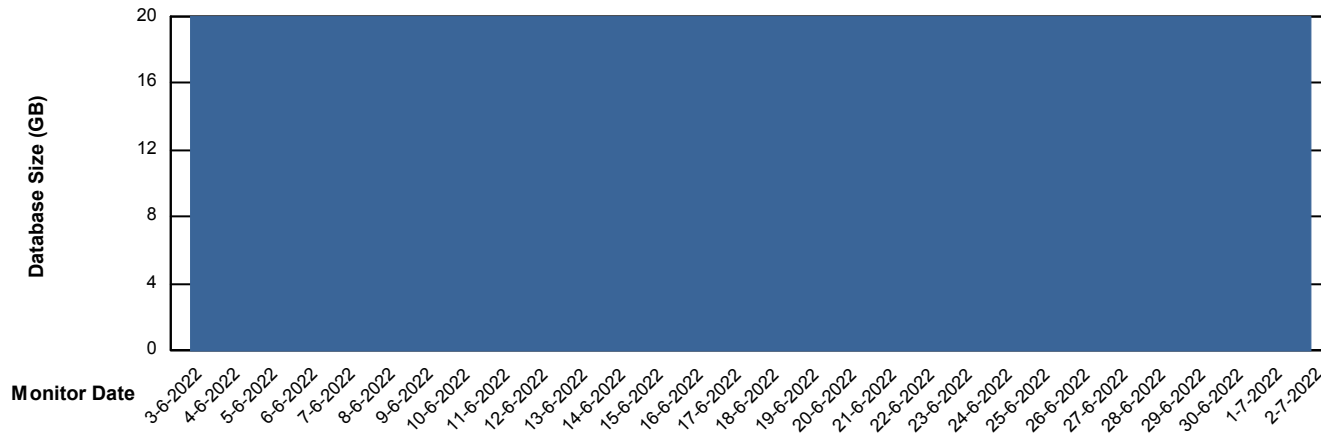

DATABASE SIZE BCMDB_ABS1 Production Database

Database growth over last month