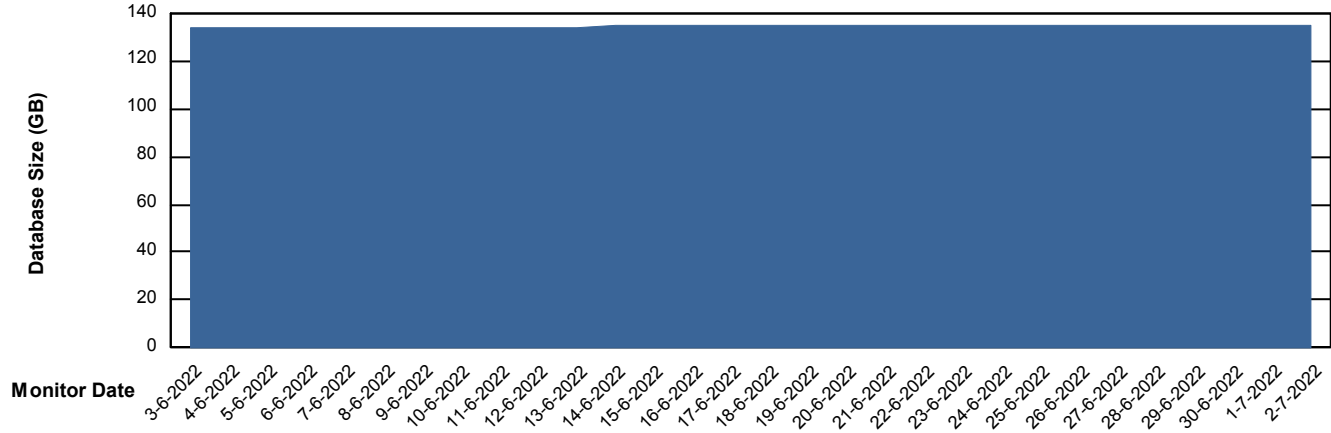

DATABASE SIZE AUJ Prod. BI DB (PABSBI1 server)

Database growth over last month