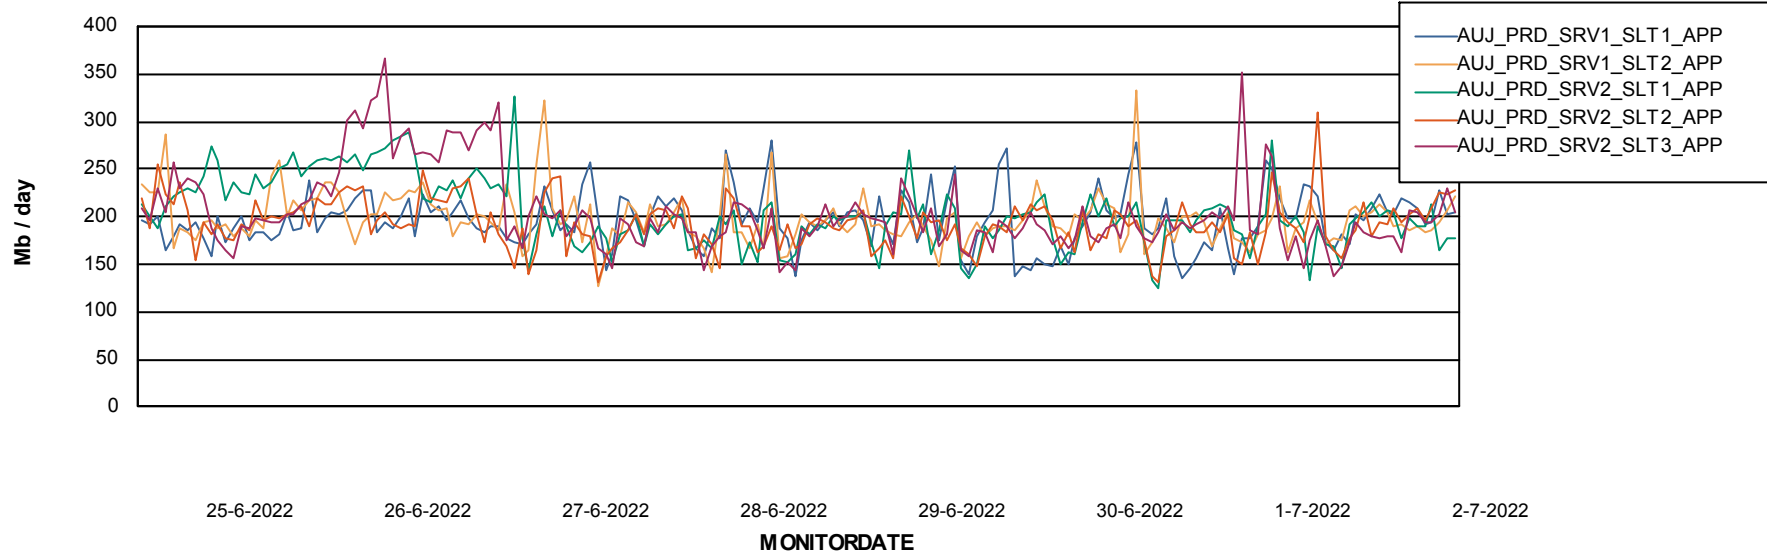

ABSSolute Application Server Services

Avg memory used per ABS Server Service