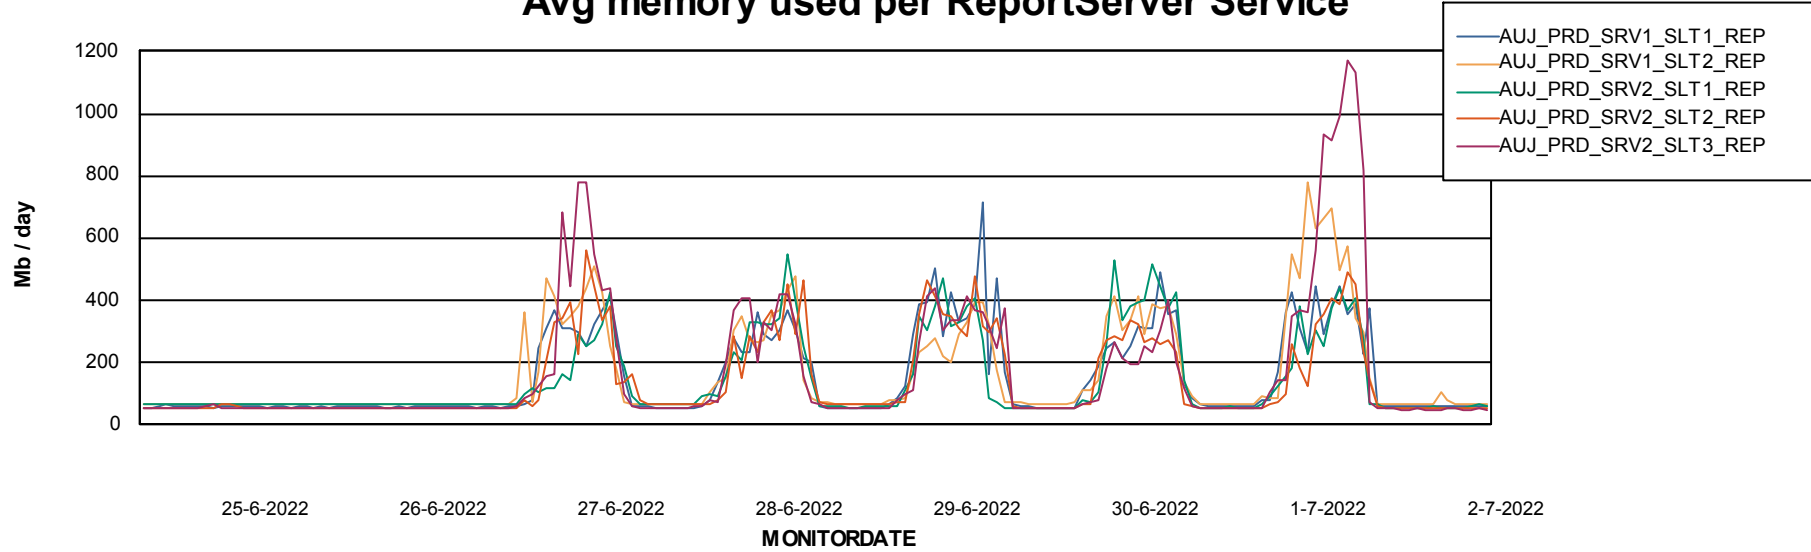

ABSSolute Application ReportServer Services

Avg memory used per ReportServer Service