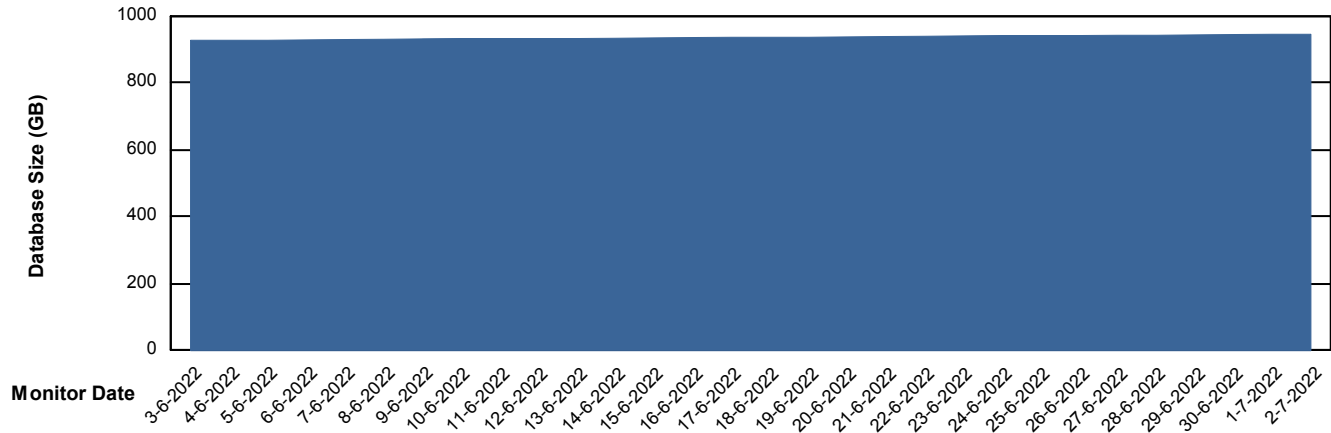

Weekly SLA Customer Report

Customer AUJ Production
Database ID 41

DATABASE SIZE AUJ Prod. BI DB (PABSBI1 server)

Database growth over last month

DATABASE SIZE AUJ_DB1_Primary

Database growth over last month