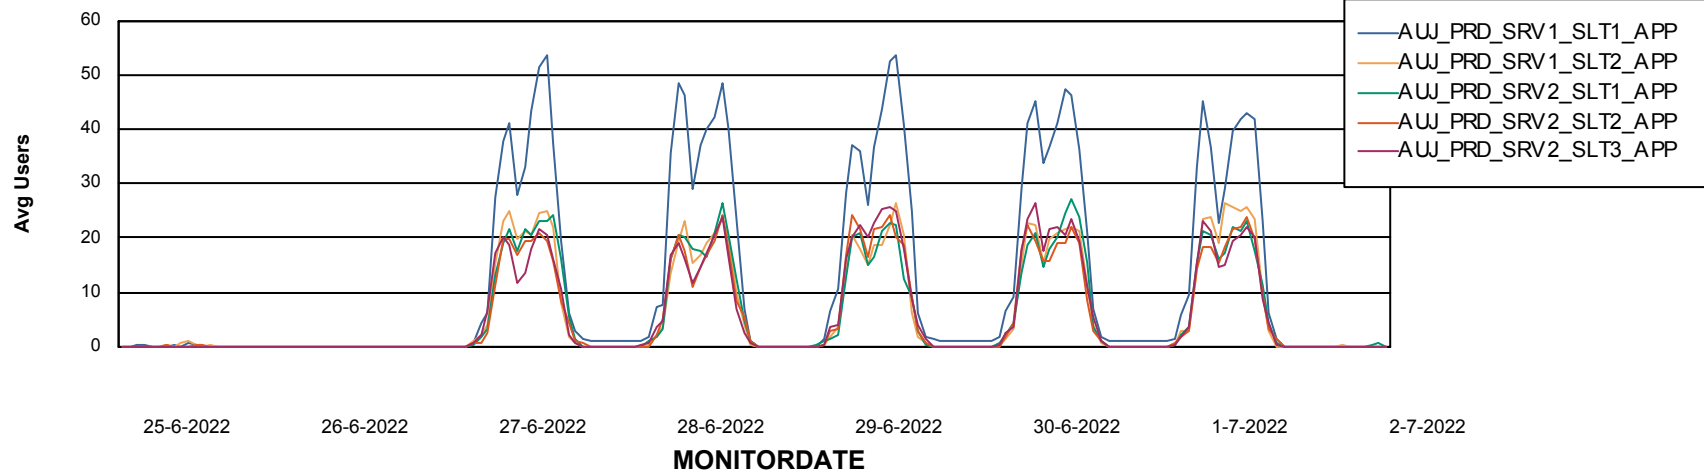

Weekly SLA Customer Report

Customer AUJ Production
Database ID 41

ABSSolute Application Server Services

Avg memory used per ABS Server Service

Avg users per day per ABS server

Weekly SLA Customer Report

Customer AUJ Production
Database ID 41