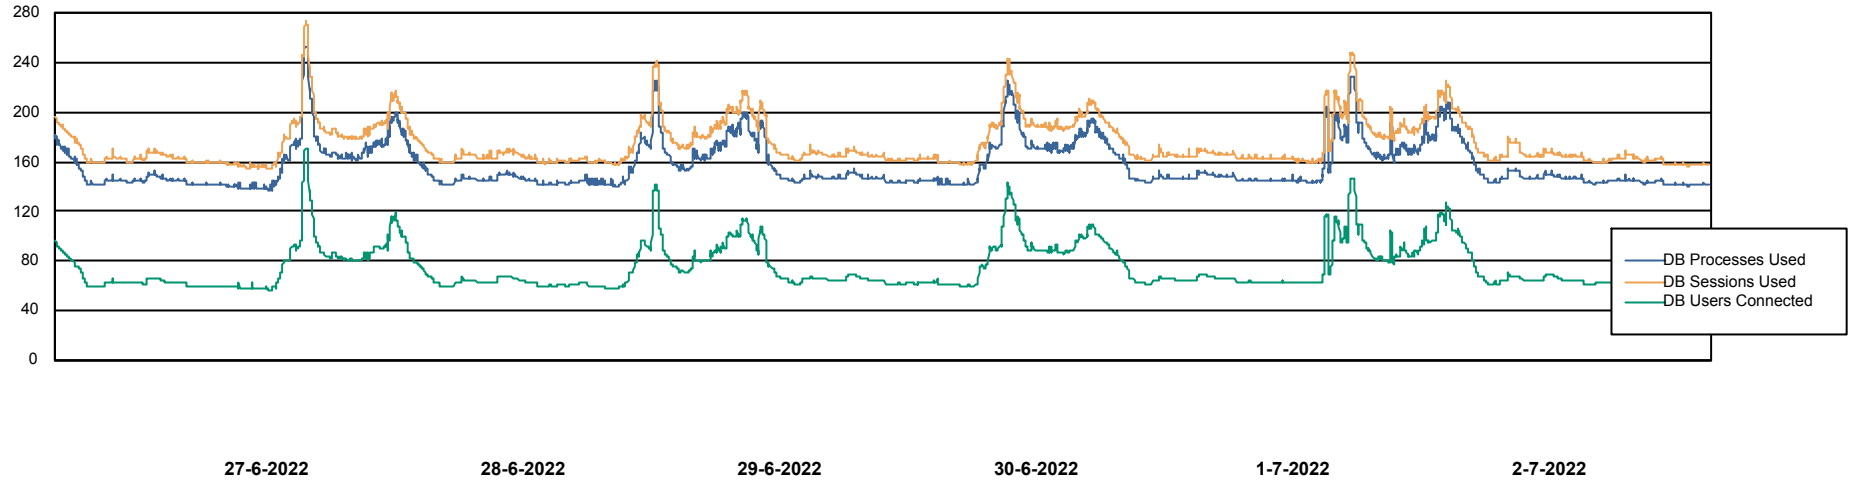

Weekly SLA Customer Report

Customer AUJ Production
Database ID 41

Database Performance AUJ Prod. BI DB (PABSBI1 server)

Weekly SLA Customer Report

Customer AUJ Production
Database ID 41

Database Performance AUJ_DB1_Primary