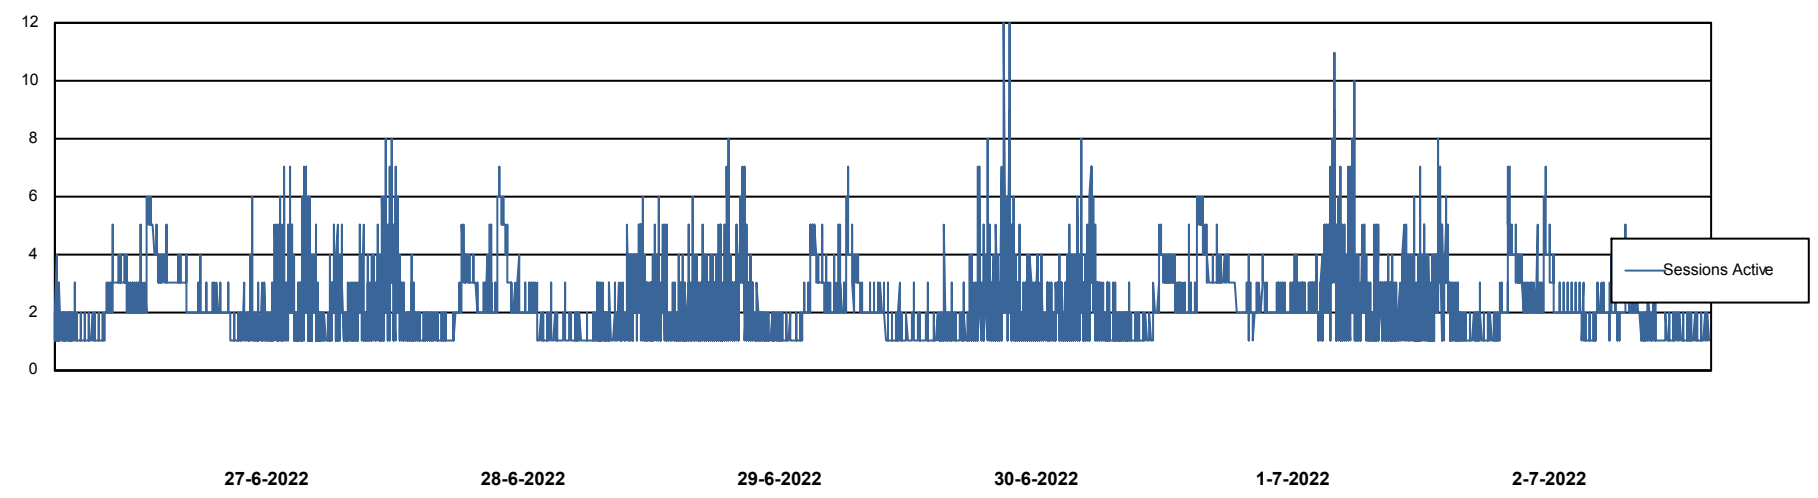

Weekly SLA Customer Report

Customer AUJ Production
Database ID 41

Database Performance AUJ Prod. BI DB (PABSBI1 server)

Weekly SLA Customer Report

Customer AUJ Production
Database ID 41

Database Performance AUJ_DB1_Primary