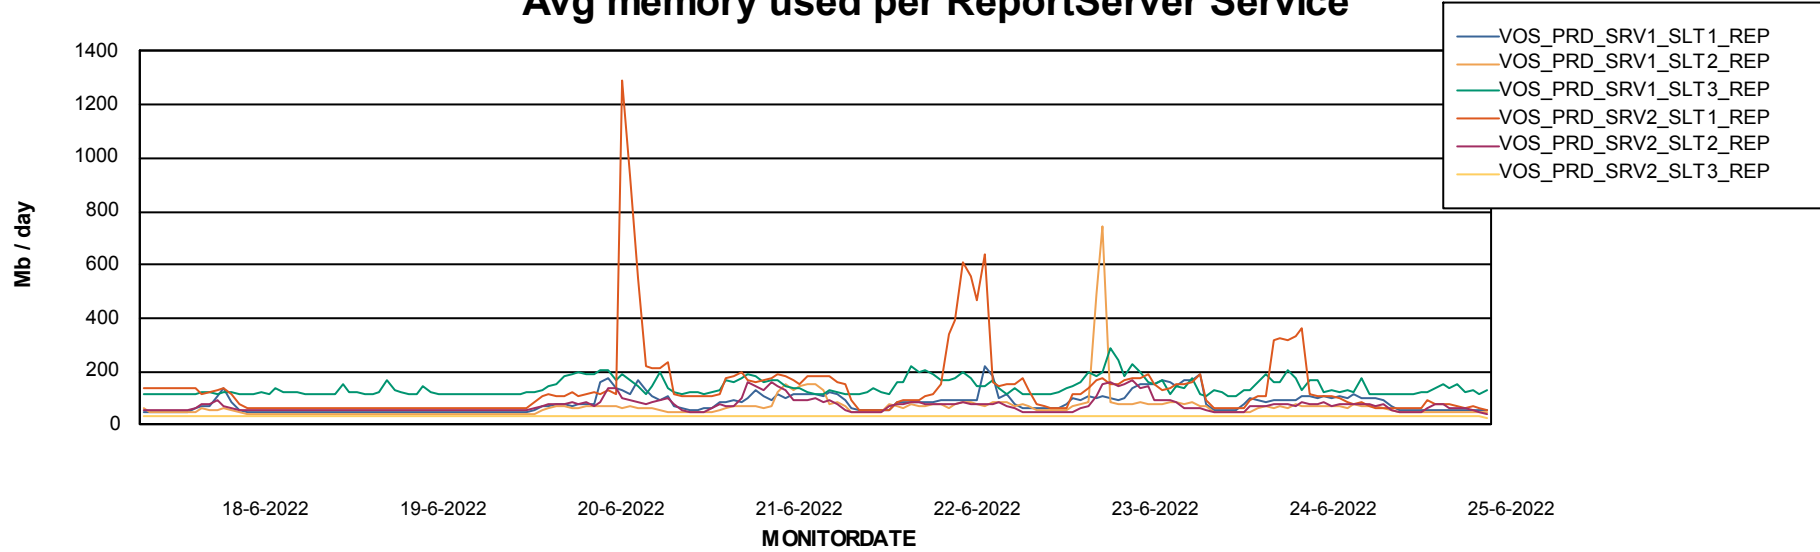

Avg users per day per ABS server

Weekly SLA Customer Report

Customer VOS_Production
Database ID 143

ABSSolute Application ReportServer Services

Avg memory used per ReportServer Service

Weekly SLA Customer Report