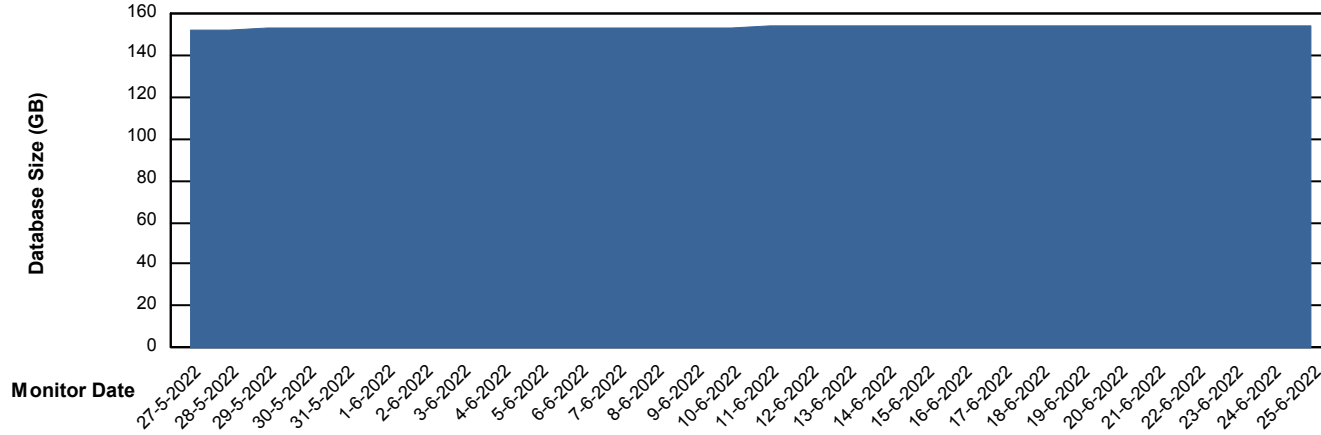

Customer VOS_Production
Database ID 143

Database Performance VOSDB_Standby

DB Processes Max 1,000

Weekly SLA Customer Report

Customer VOS_Production
Database ID 143

DATABASE SIZE VOSDB_BI

Database growth over last month