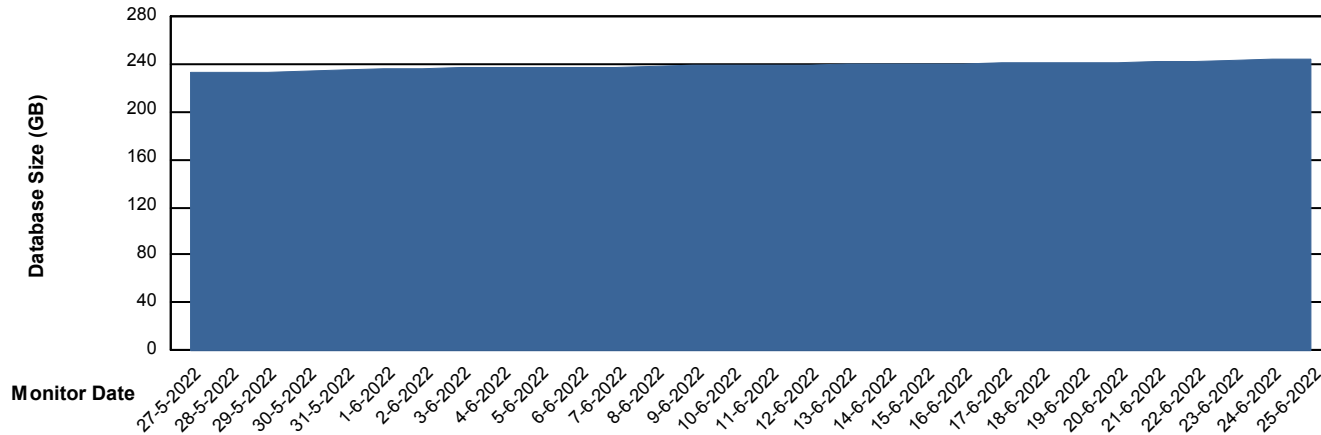

DATABASE SIZE VOSDB_Production

Database growth over last month