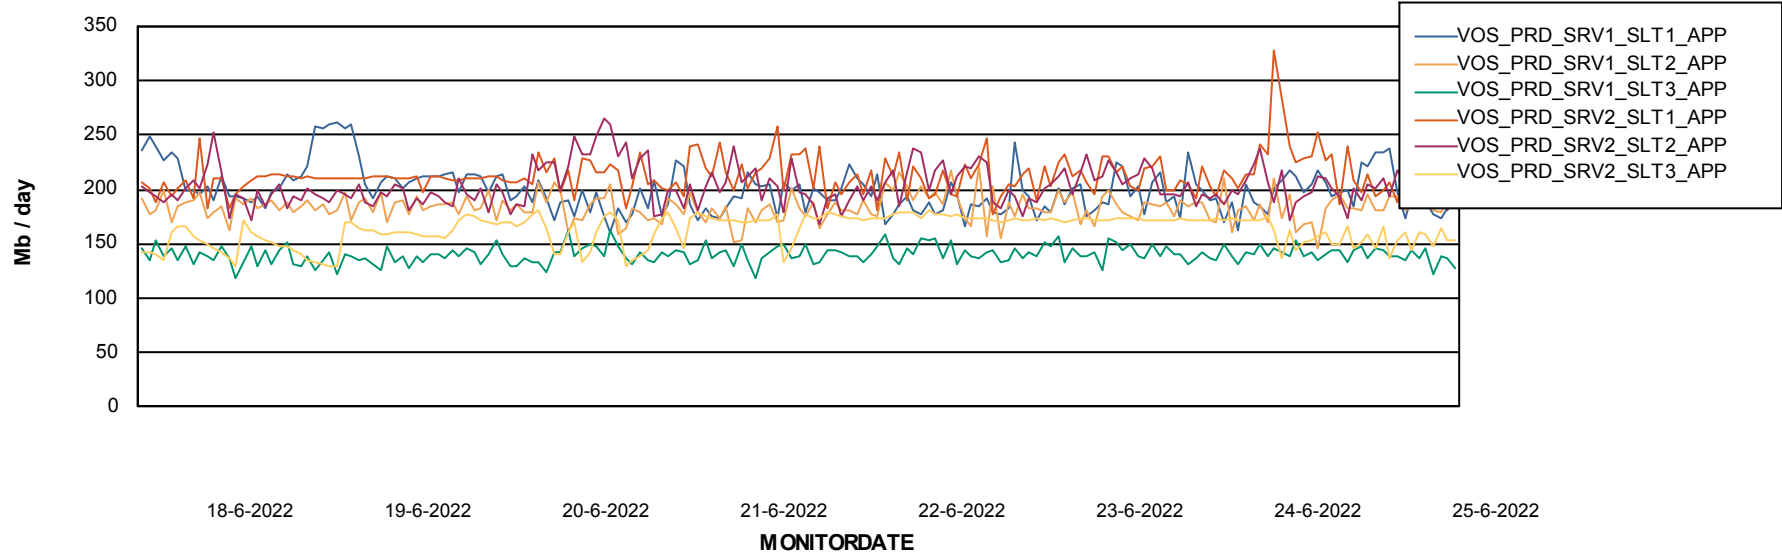

Standby Database Health VOS_Production

Recovery lag for last 7 days

Weekly SLA Customer Report

Customer VOS_Production
Database ID 143

ABSSolute Application Server Services

Avg memory used per ABS Server Service