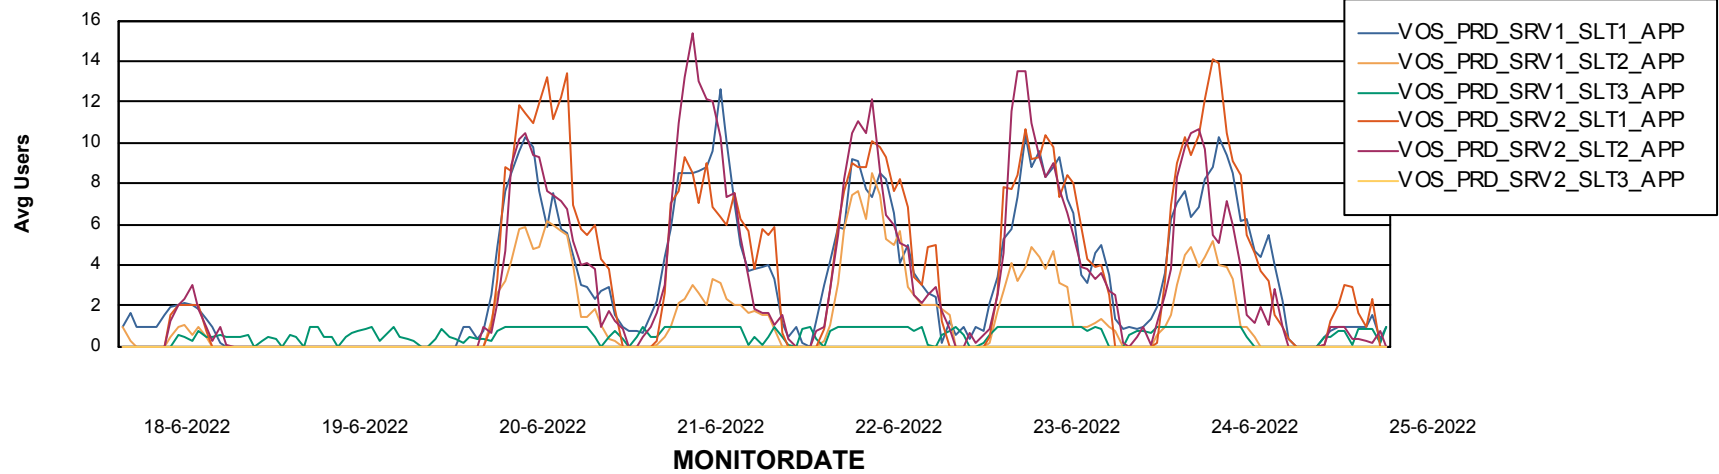

Avg users per day per ABS server