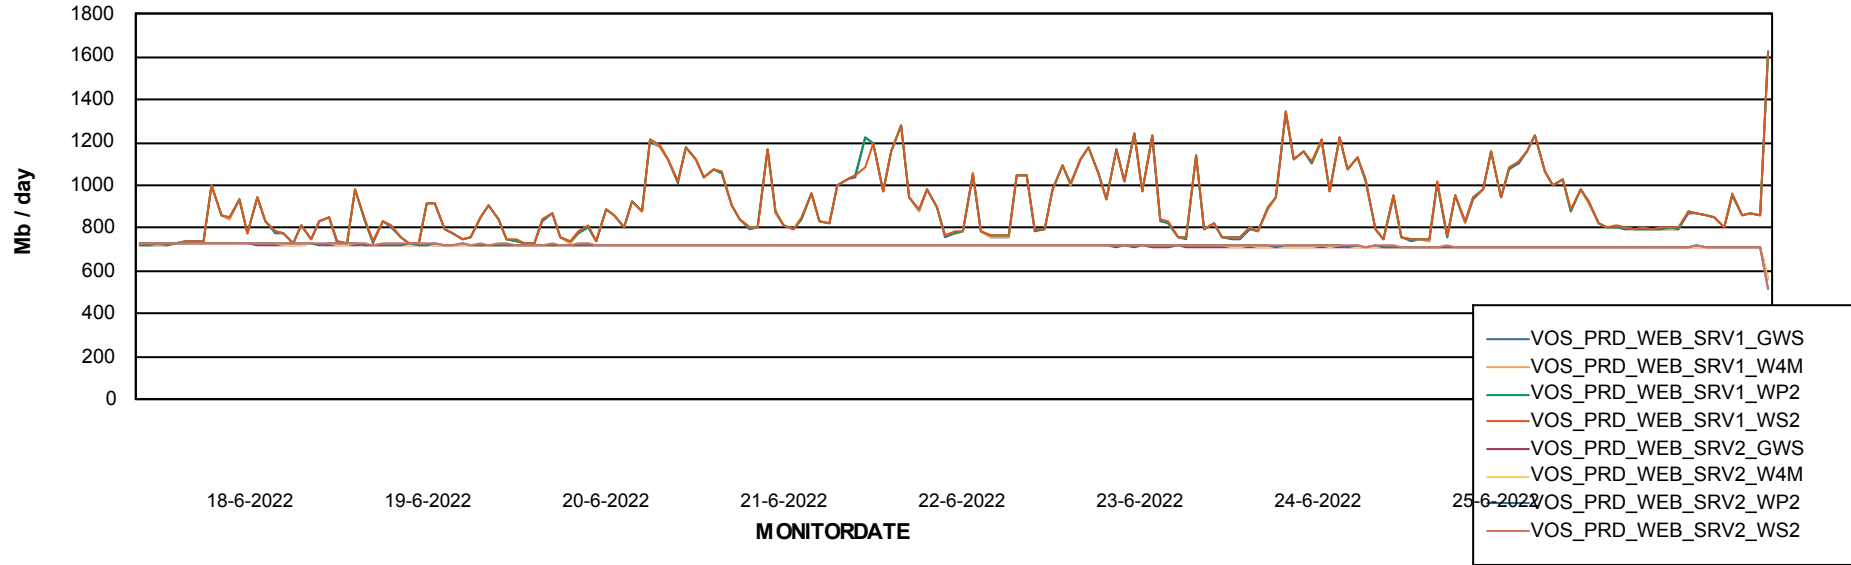

ABSSolute Web Component Services

Avg memory used per ABS Web component