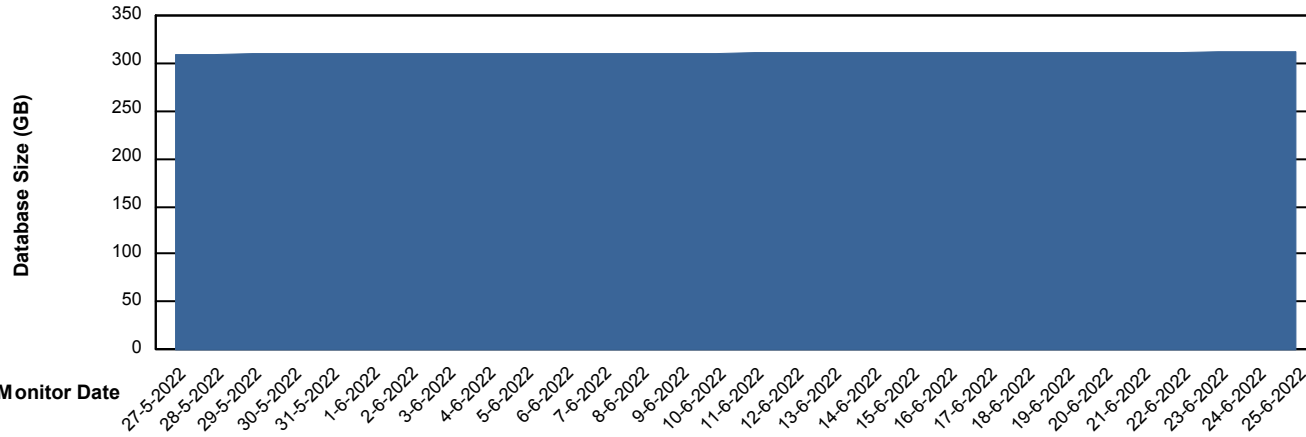

Weekly SLA Customer Report

Customer VEN_Production
Database ID 35

Database Performance VENDB_Production

Weekly SLA Customer Report

Customer VEN_Production
Database ID 35

Database Performance VENDB_Standby

DB Processes Max 300

Weekly SLA Customer Report

Customer VEN_Production
 Database ID 35

DATABASE SIZE VENDB_Production

Database growth over last month

Database Tablespace VENDB_Production

Date	Tablespace Name	Filesize (Gb)	Usedsize (Gb)	Percentage free
25-6-2022	ABSDATA	192	157	18
	INDX	177	145	18
24-6-2022	ABSDATA	192	157	18
	INDX	177	145	18
23-6-2022	ABSDATA	192	157	18
	INDX	177	145	18
22-6-2022	ABSDATA	192	157	18
	INDX	177	145	18
21-6-2022	ABSDATA	192	157	18
	INDX	177	145	18
20-6-2022	ABSDATA	192	157	18
	INDX	177	145	18
19-6-2022	ABSDATA	192	157	18
	INDX	177	145	18