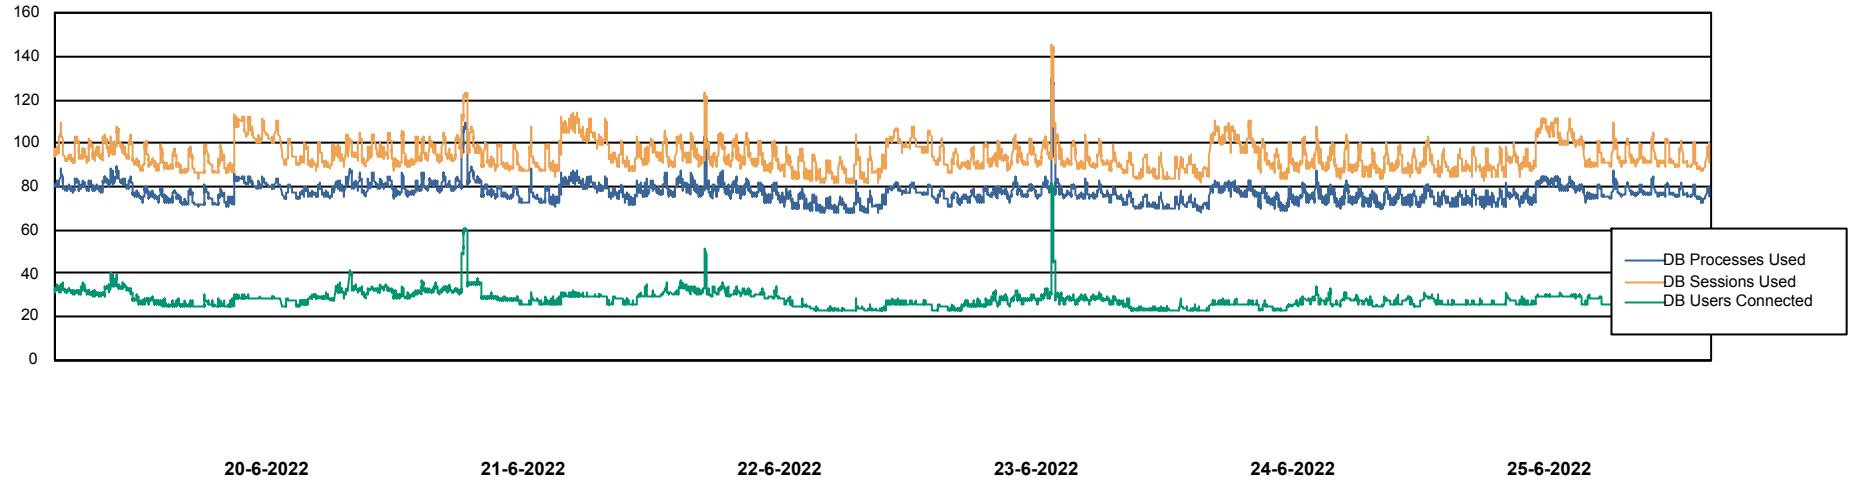

Weekly SLA Customer Report

Customer VEN_Production
 Database ID 35

Harddisk Usage VEN_PRD_VENABS08_BI

	Free disk space on C: (%)	Total disk space on C: (Gb)	Used disk space on C: (Gb)	Free disk space on D: (%)	Total disk space on D: (Gb)	Used disk space on D: (Gb)
25-6-2022	45	102	56	22	601	470
24-6-2022	45	102	56	22	601	469
23-6-2022	45	102	56	22	601	469
22-6-2022	45	102	56	22	601	469
21-6-2022	45	102	56	22	601	469
20-6-2022	45	102	56	22	601	469
19-6-2022	45	102	56	22	601	469

Weekly SLA Customer Report

Customer VEN_Production
Database ID 35

Database Performance VENDB_Production

Weekly SLA Customer Report

Customer VEN_Production
Database ID 35

Database Performance VENDB_Standby

DB Processes Max 300