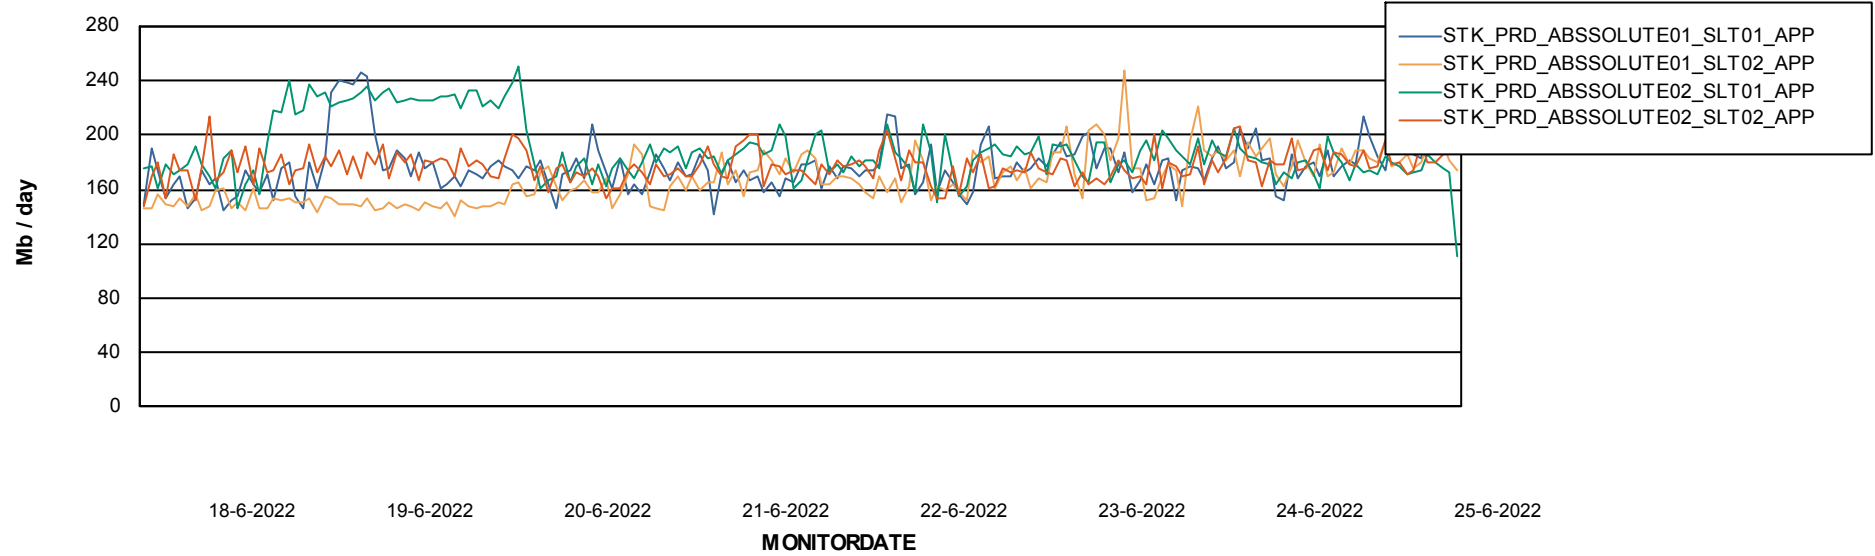

ABSSolute Application Server Services

Avg memory used per ABS Server Service