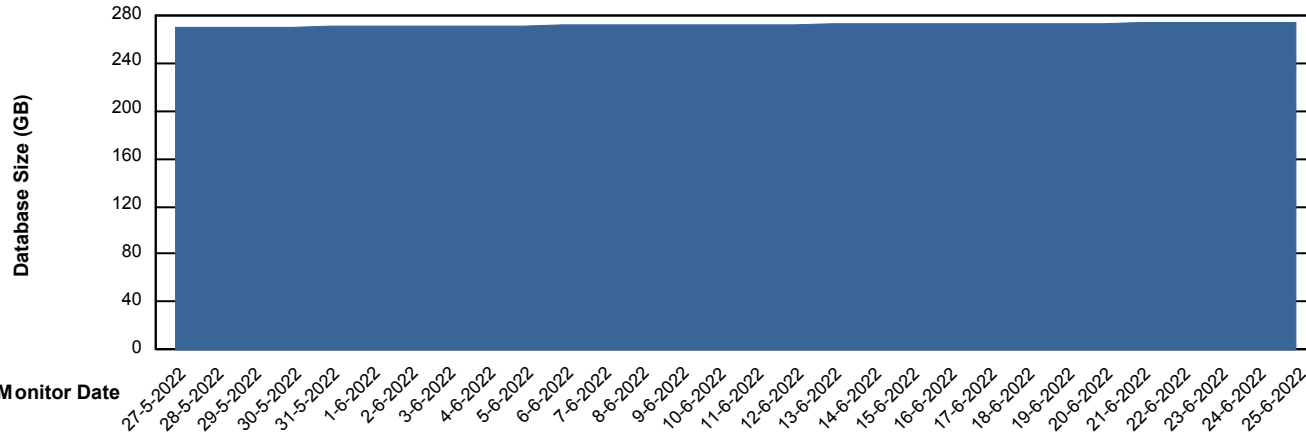

DATABASE SIZE STKDB_Production

Database growth over last month