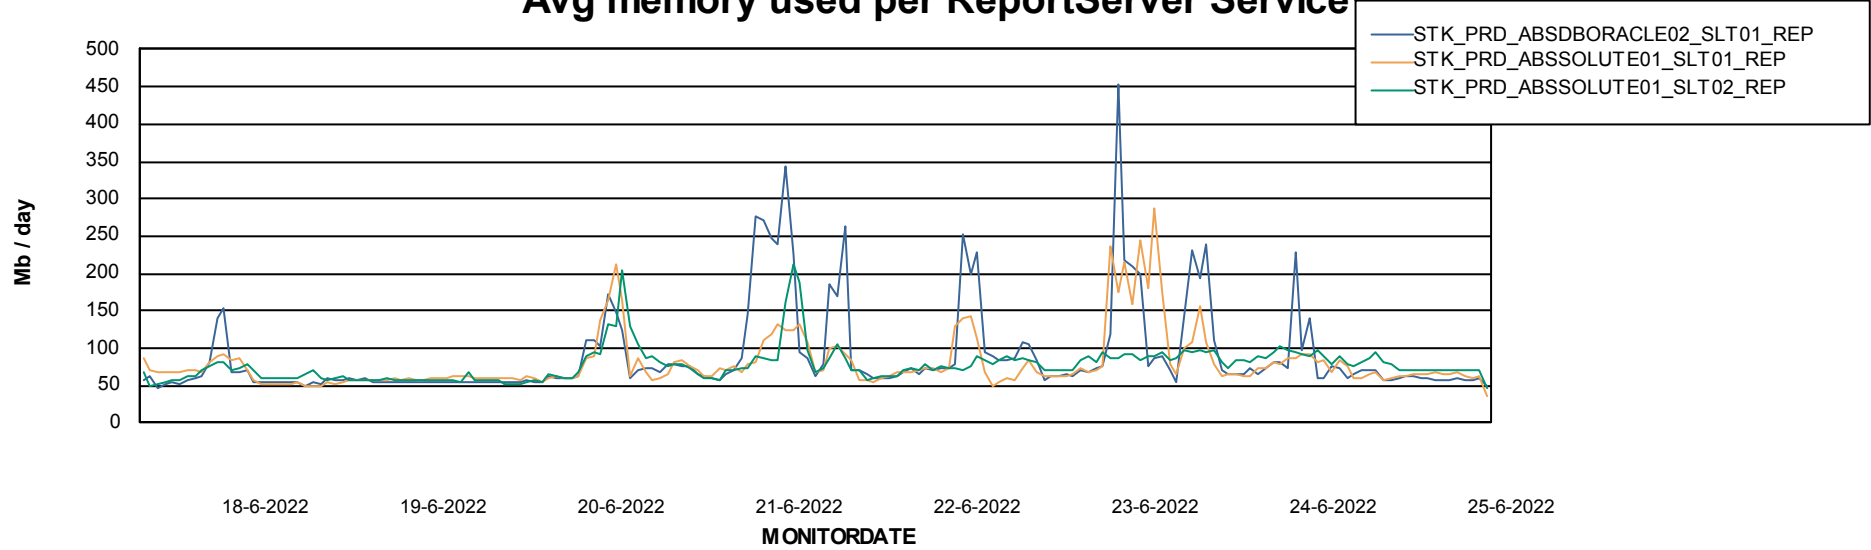

Avg memory used per ABS Server Service

Avg users per day per ABS server

Weekly SLA Customer Report

Customer STK_Production
Database ID 82

ABSSolute Application ReportServer Services

Avg memory used per ReportServer Service