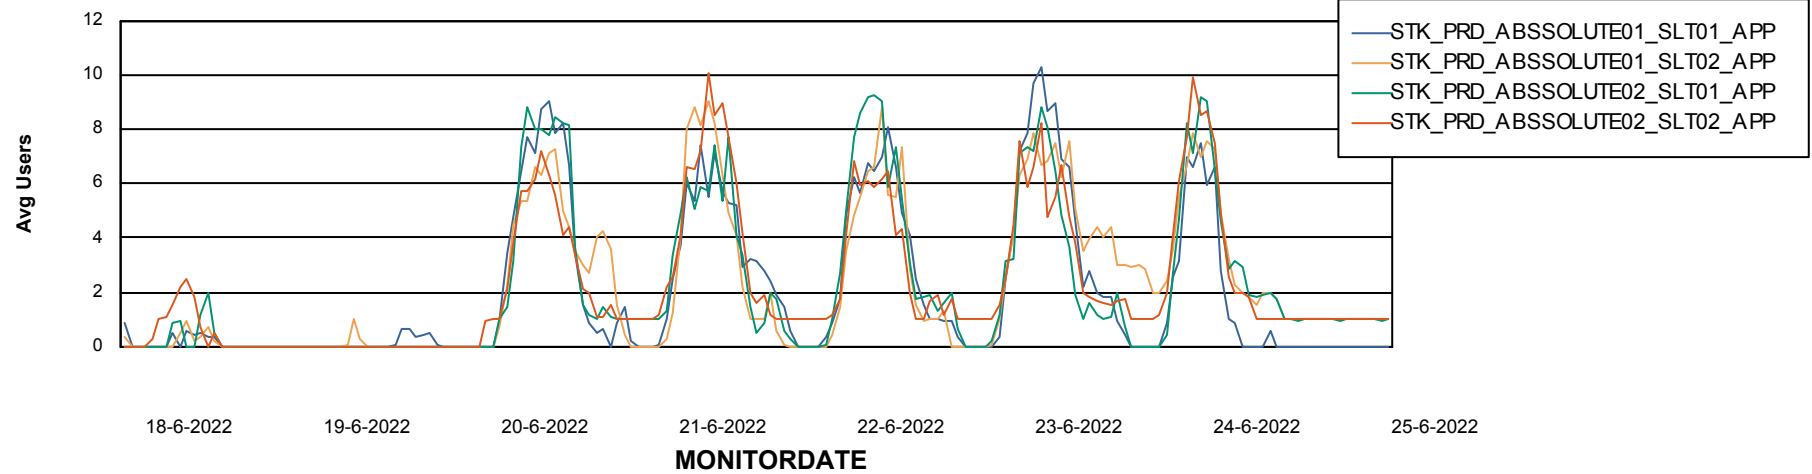

Avg users per day per ABS server