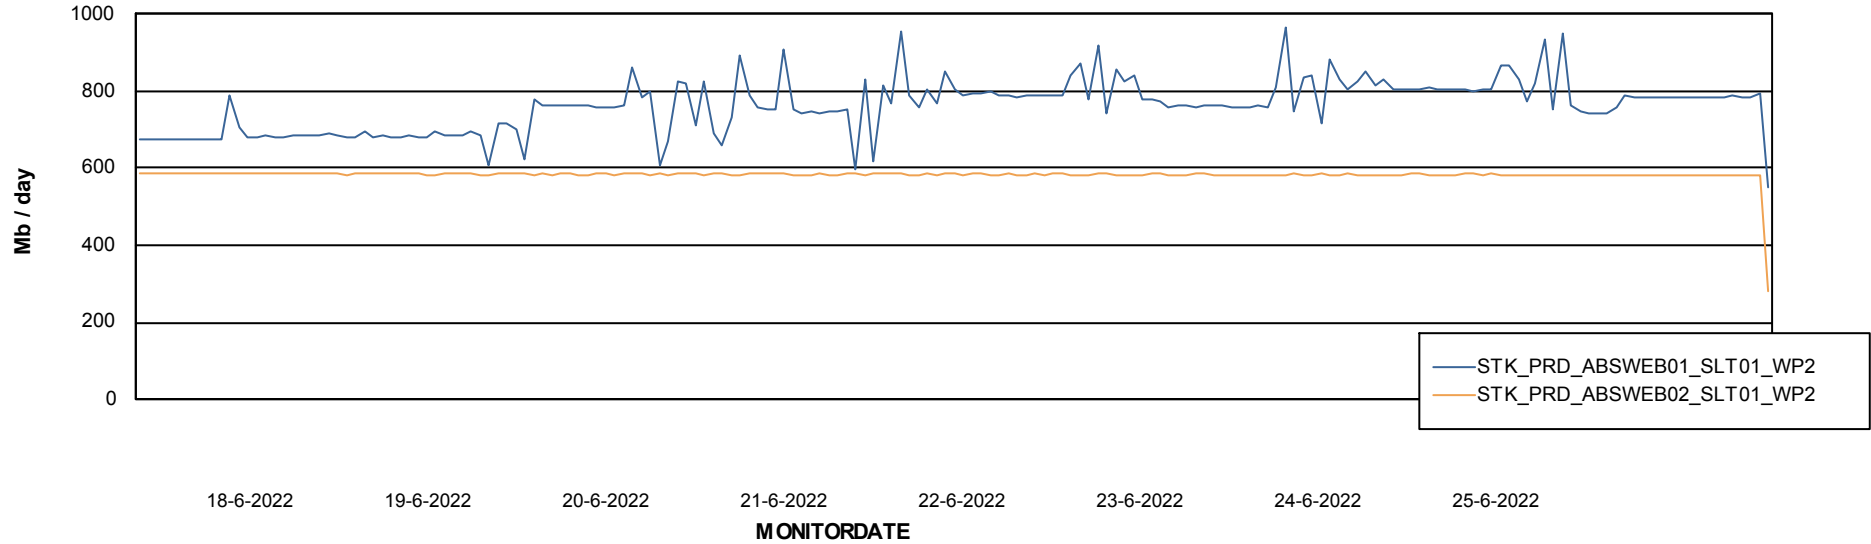

ABSSolute Web Component Services

Avg memory used per ABS Web component