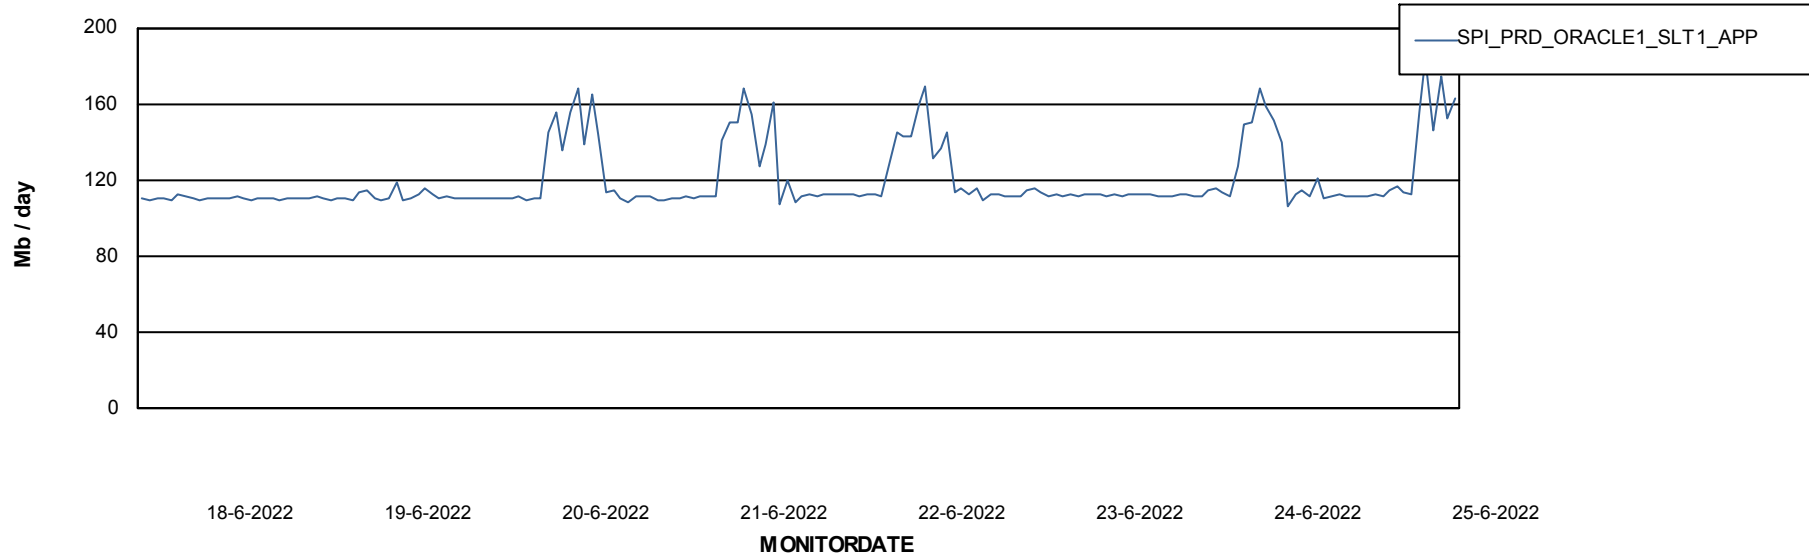

Weekly SLA Customer Report

Customer SPI_Production
Database ID 49

Database Performance SPIDB_Production

DB Processes Max 500

Weekly SLA Customer Report

Customer SPI_Production
Database ID 49

Database Performance SPIDB_Standby

DB Processes Max 500

Weekly SLA Customer Report

Customer SPI_Production
 Database ID 49

DATABASE SIZE SPIDB_Production

Database growth over last month

Database Tablespace SPIDB_Production

Date	Tablespace Name	Filesize (Gb)	Usedsize (Gb)	Percentage free
25-6-2022	ABSDATA	5	2	51
	INDX	8	4	50
24-6-2022	ABSDATA	5	2	51
	INDX	8	4	50
23-6-2022	ABSDATA	5	2	51
	INDX	8	4	50
22-6-2022	ABSDATA	5	2	51
	INDX	8	4	50
21-6-2022	ABSDATA	5	2	51
	INDX	8	4	50
20-6-2022	ABSDATA	5	2	51
	INDX	8	4	50
19-6-2022	ABSDATA	5	2	51
	INDX	8	4	50

Weekly SLA Customer Report

Customer SPI_Production
Database ID 49

ABSSolute Application Server Services

Avg memory used per ABS Server Service

Avg users per day per ABS server

Weekly SLA Customer Report

Customer SPI_Production
Database ID 49