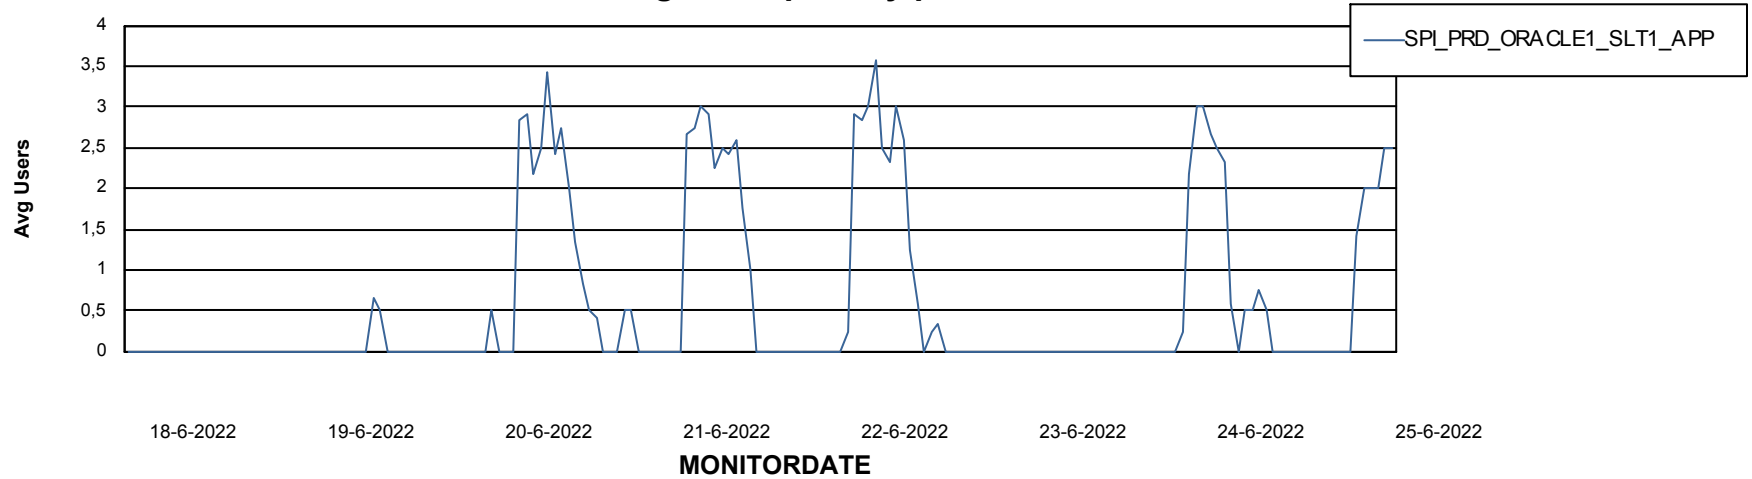

Weekly SLA Customer Report

Customer SPI_Production
Database ID 49

ABSSolute Application Server Services

Avg memory used per ABS Server Service

Avg users per day per ABS server

Weekly SLA Customer Report

Customer SPI_Production
Database ID 49