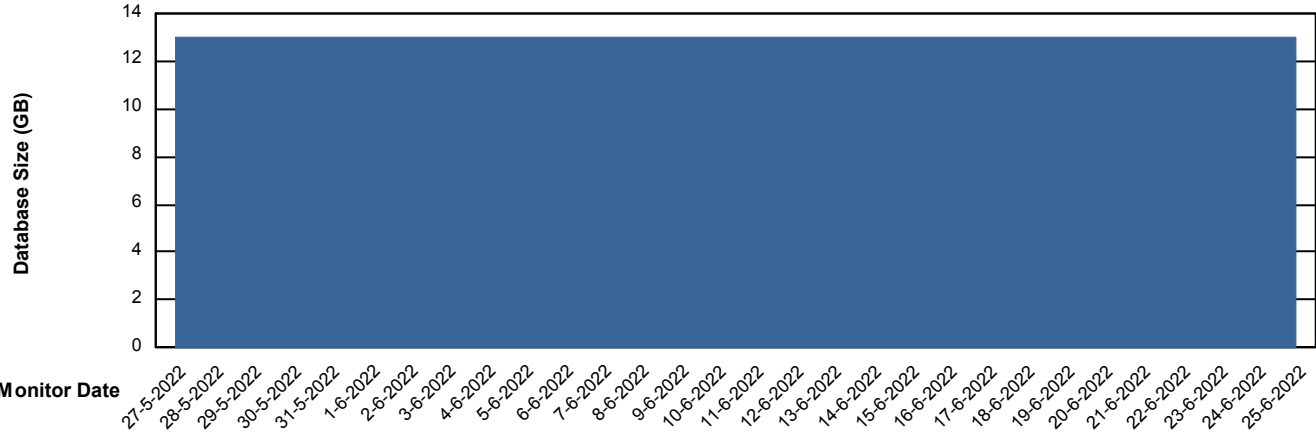

DB Processes Max 500

Weekly SLA Customer Report

Customer SPI_Production
 Database ID 49

DATABASE SIZE SPIDB_Production

Database growth over last month

Database Tablespace SPIDB_Production

Date	Tablespace Name	Filesize (Gb)	Usedsize (Gb)	Percentage free
25-6-2022	ABSDATA	5	2	51
	INDX	8	4	50
24-6-2022	ABSDATA	5	2	51
	INDX	8	4	50
23-6-2022	ABSDATA	5	2	51
	INDX	8	4	50
22-6-2022	ABSDATA	5	2	51
	INDX	8	4	50
21-6-2022	ABSDATA	5	2	51
	INDX	8	4	50
20-6-2022	ABSDATA	5	2	51
	INDX	8	4	50
19-6-2022	ABSDATA	5	2	51
	INDX	8	4	50