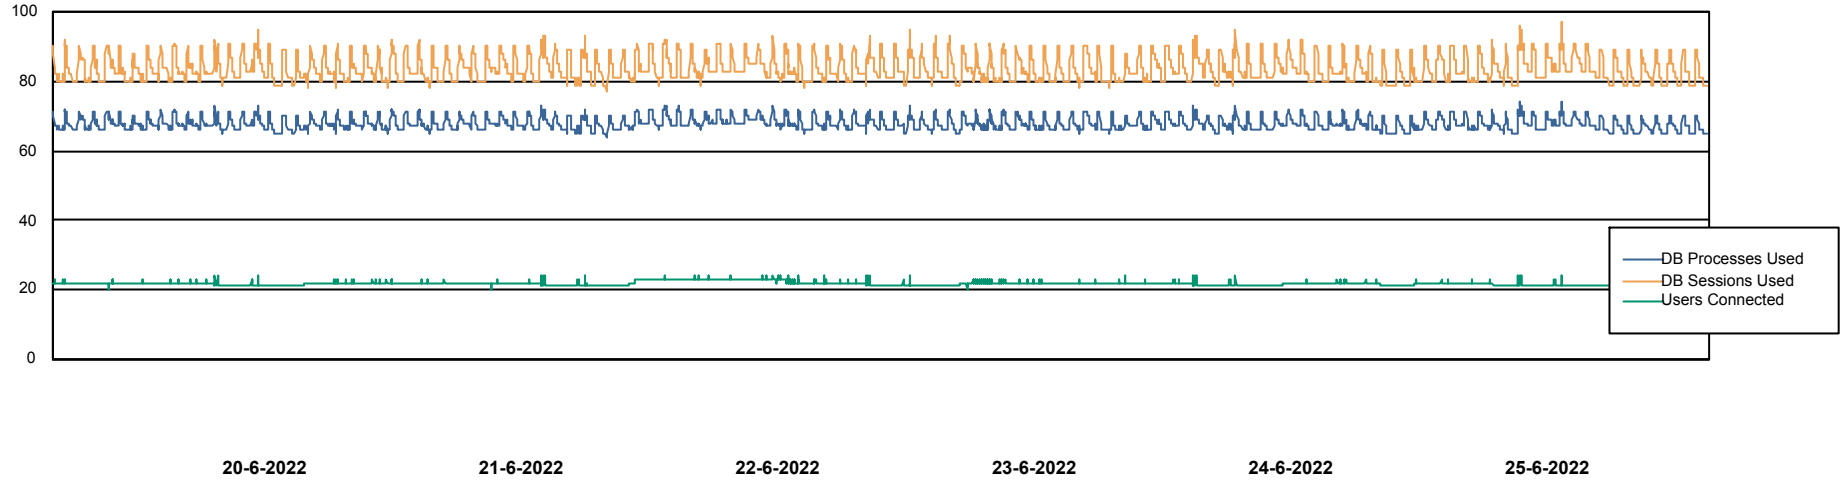

Database Performance RSS_DB_Primary (2020)

DB Processes Max 300
DB Sessions Max 472