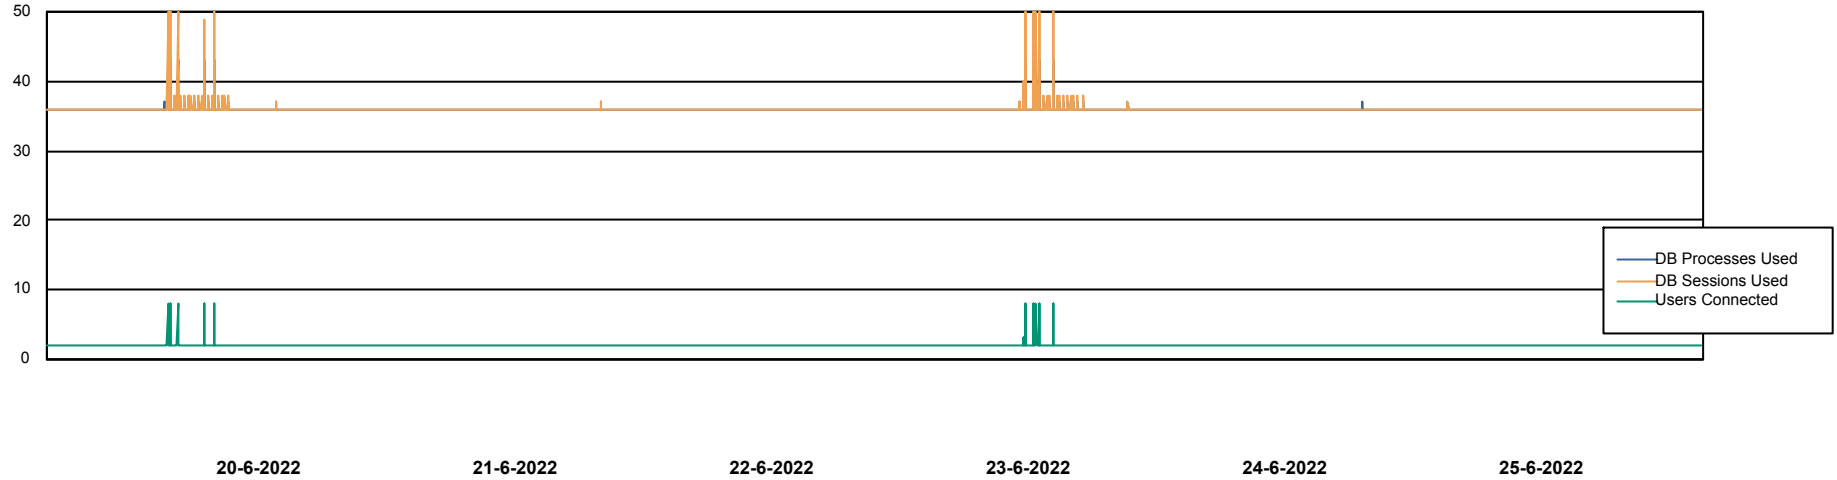

Database Performance RSS_DB_Standby (2020)

DB Processes Max 300
DB Sessions Max 472