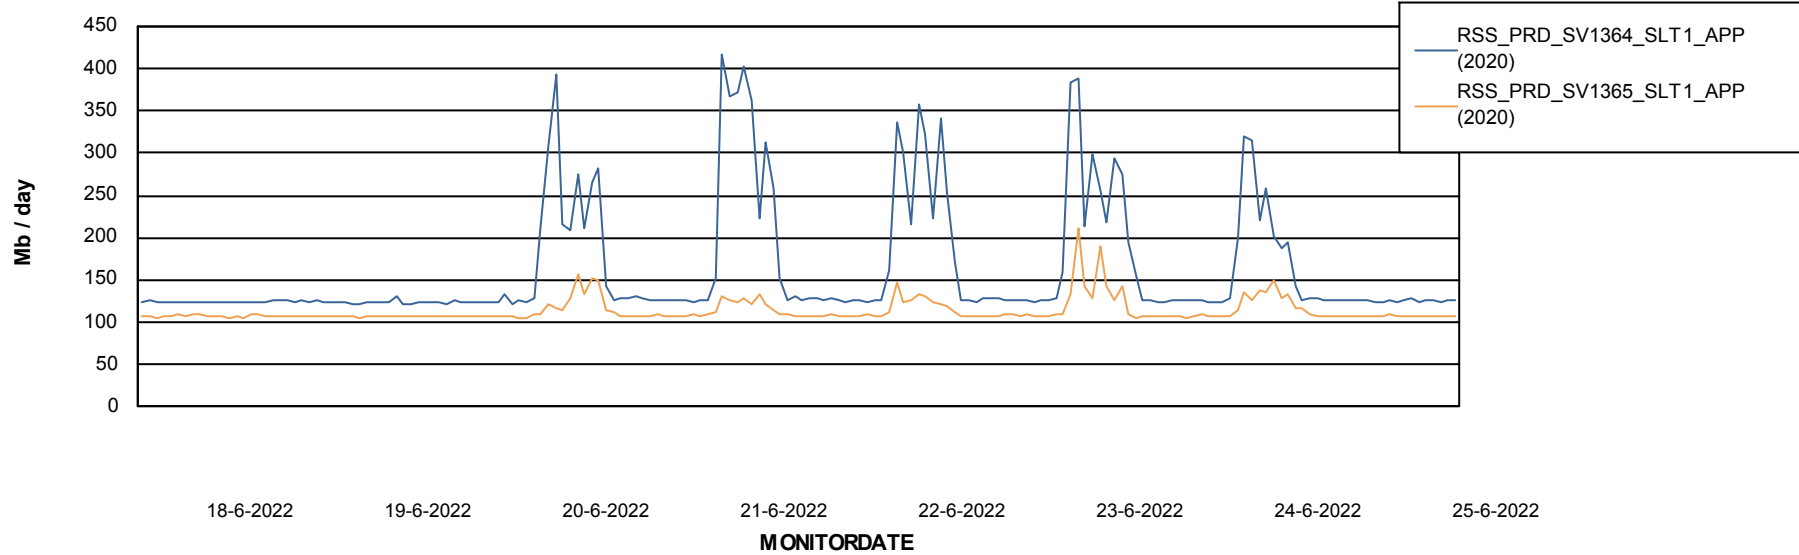

ABSSolute Application Server Services

Avg memory used per ABS Server Service