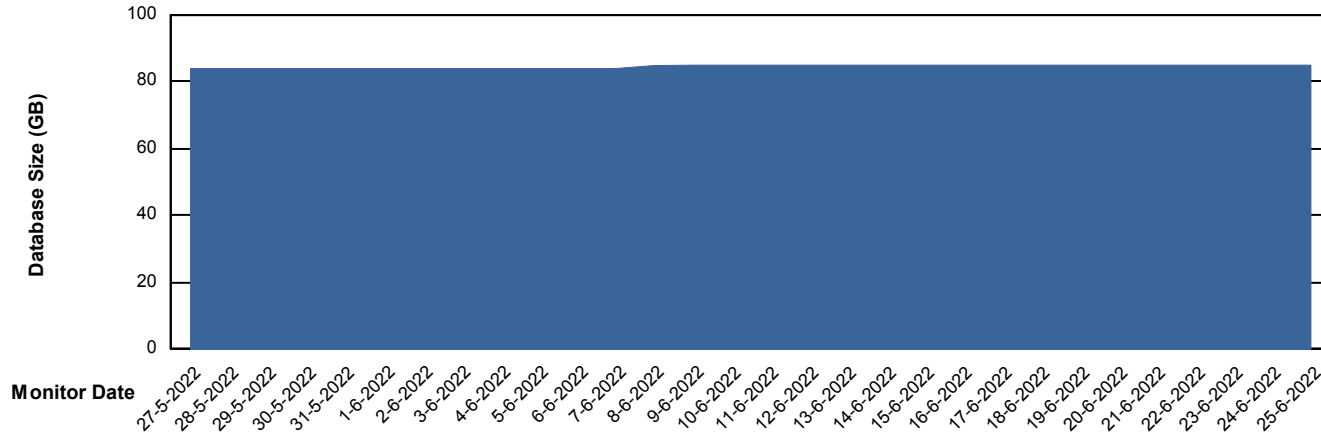

Database Performance RSS_DB_Standby (2020)

DB Processes Max 300
DB Sessions Max 472

Weekly SLA Customer Report

Customer RSS Production
 Database ID 52

DATABASE SIZE RSS_DB_Primary (2020)

Database growth over last month

Database Tablespace RSS_DB_Primary (2020)

Date	Tablespace Name	Filesize (Gb)	Usedsize (Gb)	Percentage free
25-6-2022	ABSDATA	47	38	19
	INDX	55	45	18
24-6-2022	ABSDATA	47	38	19
	INDX	55	45	18
23-6-2022	ABSDATA	47	38	19
	INDX	55	45	18
22-6-2022	ABSDATA	47	38	19
	INDX	55	45	18
21-6-2022	ABSDATA	47	38	19
	INDX	55	45	18
20-6-2022	ABSDATA	47	38	19
	INDX	55	45	18
19-6-2022	ABSDATA	47	38	19
	INDX	55	44	20