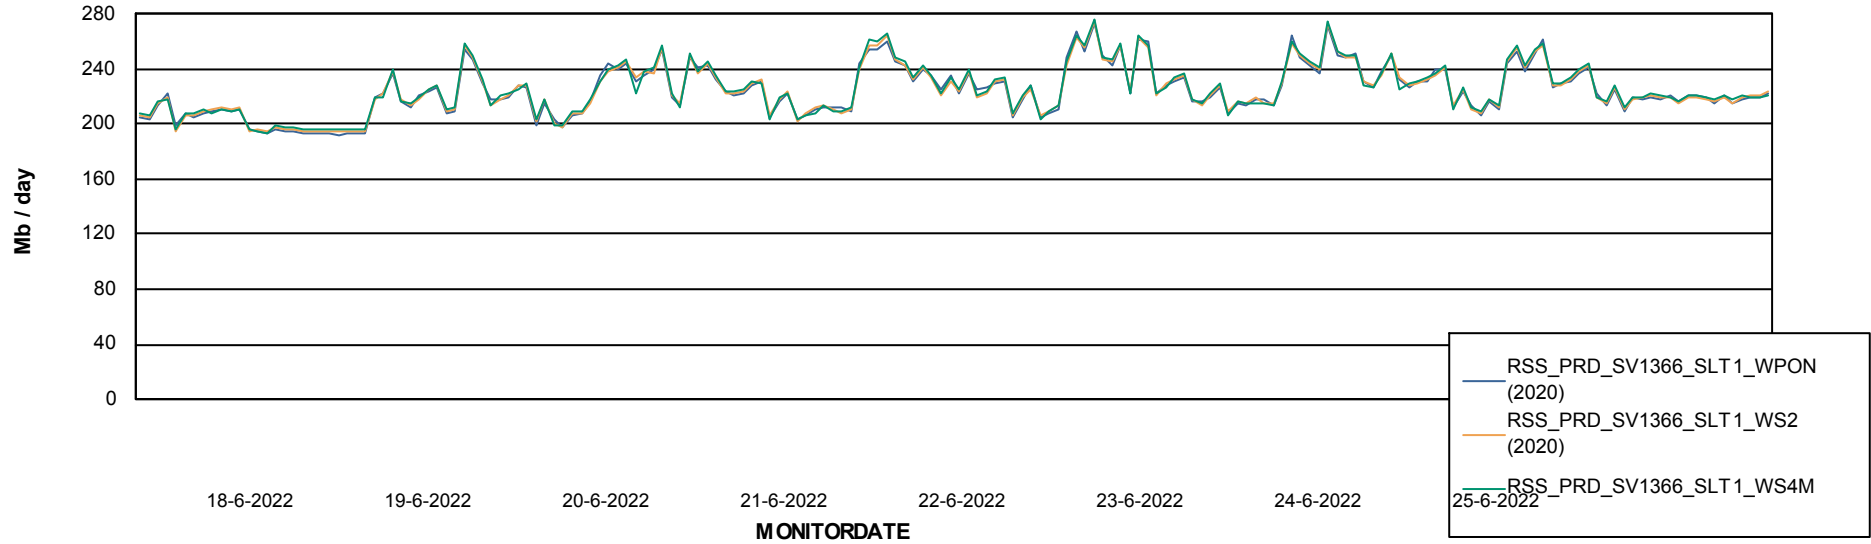

ABSSolute Web Component Services

Avg memory used per ABS Web component