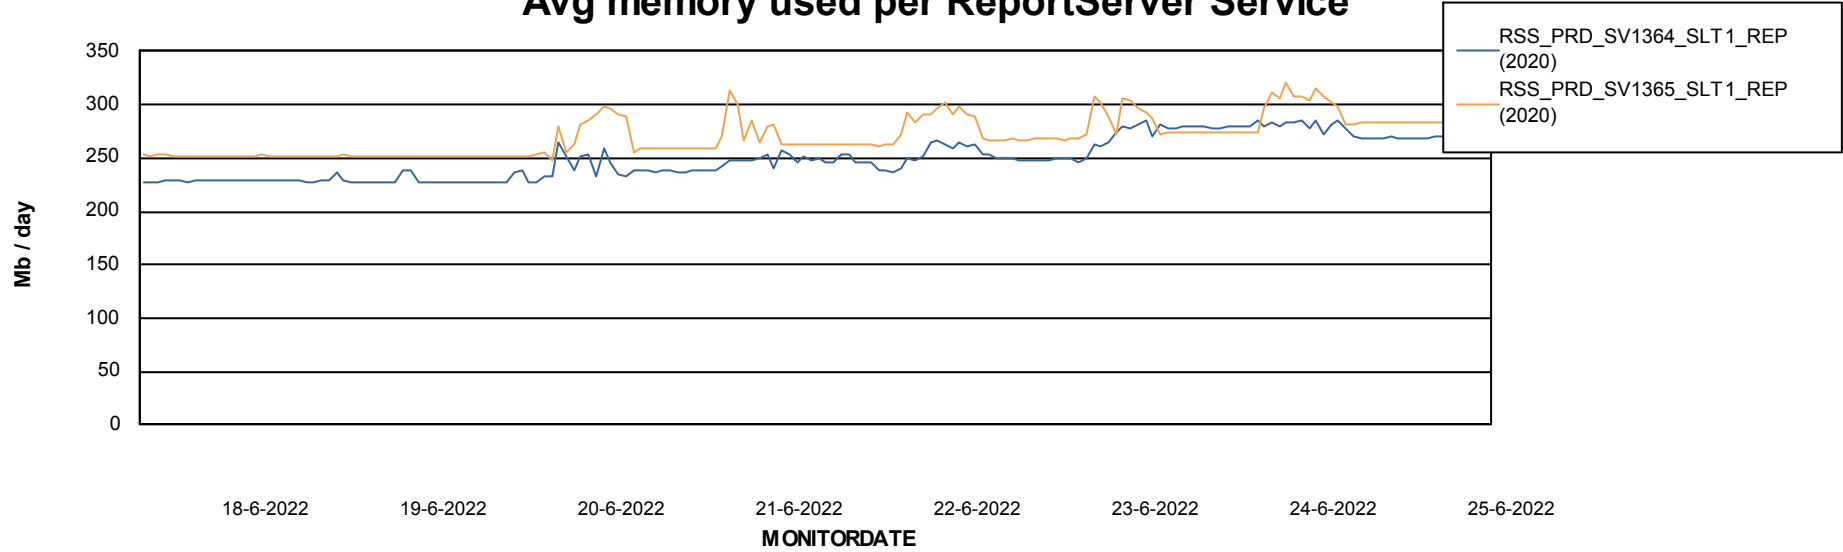

Avg memory used per ABS Server Service

Avg users per day per ABS server

Weekly SLA Customer Report

Customer RSS Production
Database ID 52

ABSSolute Application ReportServer Services

Avg memory used per ReportServer Service

Weekly SLA Customer Report

Customer RSS Production
Database ID 52

ABSSolute Web Component Services

Avg memory used per ABS Web component

Weekly SLA Customer Report

Customer RSS Production
Database ID 52

Disaster per ABS component