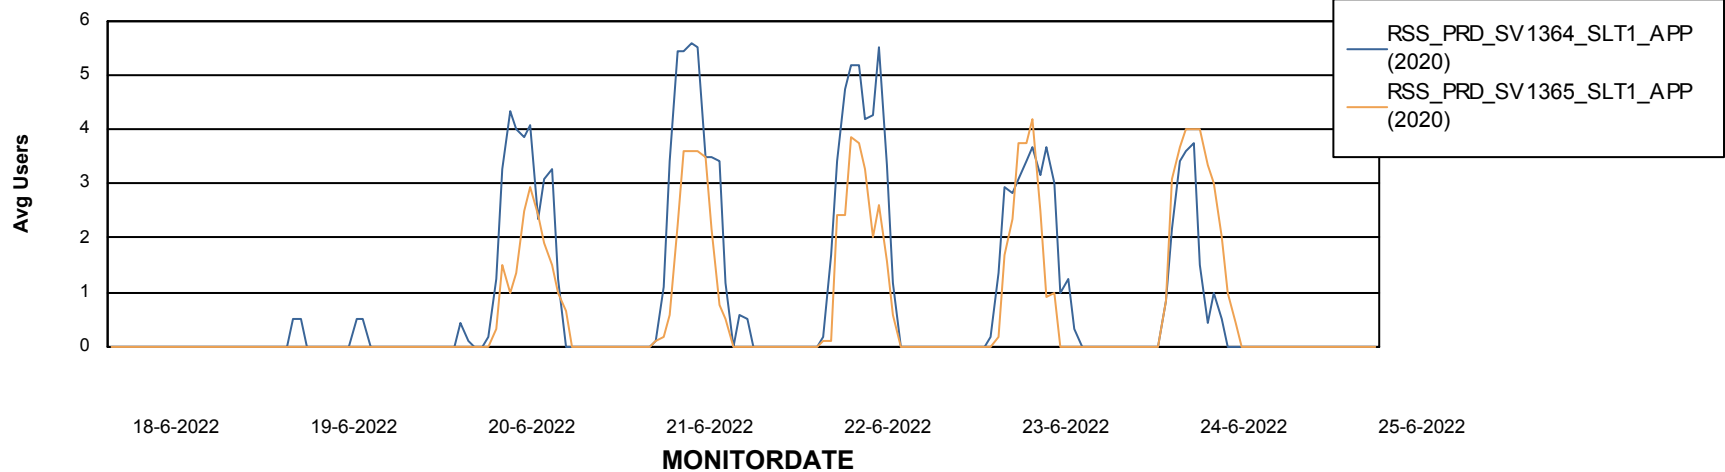

Avg users per day per ABS server