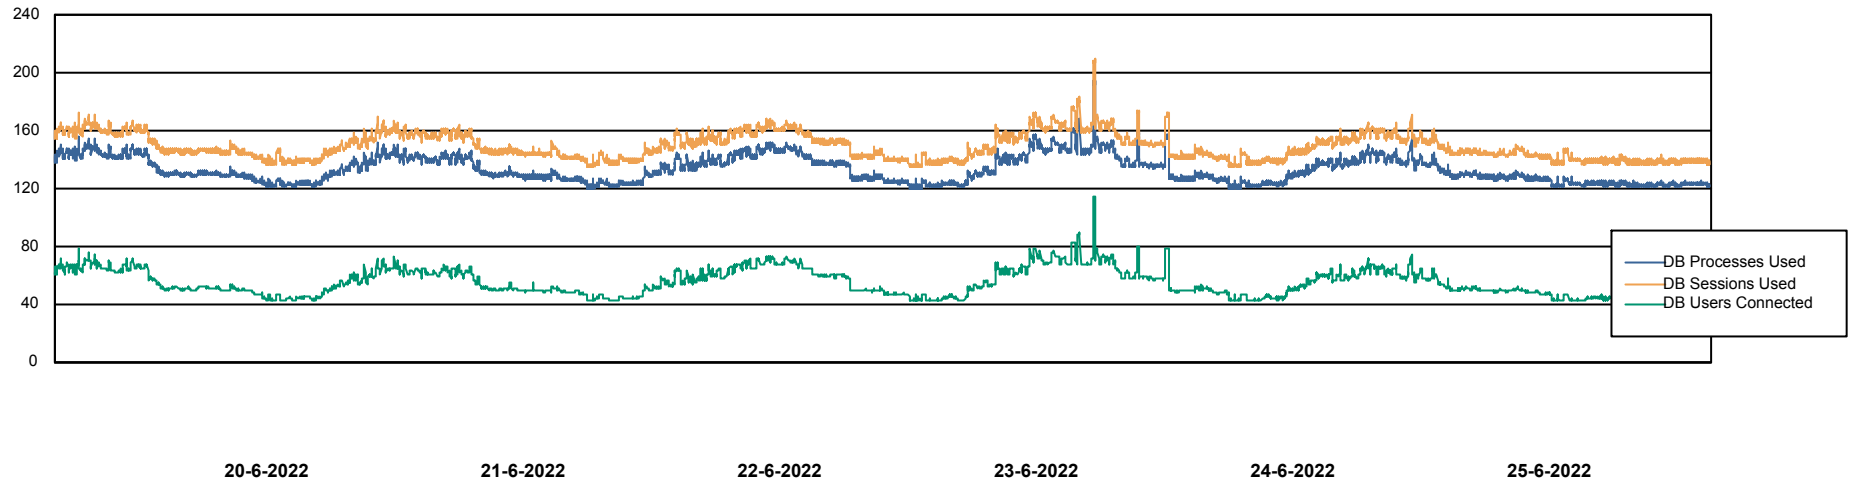

Weekly SLA Customer Report

Customer RFL_Production
Database ID 36

Harddisk Usage RFL_WEB

	Free disk space on C: (%)	Total disk space on C: (Gb)	Used disk space on C: (Gb)
25-6-2022	42	40	23
24-6-2022	43	40	23
23-6-2022	43	40	23
22-6-2022	43	40	23
21-6-2022	43	40	23
20-6-2022	43	40	22
19-6-2022	43	40	22

Weekly SLA Customer Report

Customer RFL_Production
Database ID 36

Database Performance RFLDB_Production

Weekly SLA Customer Report

Customer RFL_Production
Database ID 36

Database Performance RFLDB_Standby

DB Processes Max 1,000