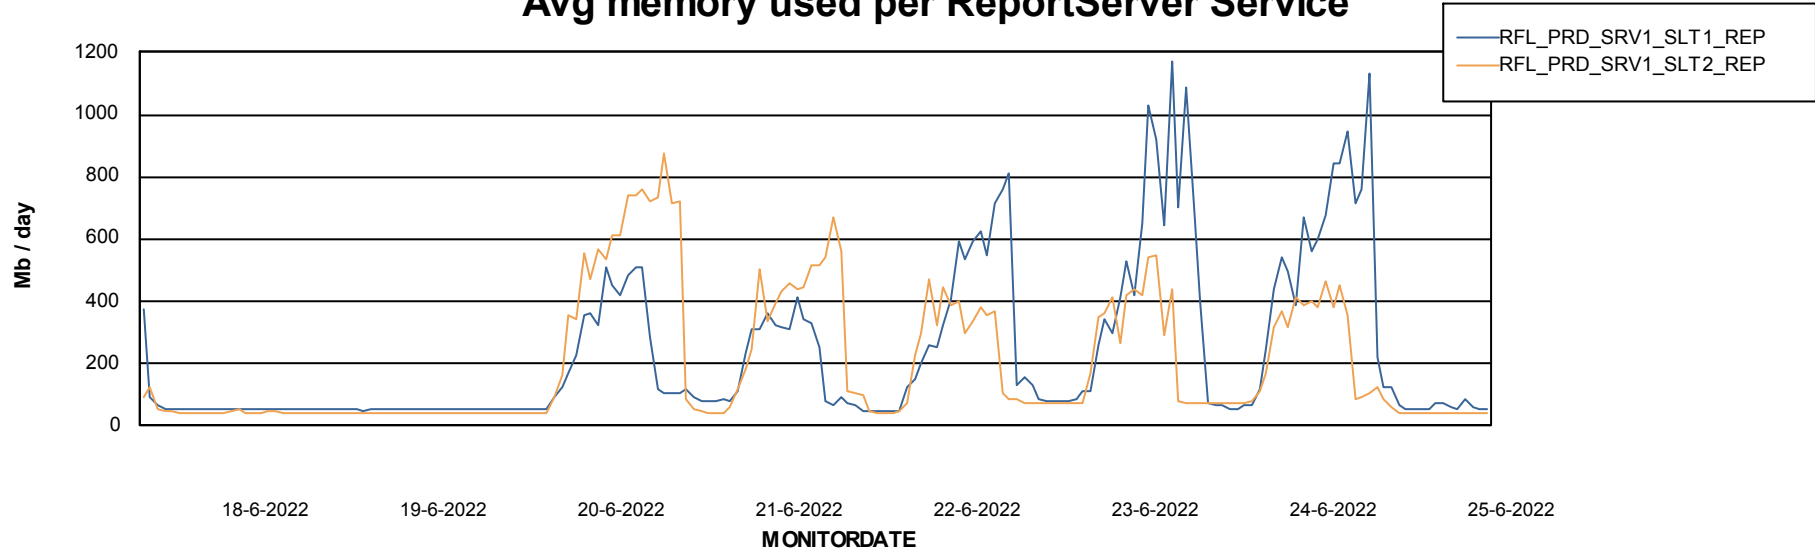

Avg memory used per ABS Server Service

Avg users per day per ABS server

Weekly SLA Customer Report

Customer RFL_Production
Database ID 36

ABSSolute Application ReportServer Services

Avg memory used per ReportServer Service

Weekly SLA Customer Report

Customer RFL_Production
Database ID 36

ABSSolute Web Component Services

Avg memory used per ABS Web component

Weekly SLA Customer Report

Customer RFL_Production
Database ID 36

Disaster per ABS component