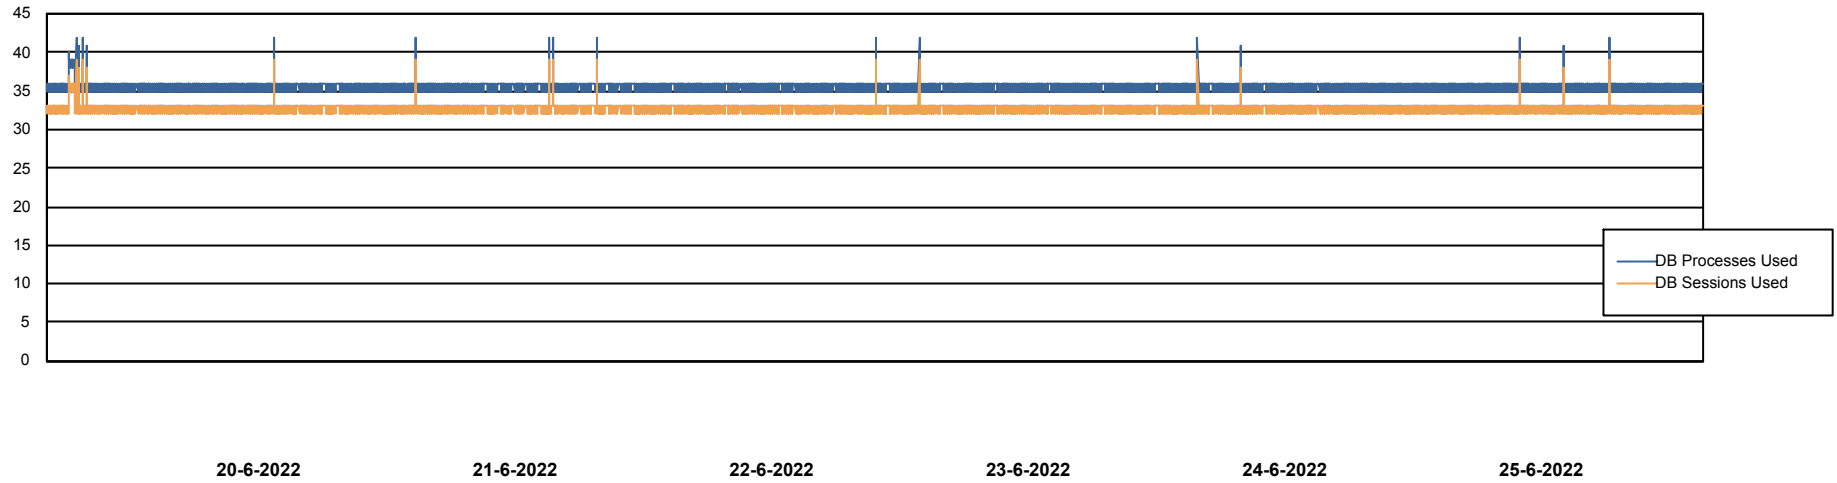

Weekly SLA Customer Report

Customer RFL_Production
Database ID 36

Database Performance RFLDB_Production

Weekly SLA Customer Report

Customer RFL_Production
Database ID 36

Database Performance RFLDB_Standby

DB Processes Max 1,000