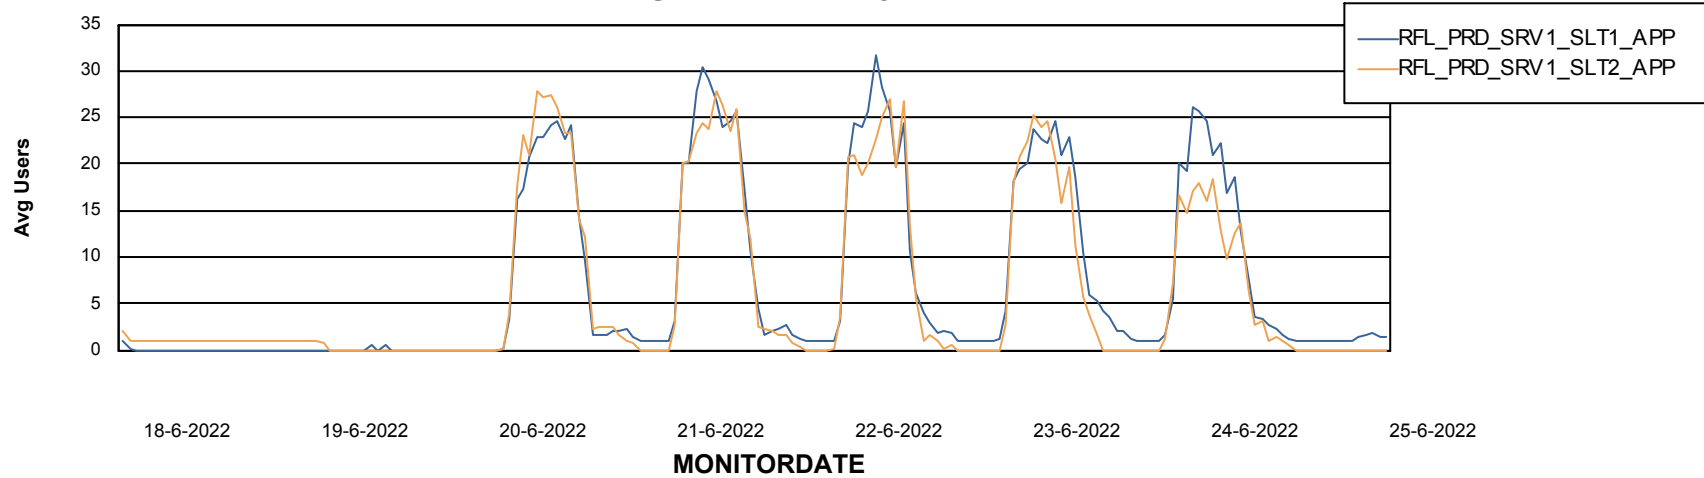

Weekly SLA Customer Report

Customer RFL_Production
 Database ID 36

DATABASE SIZE RFLDB_Production

Database growth over last month

Database Tablespace RFLDB_Production

Date	Tablespace Name	Filesize (Gb)	Usedsize (Gb)	Percentage free
25-6-2022	ABSDATA	90	68	24
	INDX	208	174	16
24-6-2022	ABSDATA	90	68	24
	INDX	208	174	16
23-6-2022	ABSDATA	90	68	24
	INDX	208	174	16
22-6-2022	ABSDATA	90	68	24
	INDX	208	174	16
21-6-2022	ABSDATA	90	68	24
	INDX	208	174	16
20-6-2022	ABSDATA	90	68	25
	INDX	208	173	17
19-6-2022	ABSDATA	90	68	25
	INDX	208	173	17

Weekly SLA Customer Report

Customer RFL_Production
Database ID 36

Standby Database Health RFL_Production

Recovery lag for last 7 days

Weekly SLA Customer Report

Customer RFL_Production
Database ID 36

ABSSolute Application Server Services

Avg memory used per ABS Server Service

Avg users per day per ABS server

Weekly SLA Customer Report

Customer RFL_Production
Database ID 36

ABSSolute Application ReportServer Services

Avg memory used per ReportServer Service