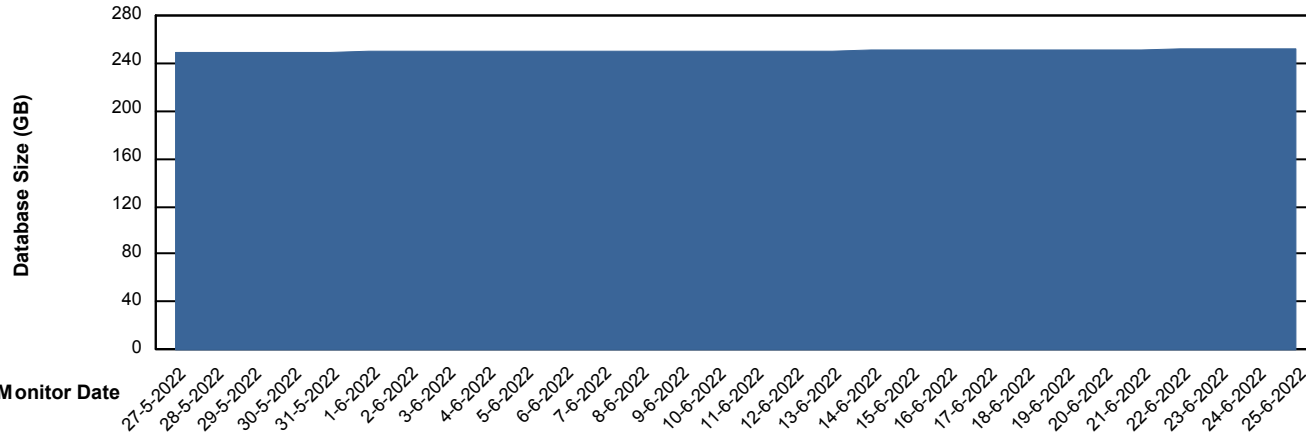

Weekly SLA Customer Report

Customer RFL_Production
Database ID 36

Database Performance RFLDB_Production

Weekly SLA Customer Report

Customer RFL_Production
Database ID 36

Database Performance RFLDB_Standby

DB Processes Max 1,000

Weekly SLA Customer Report

Customer RFL_Production
 Database ID 36

DATABASE SIZE RFLDB_Production

Database growth over last month

Database Tablespace RFLDB_Production

Date	Tablespace Name	Filesize (Gb)	Usedsize (Gb)	Percentage free
25-6-2022	ABSDATA	90	68	24
	INDX	208	174	16
24-6-2022	ABSDATA	90	68	24
	INDX	208	174	16
23-6-2022	ABSDATA	90	68	24
	INDX	208	174	16
22-6-2022	ABSDATA	90	68	24
	INDX	208	174	16
21-6-2022	ABSDATA	90	68	24
	INDX	208	174	16
20-6-2022	ABSDATA	90	68	25
	INDX	208	173	17
19-6-2022	ABSDATA	90	68	25
	INDX	208	173	17