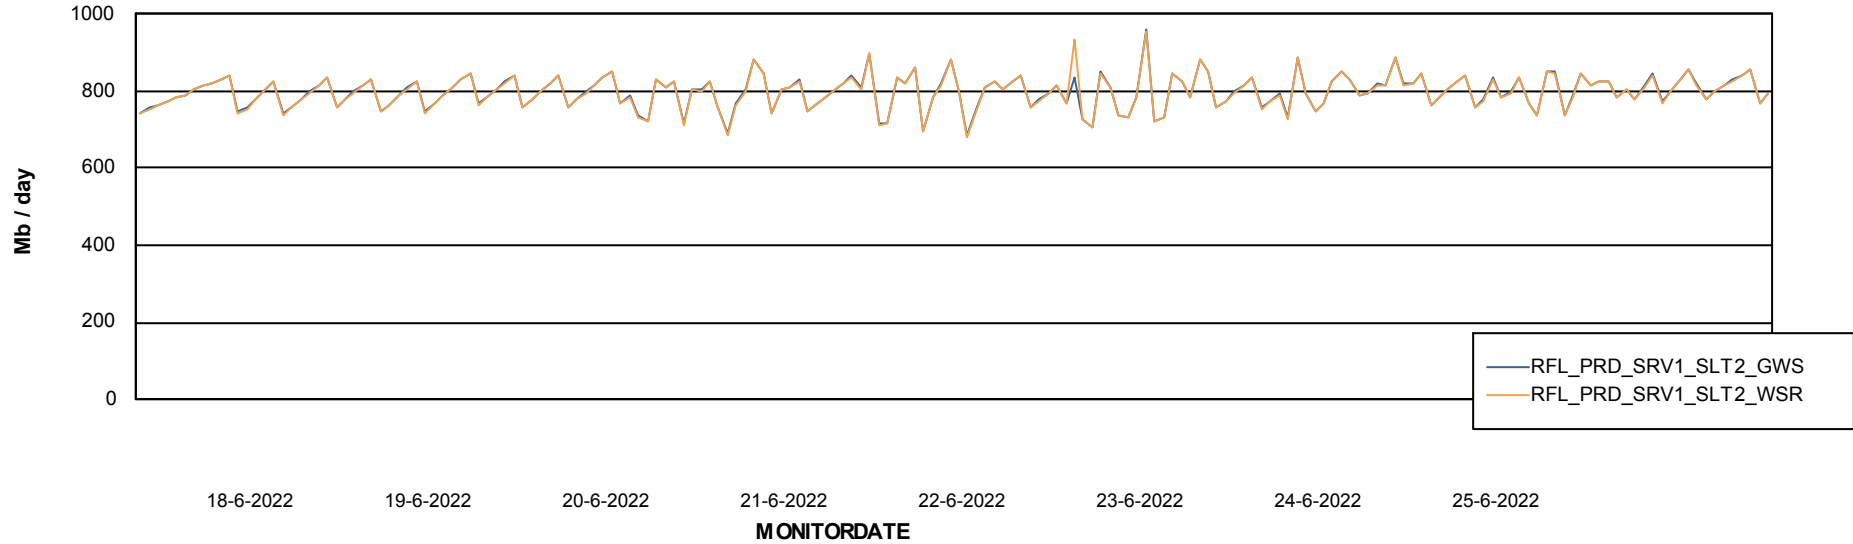

ABSSolute Web Component Services

Avg memory used per ABS Web component