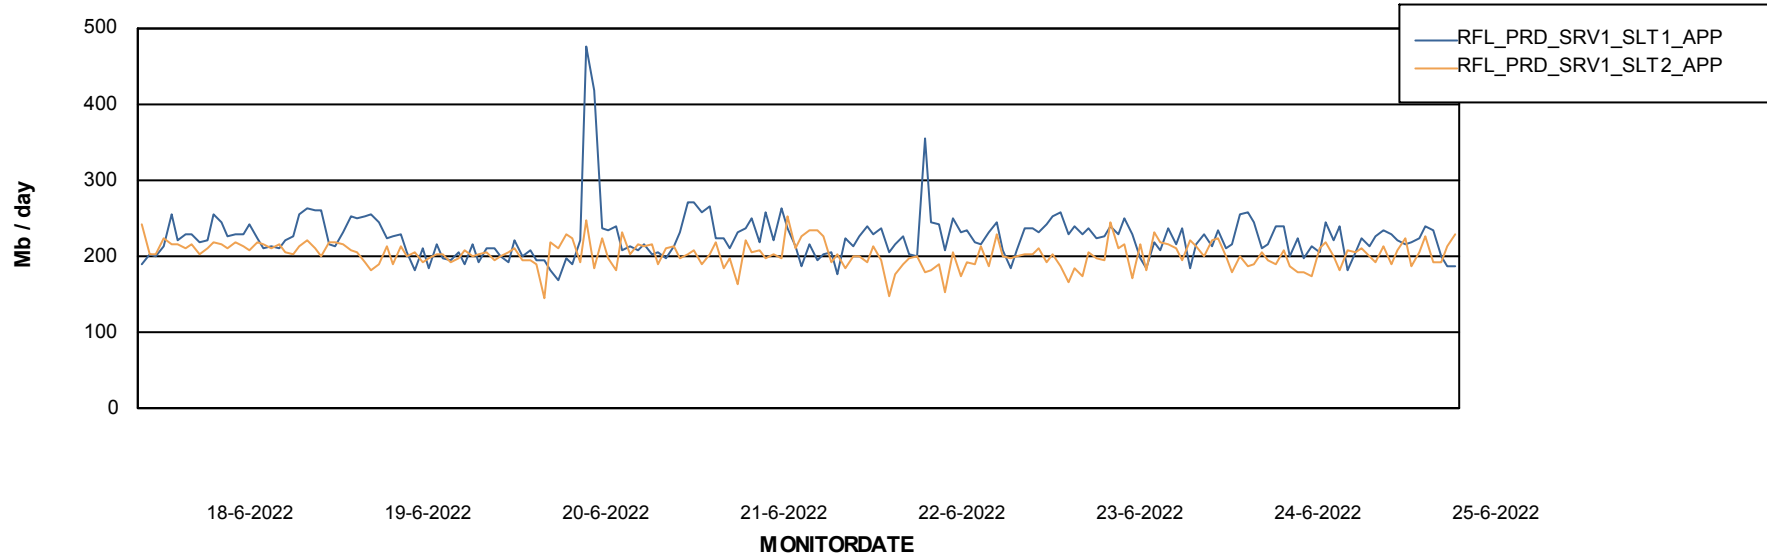

ABSSolute Application Server Services

Avg memory used per ABS Server Service