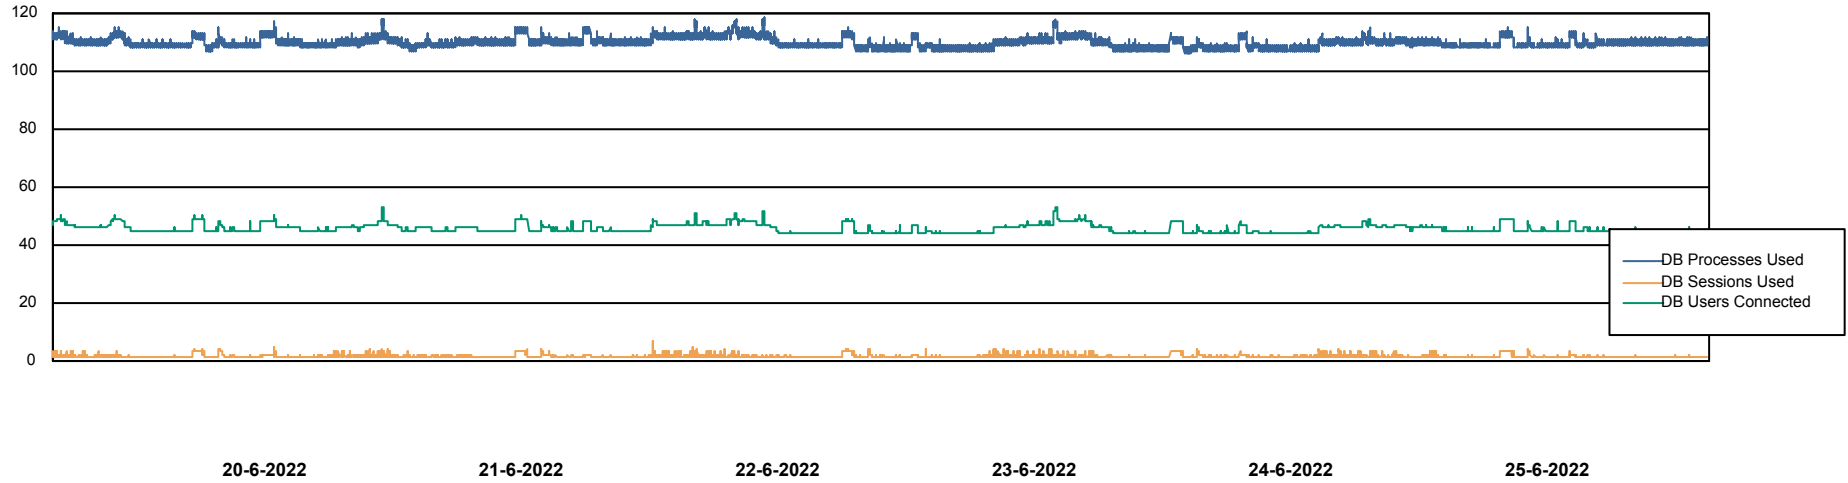

Database Performance PHSDB_Production

DB Processes Max 1,000