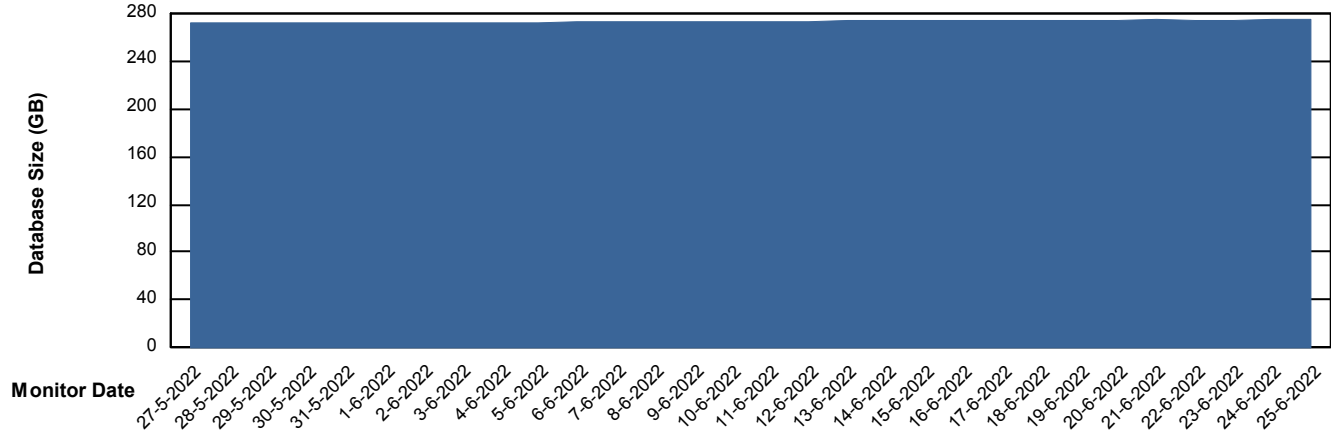

DATABASE SIZE PHSDB_Production

Database growth over last month