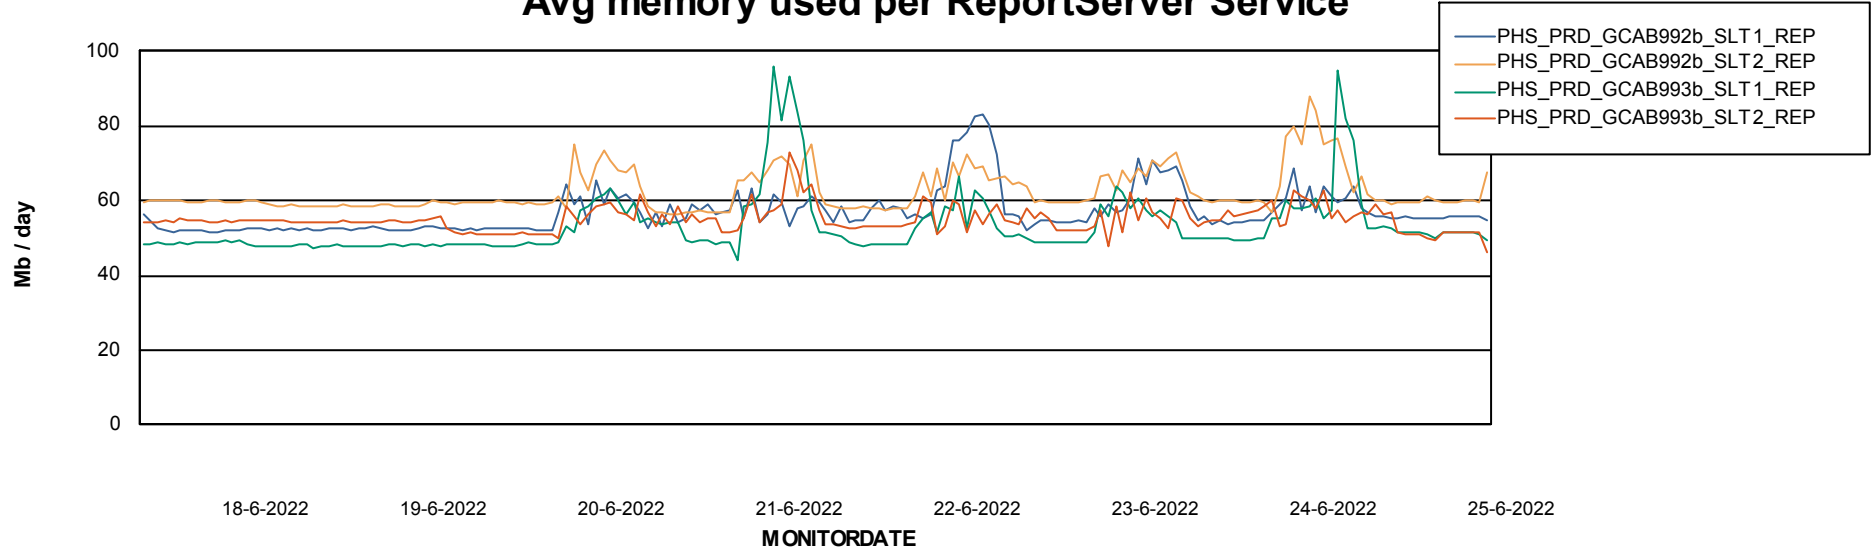

ABSSolute Application ReportServer Services

Avg memory used per ReportServer Service