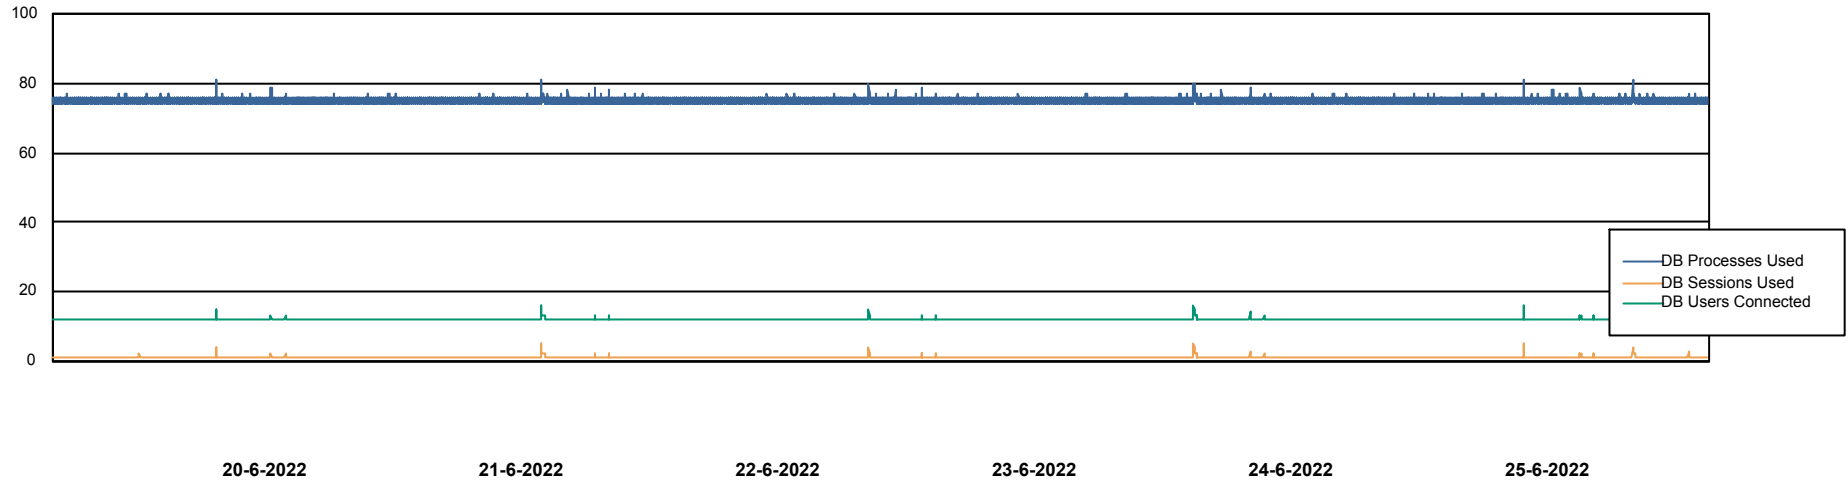

DB Processes Max 1,000

Weekly SLA Customer Report

Customer PHS_Production
Database ID 47

Database Performance PHSDB_Test

DB Processes Max 1,000

Weekly SLA Customer Report

Customer PHS_Production
Database ID 47