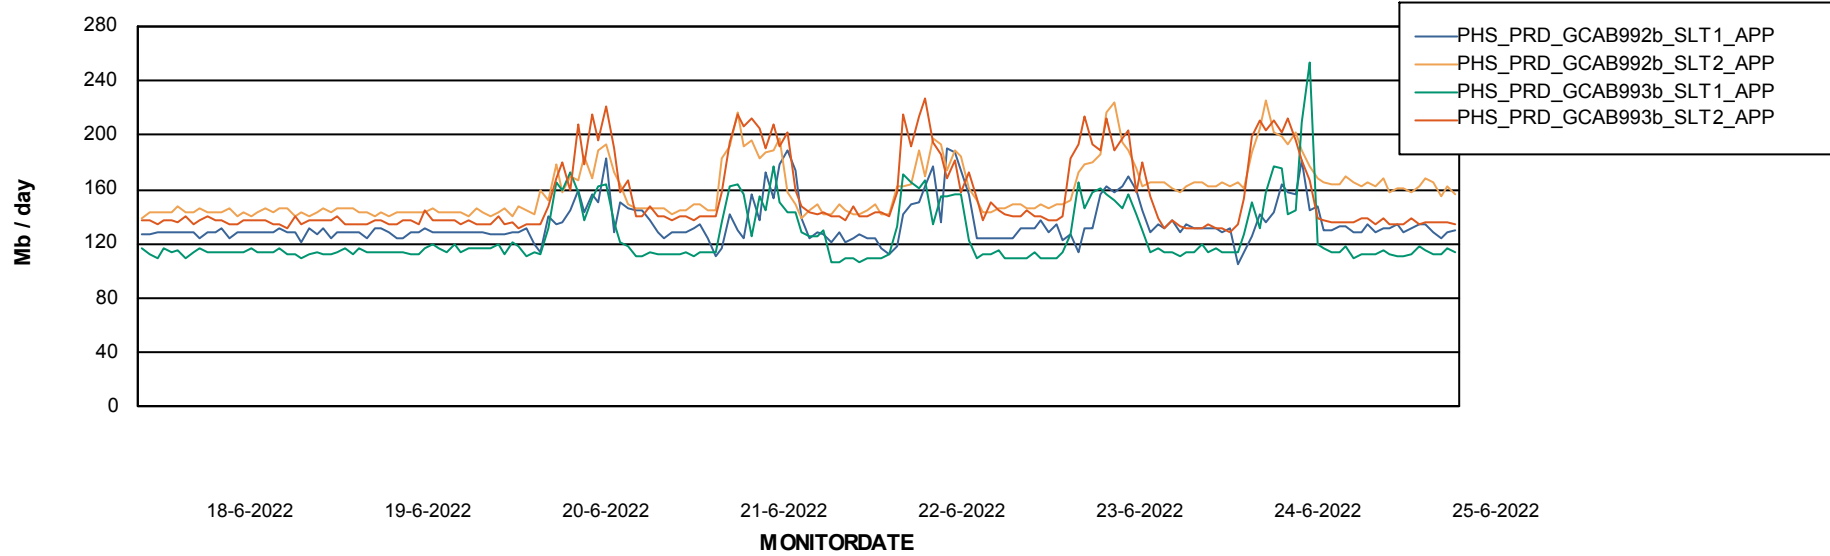

ABSSolute Application Server Services

Avg memory used per ABS Server Service