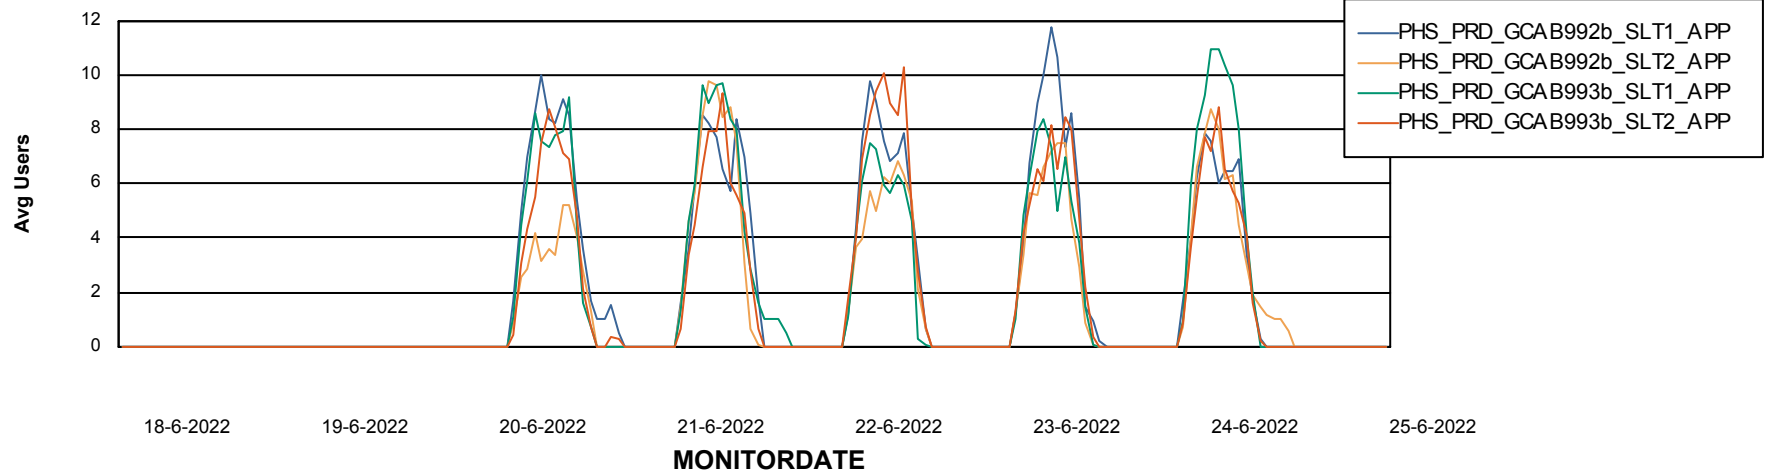

Weekly SLA Customer Report

Customer PHS_Production
Database ID 47

ABSSolute Application Server Services

Avg memory used per ABS Server Service

Avg users per day per ABS server

Weekly SLA Customer Report

Customer PHS_Production
Database ID 47