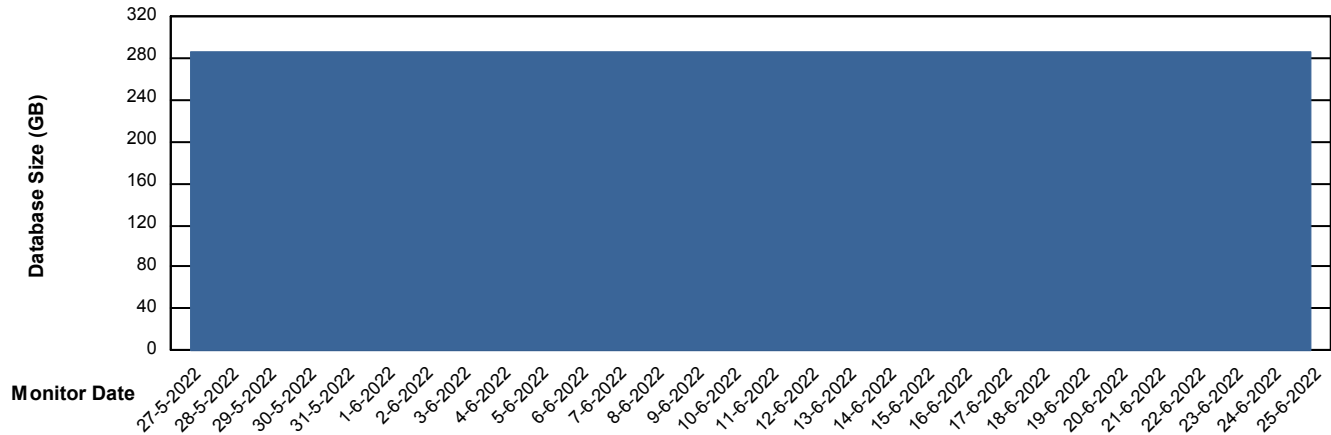

DATABASE SIZE PHSDB_Test

Database growth over last month