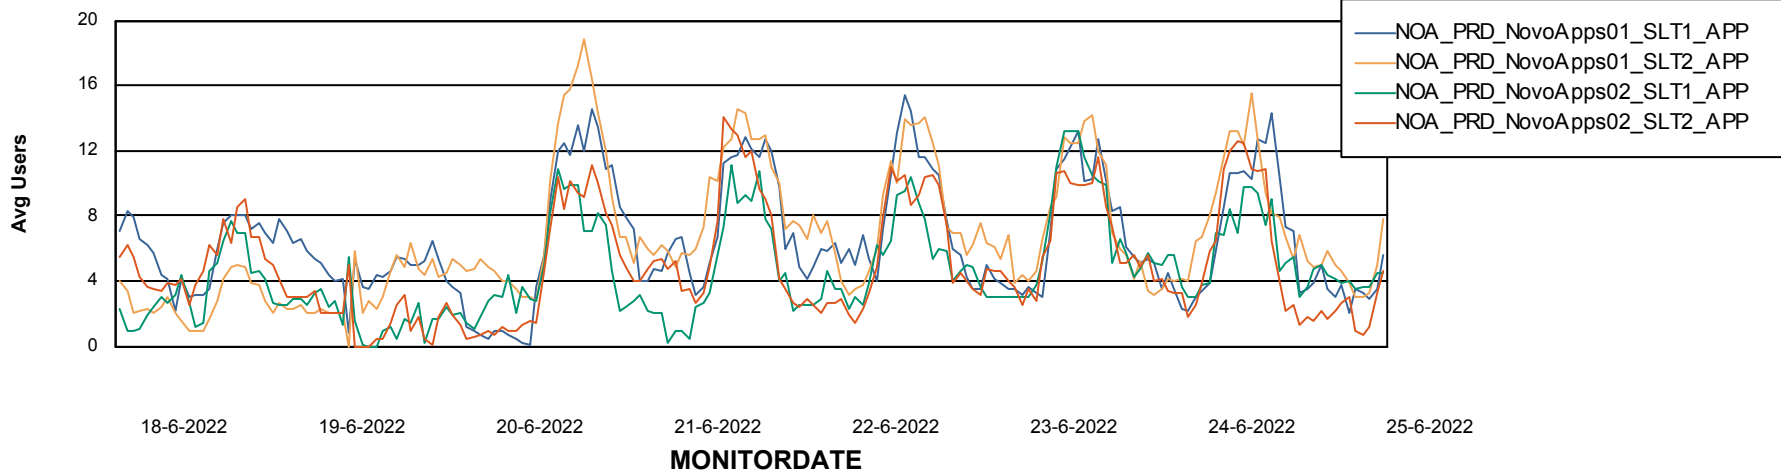

Weekly SLA Customer Report

Customer NOA_Production
Database ID 116

ABSSolute Application Server Services

Avg memory used per ABS Server Service

Avg users per day per ABS server

Weekly SLA Customer Report

Customer NOA_Production
Database ID 116