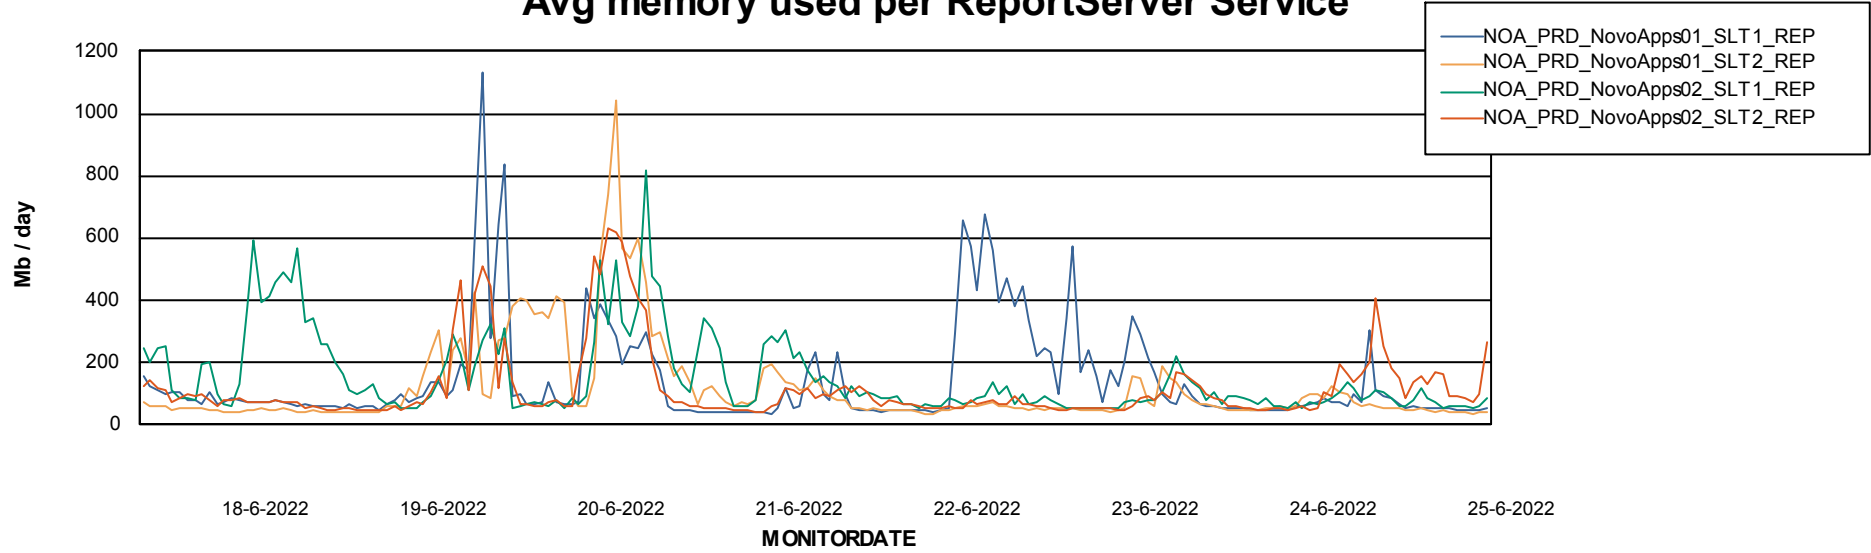

ABSSolute Application ReportServer Services

Avg memory used per ReportServer Service