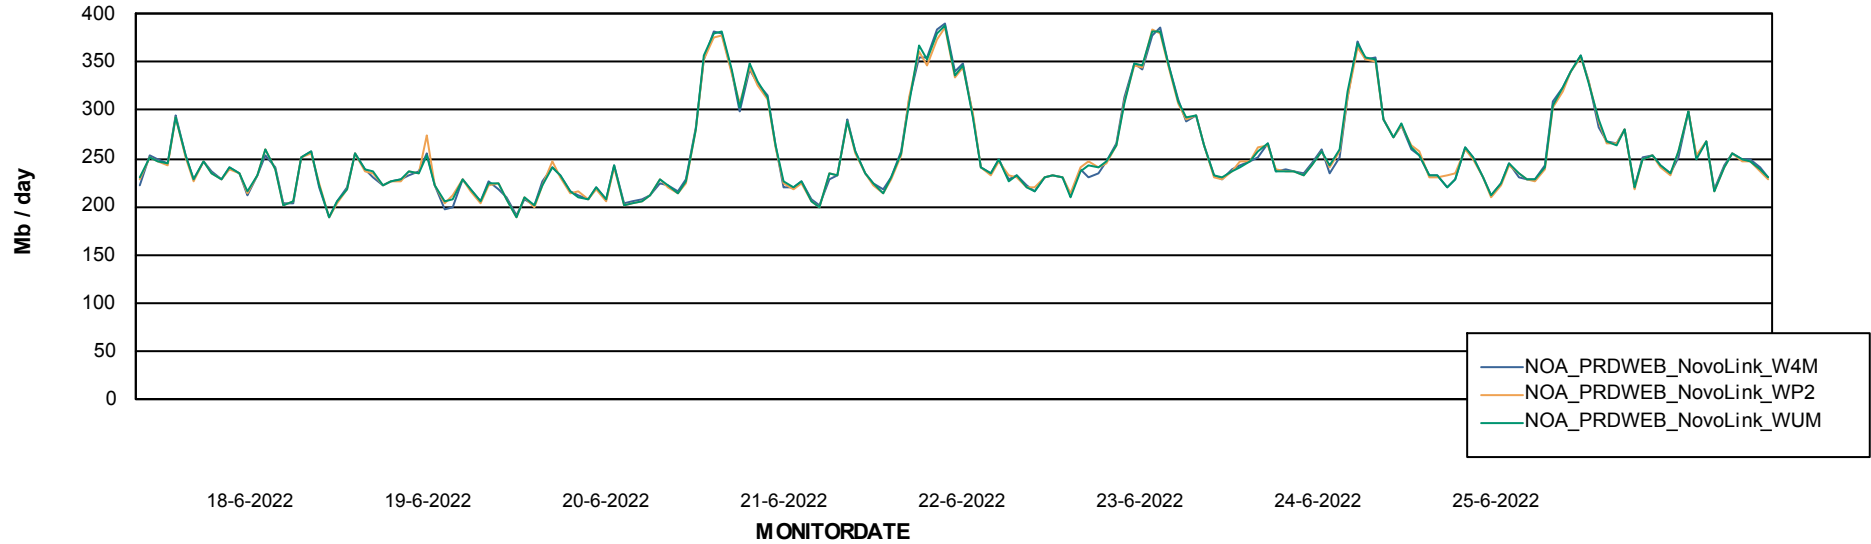

ABSSolute Application ReportServer Services

Avg memory used per ReportServer Service

Weekly SLA Customer Report

Customer NOA_Production
Database ID 116

ABSSolute Web Component Services

Avg memory used per ABS Web component