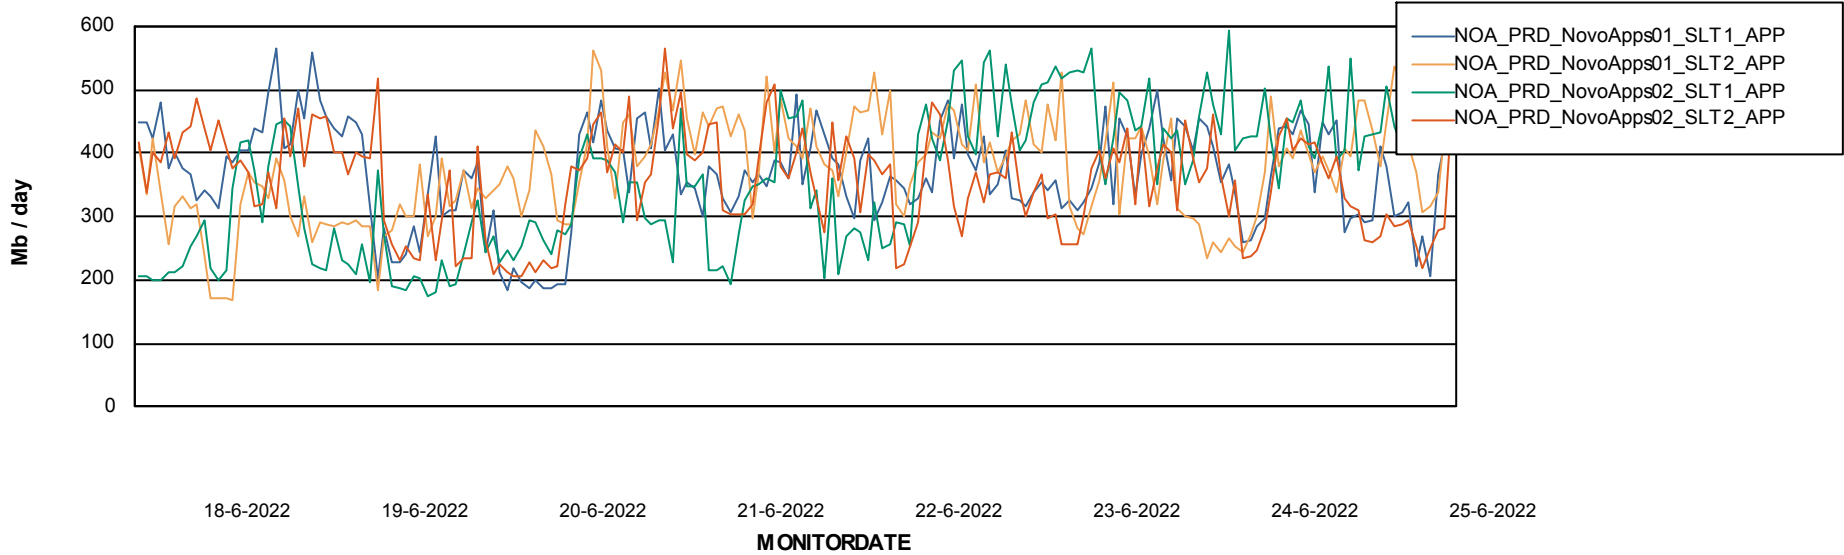

DB Processes Max 300

Weekly SLA Customer Report

Customer NOA_Production
 Database ID 116

DATABASE SIZE NOA_PRD_NovoABS01_DB

Database growth over last month

Database Tablespace NOA_PRD_NovoABS01_DB

Date	Tablespace Name	Filesize (Gb)	Usedsize (Gb)	Percentage free
25-6-2022	ABSDATA	148	112	24
	INDX	192	156	19
24-6-2022	ABSDATA	148	112	24
	INDX	192	156	19
23-6-2022	ABSDATA	148	112	24
	INDX	192	156	19
22-6-2022	ABSDATA	148	112	24
	INDX	192	156	19
21-6-2022	ABSDATA	148	112	24
	INDX	192	156	19
20-6-2022	ABSDATA	148	112	24
	INDX	192	155	19
19-6-2022	ABSDATA	148	112	24
	INDX	192	155	19

Weekly SLA Customer Report

Customer NOA_Production
Database ID 116

ABSSolute Application Server Services

Avg memory used per ABS Server Service

Avg users per day per ABS server

Weekly SLA Customer Report

Customer NOA_Production
Database ID 116