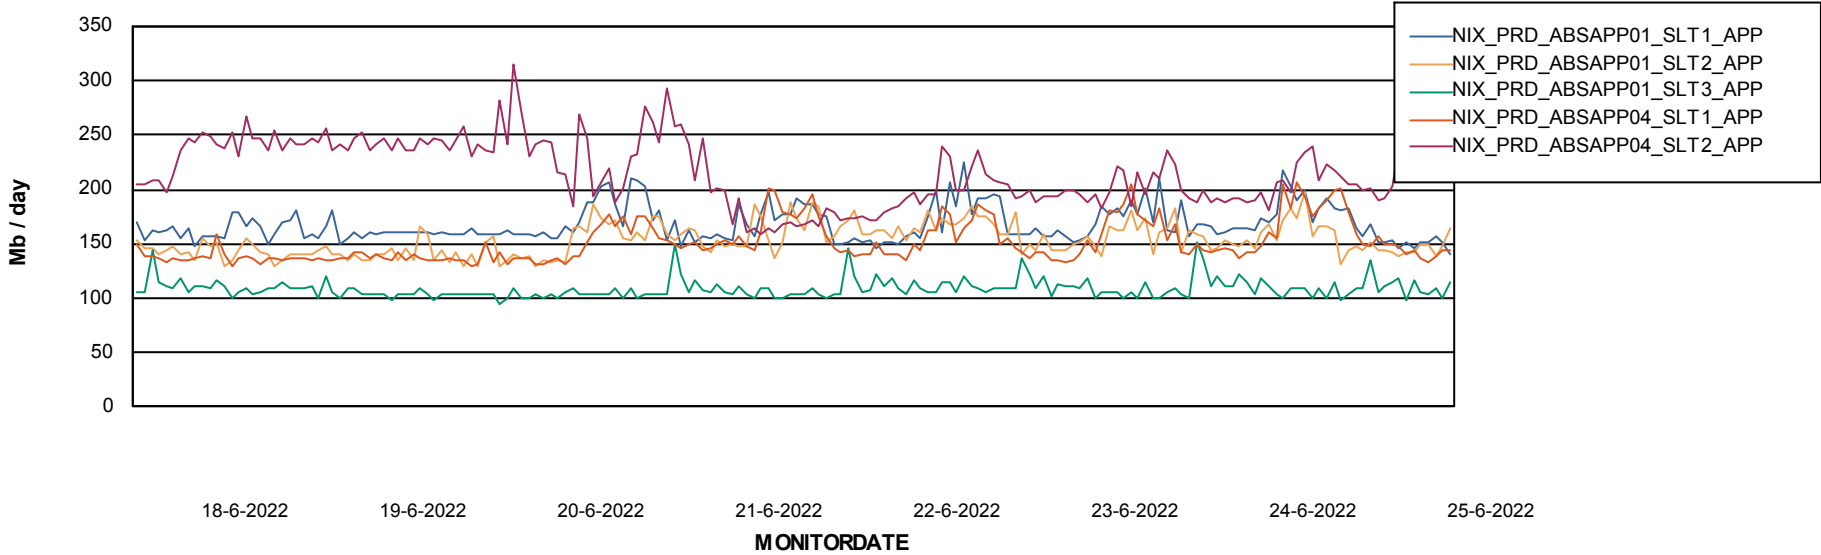

ABSSolute Application Server Services

Avg memory used per ABS Server Service