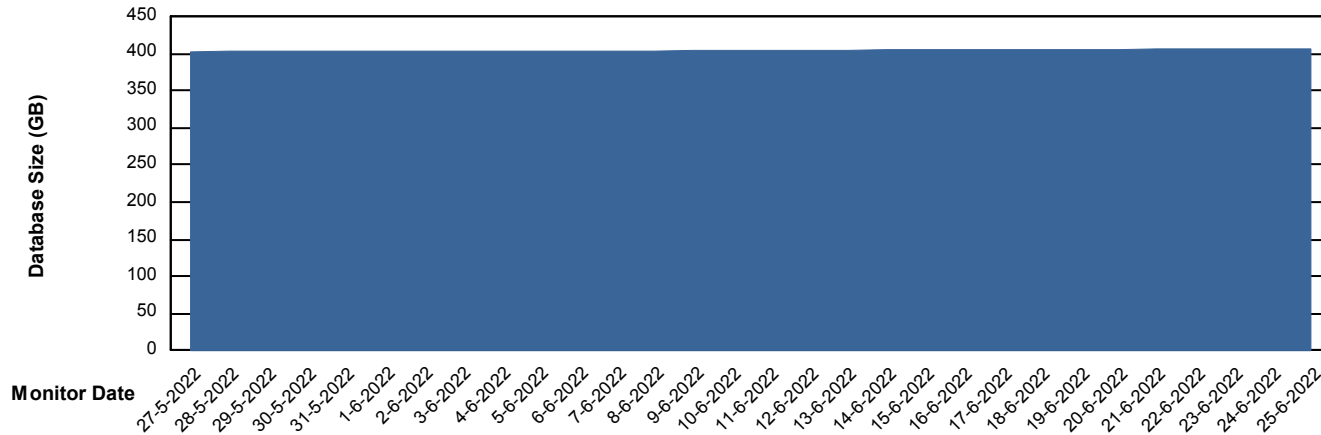

DATABASE SIZE NIXDB_Production

Database growth over last month