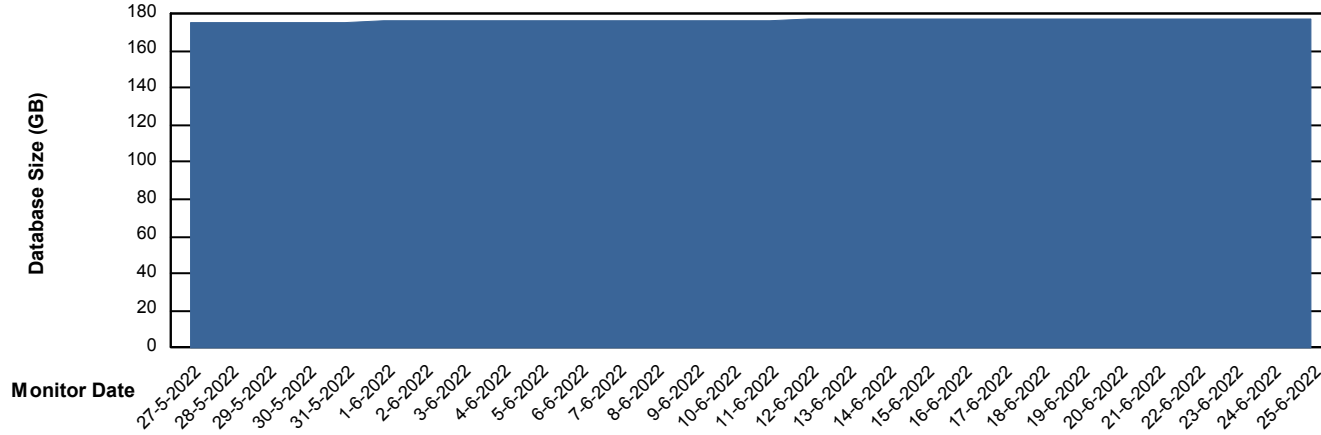

DATABASE SIZE NIXDB_BI

Database growth over last month