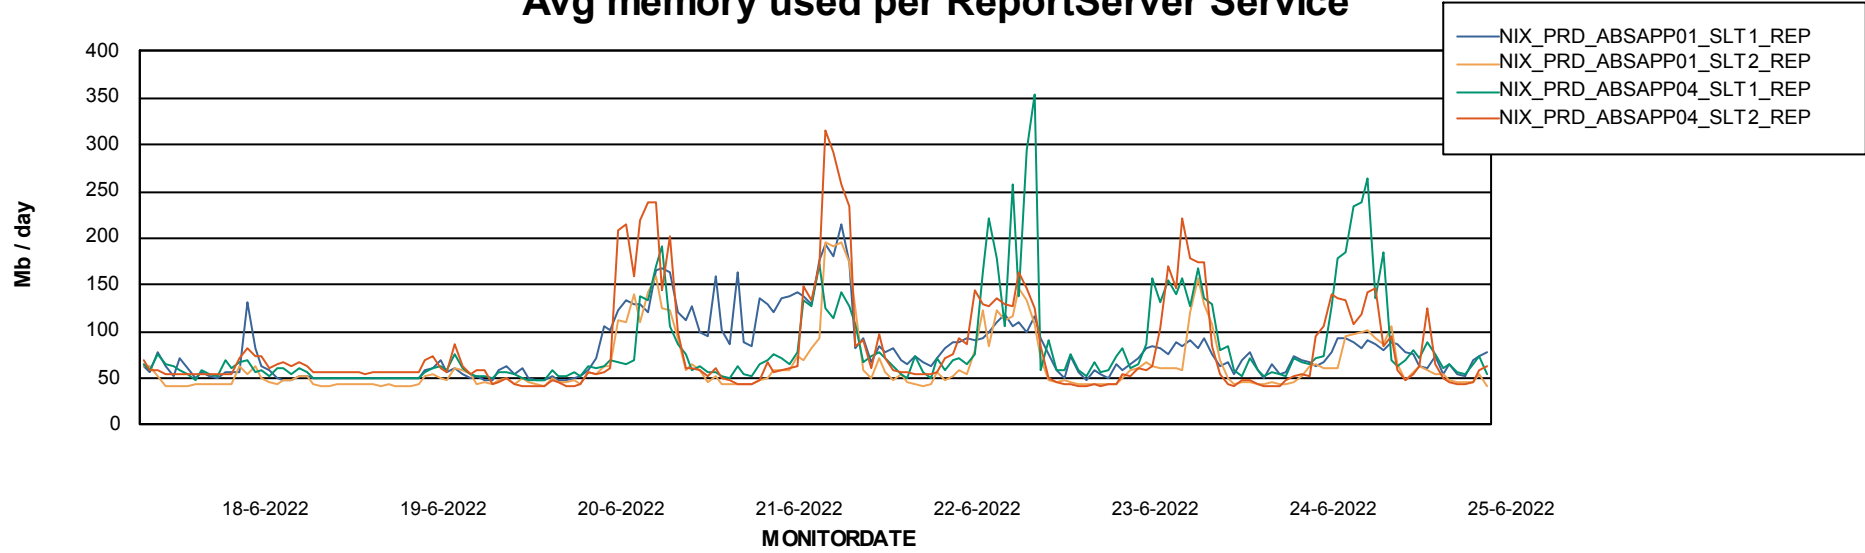

ABSSolute Application ReportServer Services

Avg memory used per ReportServer Service