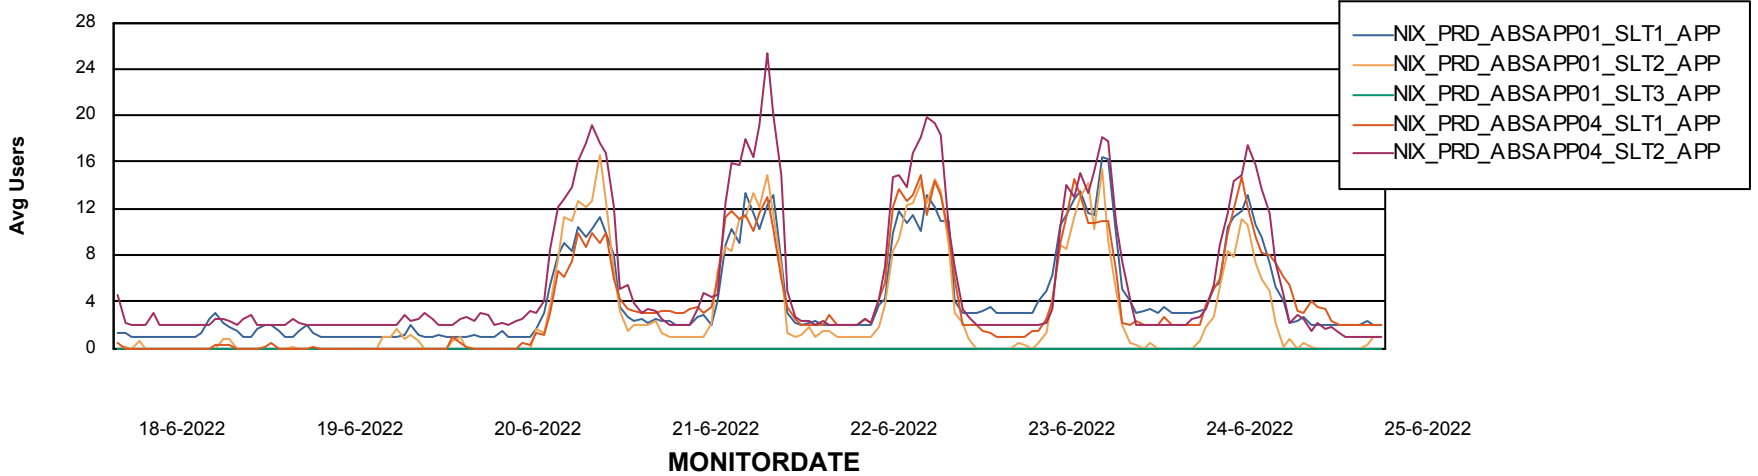

Avg users per day per ABS server