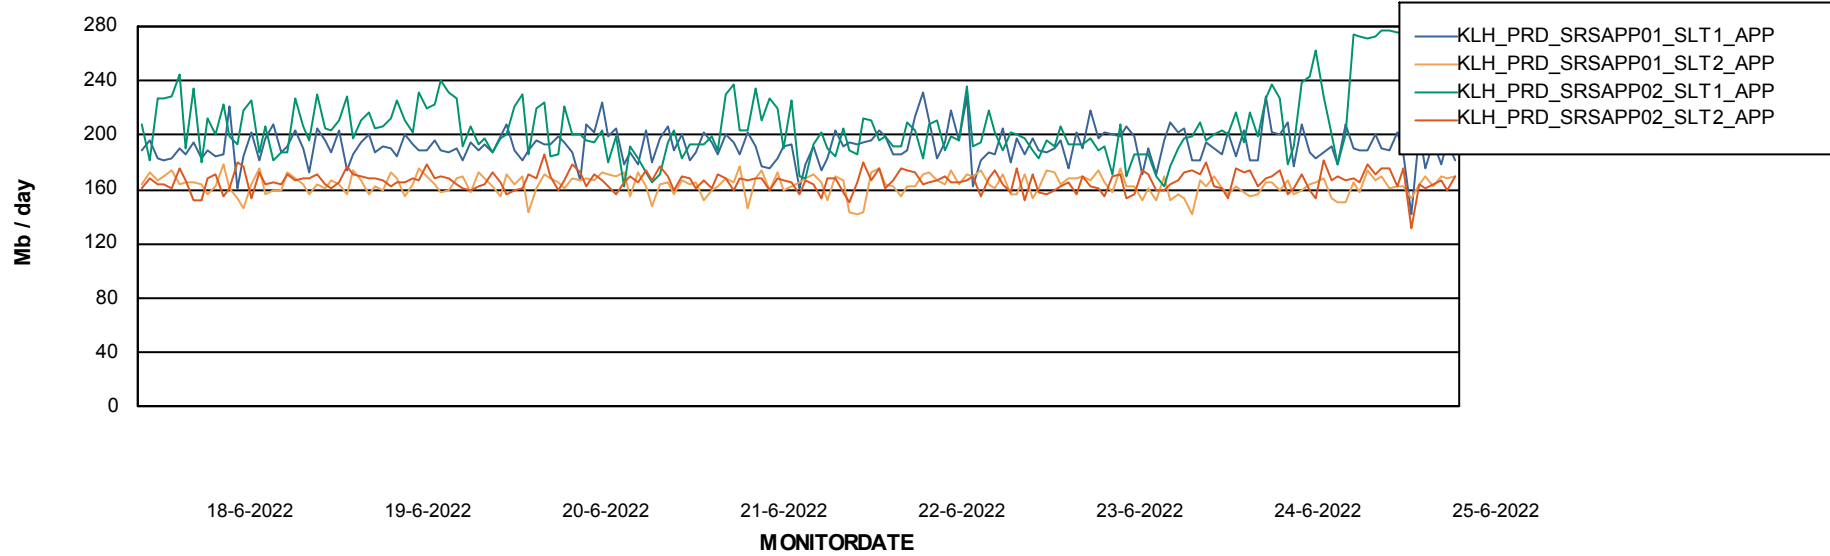

Standby Database Health KLH_Production

Recovery lag for last 7 days

Weekly SLA Customer Report

Customer KLH_Production
Database ID 139

ABSSolute Application Server Services

Avg memory used per ABS Server Service