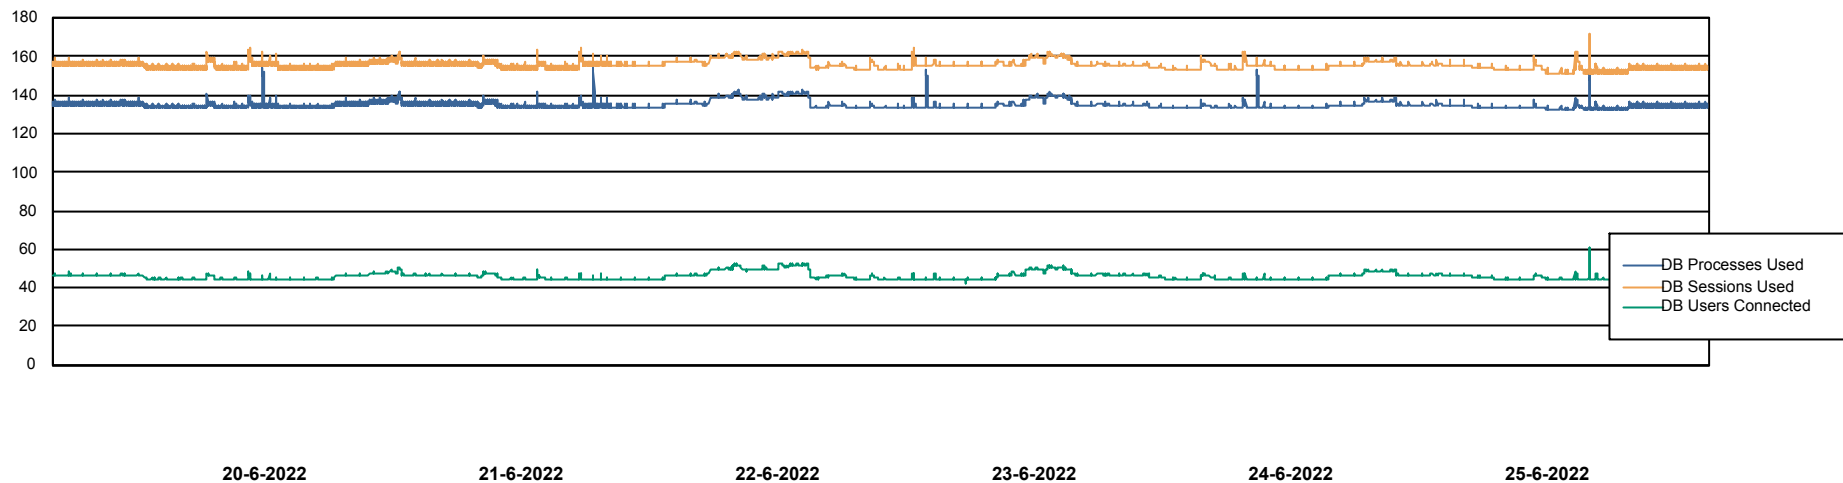

Weekly SLA Customer Report

Customer KLH_Production
Database ID 139

Database Performance KLHDB_BI

Weekly SLA Customer Report

Customer KLH_Production
Database ID 139

Database Performance KLHDB_Production

Weekly SLA Customer Report