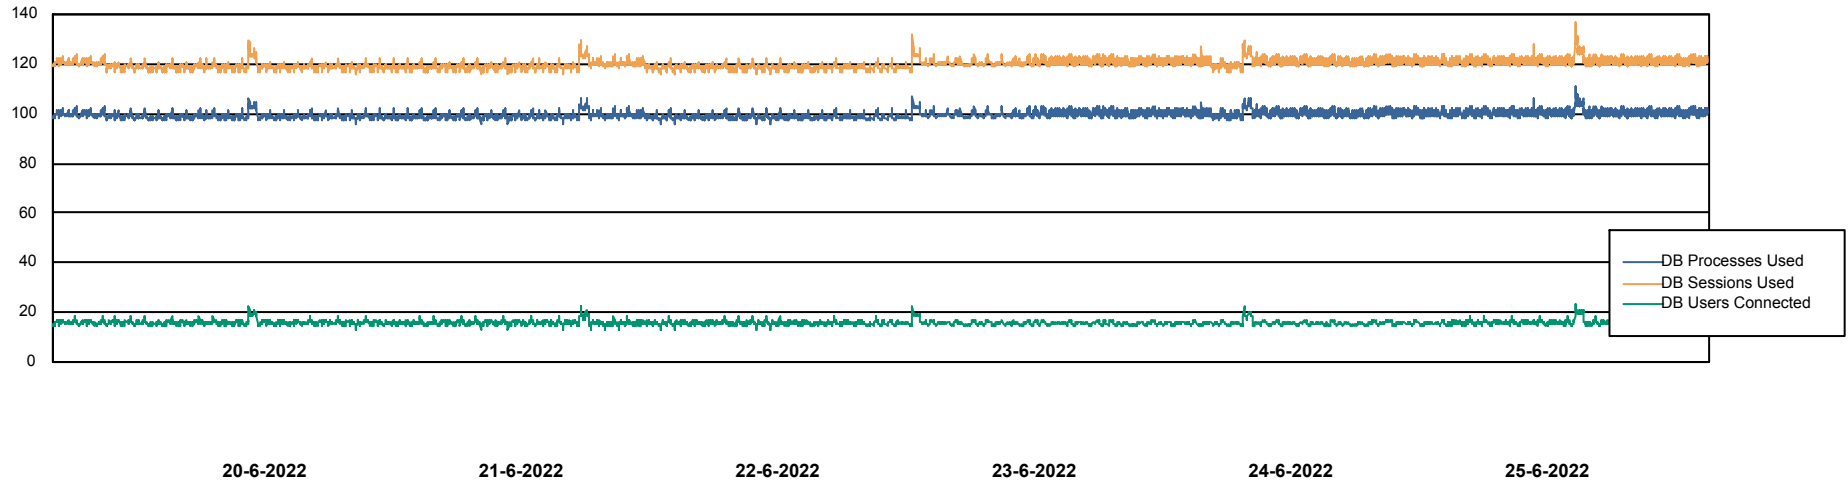

Database Performance KLHDB_BI