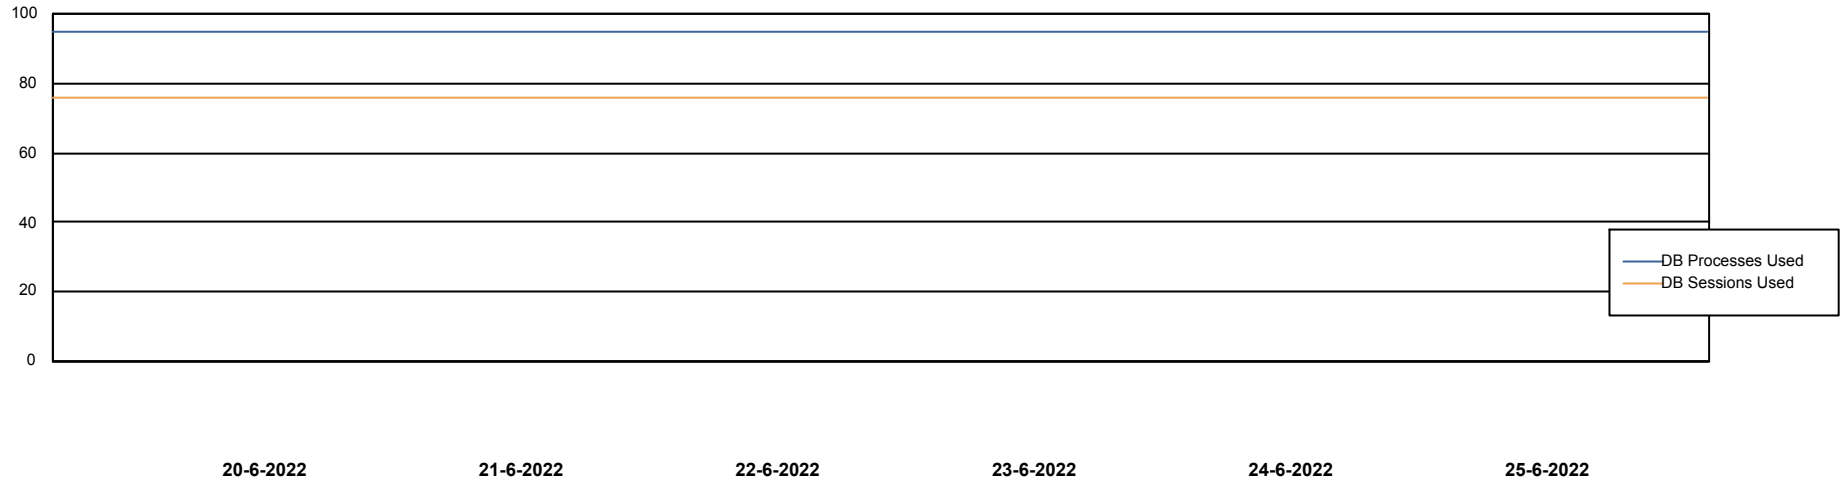

Database Performance KLHDB_Standby

DB Processes Max 4
DB Processes Max 0
DB Processes Max 1,000