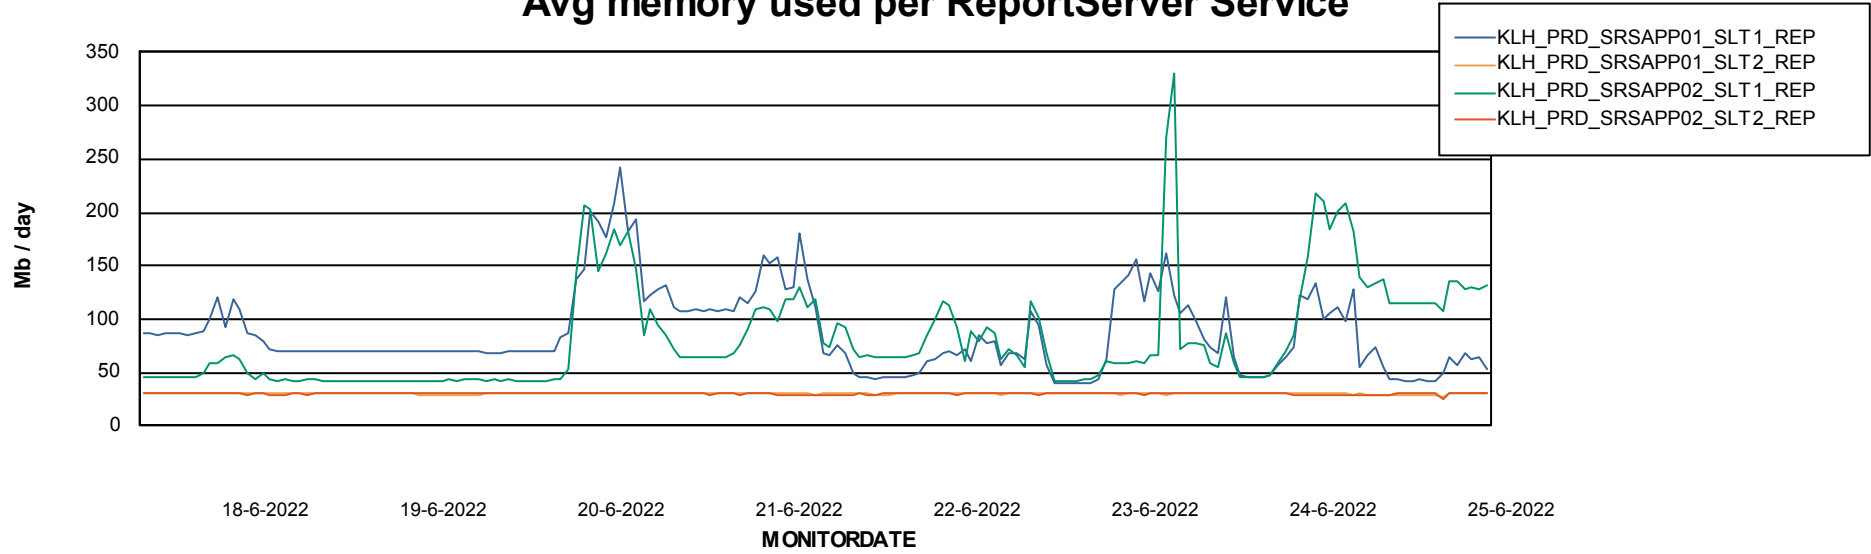

Avg users per day per ABS server

Weekly SLA Customer Report

Customer KLH_Production
Database ID 139

ABSSolute Application ReportServer Services

Avg memory used per ReportServer Service

Weekly SLA Customer Report