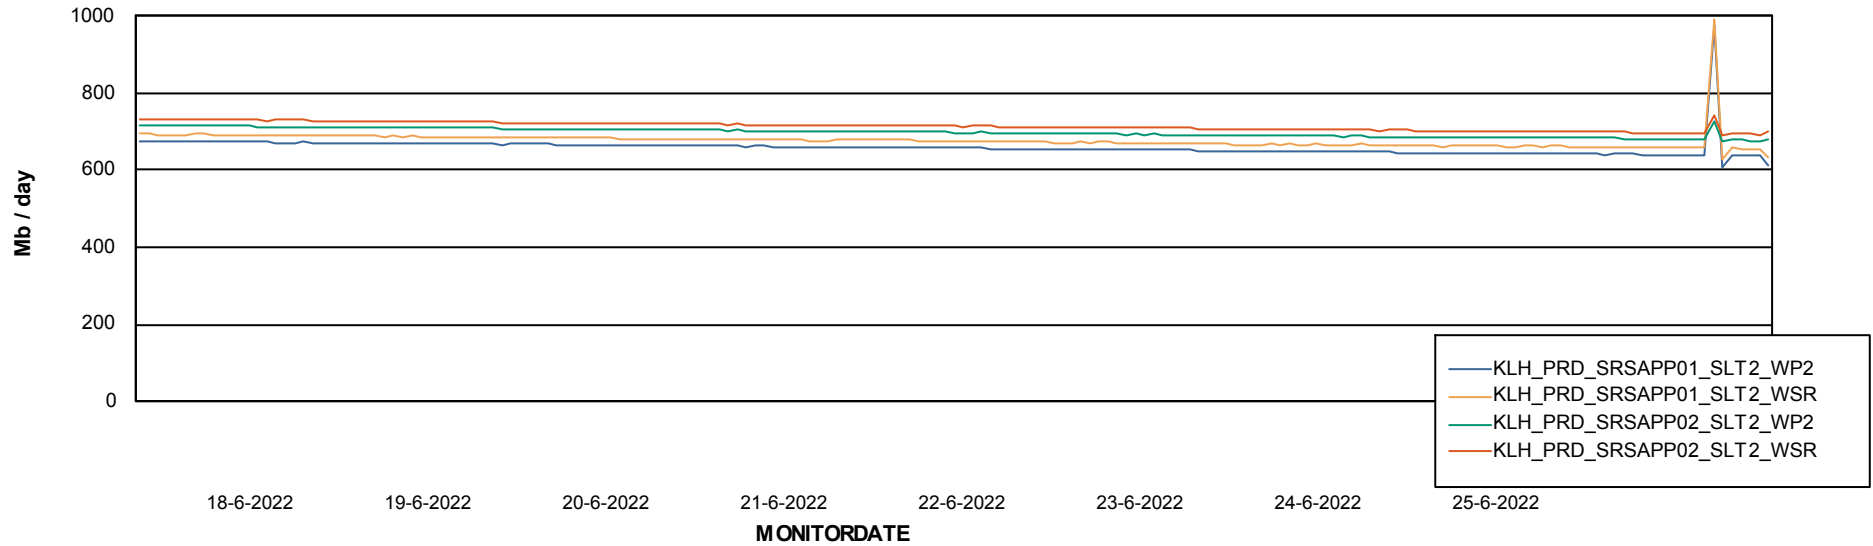

ABSSolute Web Component Services

Avg memory used per ABS Web component