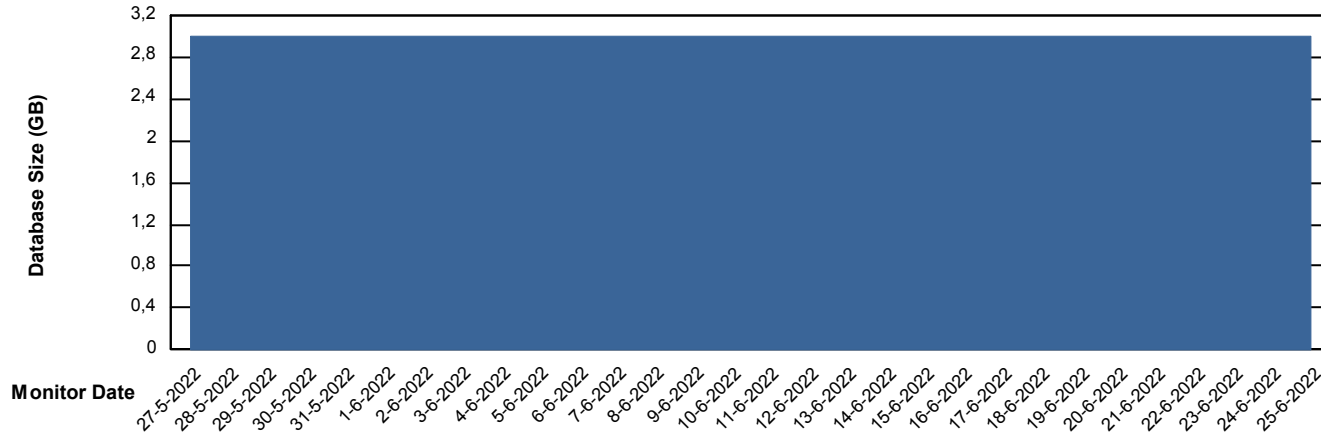

Customer KLH_Production
Database ID 139

Database Performance KLHDB_Standby

DB Processes Max 4
DB Processes Max 0
DB Processes Max 1,000

Weekly SLA Customer Report

Customer KLH_Production
Database ID 139

DATABASE SIZE KLHDB_BI

Database growth over last month

DATABASE SIZE KLHDB_Production

Database growth over last month

Weekly SLA Customer Report

Customer KLH_Production
Database ID 139

Database Tablespace KLHDB_BI

Date	Tablespace Name	Filesize (Gb)	Usedsize (Gb)	Percentage free
25-6-2022	ABSDATA	4	0	97
	INDX	8	0	94
24-6-2022	ABSDATA	4	0	97
	INDX	8	0	94
23-6-2022	ABSDATA	4	0	97
	INDX	8	0	94
22-6-2022	ABSDATA	4	0	97
	INDX	8	0	94
21-6-2022	ABSDATA	4	0	97
	INDX	8	0	94
20-6-2022	ABSDATA	4	0	97
	INDX	8	0	94
19-6-2022	ABSDATA	4	0	97
	INDX	8	0	94