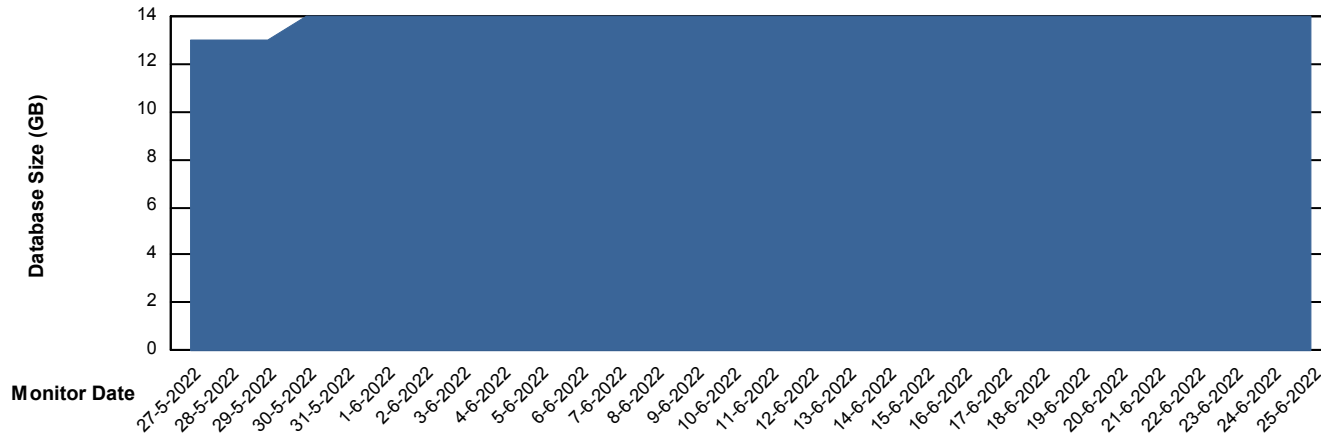

DATABASE SIZE KLHDB_Production

Database growth over last month