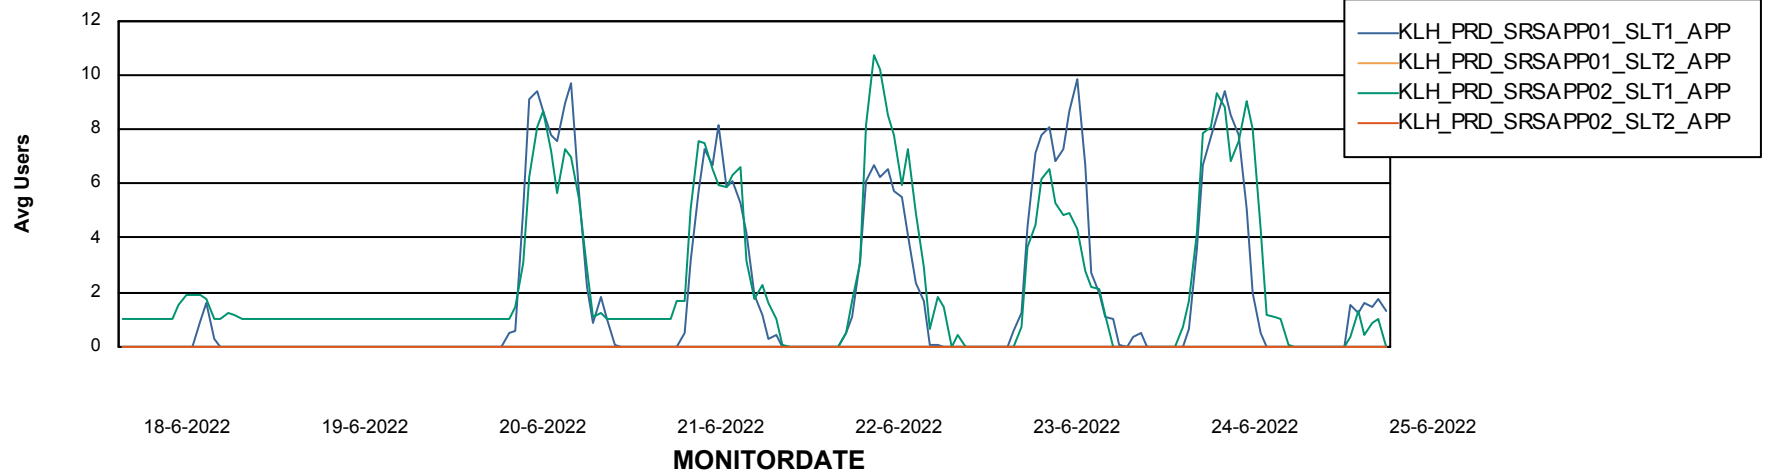

Avg users per day per ABS server