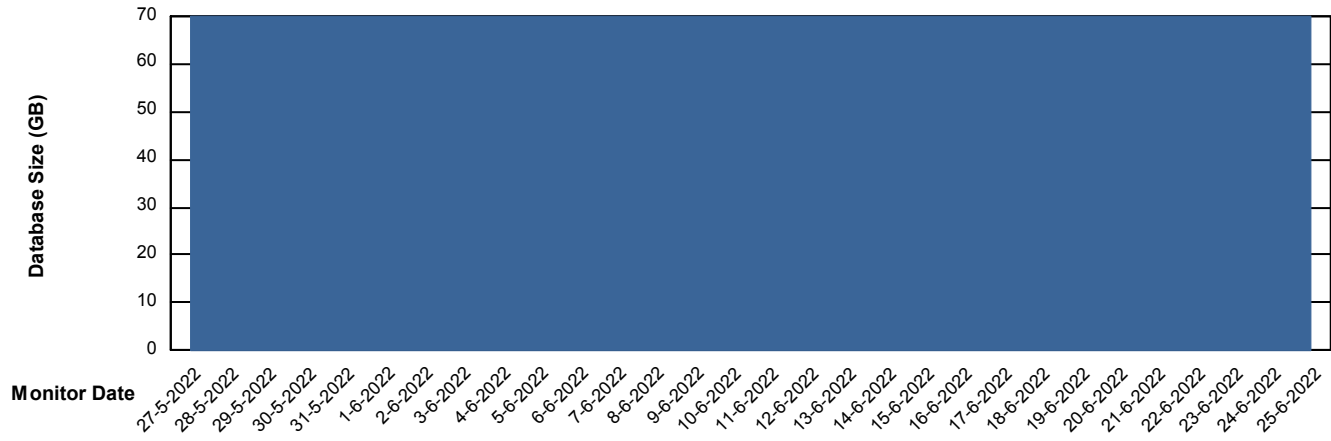

DATABASE SIZE KLA_TST_KLAHQORA04_DB

Database growth over last month