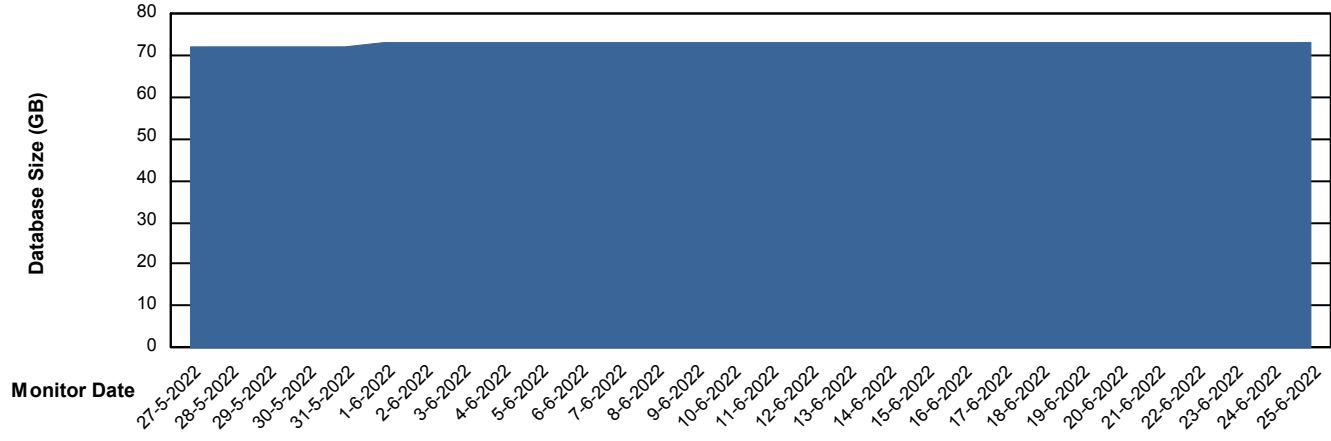

DATABASE SIZE KLA_PRD_KLAHQORA03_DB

Database growth over last month