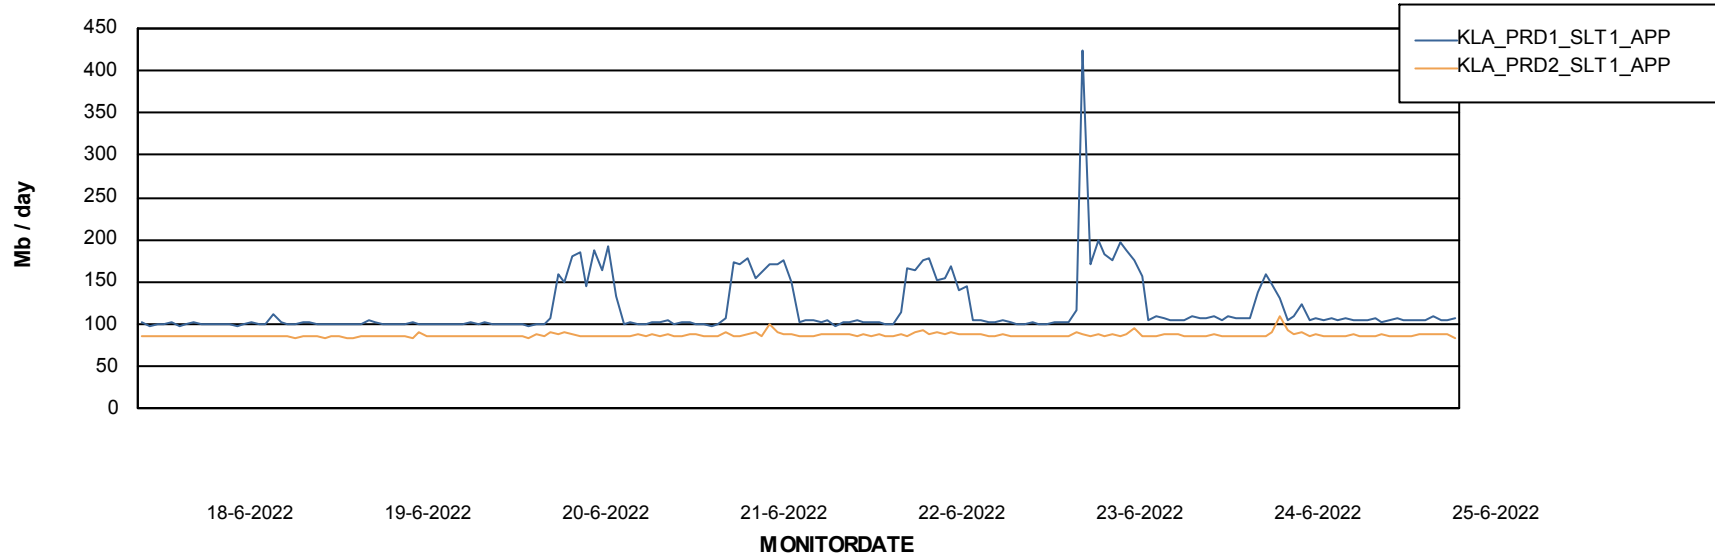

ABSSolute Application Server Services

Avg memory used per ABS Server Service