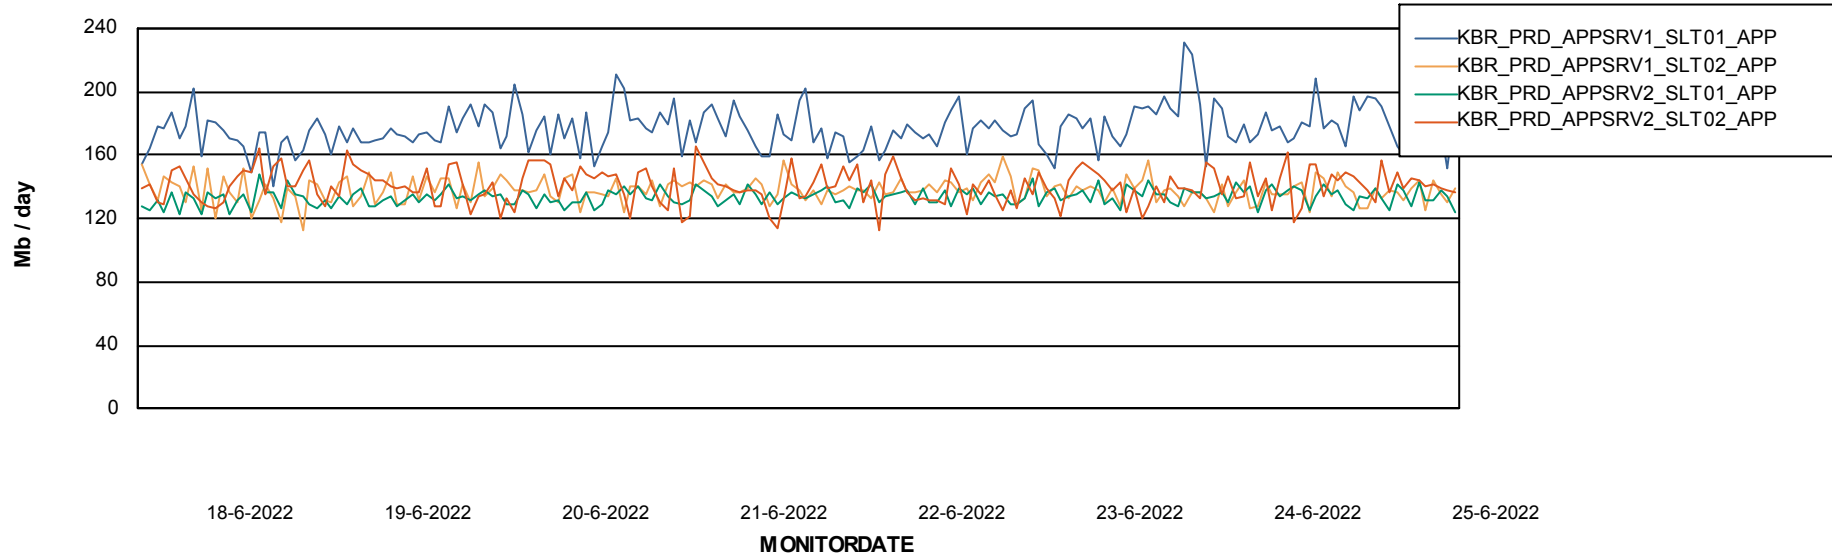

ABSSolute Application Server Services

Avg memory used per ABS Server Service