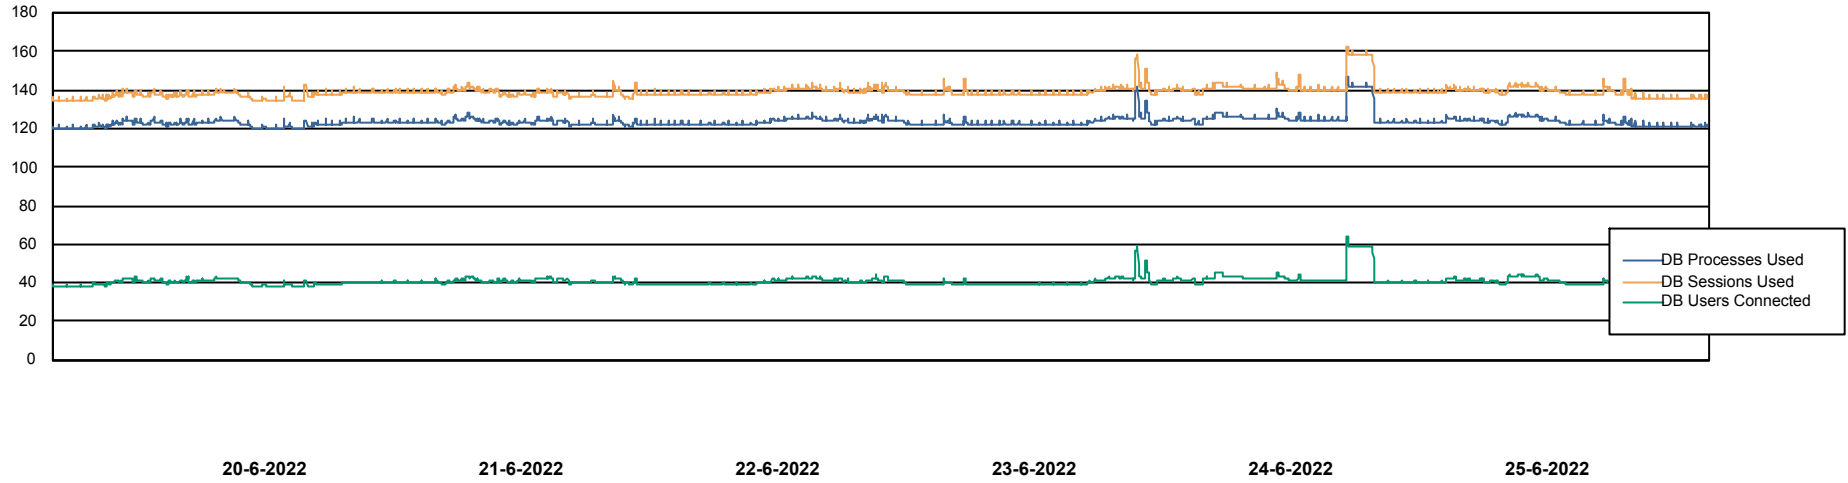

Weekly SLA Customer Report

Customer KBR_Production
Database ID 117

Database Performance BI-DBSRV_DB

Weekly SLA Customer Report

Customer KBR_Production
Database ID 117

Database Performance KBR_PRD_DB-SRV1_DB