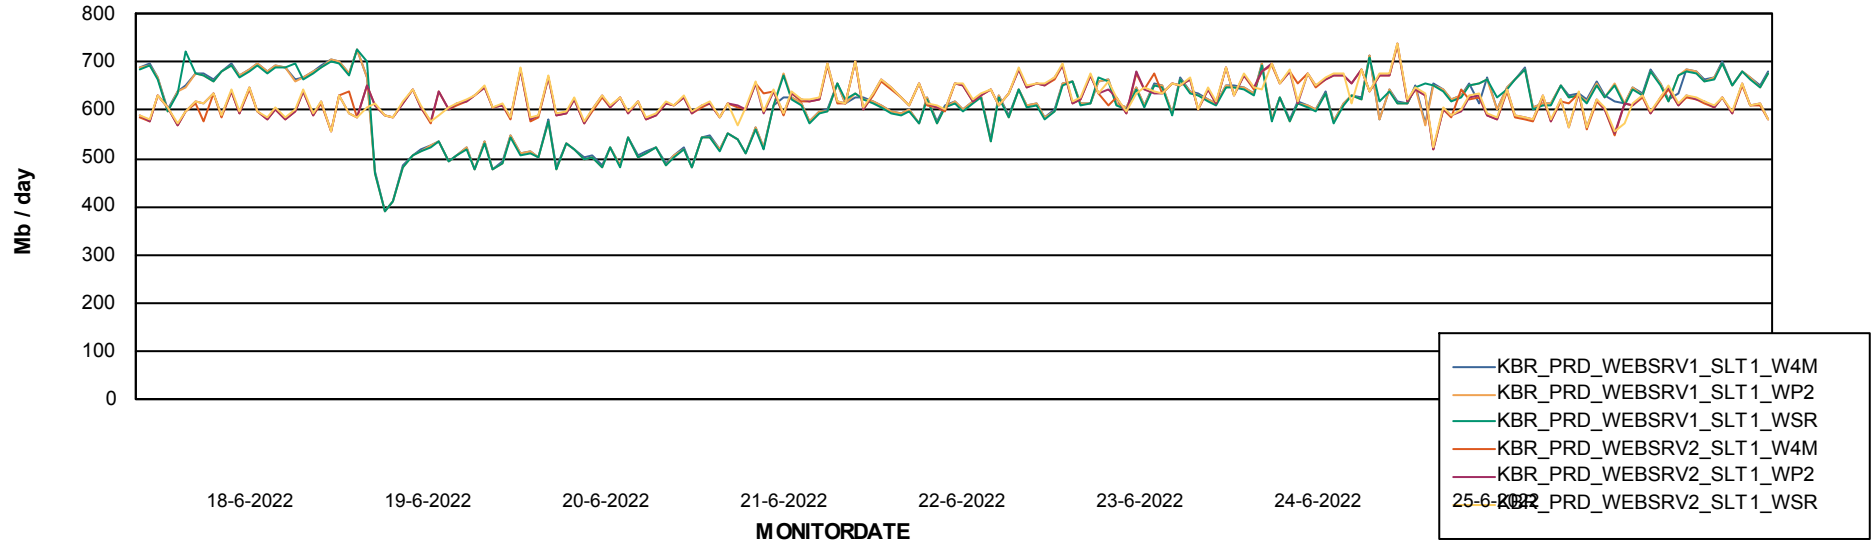

ABSSolute Web Component Services

Avg memory used per ABS Web component