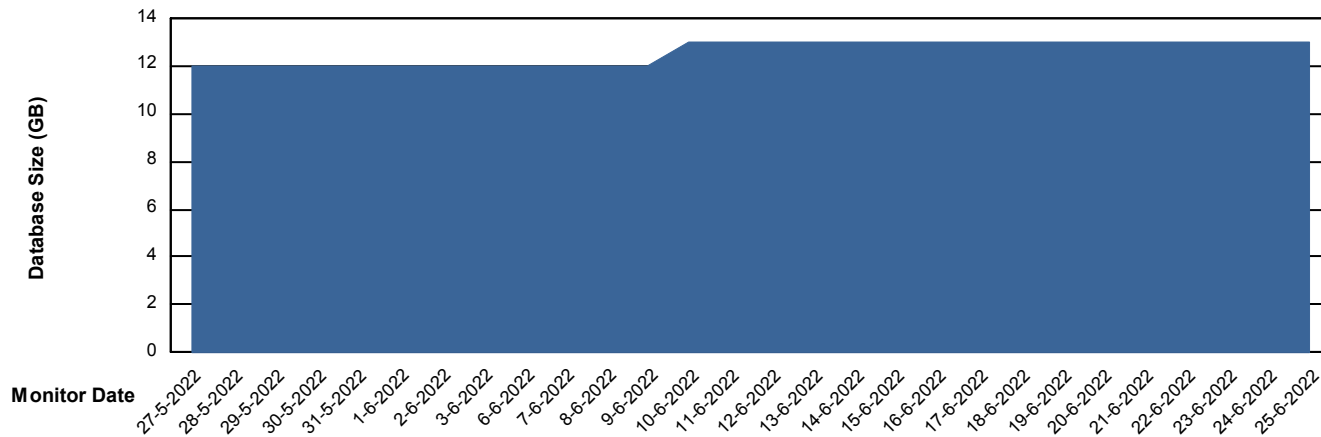

Weekly SLA Customer Report

Customer KBR_Production
Database ID 117

Database Performance BI-DBSRV_DB

Weekly SLA Customer Report

Customer KBR_Production
Database ID 117

Database Performance KBR_PRD_DB-SRV1_DB

Weekly SLA Customer Report

Customer KBR_Production
Database ID 117

DATABASE SIZE BI-DBSRV_DB

Database growth over last month

DATABASE SIZE KBR_PRD_DB-SRV1_DB

Database growth over last month

Weekly SLA Customer Report