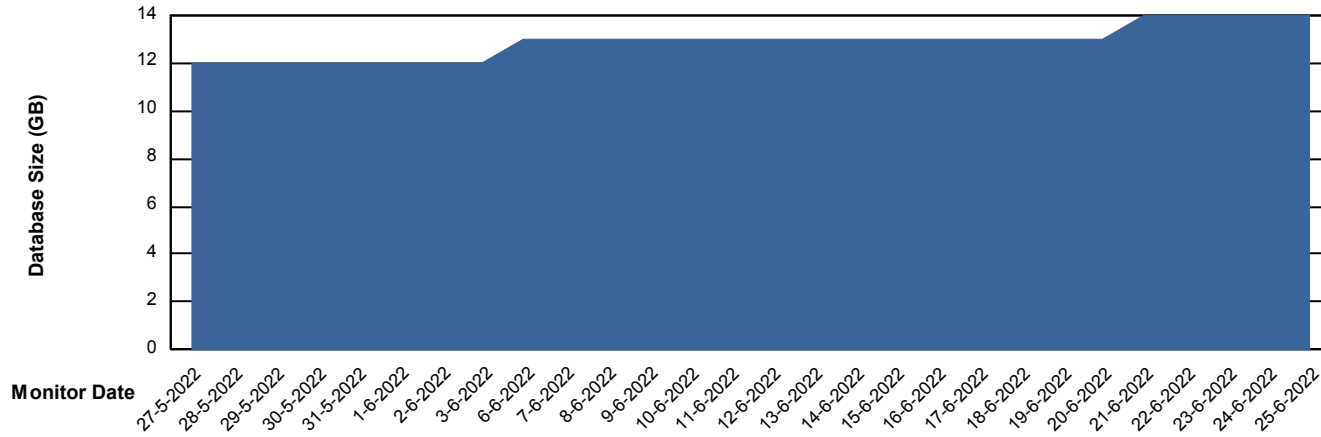

Harddisk Usage KBR_PRD_WEBSRV2

	Free disk space on / (%)	Total disk space on / (Gb)	Used disk space on / (Gb)	Free disk space on /boot (%)	Total disk space on /boot (Gb)	Used disk space on /boot (Gb)
25-6-2022	80	55	11	62	1	0
24-6-2022	80	55	11	62	1	0
23-6-2022	80	55	11	62	1	0
22-6-2022	80	55	11	62	1	0
21-6-2022	80	55	11	62	1	0
20-6-2022	80	55	11	62	1	0
19-6-2022	80	55	11	62	1	0

Weekly SLA Customer Report

Customer KBR_Production
Database ID 117

Database Performance BI-DBSRV_DB

Weekly SLA Customer Report

Customer KBR_Production
Database ID 117

Database Performance KBR_PRD_DB-SRV1_DB

Weekly SLA Customer Report

Customer KBR_Production
Database ID 117

DATABASE SIZE BI-DBSRV_DB

Database growth over last month

DATABASE SIZE KBR_PRD_DB-SRV1_DB

Database growth over last month

Weekly SLA Customer Report