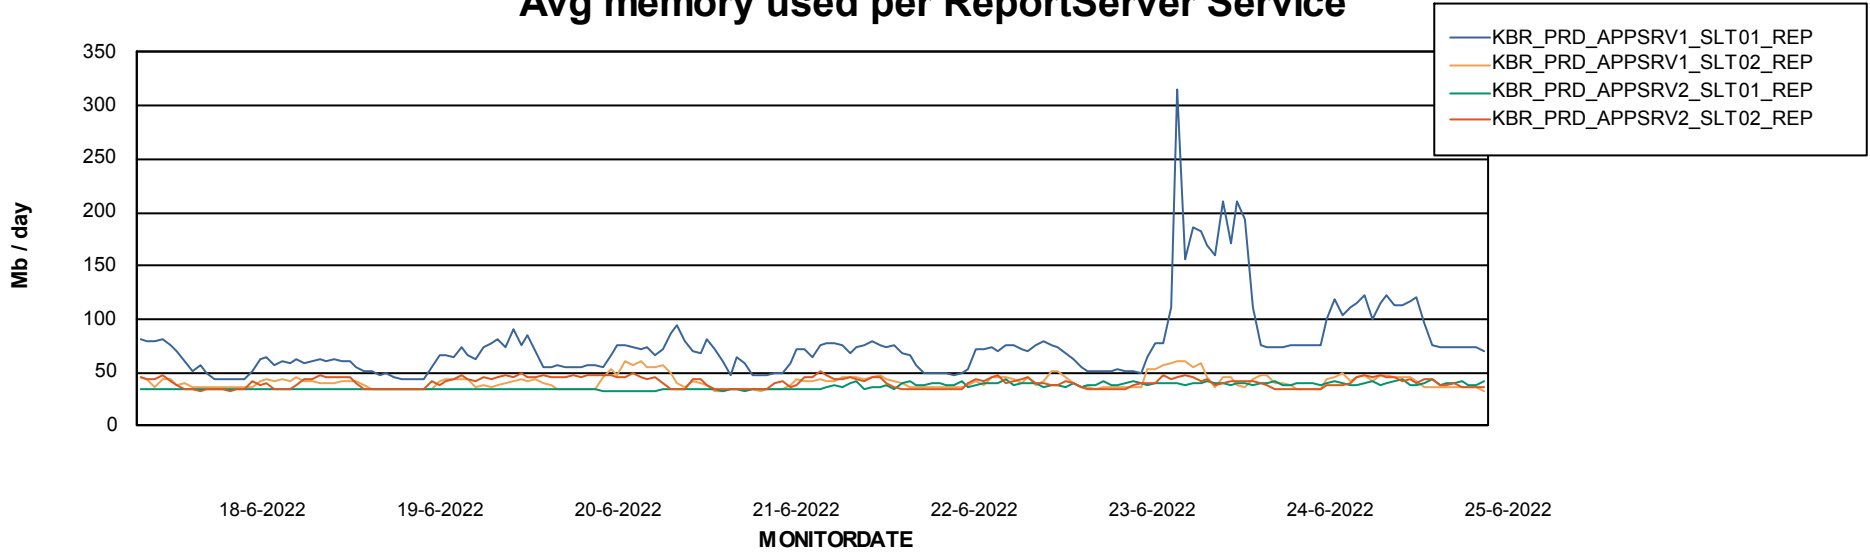

ABSSolute Application Server Services

Avg memory used per ReportServer Service