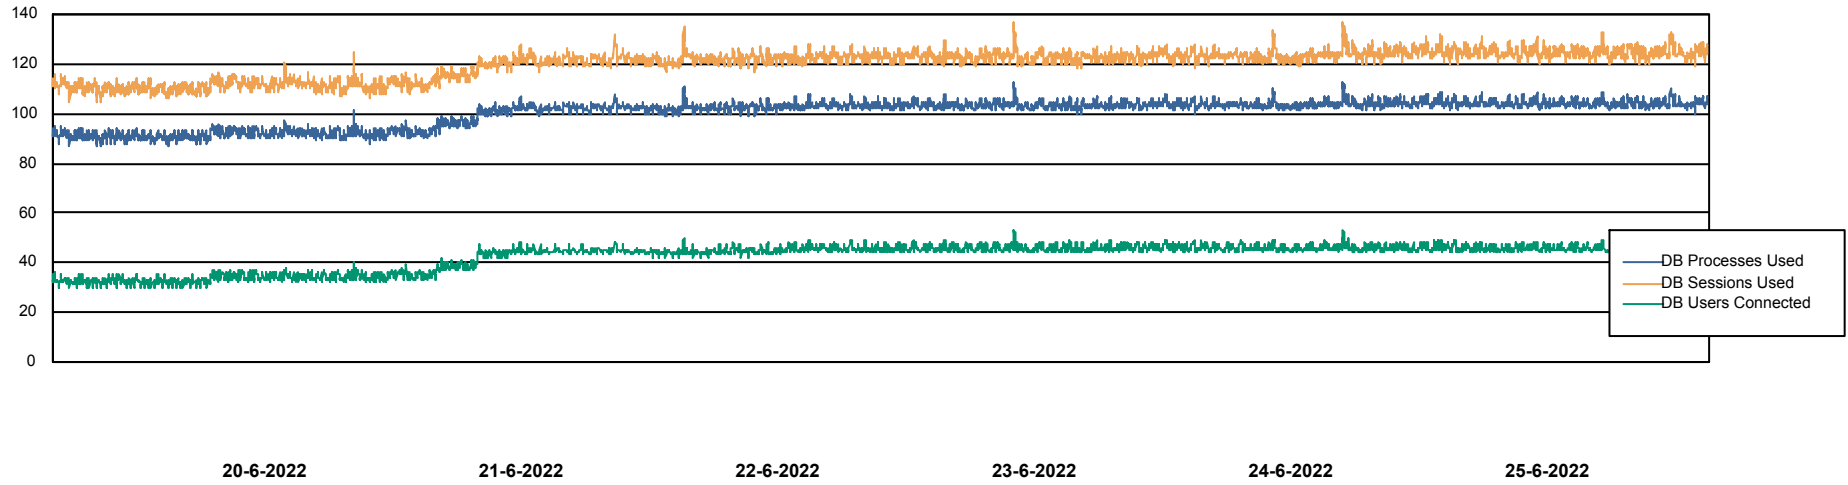

Harddisk Usage KBR_PRD_WEBSRV2

	Free disk space on / (%)	Total disk space on / (Gb)	Used disk space on / (Gb)	Free disk space on /boot (%)	Total disk space on /boot (Gb)	Used disk space on /boot (Gb)
25-6-2022	80	55	11	62	1	0
24-6-2022	80	55	11	62	1	0
23-6-2022	80	55	11	62	1	0
22-6-2022	80	55	11	62	1	0
21-6-2022	80	55	11	62	1	0
20-6-2022	80	55	11	62	1	0
19-6-2022	80	55	11	62	1	0

Weekly SLA Customer Report

Customer KBR_Production
Database ID 117

Database Performance BI-DBSRV_DB

Weekly SLA Customer Report

Customer KBR_Production
Database ID 117

Database Performance KBR_PRD_DB-SRV1_DB