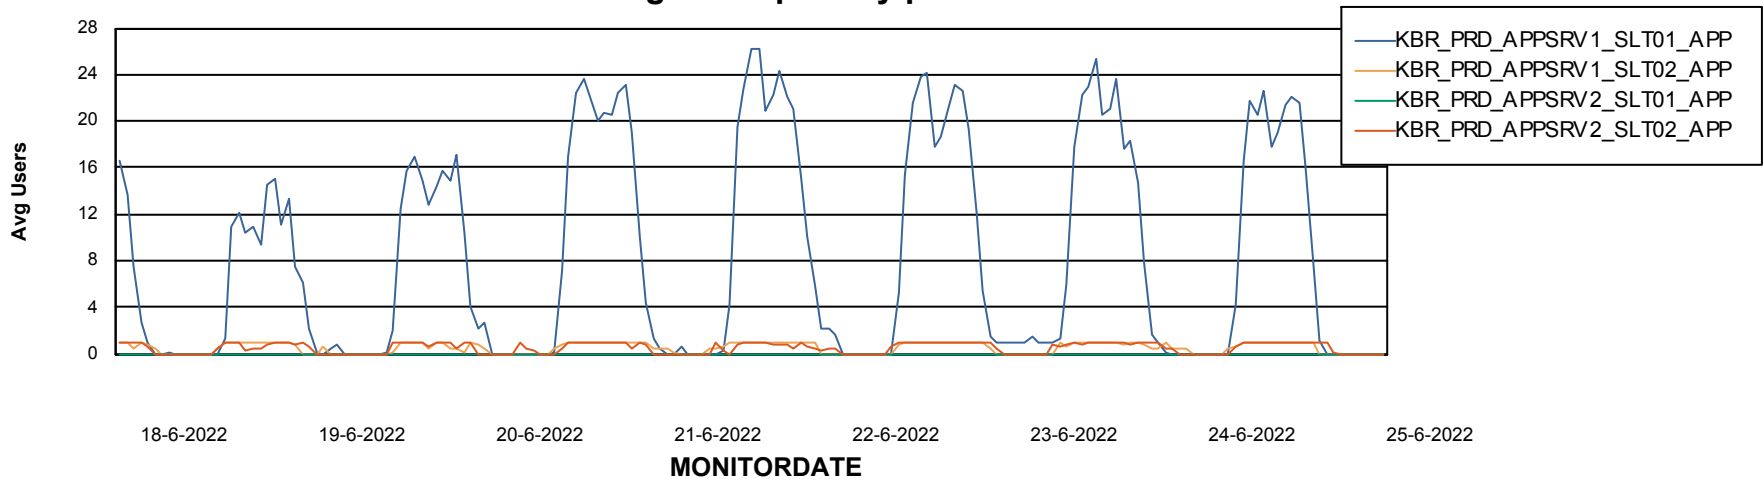

Avg users per day per ABS server