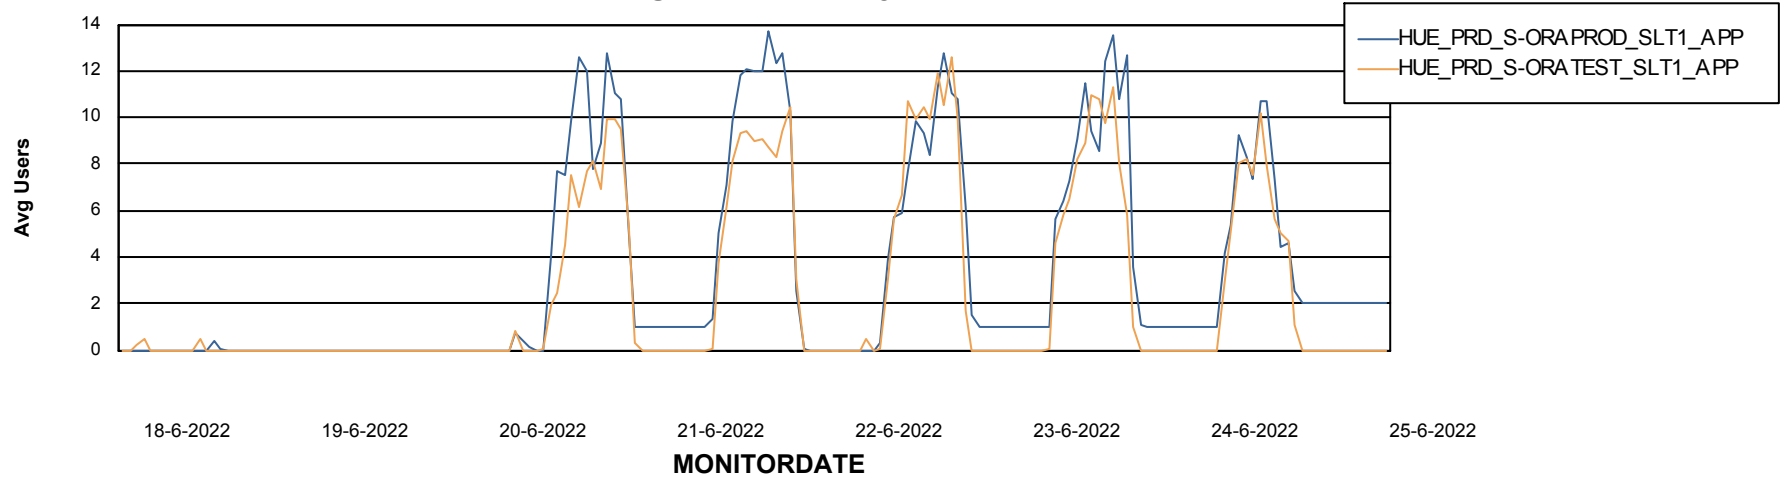

Avg users per day per ABS server