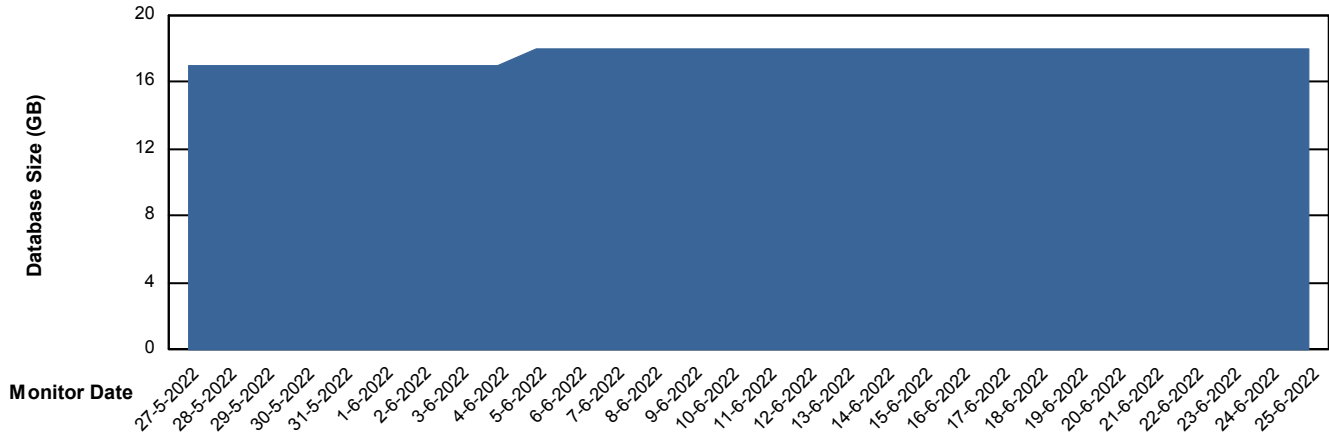

DATABASE SIZE HUE_PRD_S-ORABI_DB

Database growth over last month