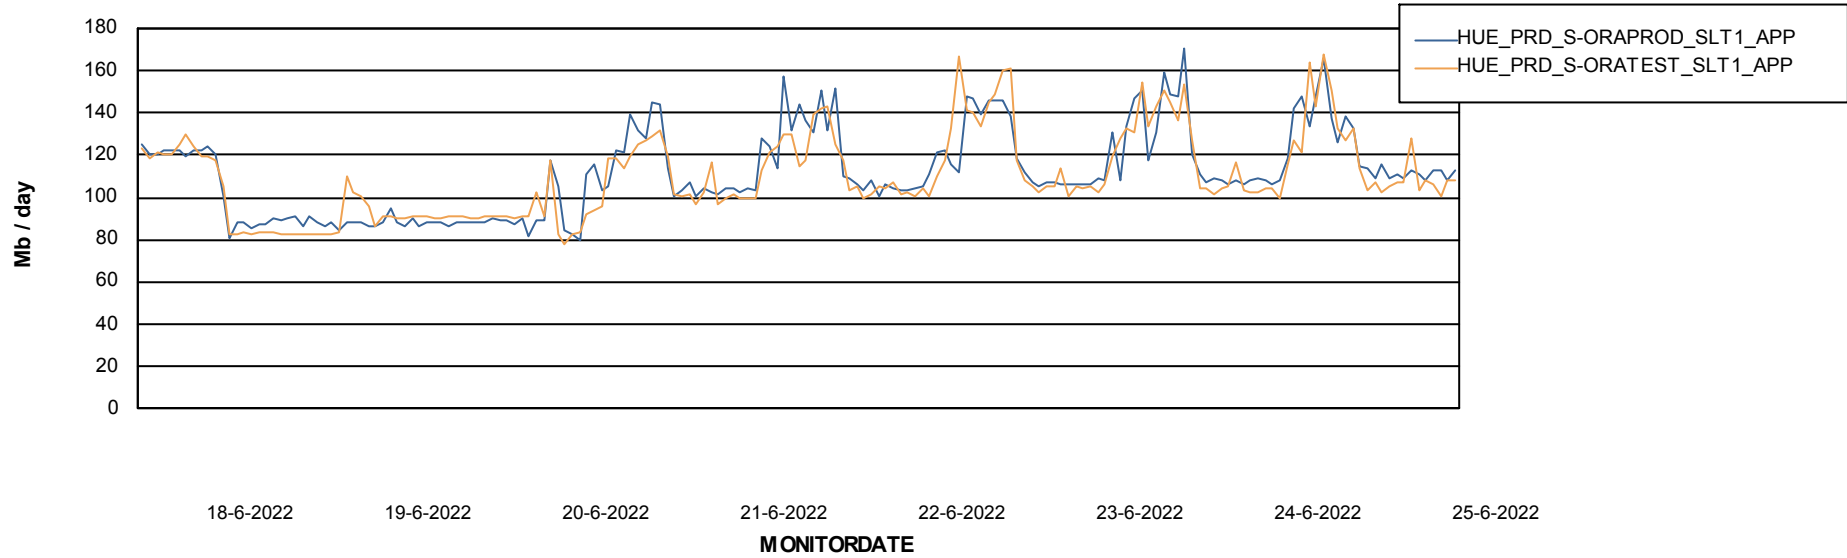

Standby Database Health HUE_Production

Recovery lag for last 7 days

Weekly SLA Customer Report

Customer HUE_Production
Database ID 104

ABSSolute Application Server Services

Avg memory used per ABS Server Service