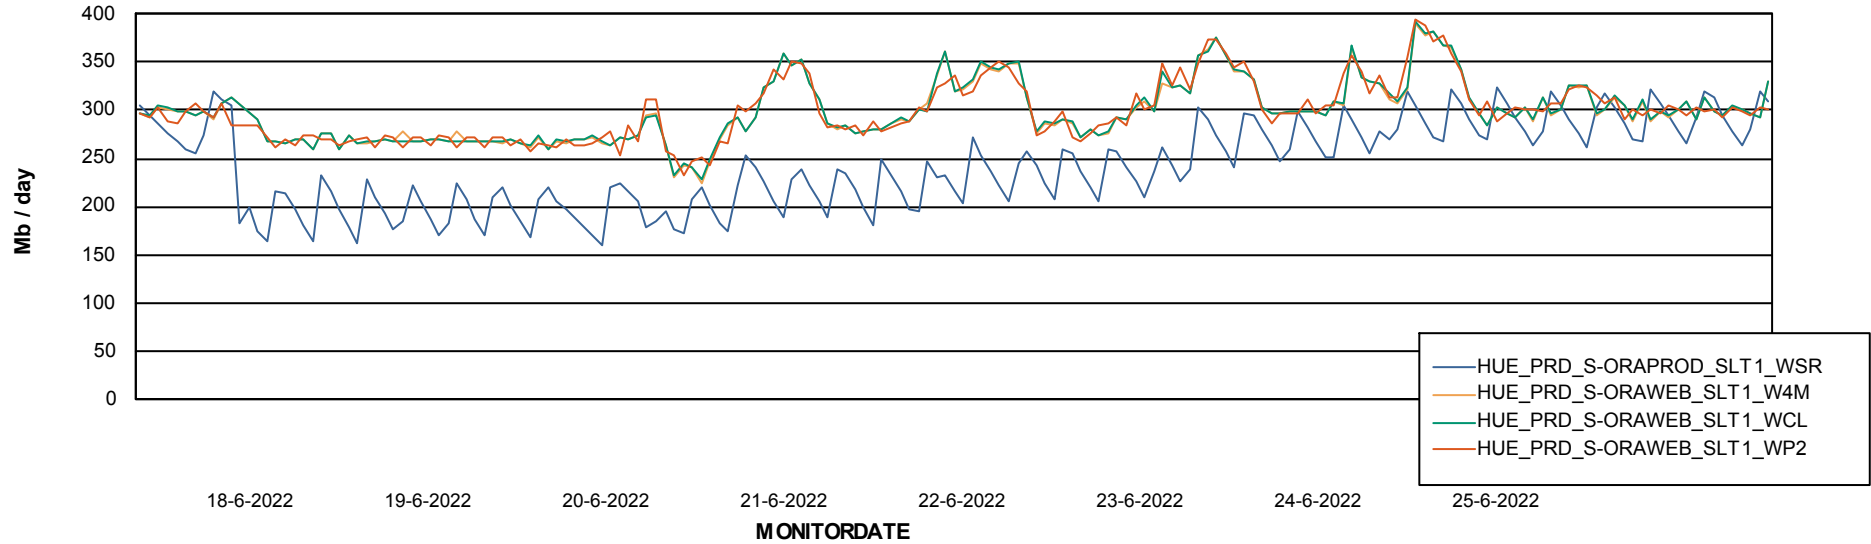

ABSolute Web Component Services

Avg memory used per ABS Web component