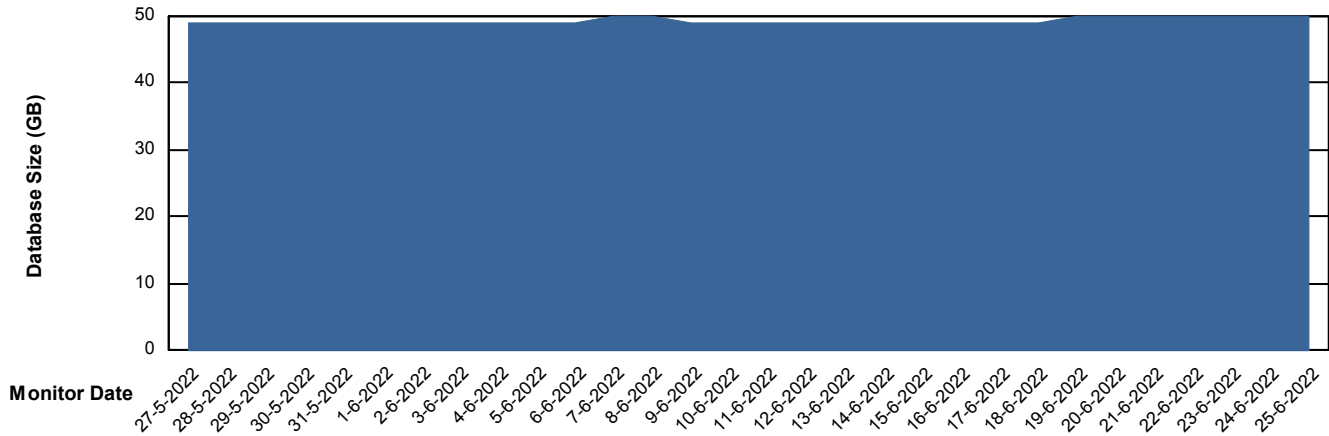

DATABASE SIZE HUE_PRD_S-ORAPROD_DB

Database growth over last month