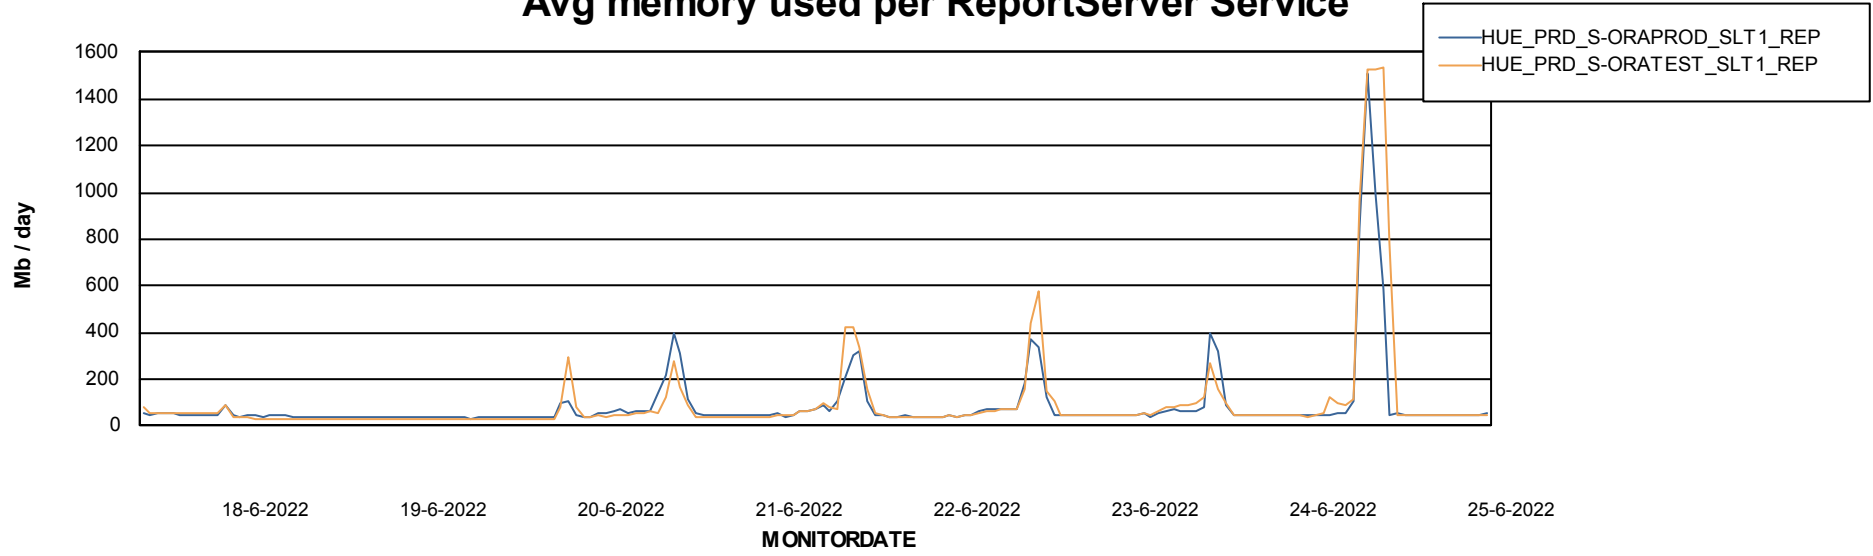

Avg users per day per ABS server

Weekly SLA Customer Report

Customer HUE_Production
Database ID 104

ABSSolute Application ReportServer Services

Avg memory used per ReportServer Service

Weekly SLA Customer Report