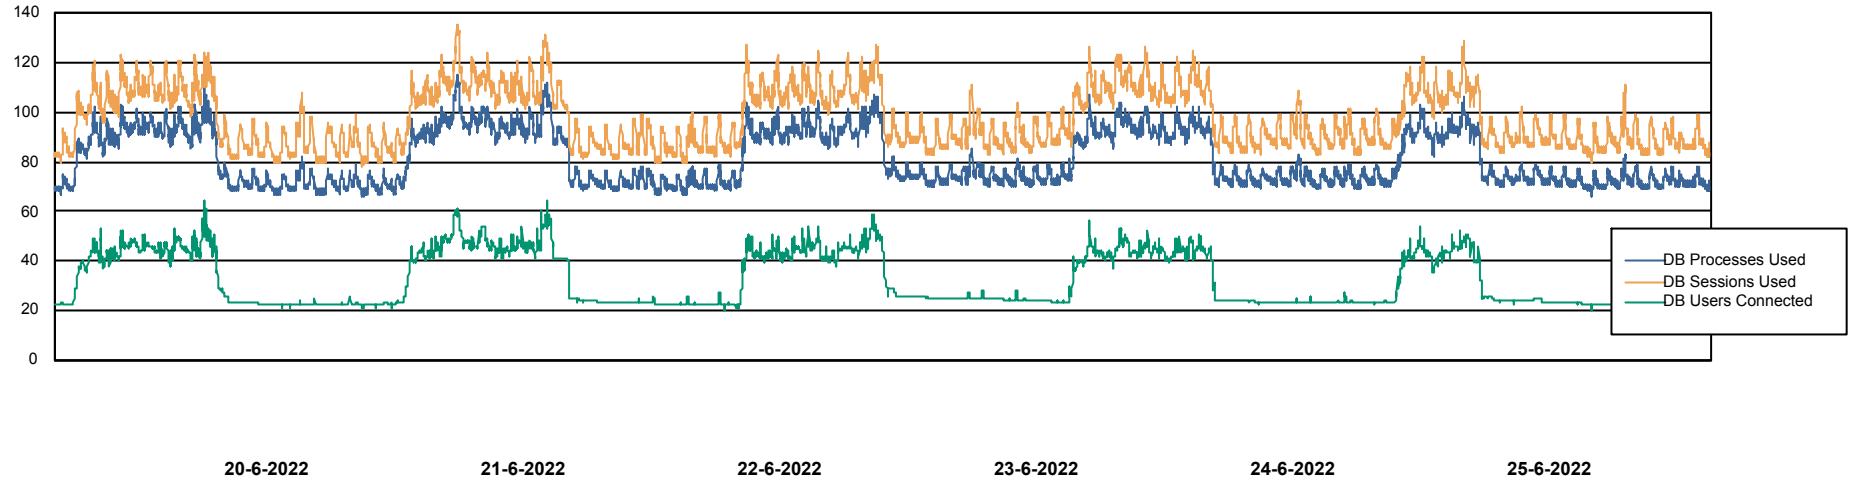

Weekly SLA Customer Report

Customer HUE_Production
Database ID 104

Database Performance HUE_PRD_S-ORABI_DB

Weekly SLA Customer Report

Customer HUE_Production
Database ID 104

Database Performance HUE_PRD_S-ORAPROD_DB