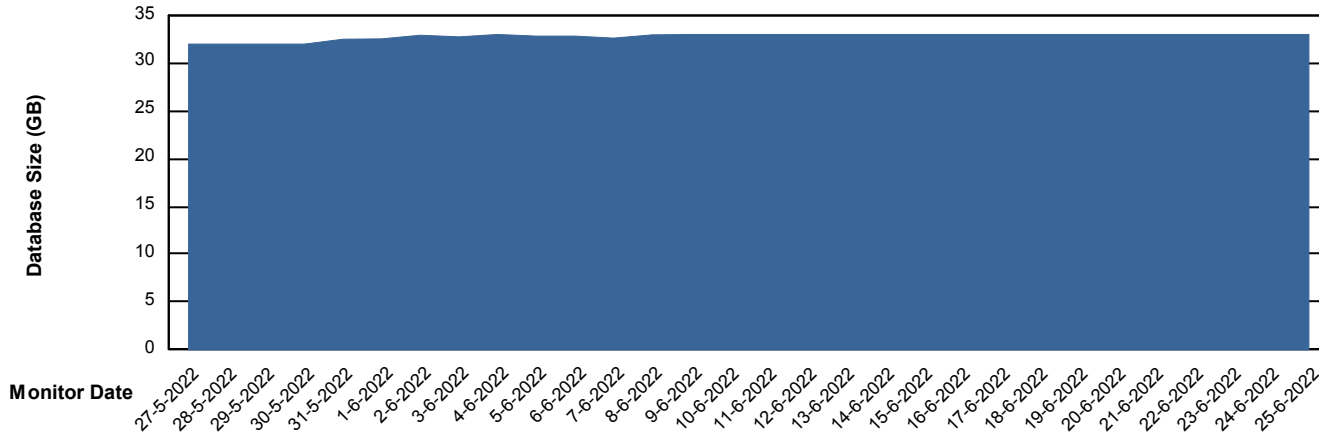

Customer ELJ Production
Database ID 72

Database Performance ELJDB_Standby

Weekly SLA Customer Report

Customer ELJ Production
Database ID 72

DATABASE SIZE ELJDB_PRD_BI

Database growth over last month

DATABASE SIZE ELJDB_Production

Database growth over last month

Weekly SLA Customer Report

Customer ELJ Production
Database ID 72

Database Tablespace ELJDB_PRD_BI

Date	Tablespace Name	Filesize (Gb)	Usedsize (Gb)	Percentage free
25-6-2022	ABSDATA	15	12	20
	INDX	20	16	20
24-6-2022	ABSDATA	15	12	20
	INDX	20	16	20
23-6-2022	ABSDATA	15	12	20
	INDX	20	16	20
22-6-2022	ABSDATA	15	12	20
	INDX	20	16	20
21-6-2022	ABSDATA	15	12	20
	INDX	20	16	20
20-6-2022	ABSDATA	15	12	20
	INDX	20	16	20
19-6-2022	ABSDATA	15	12	20
	INDX	20	16	20