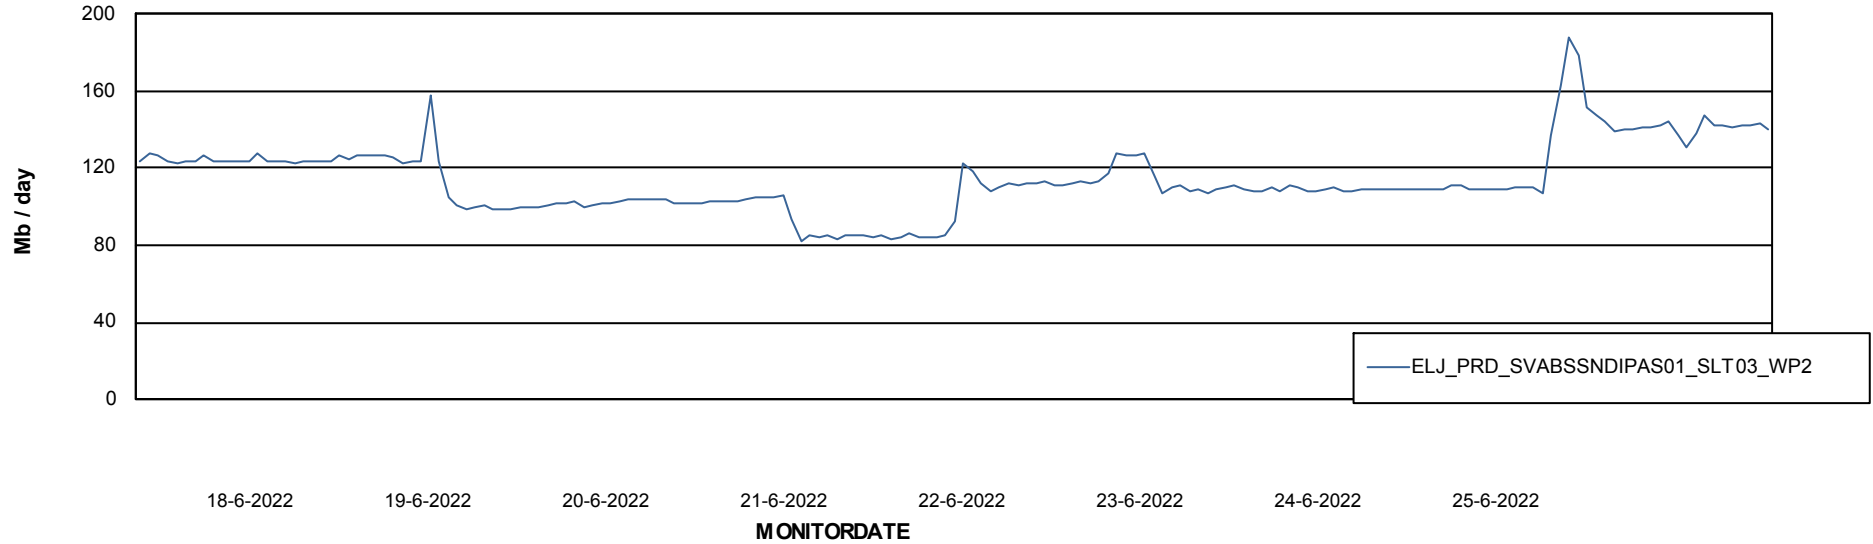

ABSSolute Application ReportServer Services

Avg memory used per ReportServer Service

Weekly SLA Customer Report

Customer ELJ Production
Database ID 72

ABSSolute Web Component Services

Avg memory used per ABS Web component