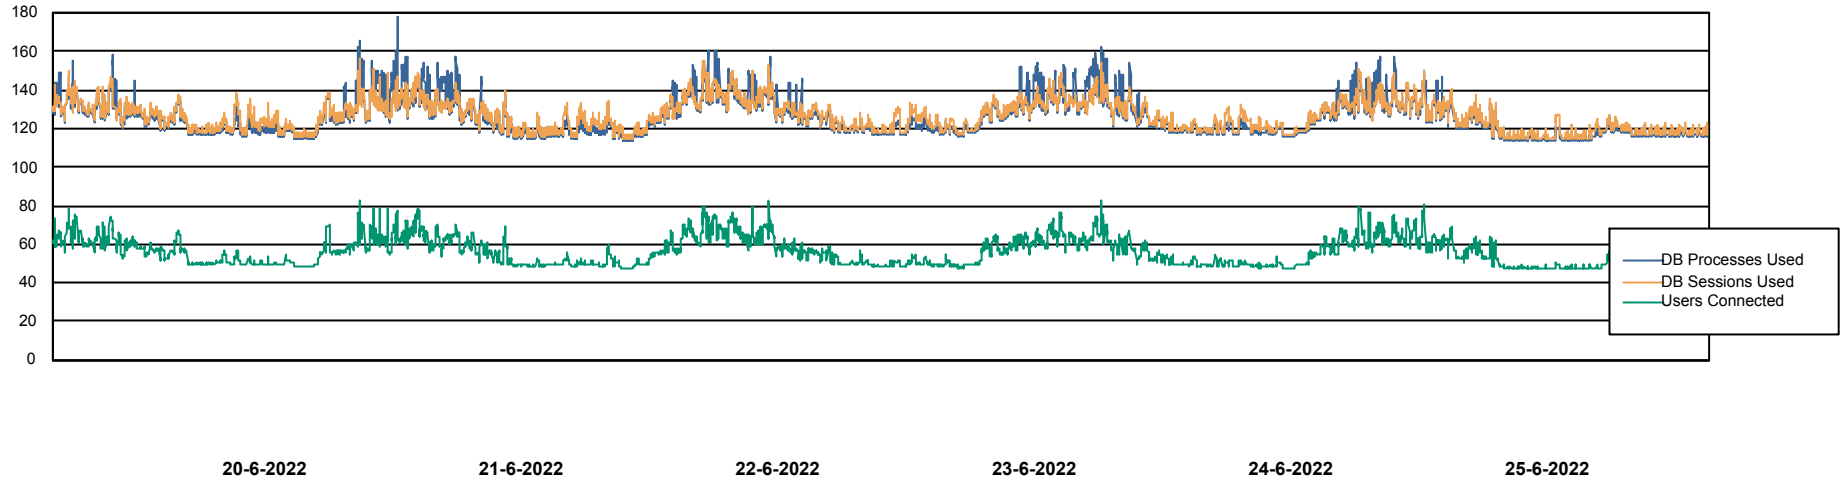

Weekly SLA Customer Report

Customer ELJ Production
Database ID 72

Database Performance ELJDB_PRD_BI

Weekly SLA Customer Report

Customer ELJ Production
Database ID 72

Database Performance ELJDB_Production

Weekly SLA Customer Report