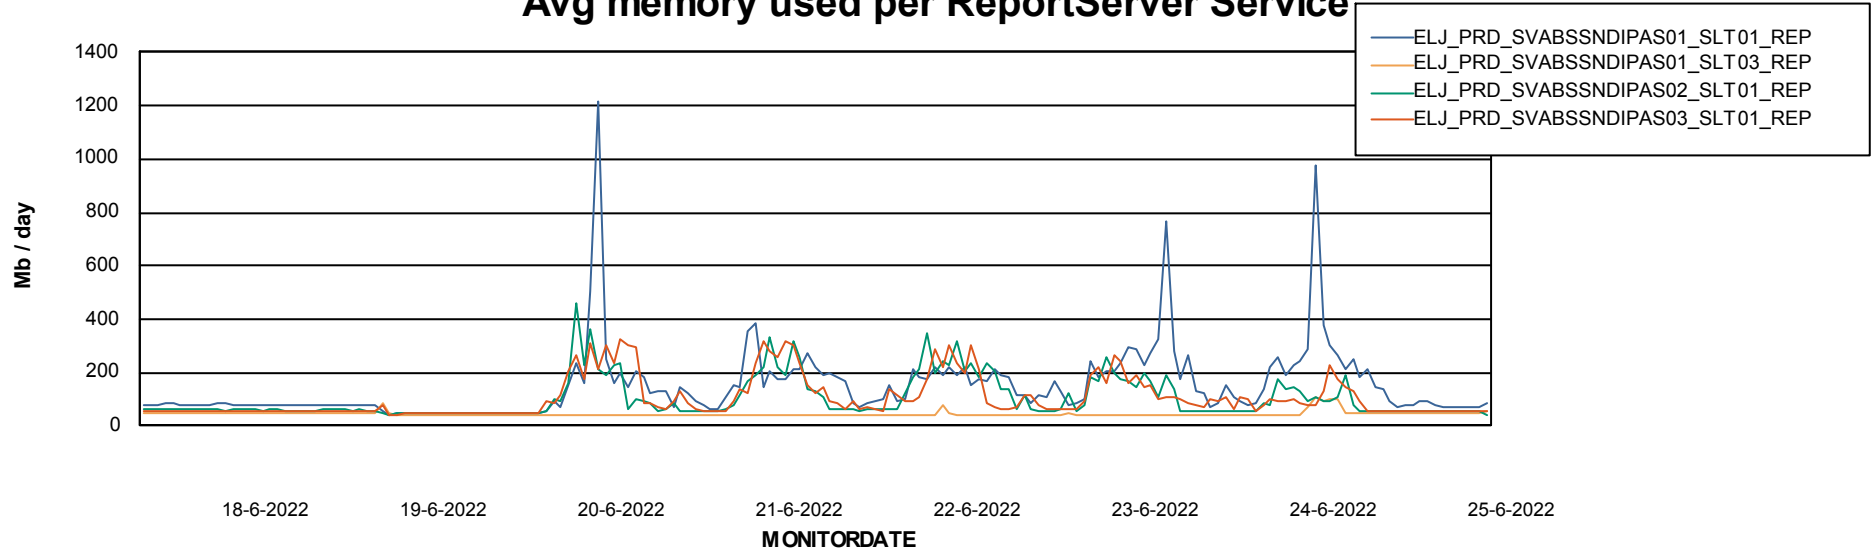

ABSSolute Application ReportServer Services

Avg memory used per ReportServer Service