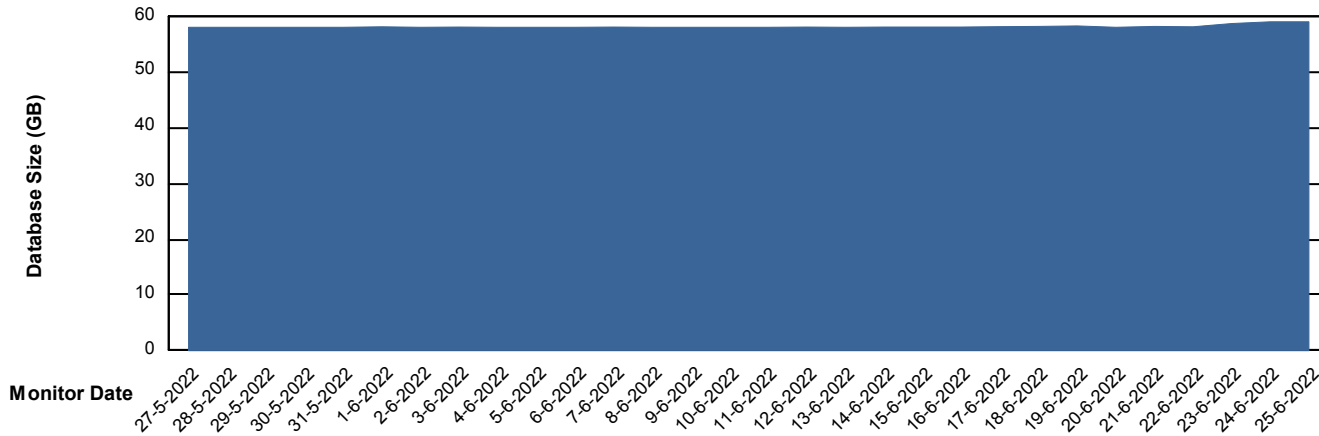

Weekly SLA Customer Report

Customer ELJ Production
Database ID 72

Database Performance ELJDB_PRD_BI

Weekly SLA Customer Report

Customer ELJ Production
Database ID 72

Database Performance ELJDB_Production

Weekly SLA Customer Report

Customer ELJ Production
Database ID 72

Database Performance ELJDB_Standby

Weekly SLA Customer Report

Customer ELJ Production
Database ID 72

DATABASE SIZE ELJDB_PRD_BI

Database growth over last month

DATABASE SIZE ELJDB_Production

Database growth over last month

Weekly SLA Customer Report

Customer ELJ Production
Database ID 72

Database Tablespace ELJDB_PRD_BI

Date	Tablespace Name	Filesize (Gb)	Usedsize (Gb)	Percentage free
25-6-2022	ABSDATA	15	12	20
	INDX	20	16	20
24-6-2022	ABSDATA	15	12	20
	INDX	20	16	20
23-6-2022	ABSDATA	15	12	20
	INDX	20	16	20
22-6-2022	ABSDATA	15	12	20
	INDX	20	16	20
21-6-2022	ABSDATA	15	12	20
	INDX	20	16	20
20-6-2022	ABSDATA	15	12	20
	INDX	20	16	20
19-6-2022	ABSDATA	15	12	20
	INDX	20	16	20