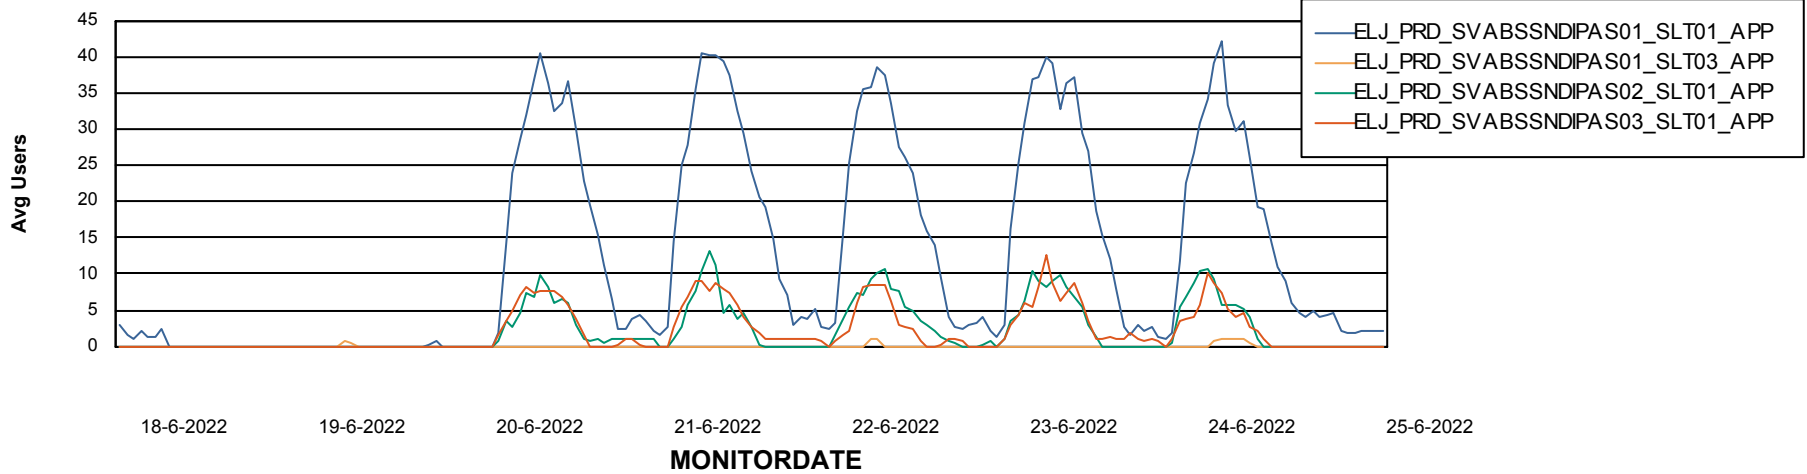

Weekly SLA Customer Report

Customer ELJ Production
Database ID 72

ABSSolute Application Server Services

Avg memory used per ABS Server Service

Avg users per day per ABS server

Weekly SLA Customer Report

Customer ELJ Production
Database ID 72