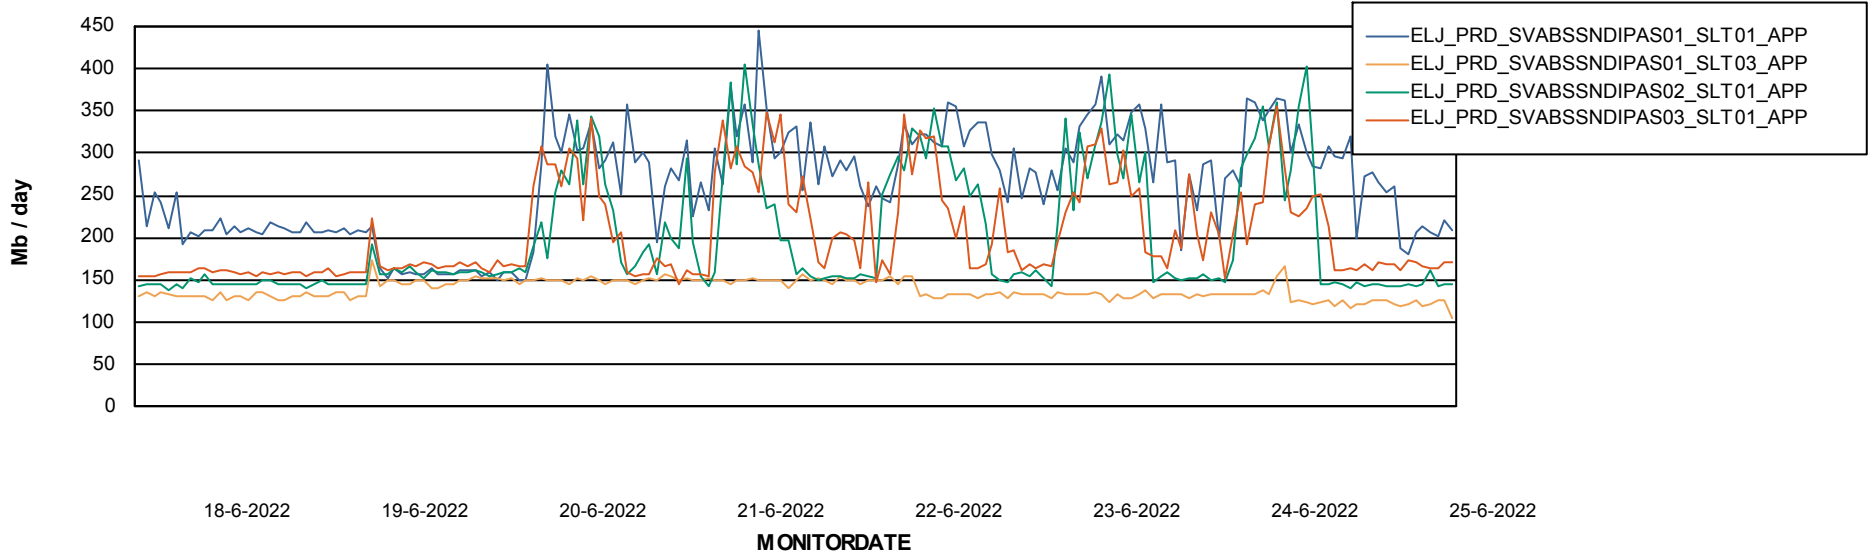

Weekly SLA Customer Report

Customer ELJ Production
 Database ID 72

Database Tablespace ELJDB_Production

Date	Tablespace Name	Filesize (Gb)	Usedsize (Gb)	Percentage free
25-6-2022	ABSDATA	47	38	19
	INDX	22	18	18
24-6-2022	ABSDATA	47	38	19
	INDX	22	18	18
23-6-2022	ABSDATA	47	38	19
	INDX	22	18	18
22-6-2022	ABSDATA	47	38	19
	INDX	22	18	18
21-6-2022	ABSDATA	47	38	19
	INDX	22	18	18
20-6-2022	ABSDATA	47	38	19
	INDX	22	18	18
19-6-2022	ABSDATA	47	38	19
	INDX	22	18	18

BI Status and last ETL error for ELJDB_PRD_BI

	zo 19/6/2022	ma 20/6/2022	di 21/6/2022	wo 22/6/2022	do 23/6/2022	vr 24/6/2022	za 25/6/2022
ABS DataWarehouse ETL Health	OK	OK	OK	OK	OK	OK	OK
ABS DWHStaging ETL Health	OK	OK	OK	OK	OK	OK	OK

Weekly SLA Customer Report

Customer ELJ Production
Database ID 72

ABSSolute Application Server Services

Avg memory used per ABS Server Service

Avg users per day per ABS server

Weekly SLA Customer Report

Customer ELJ Production
Database ID 72