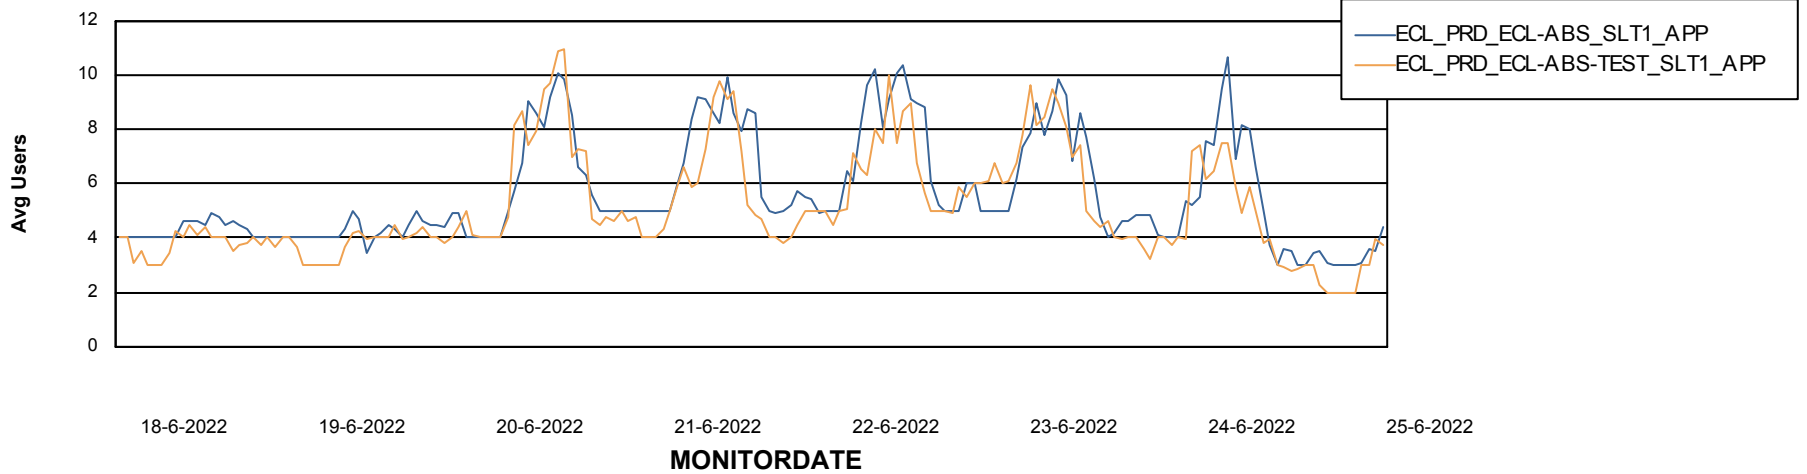

Weekly SLA Customer Report

Customer ECL_Production
Database ID 77

ABSSolute Application Server Services

Avg memory used per ABS Server Service

Avg users per day per ABS server

Weekly SLA Customer Report

Customer ECL_Production
Database ID 77