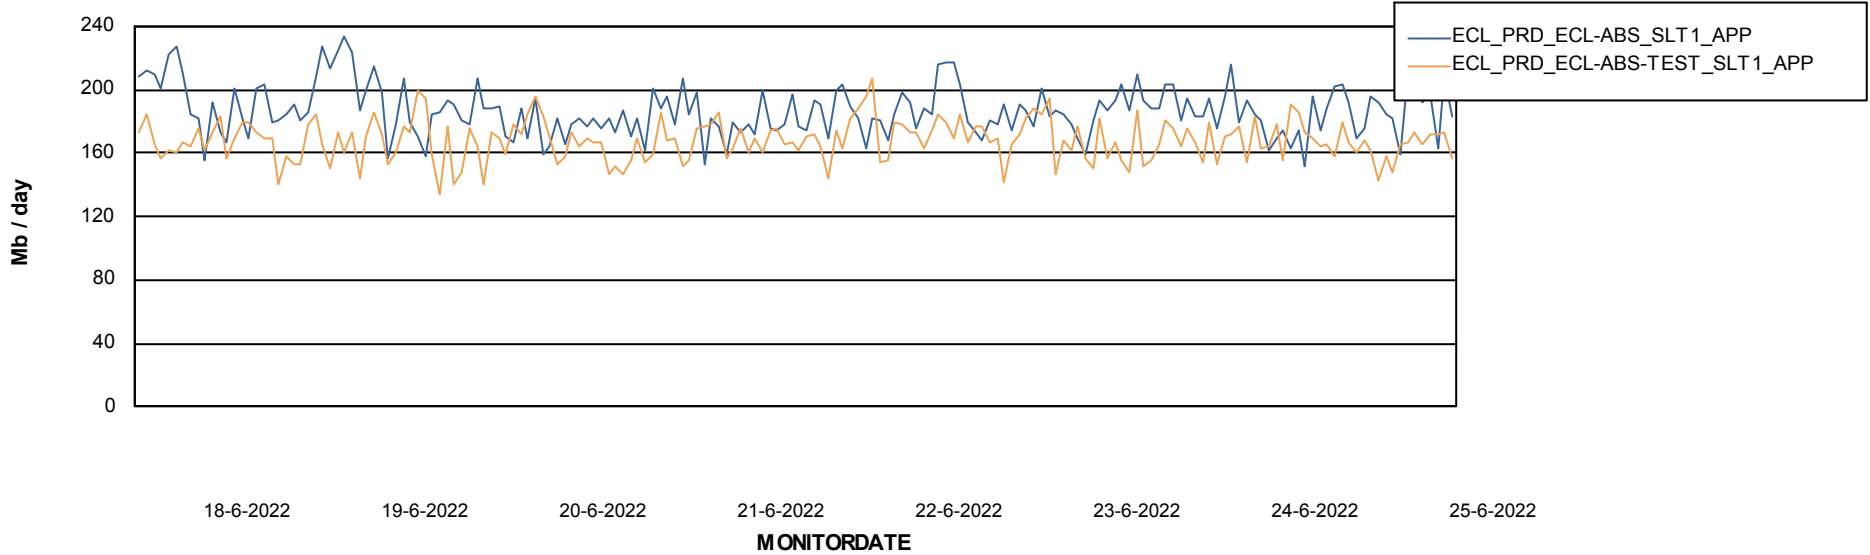

Weekly SLA Customer Report

Customer ECL_Production
Database ID 77

Database Performance ECLDB_Production

Weekly SLA Customer Report

Customer ECL_Production
Database ID 77

Database Performance ECLDB_Standby

DATABASE SIZE ECLDB_Production

Database growth over last month

Weekly SLA Customer Report

Customer ECL_Production
 Database ID 77

Database Tablespace ECLDB_Production

Date	Tablespace Name	Filesize (Gb)	Usedsize (Gb)	Percentage free
25-6-2022	ABSDATA	68	56	17
	INDX	8	4	44
24-6-2022	ABSDATA	68	56	18
	INDX	8	4	44
23-6-2022	ABSDATA	68	56	18
	INDX	8	4	44
22-6-2022	ABSDATA	68	56	18
	INDX	8	4	44
21-6-2022	ABSDATA	68	56	18
	INDX	8	4	44
20-6-2022	ABSDATA	66	56	16
	INDX	8	4	44
19-6-2022	ABSDATA	66	55	16
	INDX	8	4	44

Weekly SLA Customer Report

Customer ECL_Production
Database ID 77

ABSSolute Application Server Services

Avg memory used per ABS Server Service

Avg users per day per ABS server

Weekly SLA Customer Report

Customer ECL_Production
Database ID 77