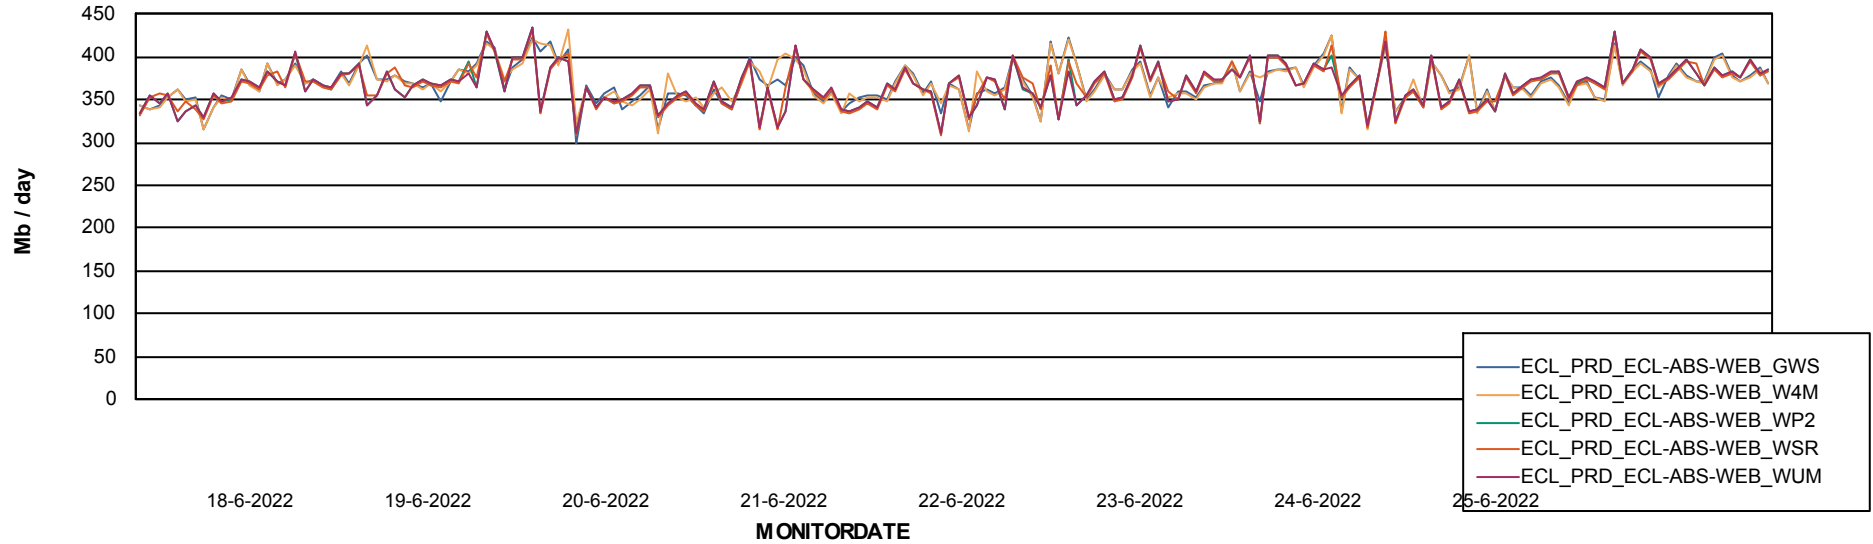

ABSSolute Application ReportServer Services

Avg memory used per ReportServer Service

Weekly SLA Customer Report

Customer ECL_Production
Database ID 77

ABSolute Web Component Services

Avg memory used per ABS Web component