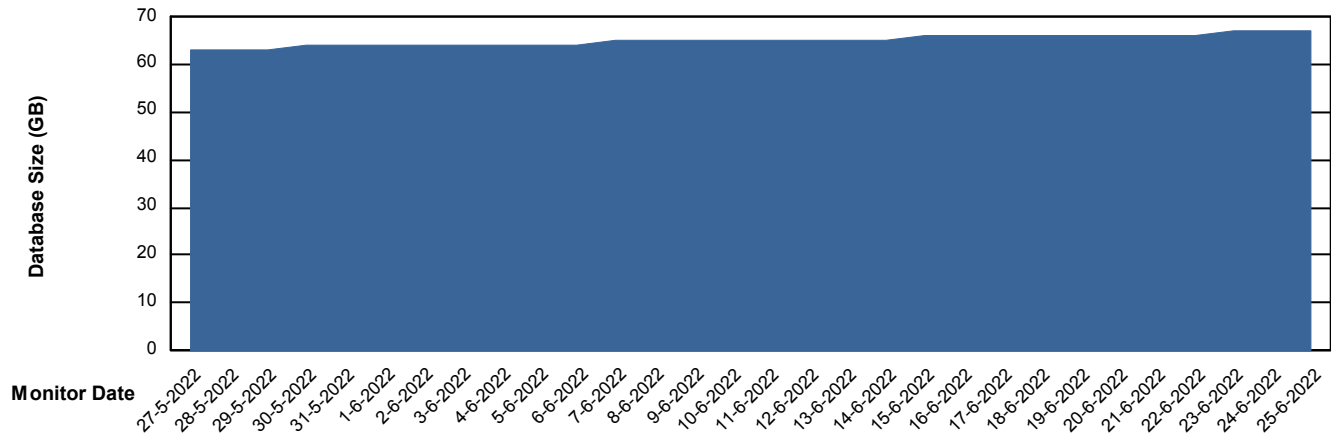

Weekly SLA Customer Report

Customer ECL_Production
Database ID 77

Database Performance ECLDB_Production

Weekly SLA Customer Report

Customer ECL_Production
Database ID 77

Database Performance ECLDB_Standby

DATABASE SIZE ECLDB_Production

Database growth over last month

Weekly SLA Customer Report

Customer ECL_Production
 Database ID 77

Database Tablespace ECLDB_Production

Date	Tablespace Name	Filesize (Gb)	Usedsize (Gb)	Percentage free
25-6-2022	ABSDATA	68	56	17
	INDX	8	4	44
24-6-2022	ABSDATA	68	56	18
	INDX	8	4	44
23-6-2022	ABSDATA	68	56	18
	INDX	8	4	44
22-6-2022	ABSDATA	68	56	18
	INDX	8	4	44
21-6-2022	ABSDATA	68	56	18
	INDX	8	4	44
20-6-2022	ABSDATA	66	56	16
	INDX	8	4	44
19-6-2022	ABSDATA	66	55	16
	INDX	8	4	44