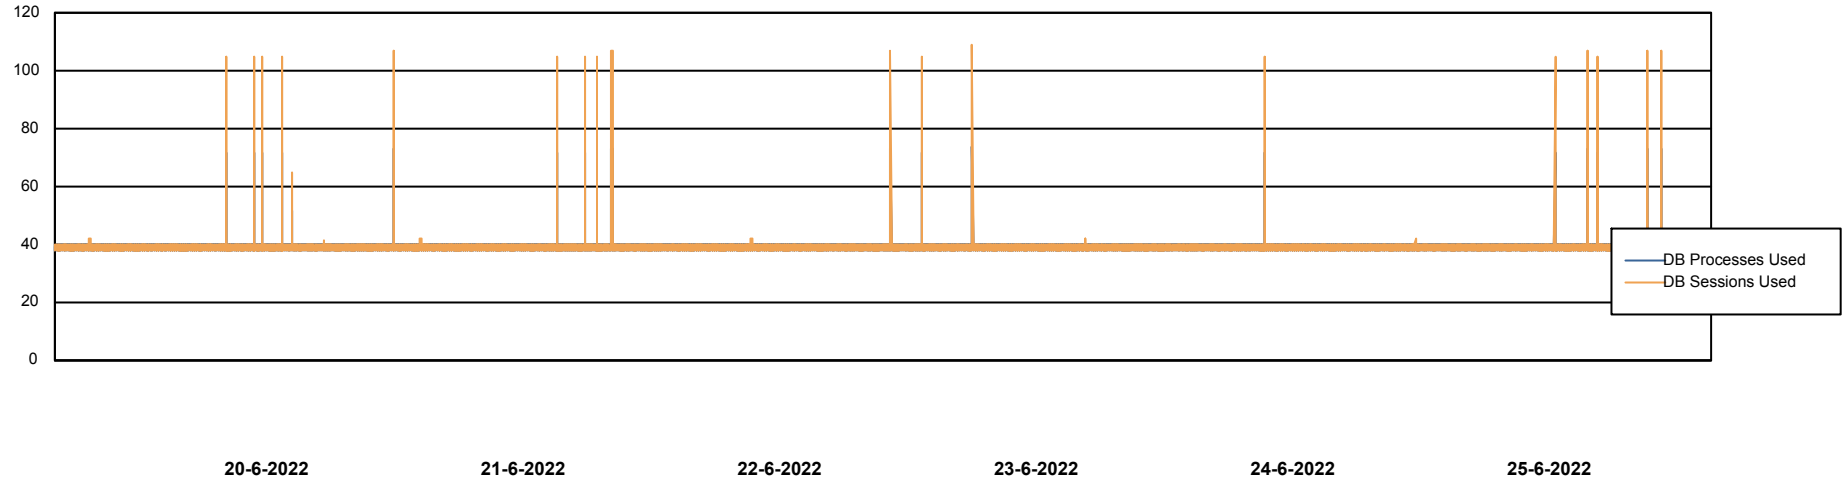

Weekly SLA Customer Report

Customer ECL_Production
Database ID 77

Database Performance ECLDB_Production

Weekly SLA Customer Report

Customer ECL_Production
Database ID 77

Database Performance ECLDB_Standby

DATABASE SIZE ECLDB_Production