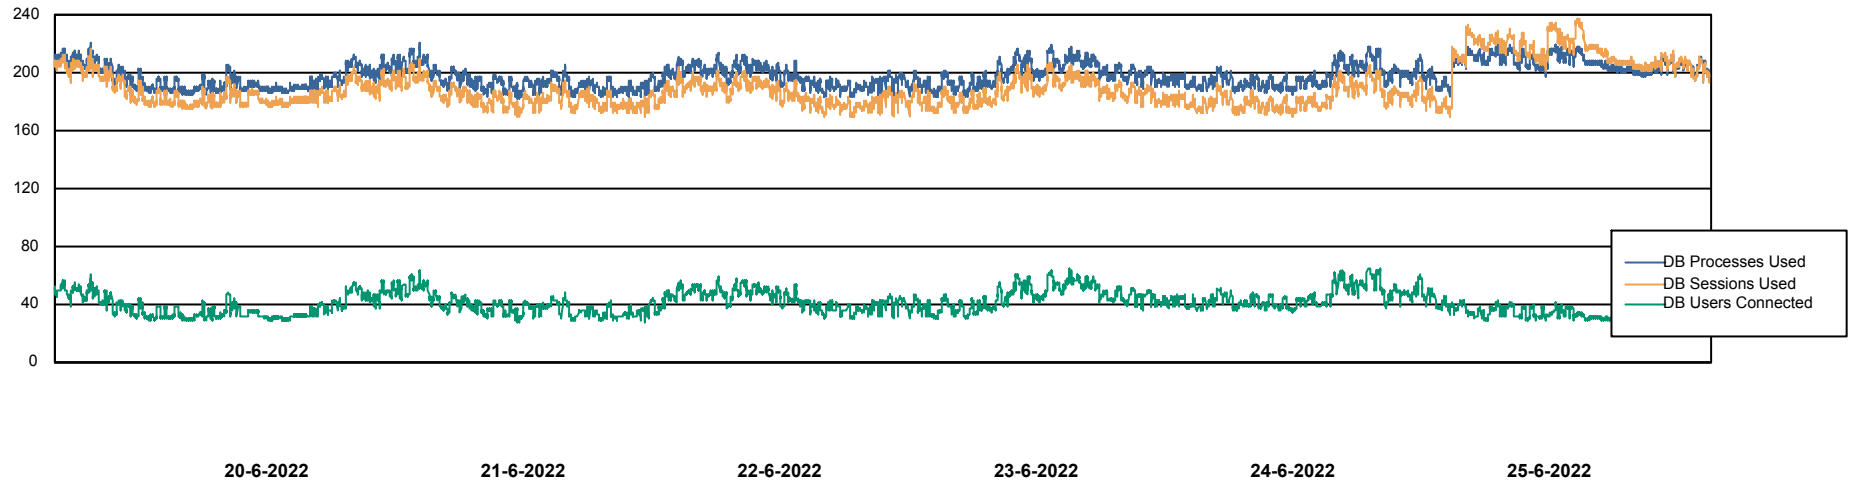

Weekly SLA Customer Report

Customer ECL_Production
Database ID 77

Harddisk Usage ECL_PRD_ECL-ABS-WEB

	Free disk space on C: (%)	Total disk space on C: (Gb)	Used disk space on C: (Gb)
25-6-2022	45	127	70
24-6-2022	45	127	70
23-6-2022	45	127	69
22-6-2022	45	127	69
21-6-2022	45	127	69
20-6-2022	46	127	68
19-6-2022	47	127	68

Weekly SLA Customer Report

Customer ECL_Production
Database ID 77

Database Performance ECLDB_Production

Weekly SLA Customer Report

Customer ECL_Production
Database ID 77

Database Performance ECLDB_Standby

DATABASE SIZE ECLDB_Production