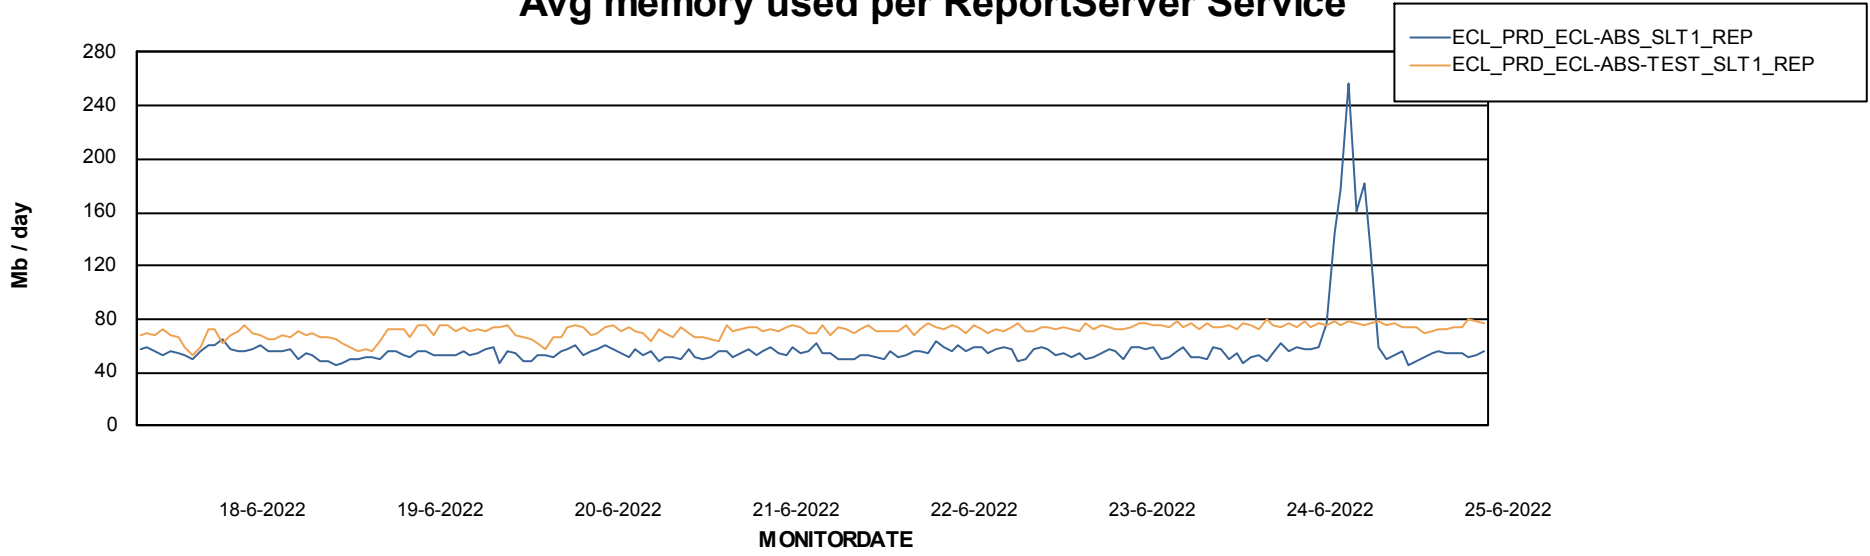

ABSSolute Application ReportServer Services

Avg memory used per ReportServer Service