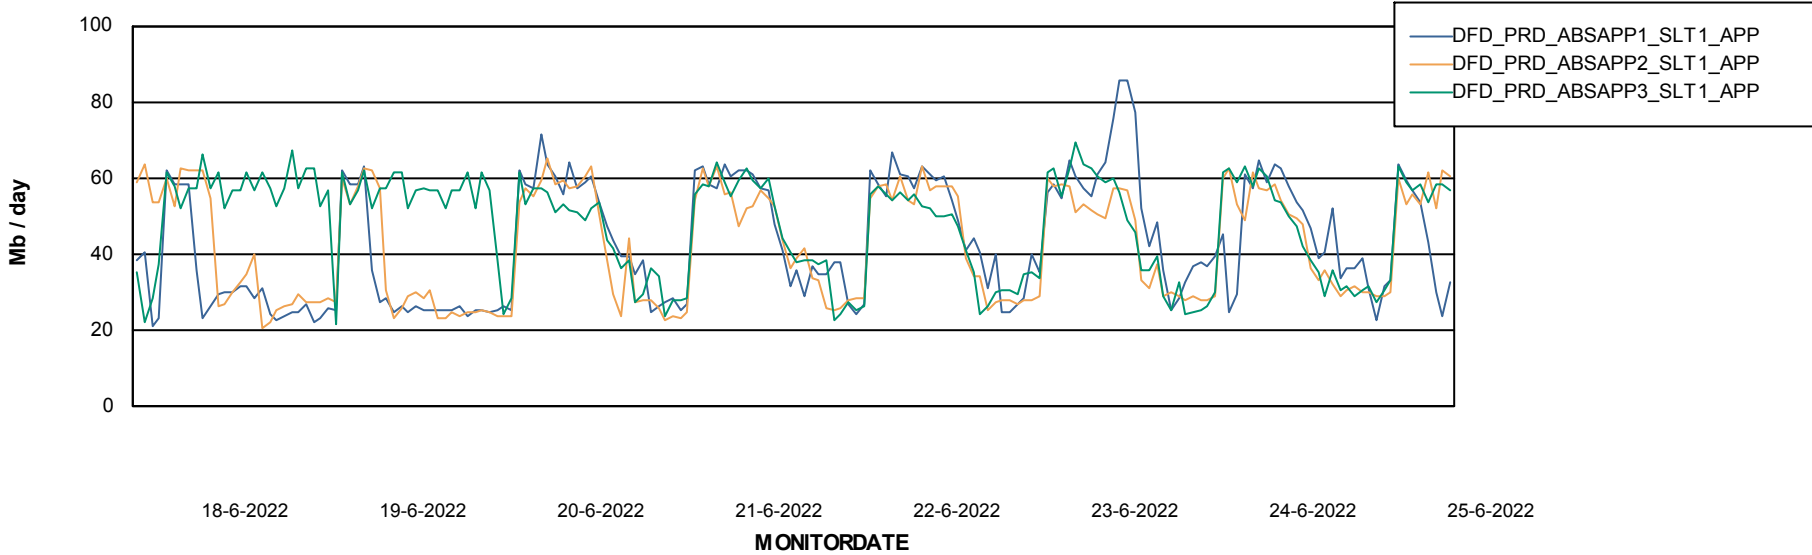

Weekly SLA Customer Report

Customer DFD_Production
Database ID 39

Database Performance DFDDB_Production

DATABASE SIZE DFDDB_Production

Database growth over last month

Weekly SLA Customer Report

Customer DFD_Production
 Database ID 39

Database Tablespace DFDDDB_Production

Date	Tablespace Name	Filesize (Gb)	Usedsize (Gb)	Percentage free
25-6-2022	ABSDATA	83	0	100
	INDX	161	27	83
24-6-2022	ABSDATA	83	0	100
	INDX	161	27	83
23-6-2022	ABSDATA	83	0	100
	INDX	161	27	83
22-6-2022	ABSDATA	83	0	100
	INDX	161	27	83
21-6-2022	ABSDATA	83	0	100
	INDX	161	26	84
20-6-2022	ABSDATA	83	0	100
	INDX	161	23	85
19-6-2022	ABSDATA	83	0	100
	INDX	161	23	85

Weekly SLA Customer Report

Customer DFD_Production
Database ID 39

ABSSolute Application Server Services

Avg memory used per ABS Server Service

Avg users per day per ABS server

Weekly SLA Customer Report

Customer DFD_Production
Database ID 39