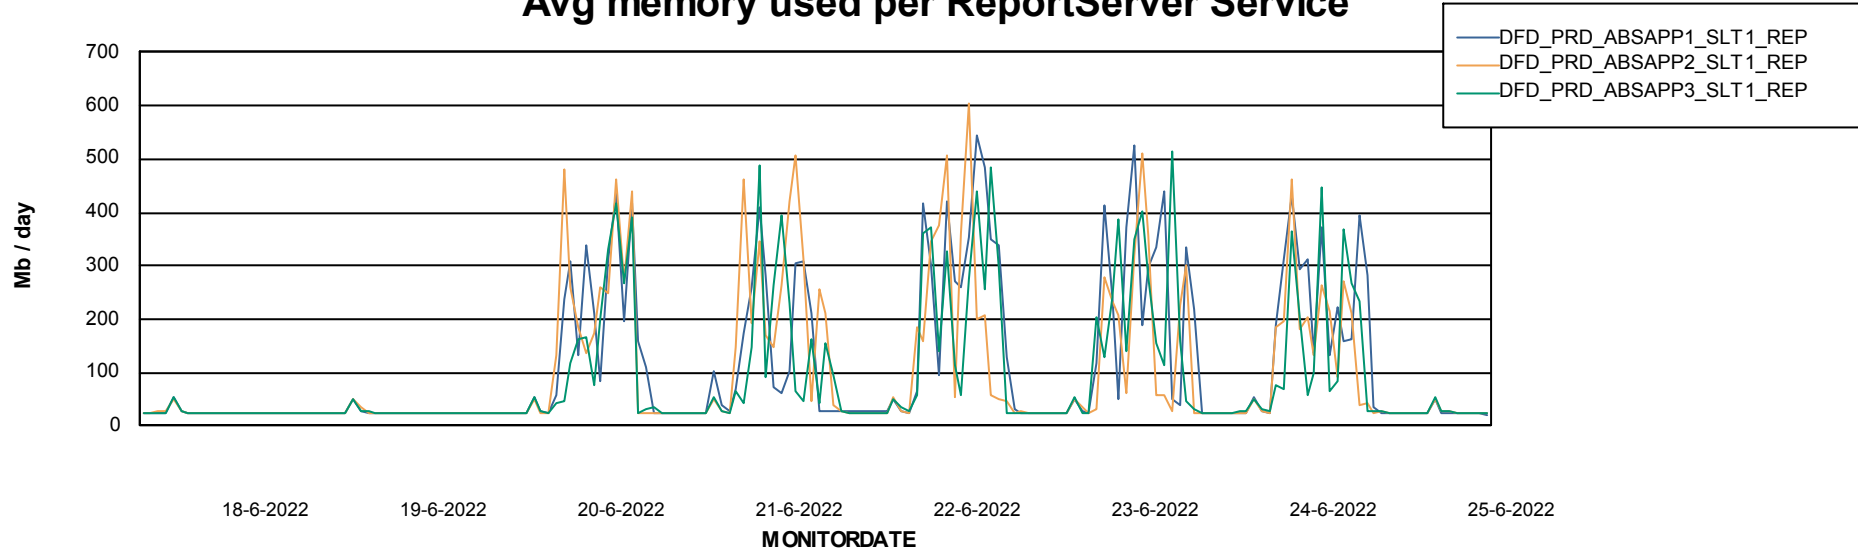

ABSSolute Application ReportServer Services

Avg memory used per ReportServer Service