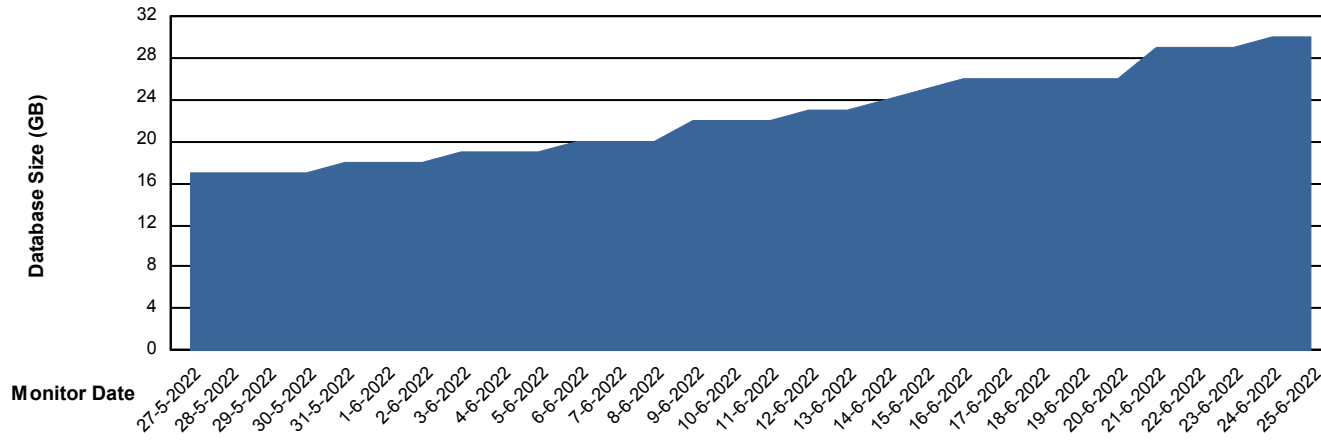

Weekly SLA Customer Report

Customer DFD_Production
Database ID 39

Database Performance DFDDB_Production

DATABASE SIZE DFDDB_Production

Database growth over last month

Weekly SLA Customer Report

Customer DFD_Production
 Database ID 39

Database Tablespace DFDDDB_Production

Date	Tablespace Name	Filesize (Gb)	Usedsize (Gb)	Percentage free
25-6-2022	ABSDATA	83	0	100
	INDX	161	27	83
24-6-2022	ABSDATA	83	0	100
	INDX	161	27	83
23-6-2022	ABSDATA	83	0	100
	INDX	161	27	83
22-6-2022	ABSDATA	83	0	100
	INDX	161	27	83
21-6-2022	ABSDATA	83	0	100
	INDX	161	26	84
20-6-2022	ABSDATA	83	0	100
	INDX	161	23	85
19-6-2022	ABSDATA	83	0	100
	INDX	161	23	85