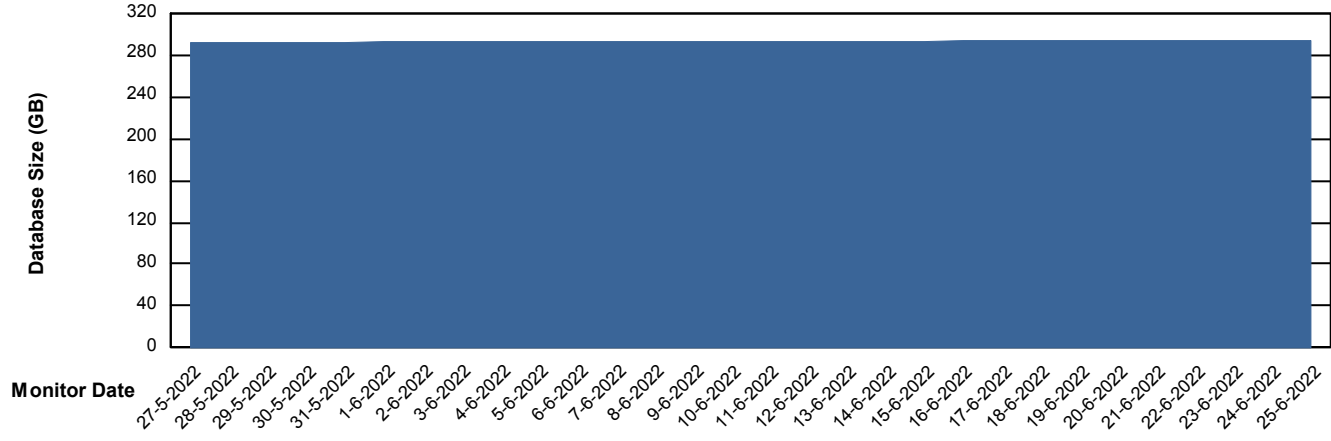

DATABASE SIZE CLODB_PRD_CLO-ORA01

Database growth over last month