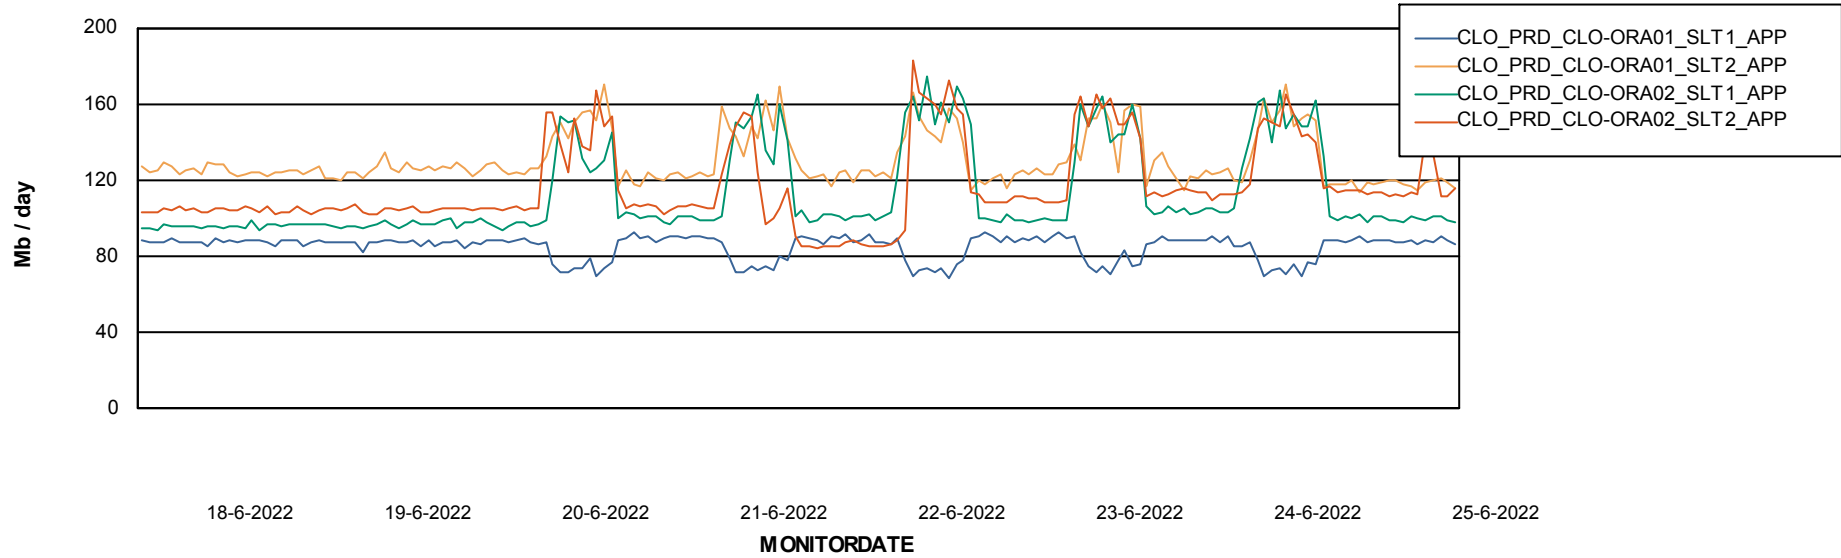

Weekly SLA Customer Report

Customer CLO Production
Database ID 38

Database Tablespace CLODB_TEST_CLO-ORA02

Date	Tablespace Name	Filesize (Gb)	Usedsize (Gb)	Percentage free
25-6-2022	ABSDATA	88	47	47
	INDX	112	94	16
24-6-2022	ABSDATA	88	47	47
	INDX	112	94	16
23-6-2022	ABSDATA	88	47	47
	INDX	112	94	16
22-6-2022	ABSDATA	88	47	47
	INDX	112	94	16
21-6-2022	ABSDATA	88	47	47
	INDX	112	94	16
20-6-2022	ABSDATA	88	47	47
	INDX	112	94	16
19-6-2022	ABSDATA	88	47	47
	INDX	112	94	16

Weekly SLA Customer Report

Customer CLO Production
Database ID 38

ABSSolute Application Server Services

Avg memory used per ABS Server Service

Avg users per day per ABS server

Weekly SLA Customer Report

Customer CLO Production
Database ID 38