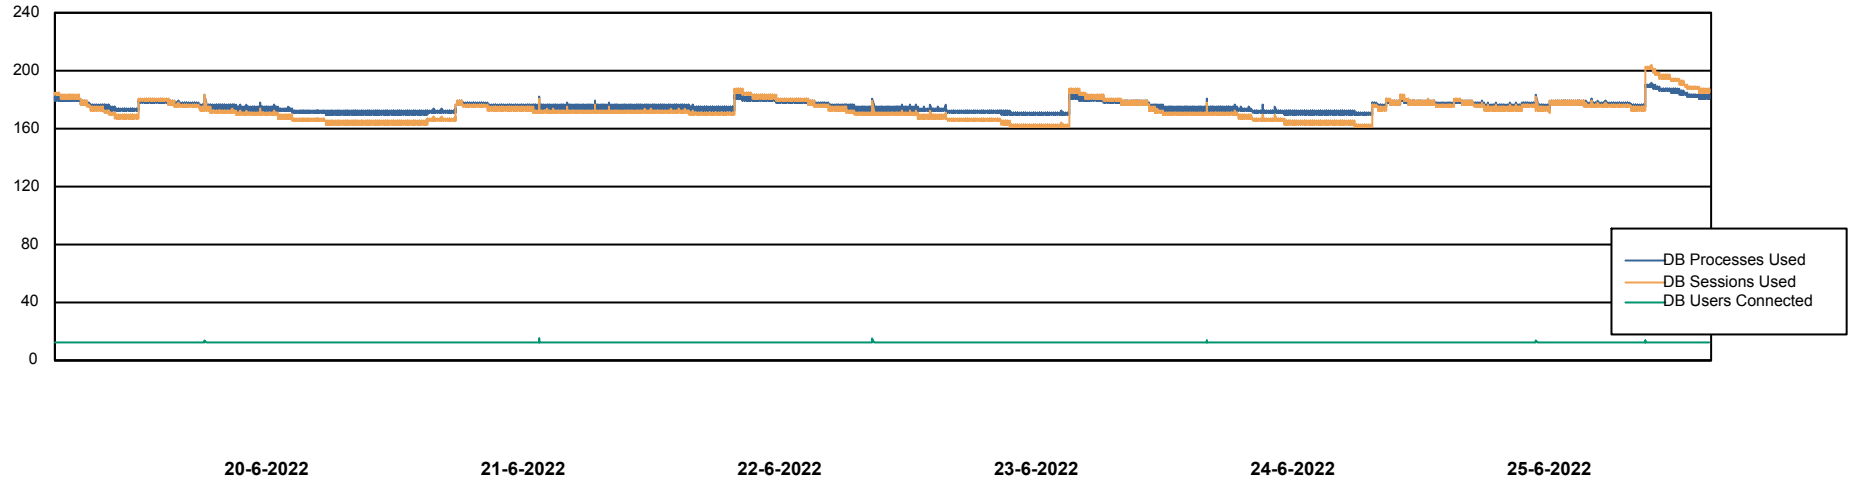

Database Performance CLODB_TEST_CLO-ORA02