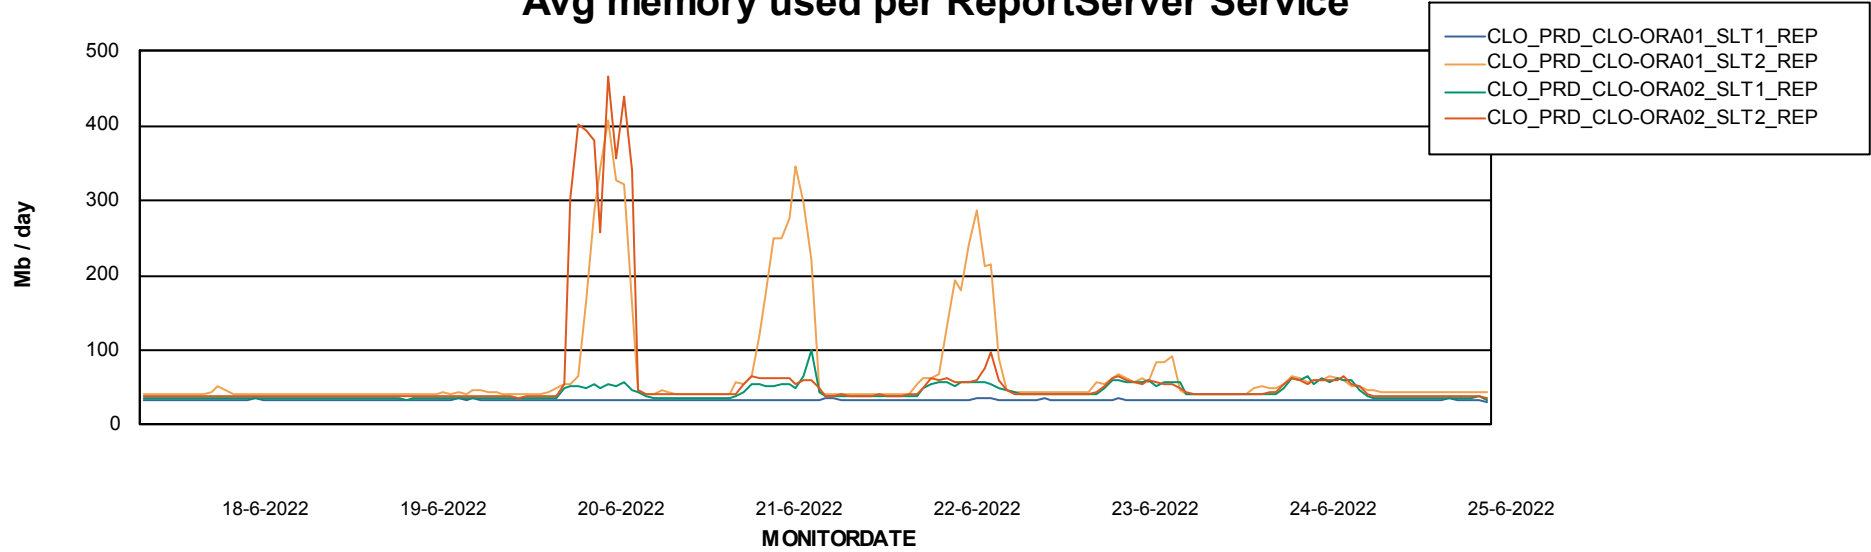

ABSSolute Application ReportServer Services

Avg memory used per ReportServer Service