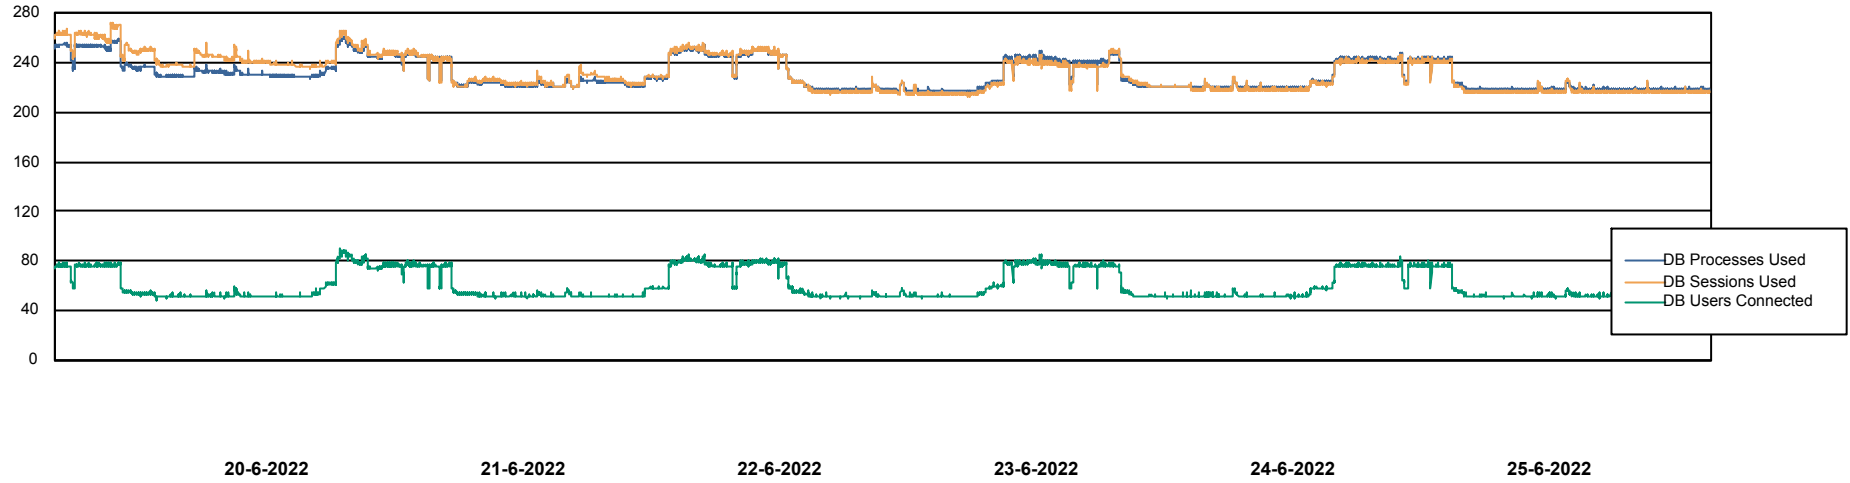

Database Performance CLODB_PRD_CLO-ORA01