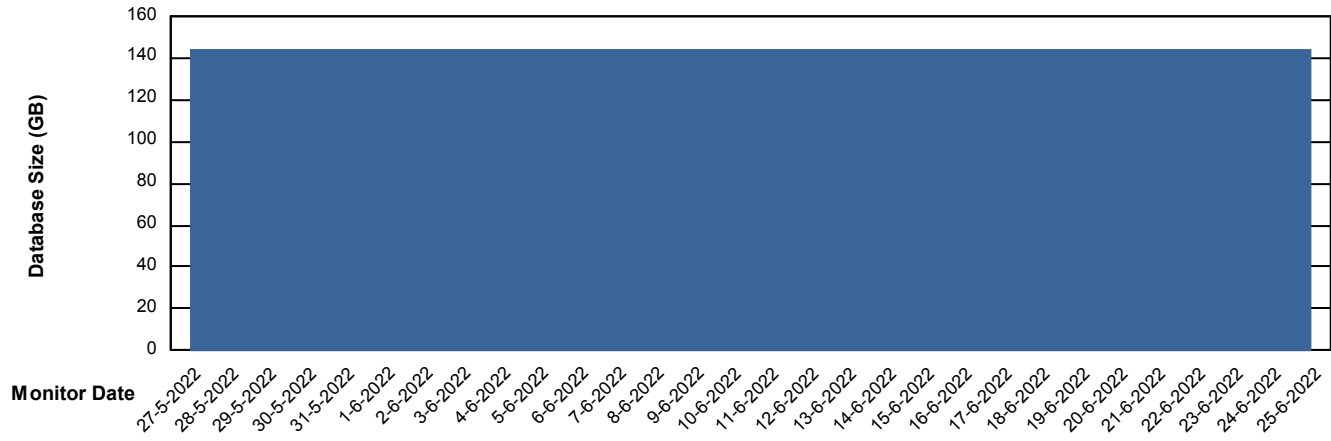

DATABASE SIZE CLODB_TEST_CLO-ORA02

Database growth over last month