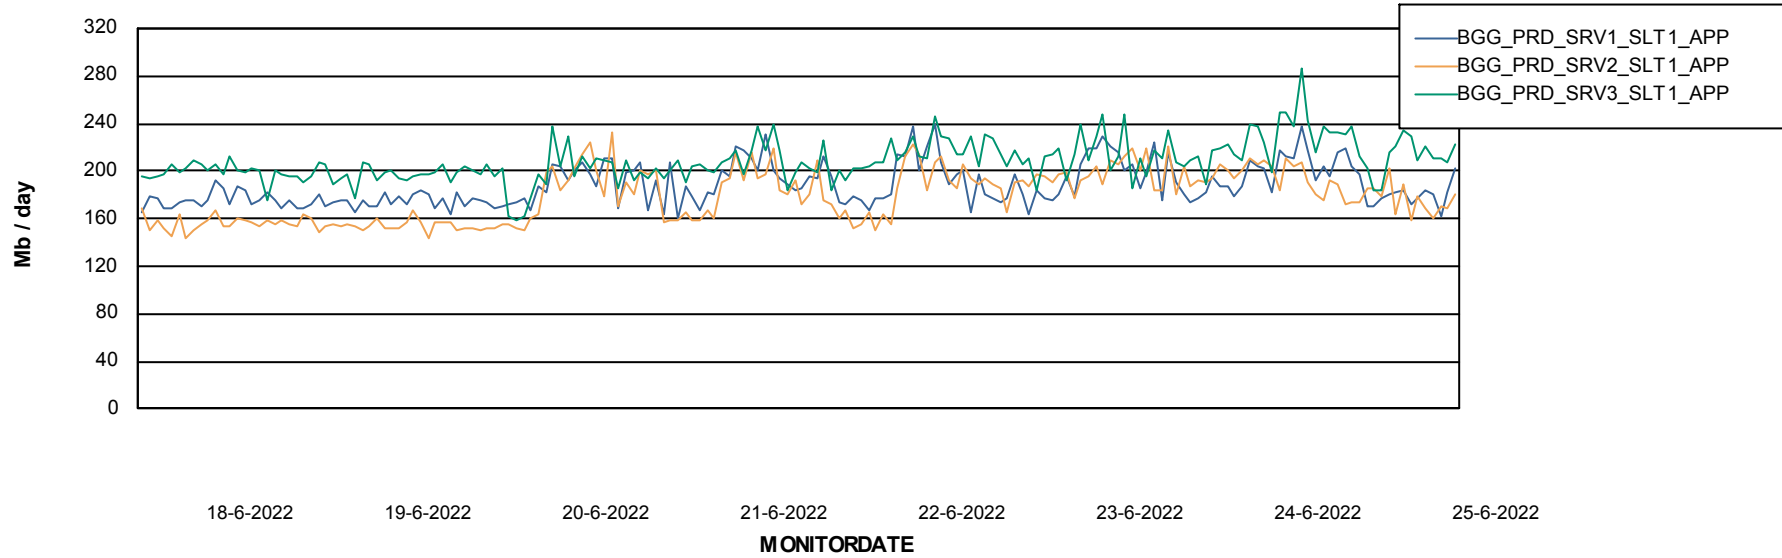

ABSSolute Application Server Services

Avg memory used per ABS Server Service