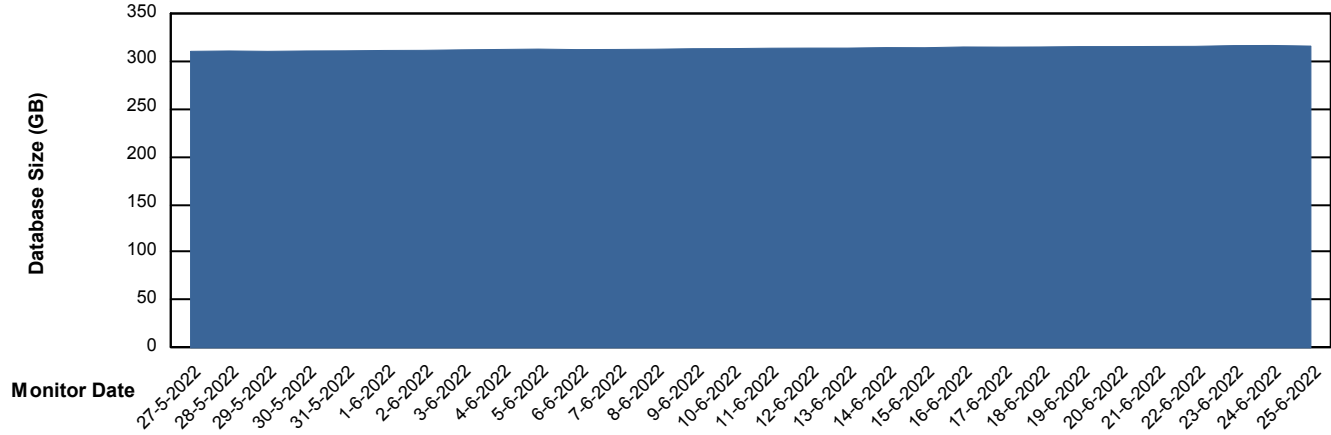

Customer BGG_Production
Database ID 58

Database Performance BGGDB_Standby

Weekly SLA Customer Report

Customer BGG_Production
Database ID 58

DATABASE SIZE BGGDB_BI

Database growth over last month

DATABASE SIZE BGGDB_Production

Database growth over last month

Weekly SLA Customer Report

Customer BGG_Production
Database ID 58

Database Tablespace BGGDB_BI

Date	Tablespace Name	Filesize (Gb)	Usedsize (Gb)	Percentage free
25-6-2022	ABSDATA	168	140	17
	INDX	212	173	18
24-6-2022	ABSDATA	168	140	17
	INDX	212	173	18
23-6-2022	ABSDATA	168	140	17
	INDX	212	173	18
22-6-2022	ABSDATA	168	140	17
	INDX	212	173	18
21-6-2022	ABSDATA	168	140	17
	INDX	212	173	18
20-6-2022	ABSDATA	168	140	17
	INDX	212	173	18
19-6-2022	ABSDATA	168	140	17
	INDX	212	173	18