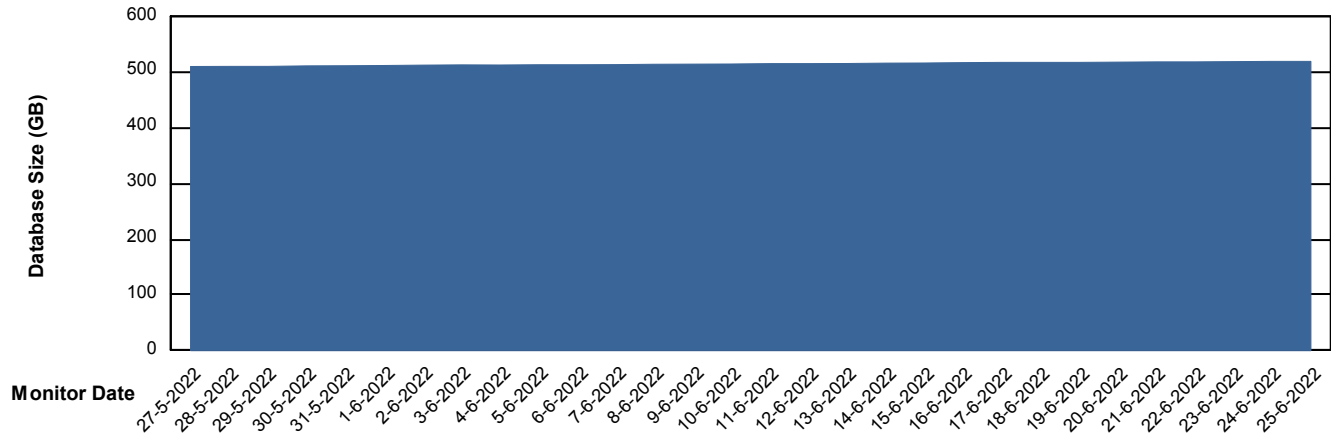

Customer BGG_Production
Database ID 58

Database Performance BGGDB_Standby

Weekly SLA Customer Report

Customer BGG_Production
Database ID 58

DATABASE SIZE BGGDB_BI

Database growth over last month

DATABASE SIZE BGGDB_Production

Database growth over last month

Weekly SLA Customer Report

Customer BGG_Production
Database ID 58

Database Tablespace BGGDB_BI

Date	Tablespace Name	Filesize (Gb)	Usedsize (Gb)	Percentage free
25-6-2022	ABSDATA	168	140	17
	INDX	212	173	18
24-6-2022	ABSDATA	168	140	17
	INDX	212	173	18
23-6-2022	ABSDATA	168	140	17
	INDX	212	173	18
22-6-2022	ABSDATA	168	140	17
	INDX	212	173	18
21-6-2022	ABSDATA	168	140	17
	INDX	212	173	18
20-6-2022	ABSDATA	168	140	17
	INDX	212	173	18
19-6-2022	ABSDATA	168	140	17
	INDX	212	173	18