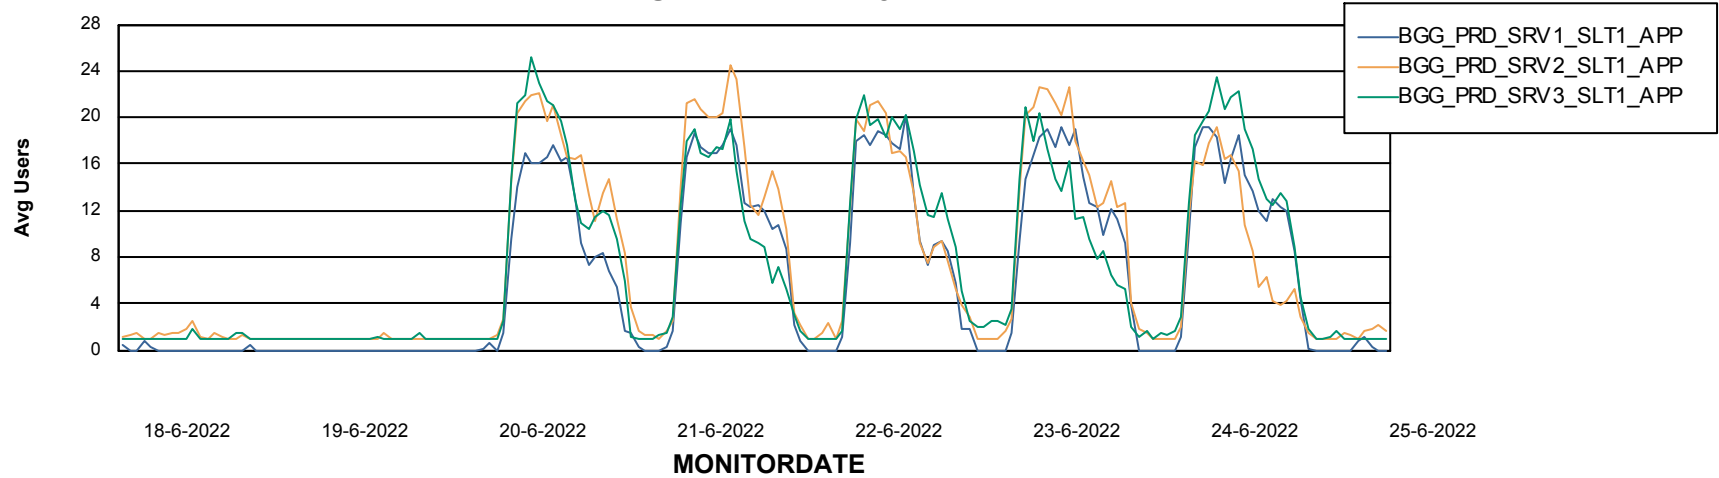

Avg users per day per ABS server