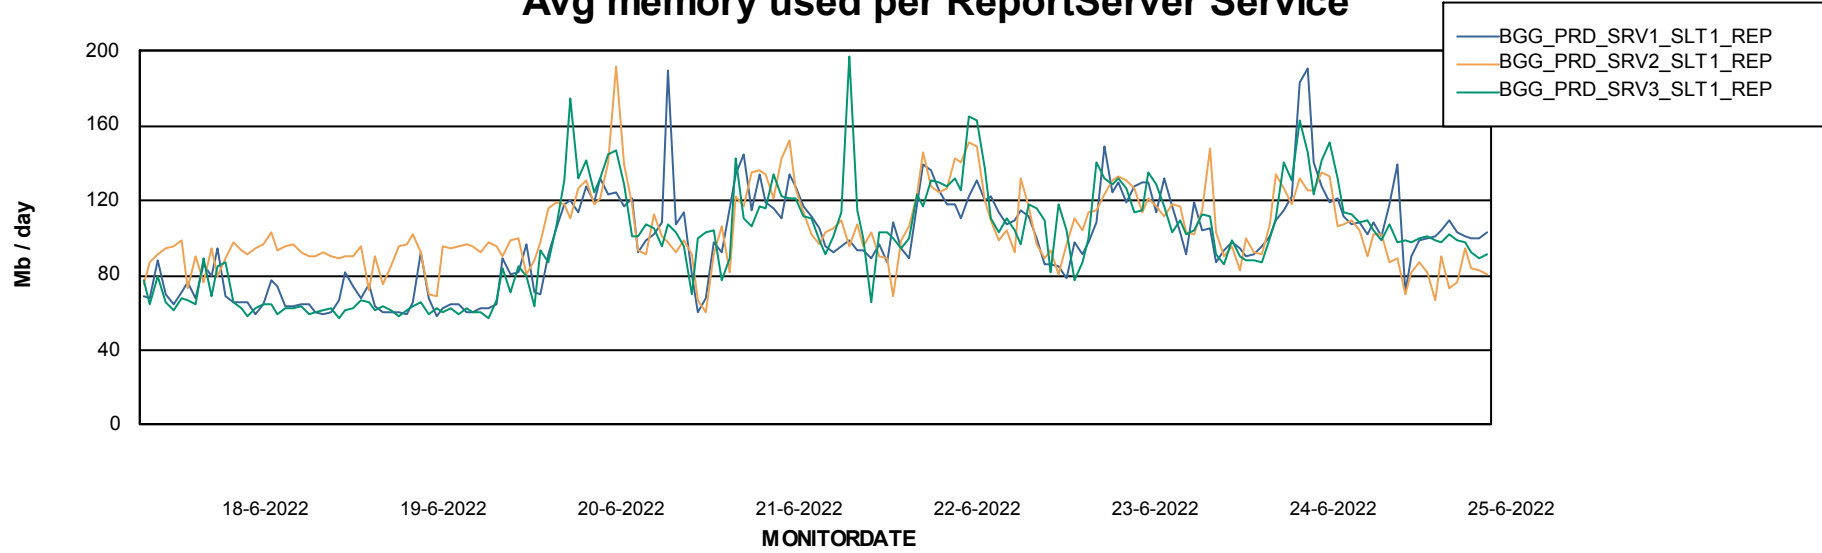

Avg memory used per ABS Server Service

Avg users per day per ABS server

Weekly SLA Customer Report

Customer BGG_Production
Database ID 58

ABSSolute Application ReportServer Services

Avg memory used per ReportServer Service