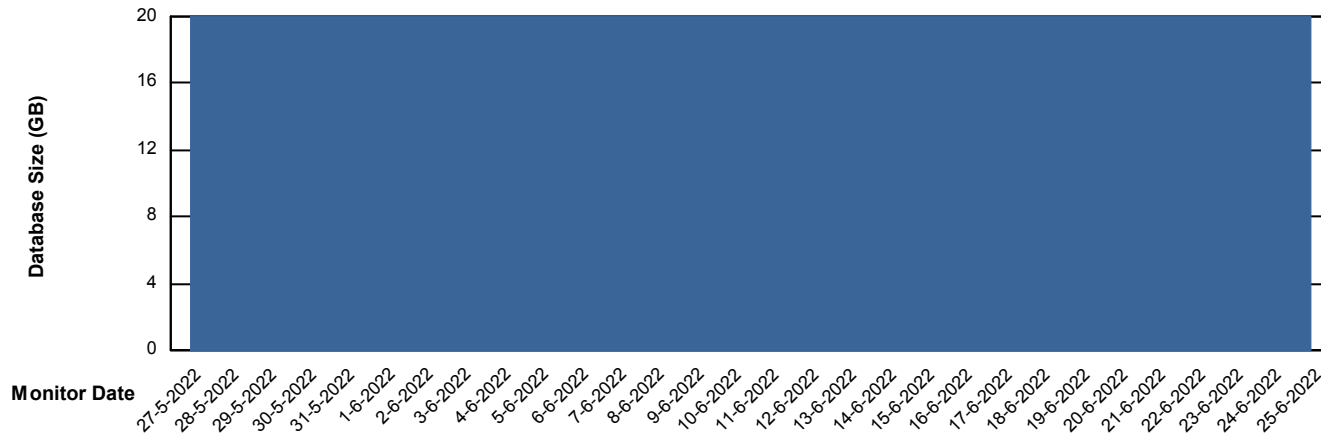

DATABASE SIZE BCMDB_ABS1 Production Database

Database growth over last month