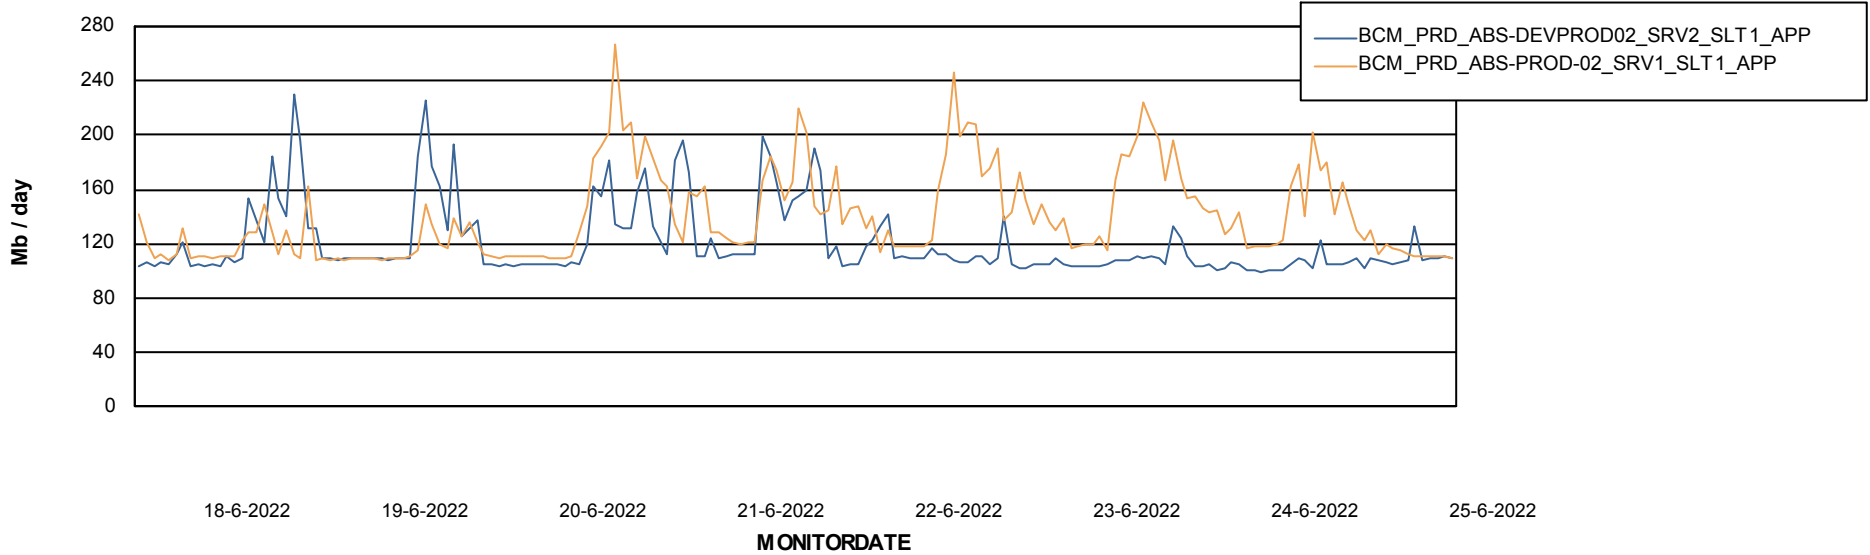

ABSSolute Application Server Services

Avg memory used per ABS Server Service