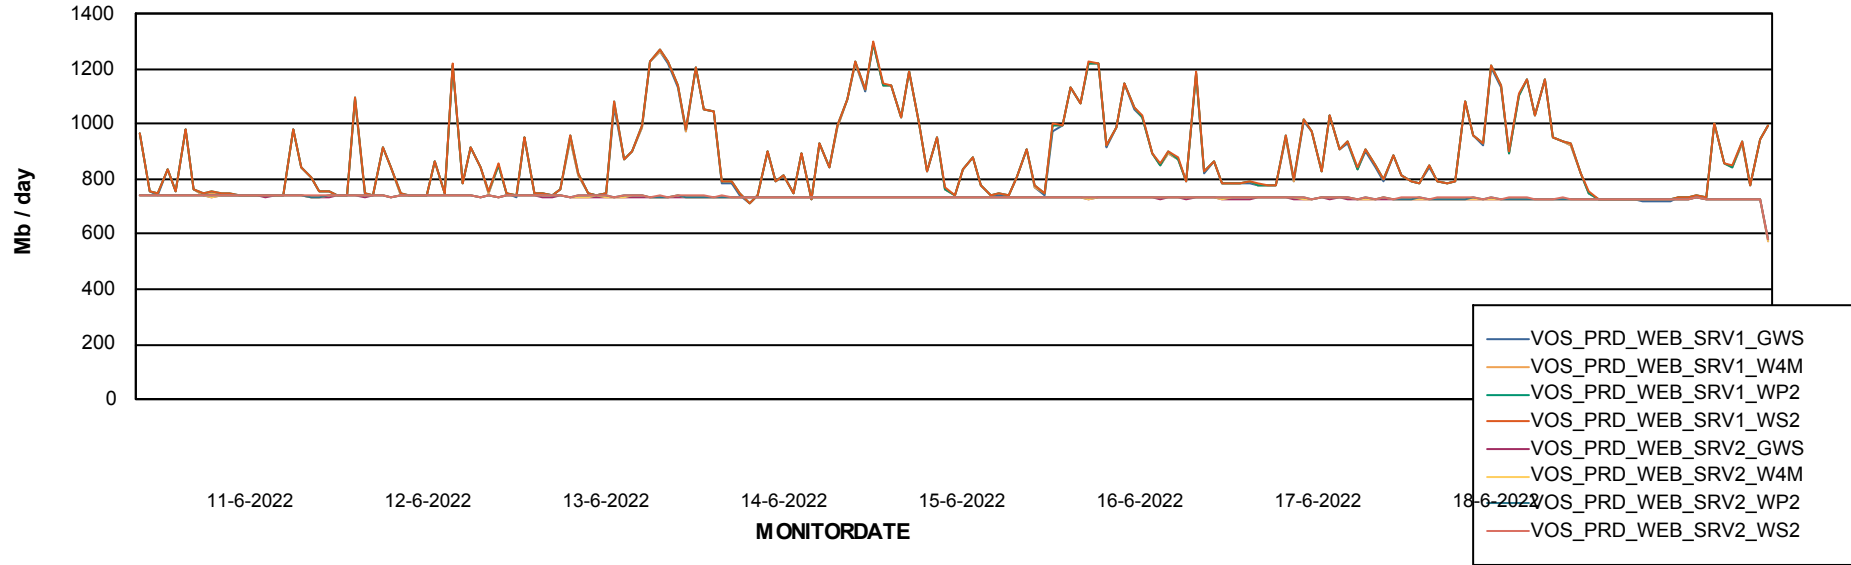

ABSSolute Application ReportServer Services

Avg memory used per ReportServer Service

Weekly SLA Customer Report

Customer VOS_Production
Database ID 143

ABSolute Web Component Services

Avg memory used per ABS Web component