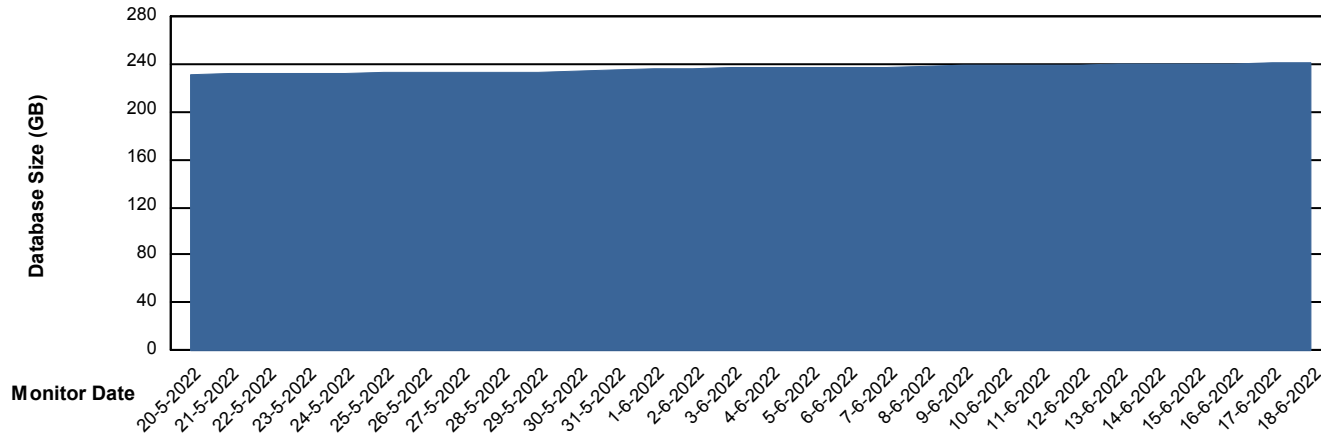

DATABASE SIZE VOSDB_Production

Database growth over last month