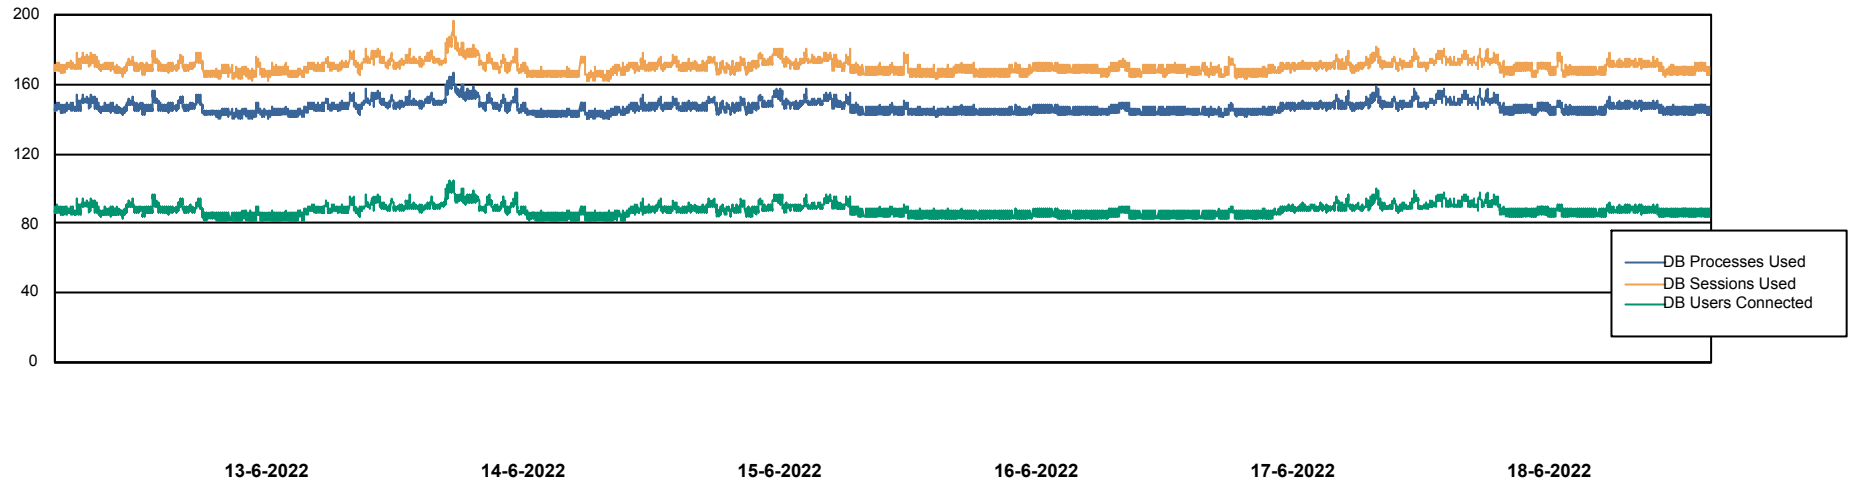

Weekly SLA Customer Report

Customer VOS_Production
Database ID 143

Database Performance VOSDB_BI

Weekly SLA Customer Report

Customer VOS_Production
Database ID 143

Database Performance VOSDB_Production

Weekly SLA Customer Report