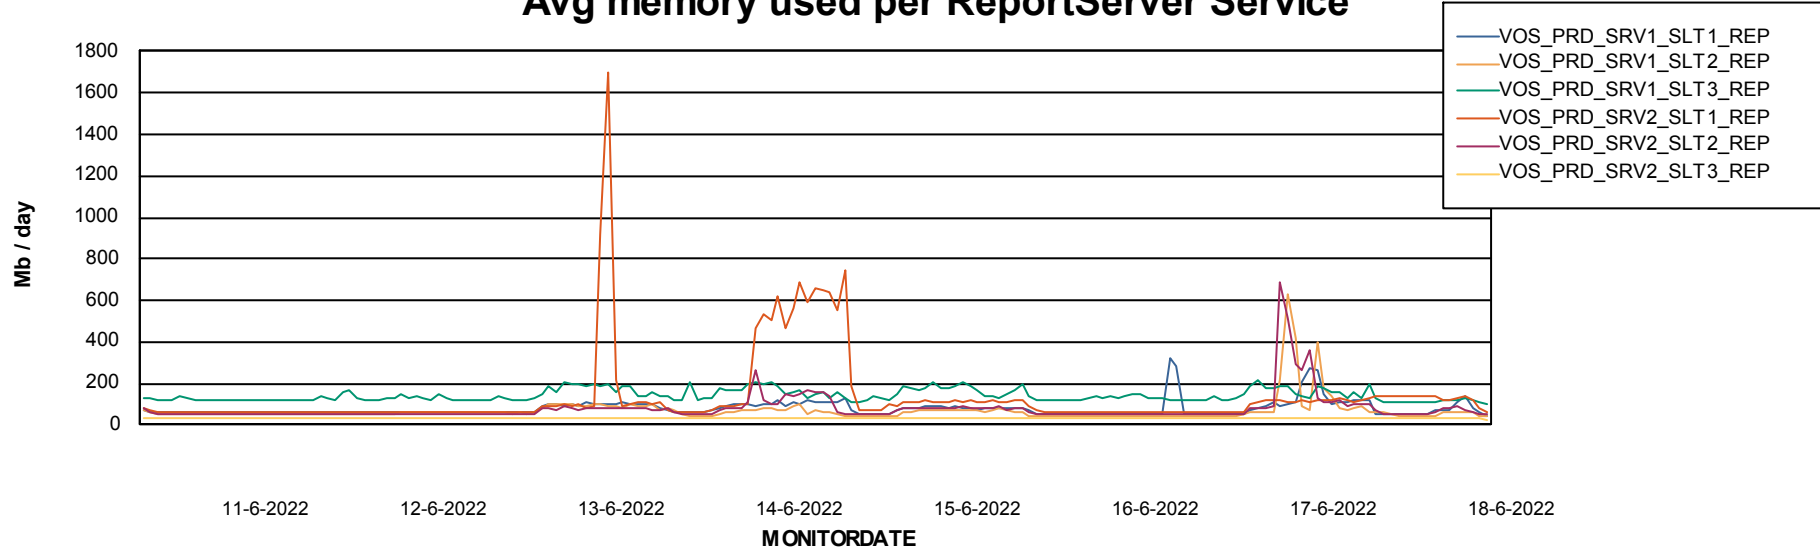

ABSSolute Application ReportServer Services

Avg memory used per ReportServer Service