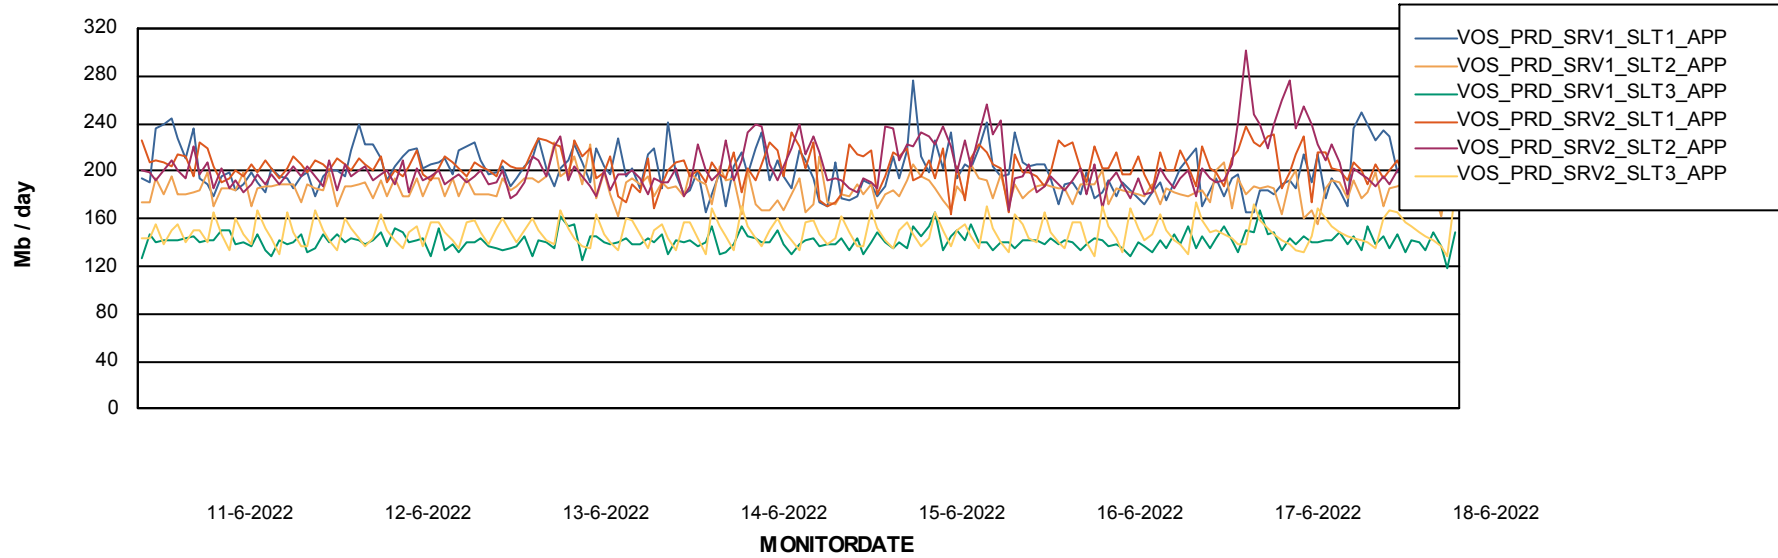

ABSSolute Application Server Services

Avg memory used per ABS Server Service