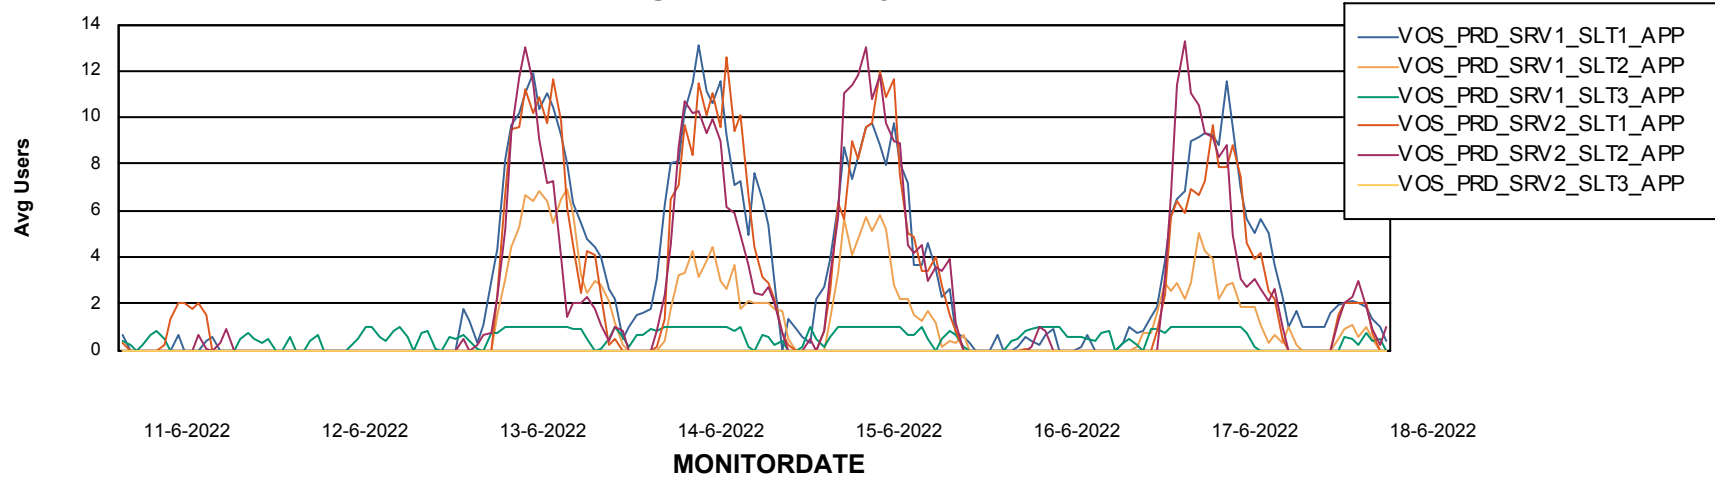

Weekly SLA Customer Report

Customer VOS_Production
Database ID 143

ABSSolute Application Server Services

Avg memory used per ABS Server Service

Avg users per day per ABS server

Weekly SLA Customer Report

Customer VOS_Production
Database ID 143