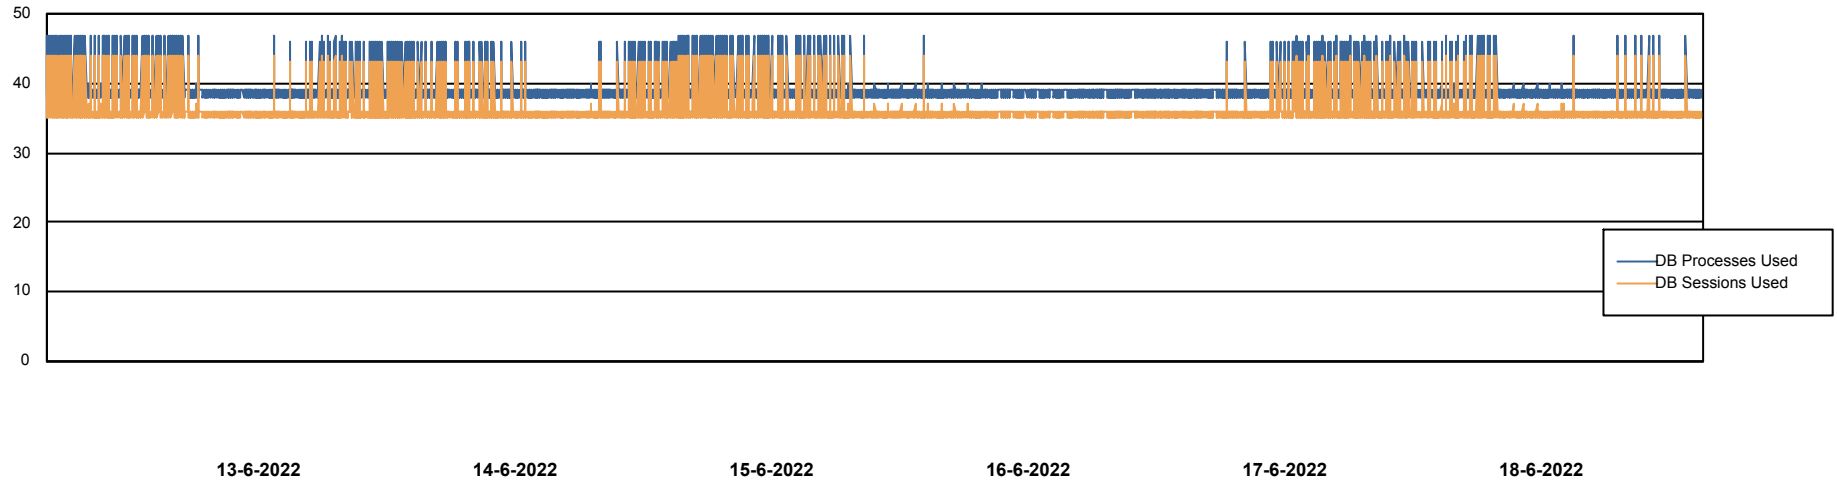

Database Performance VOSDB_Standby

DB Processes Max 1,000