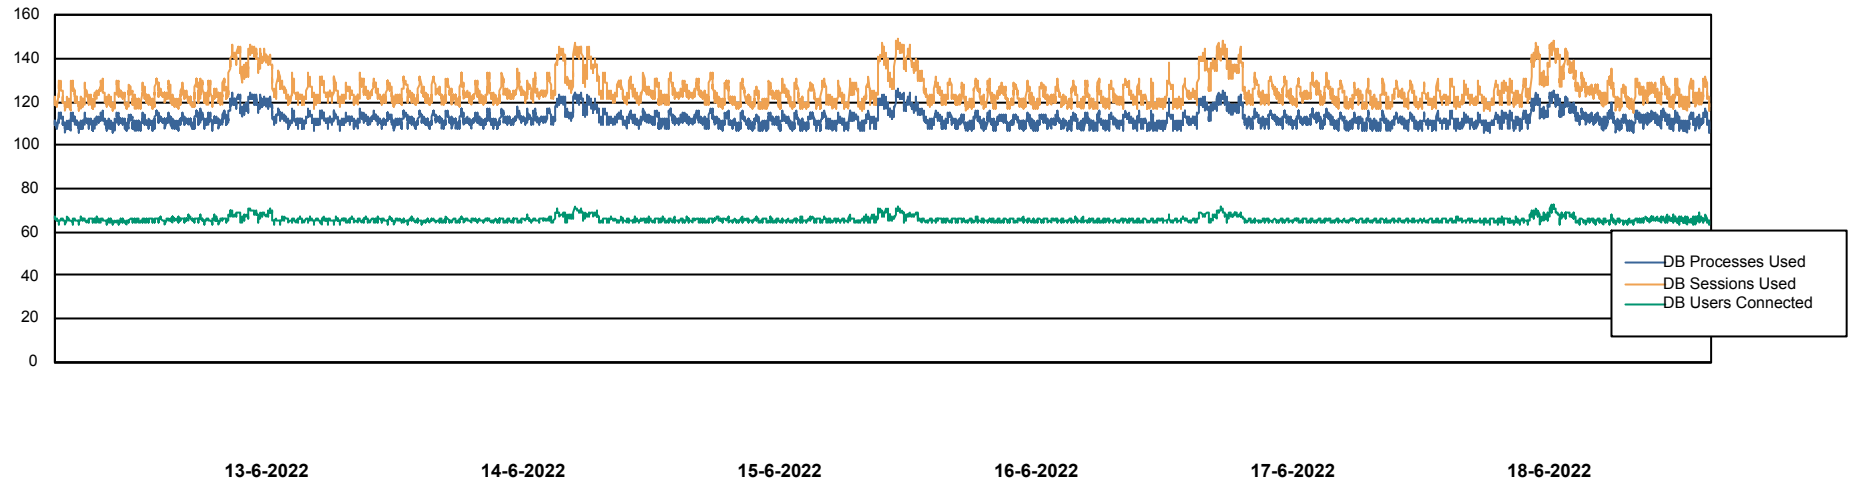

Database Performance VOSDB_BI