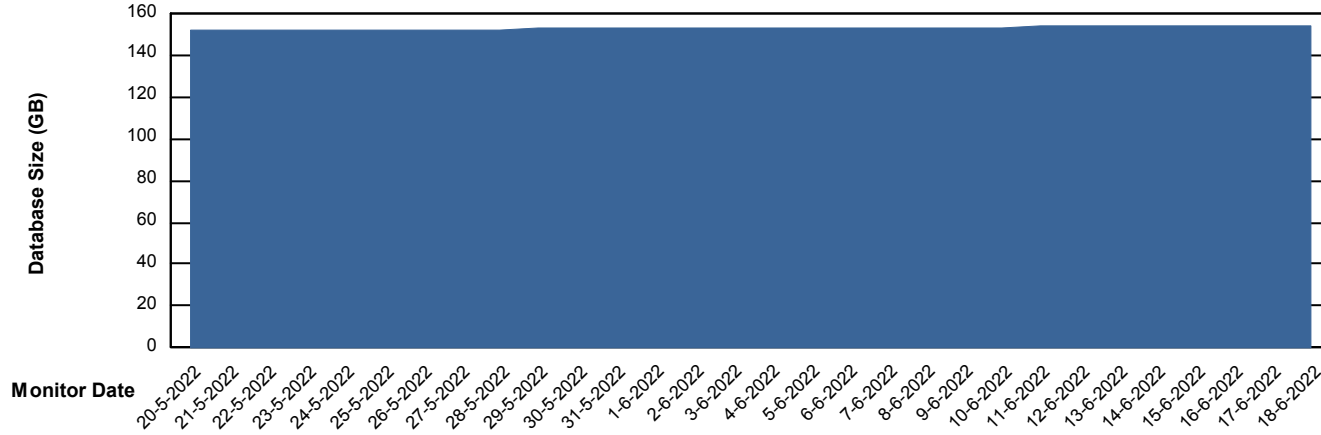

Customer VOS_Production
Database ID 143

Database Performance VOSDB_Standby

DB Processes Max 1,000

Weekly SLA Customer Report

Customer VOS_Production
Database ID 143

DATABASE SIZE VOSDB_BI

Database growth over last month