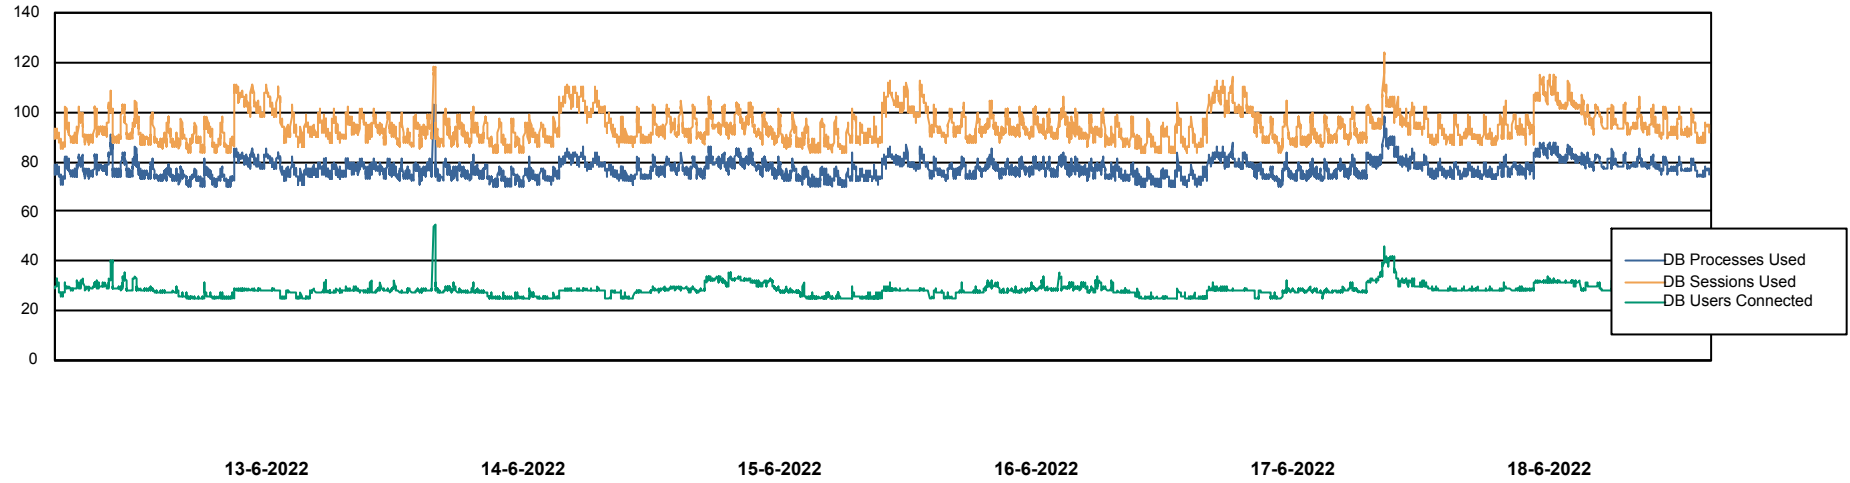

Weekly SLA Customer Report

Customer VEN_Production
Database ID 35

Harddisk Usage VEN_PRD_VENABS08_BI

	Free disk space on C: (%)	Total disk space on C: (Gb)	Used disk space on C: (Gb)	Free disk space on D: (%)	Total disk space on D: (Gb)	Used disk space on D: (Gb)
18-6-2022	45	102	56	22	601	470
17-6-2022	45	102	56	22	601	469
16-6-2022	45	102	56	22	601	469
15-6-2022	46	102	56	22	601	469
14-6-2022	46	102	56	22	601	469
13-6-2022	46	102	55	22	601	469
12-6-2022	46	102	55	22	601	469

Weekly SLA Customer Report

Customer VEN_Production
Database ID 35

Database Performance VENDB_Production

Weekly SLA Customer Report

Customer VEN_Production
Database ID 35

Database Performance VENDB_Standby

DB Processes Max 300