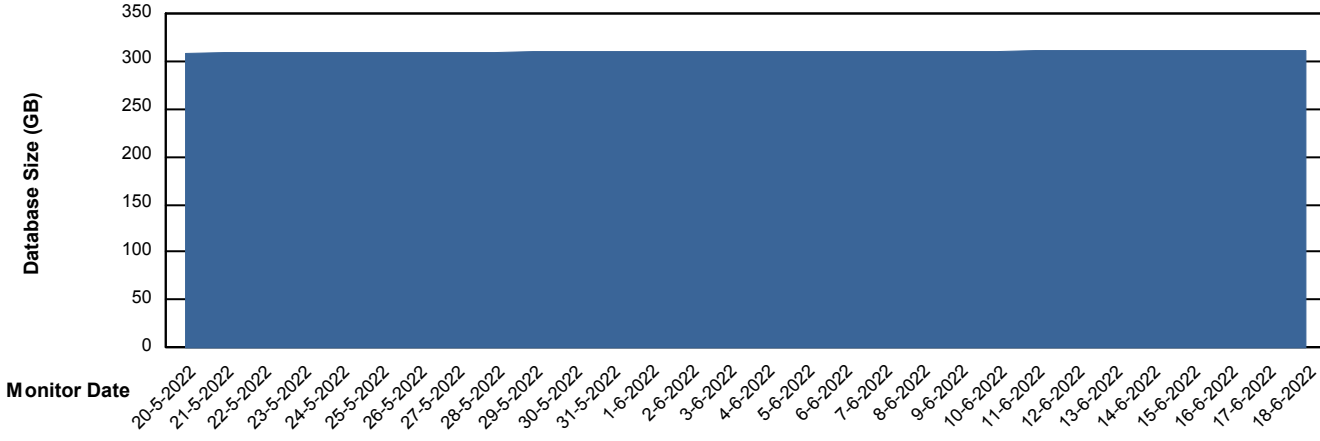

Weekly SLA Customer Report

Customer VEN_Production
Database ID 35

Database Performance VENDB_Production

Weekly SLA Customer Report

Customer VEN_Production
Database ID 35

Database Performance VENDB_Standby

DB Processes Max 300

Weekly SLA Customer Report

Customer VEN_Production
 Database ID 35

DATABASE SIZE VENDB_Production

Database growth over last month

Database Tablespace VENDB_Production

Date	Tablespace Name	Filesize (Gb)	Usedsize (Gb)	Percentage free
18-6-2022	ABSDATA	192	157	18
	INDX	177	145	18
17-6-2022	ABSDATA	192	157	18
	INDX	177	145	18
16-6-2022	ABSDATA	192	157	18
	INDX	177	145	18
15-6-2022	ABSDATA	192	157	18
	INDX	177	145	18
14-6-2022	ABSDATA	192	157	18
	INDX	177	145	18
13-6-2022	ABSDATA	192	157	18
	INDX	177	145	18
12-6-2022	ABSDATA	192	157	18
	INDX	177	145	18