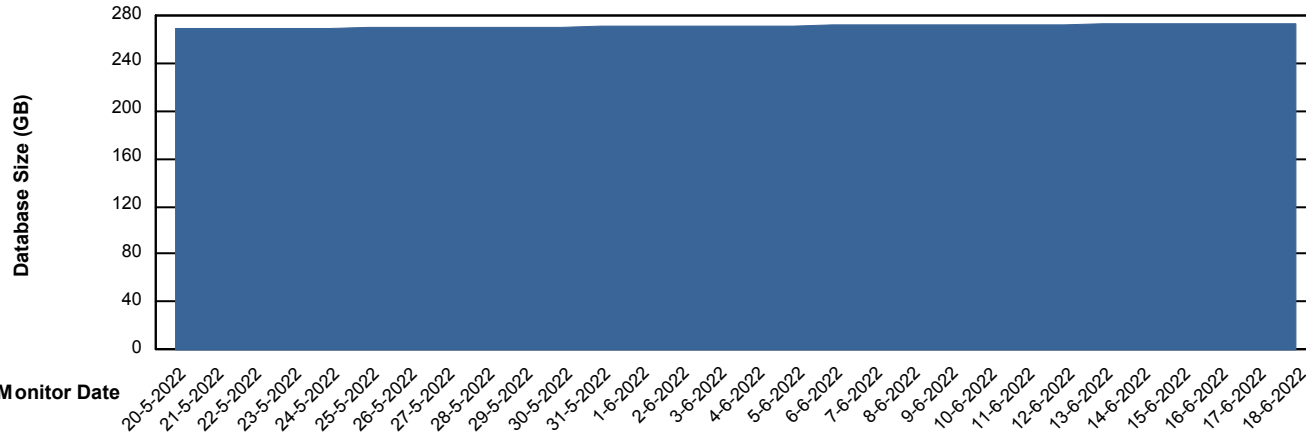

DATABASE SIZE STKDB_Production

Database growth over last month