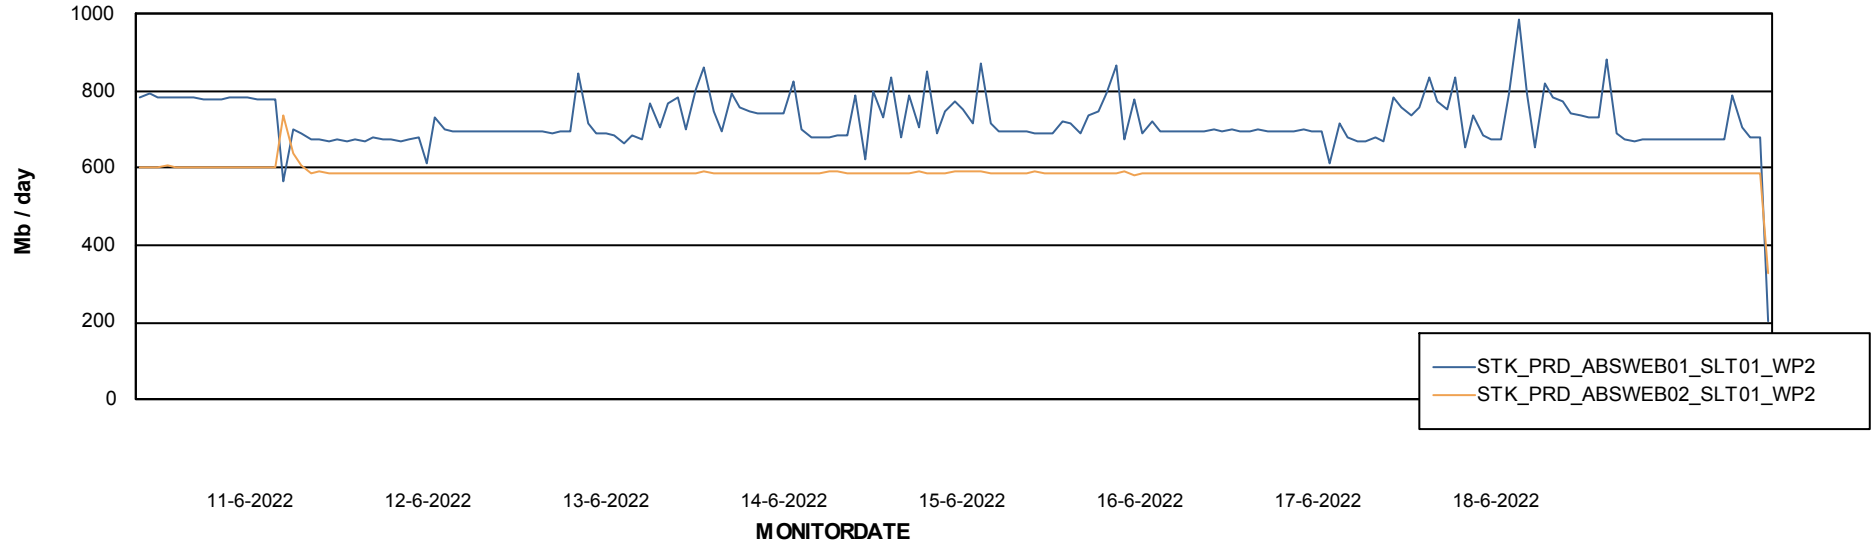

ABSSolute Application ReportServer Services

Avg memory used per ReportServer Service

Weekly SLA Customer Report

Customer STK_Production
Database ID 82

ABSSolute Web Component Services

Avg memory used per ABS Web component