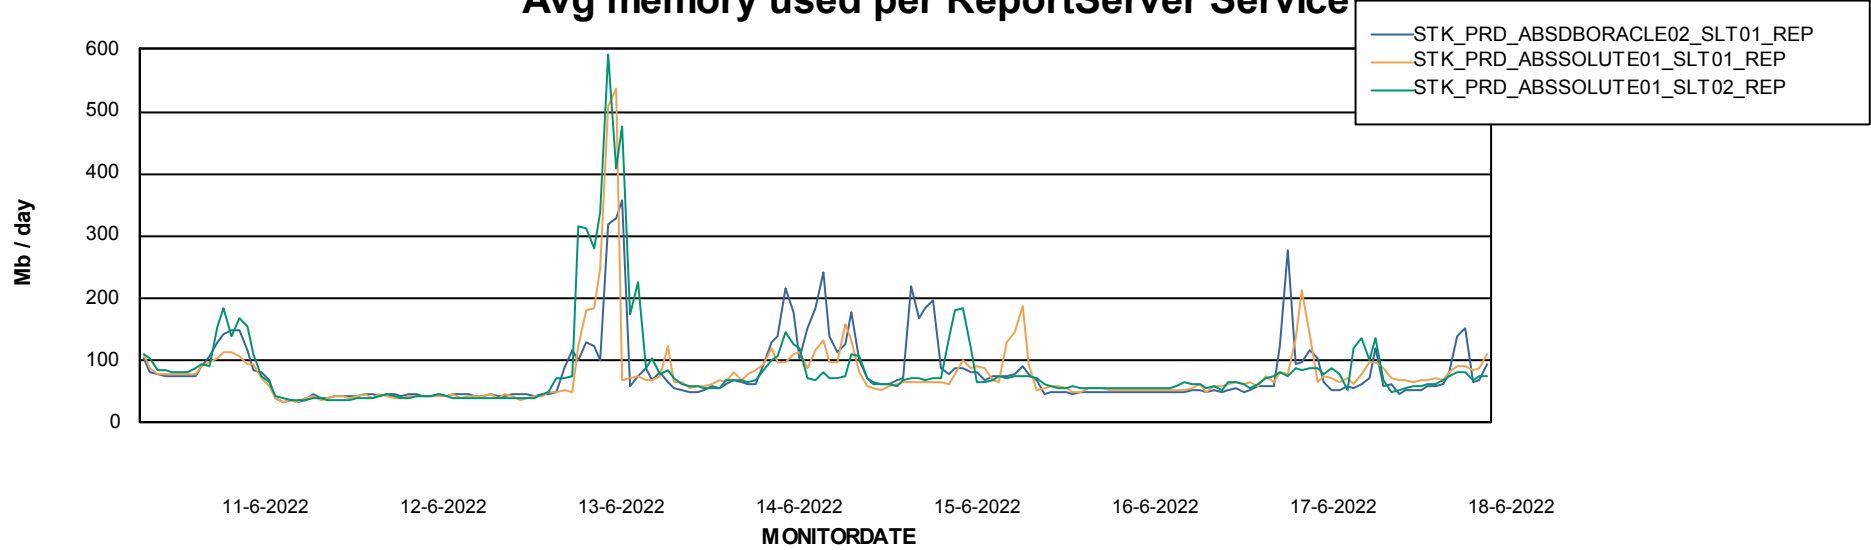

ABSSolute Application ReportServer Services

Avg memory used per ReportServer Service