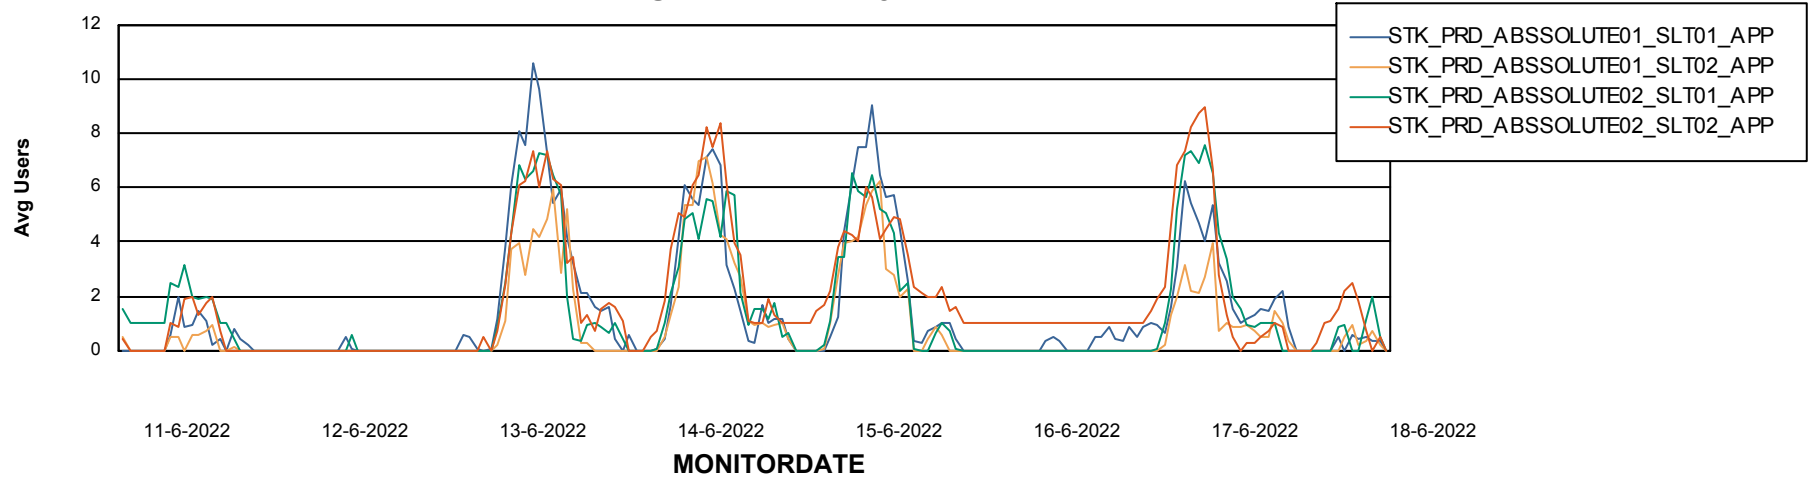

Weekly SLA Customer Report

Customer STK_Production
Database ID 82

ABSSolute Application Server Services

Avg memory used per ABS Server Service

Avg users per day per ABS server

Weekly SLA Customer Report

Customer STK_Production
Database ID 82