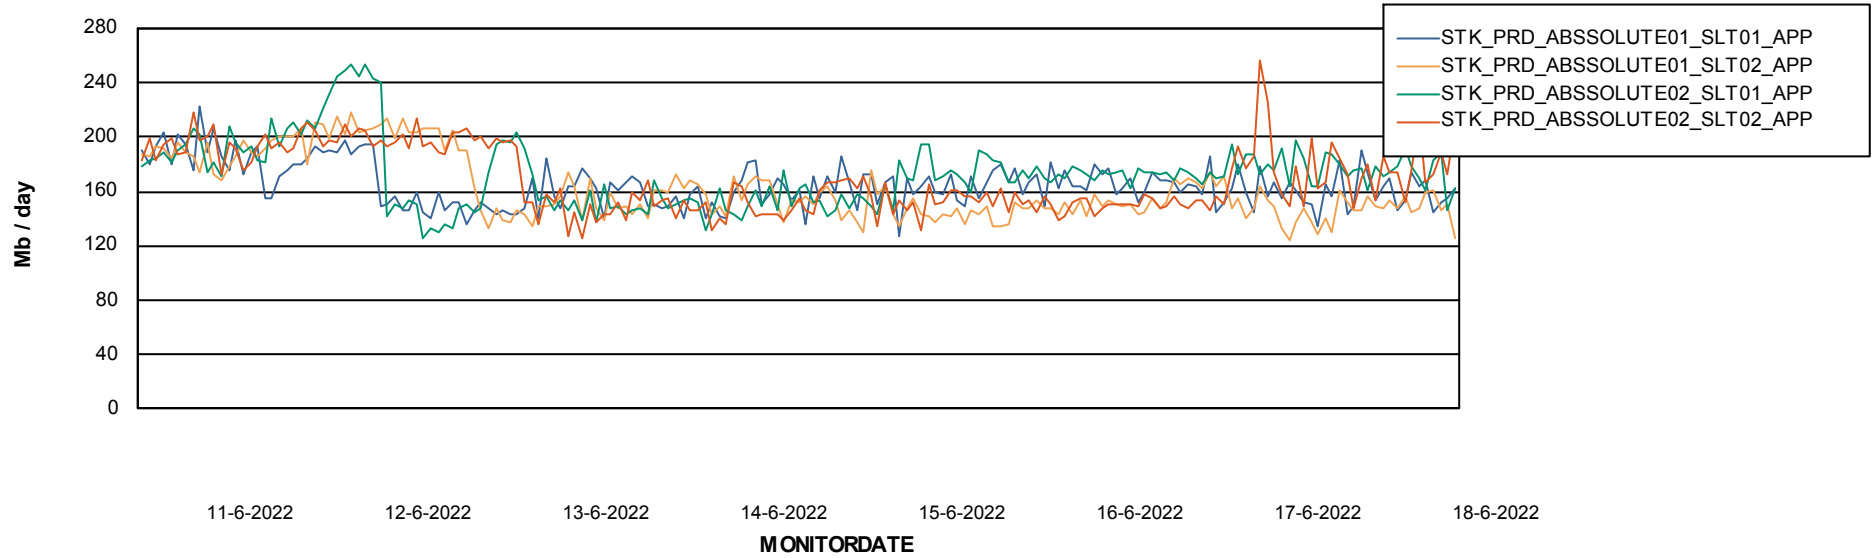

Weekly SLA Customer Report

Customer STK_Production
 Database ID 82

DATABASE SIZE STKDB_Production

Database growth over last month

Database Tablespace STKDB_Production

Date	Tablespace Name	Filesize (Gb)	Usedsize (Gb)	Percentage free
18-6-2022	ABSDATA	200	107	47
	INDX	200	156	22
17-6-2022	ABSDATA	200	107	47
	INDX	200	156	22
16-6-2022	ABSDATA	200	107	47
	INDX	200	156	22
15-6-2022	ABSDATA	200	107	47
	INDX	200	156	22
14-6-2022	ABSDATA	200	107	47
	INDX	200	156	22
13-6-2022	ABSDATA	200	107	47
	INDX	200	156	22
12-6-2022	ABSDATA	200	107	47
	INDX	200	156	22

Weekly SLA Customer Report

Customer STK_Production
Database ID 82

ABSSolute Application Server Services

Avg memory used per ABS Server Service

Avg users per day per ABS server

Weekly SLA Customer Report

Customer STK_Production
Database ID 82