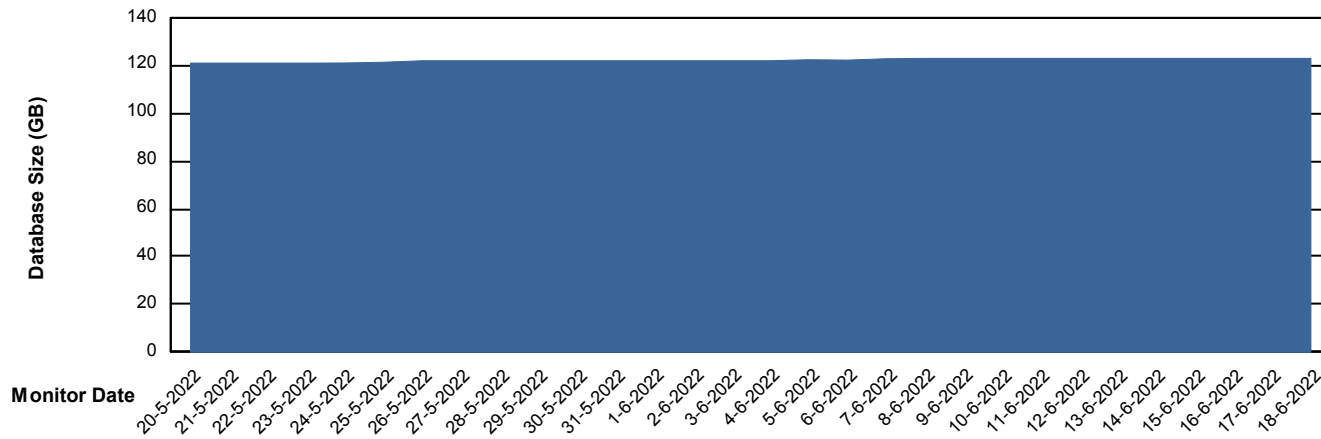

Weekly SLA Customer Report

Customer SPO_Production Silver
Database ID 57

DATABASE SIZE SPODB_BI

Database growth over last month

DATABASE SIZE SPODB_Production

Database growth over last month

Weekly SLA Customer Report

Customer SPO_Production Silver
 Database ID 57

Database Tablespace SPODB_BI

Date	Tablespace Name	Filesize (Gb)	Usedsize (Gb)	Percentage free
18-6-2022	ABSDATA	34	27	21
	INDX	80	36	55
17-6-2022	ABSDATA	34	27	21
	INDX	80	36	55
16-6-2022	ABSDATA	34	27	21
	INDX	80	36	55
15-6-2022	ABSDATA	34	27	21
	INDX	80	36	55
14-6-2022	ABSDATA	34	27	21
	INDX	80	36	55
13-6-2022	ABSDATA	34	27	21
	INDX	80	36	55
12-6-2022	ABSDATA	34	27	21
	INDX	80	36	55