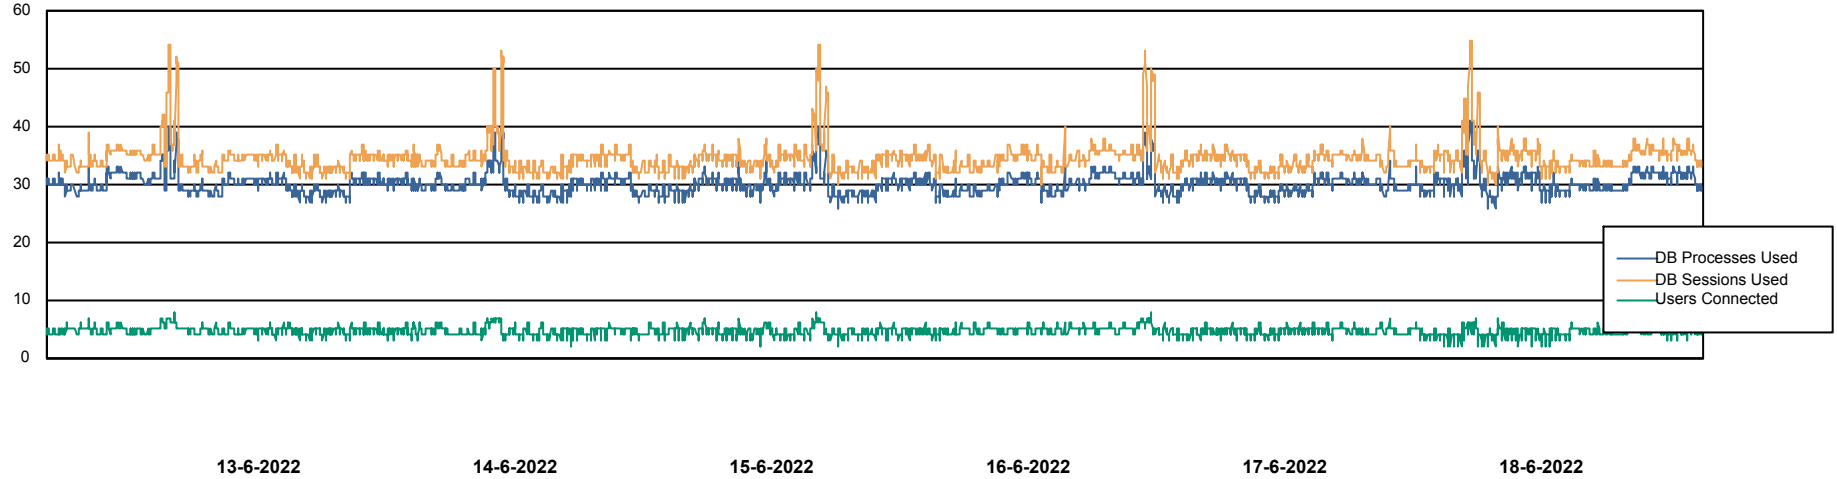

Weekly SLA Customer Report

Customer SPO_Production Silver
 Database ID 57

Harddisk Usage SPO_PRD_ORACLE_BI1

	Free disk space on c: (%)	Total disk space on c: (Gb)	Free disk space on d: (%)	Total disk space on d: (Gb)	Free disk space on e: (%)	Total disk space on e: (Gb)	Free disk space on f: (%)	Total disk space on f: (Gb)
18-6-2022	22	80	23	200	100	100	100	50
17-6-2022	22	80	23	200	100	100	100	50
16-6-2022	22	80	23	200	100	100	100	50
15-6-2022	22	80	23	200	100	100	100	50
14-6-2022	22	80	23	200	100	100	100	50
13-6-2022	22	80	23	200	100	100	100	50
12-6-2022	22	80	23	200	100	100	100	50

Weekly SLA Customer Report

Customer SPO_Production Silver
Database ID 57

Database Performance SPODB_BI

DB Processes Max 500
DB Sessions Max 772

Weekly SLA Customer Report

Customer SPO_Production Silver
Database ID 57