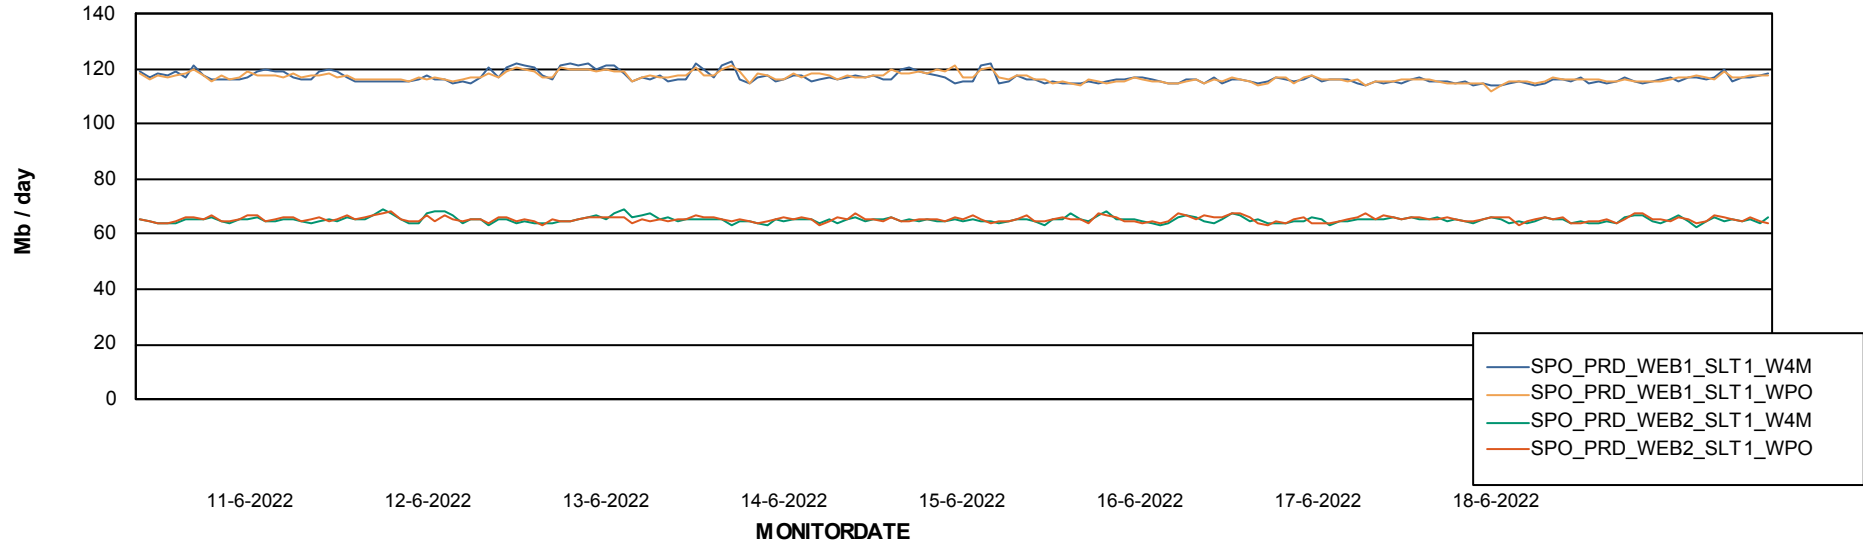

ABSSolute Web Component Services

Avg memory used per ABS Web component