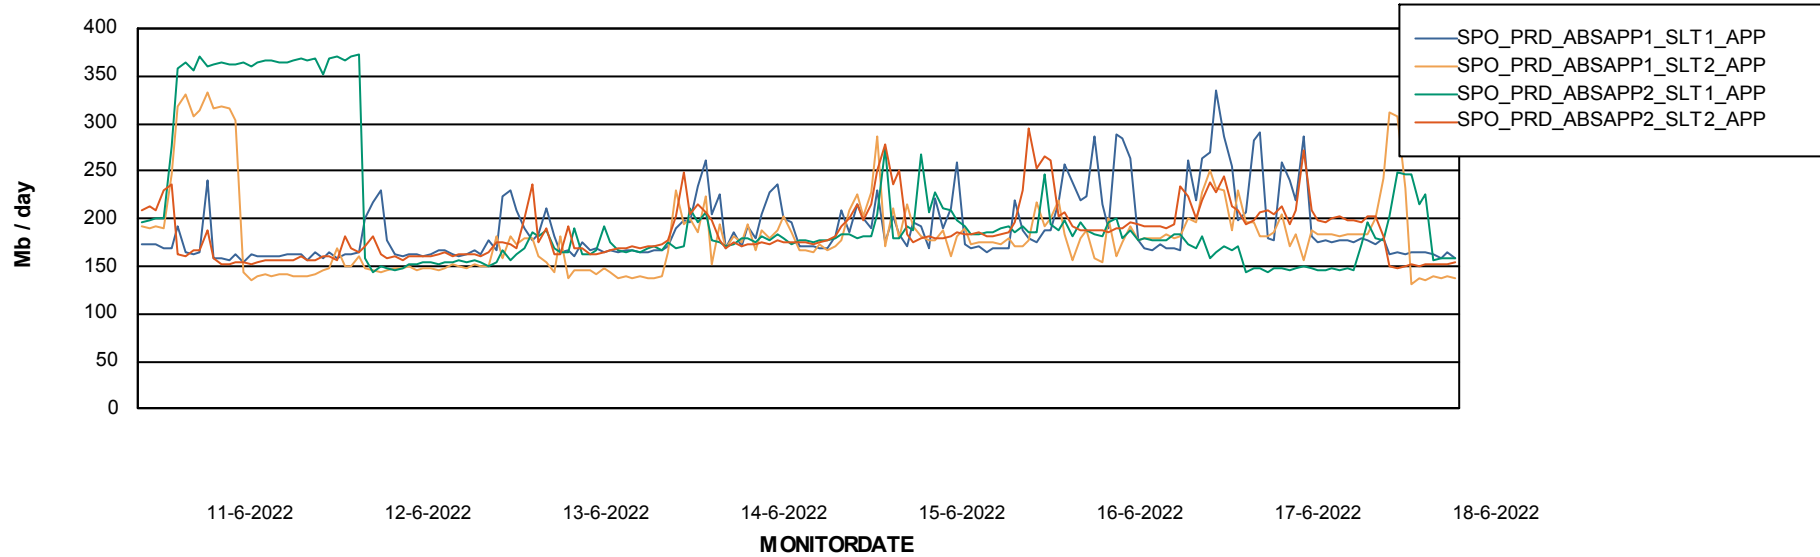

Standby Database Health SPO_Production Silver

Recovery lag for last 7 days

Weekly SLA Customer Report

Customer SPO_Production Silver
Database ID 57

ABSSolute Application Server Services

Avg memory used per ABS Server Service