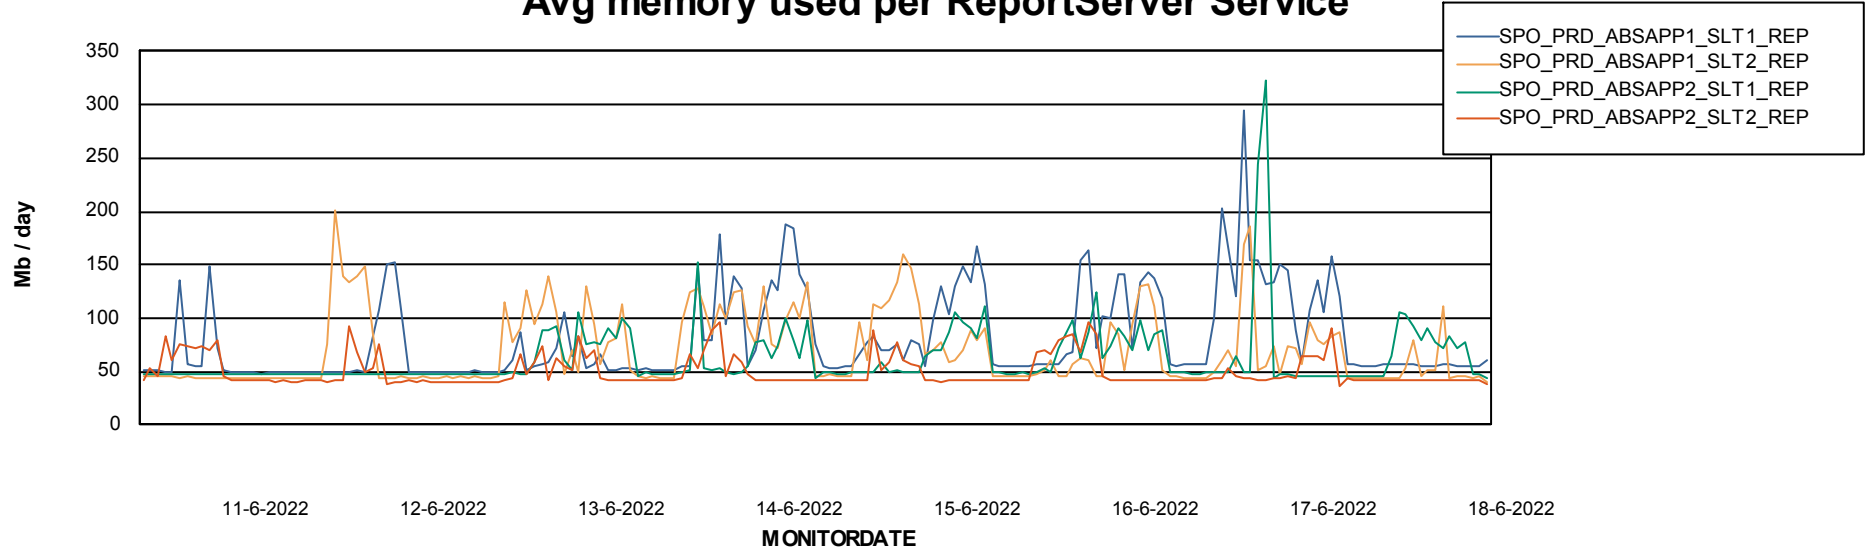

Avg users per day per ABS server

Weekly SLA Customer Report

Customer SPO_Production Silver
Database ID 57

ABSSolute Application ReportServer Services

Avg memory used per ReportServer Service

Weekly SLA Customer Report