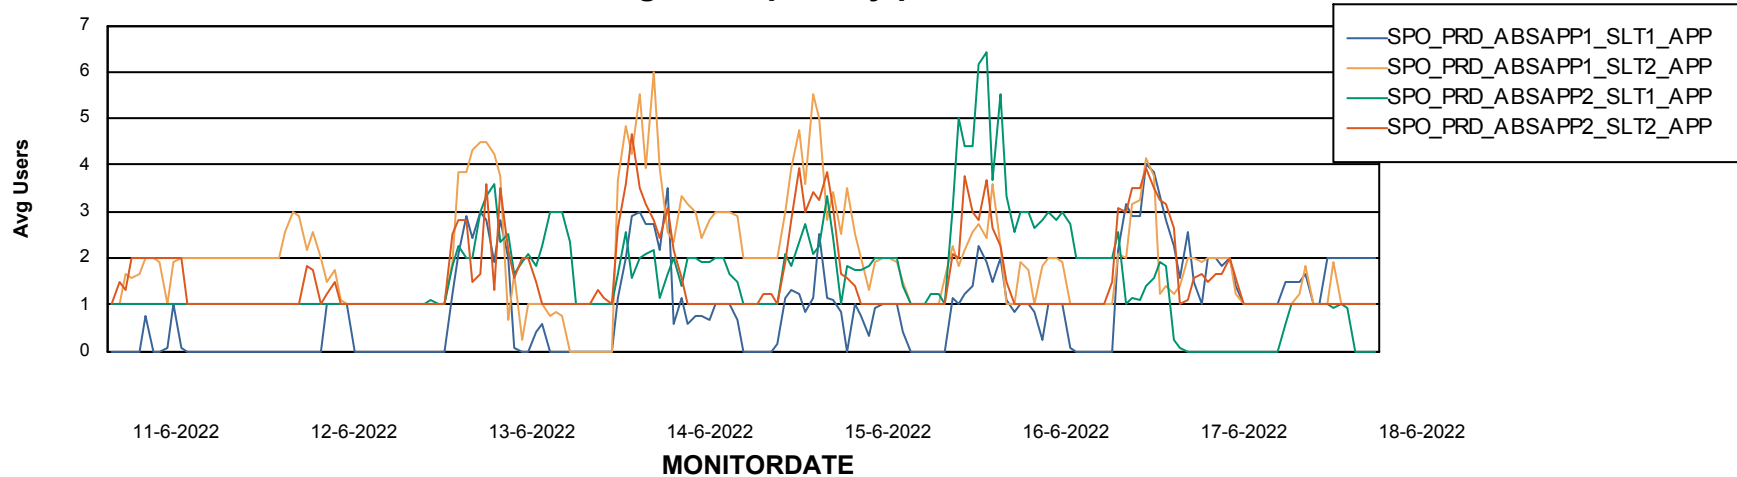

Avg users per day per ABS server