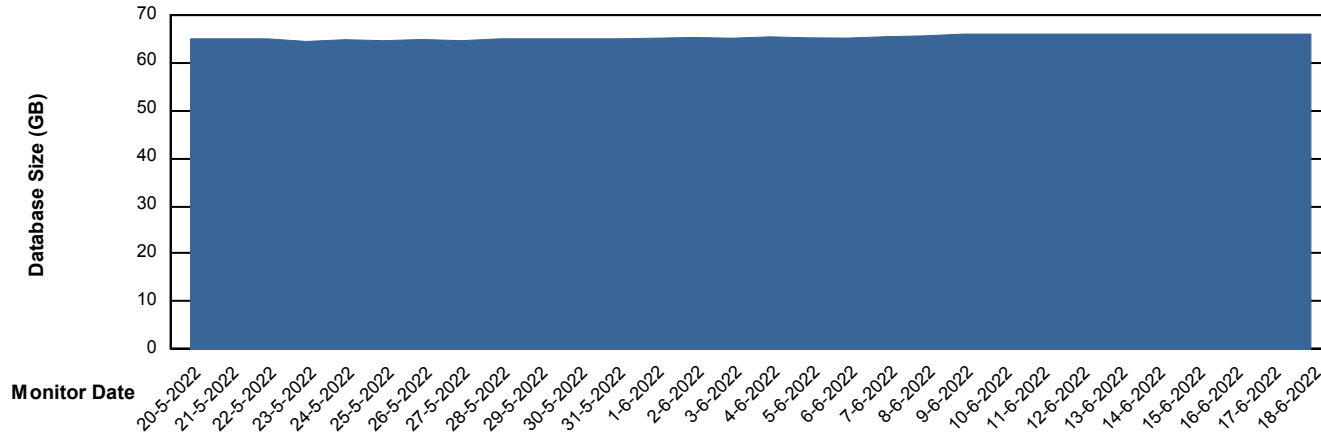

Database Performance SPODB_Production

DB Processes Max 300
DB Sessions Max 472

Weekly SLA Customer Report

Customer SPO_Production Silver
Database ID 57

Database Performance SPODB_Standby

DB Processes Max 300
DB Sessions Max 472

Weekly SLA Customer Report

Customer SPO_Production Silver
Database ID 57

DATABASE SIZE SPODB_BI

Database growth over last month

DATABASE SIZE SPODB_Production

Database growth over last month

Weekly SLA Customer Report