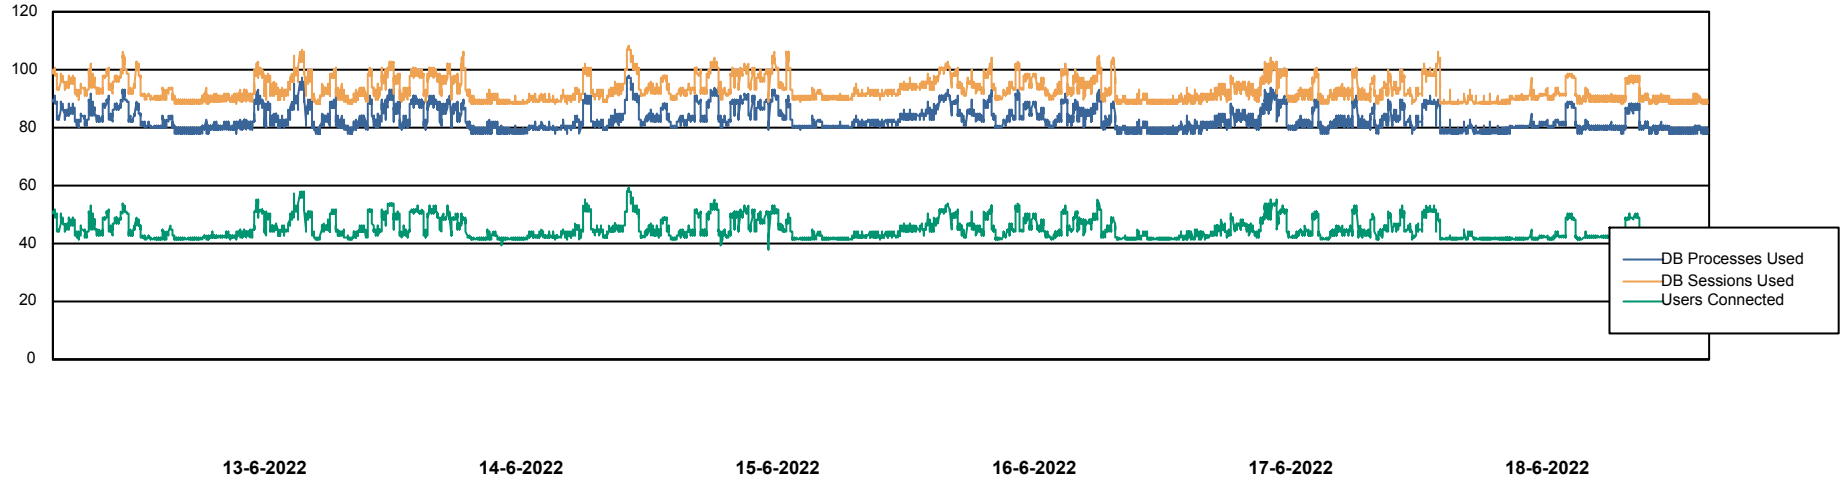

Weekly SLA Customer Report

Customer SPO_Production Silver
Database ID 57

Database Performance SPODB_BI

DB Processes Max 500
DB Sessions Max 772

Weekly SLA Customer Report

Customer SPO_Production Silver
Database ID 57

Database Performance SPODB_Production

DB Processes Max 300
DB Sessions Max 472

Weekly SLA Customer Report

Customer SPO_Production Silver
Database ID 57

Database Performance SPODB_Standby

DB Processes Max 300
DB Sessions Max 472