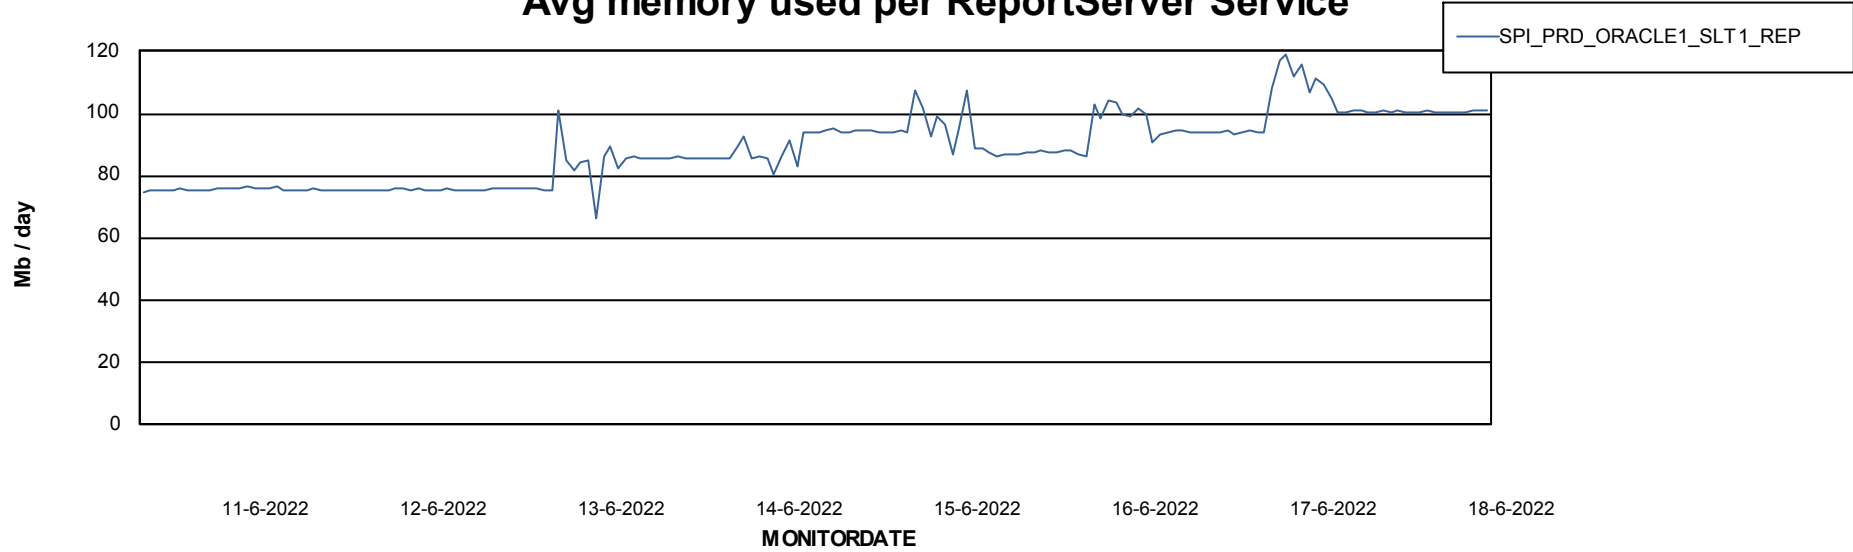

ABSSolute Application ReportServer Services

Avg memory used per ReportServer Service