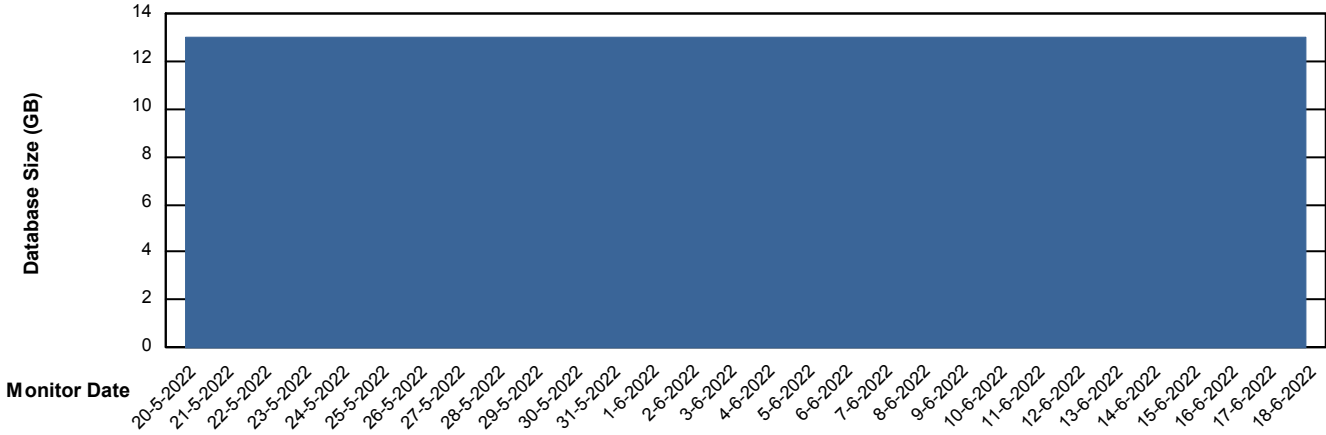

DATABASE SIZE SPIDB_Production

Database growth over last month

Database Tablespace SPIDB_Production

Date	Tablespace Name	Filesize (Gb)	Usedsize (Gb)	Percentage free
18-6-2022	ABSDATA	5	2	51
	INDX	8	4	50
17-6-2022	ABSDATA	5	2	51
	INDX	8	4	50
16-6-2022	ABSDATA	5	2	51
	INDX	8	4	50
15-6-2022	ABSDATA	5	2	51
	INDX	8	4	50
14-6-2022	ABSDATA	5	2	51
	INDX	8	4	50
13-6-2022	ABSDATA	5	2	51
	INDX	8	4	50
12-6-2022	ABSDATA	5	2	51
	INDX	8	4	50