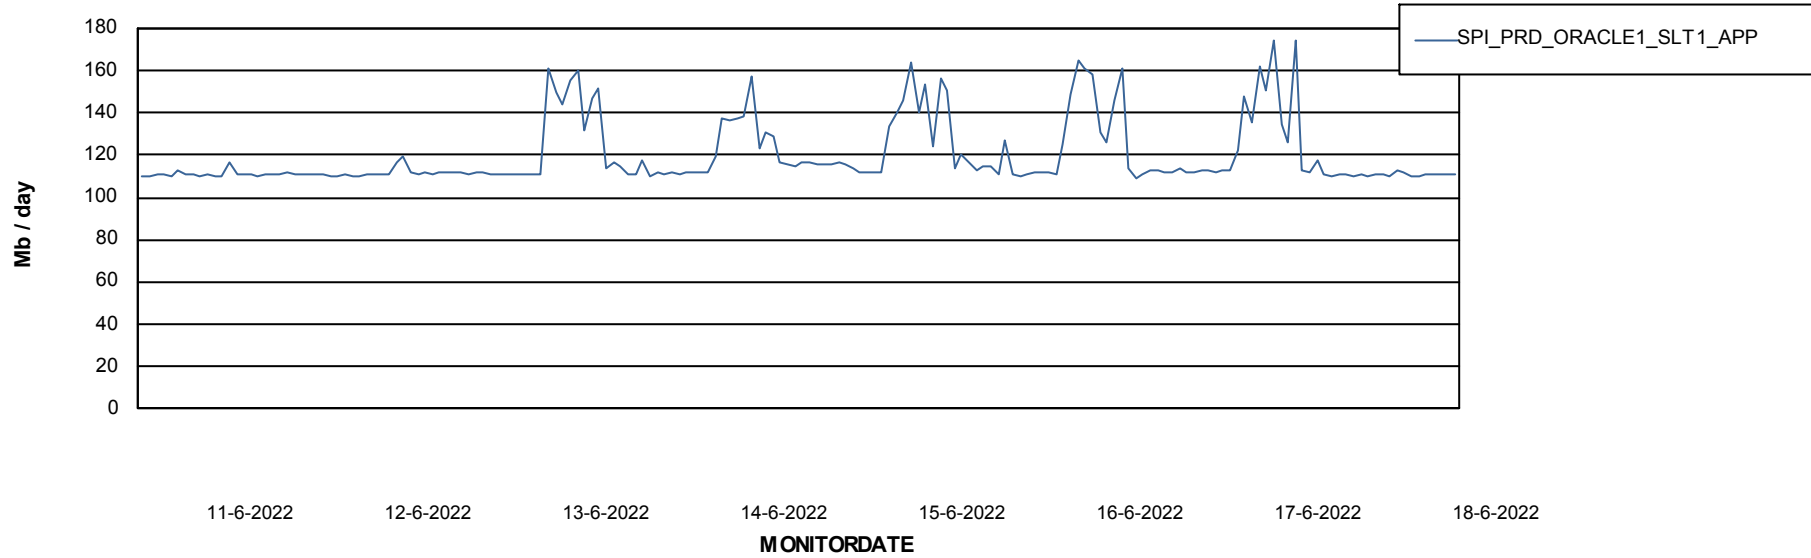

ABSSolute Application Server Services

Avg memory used per ABS Server Service