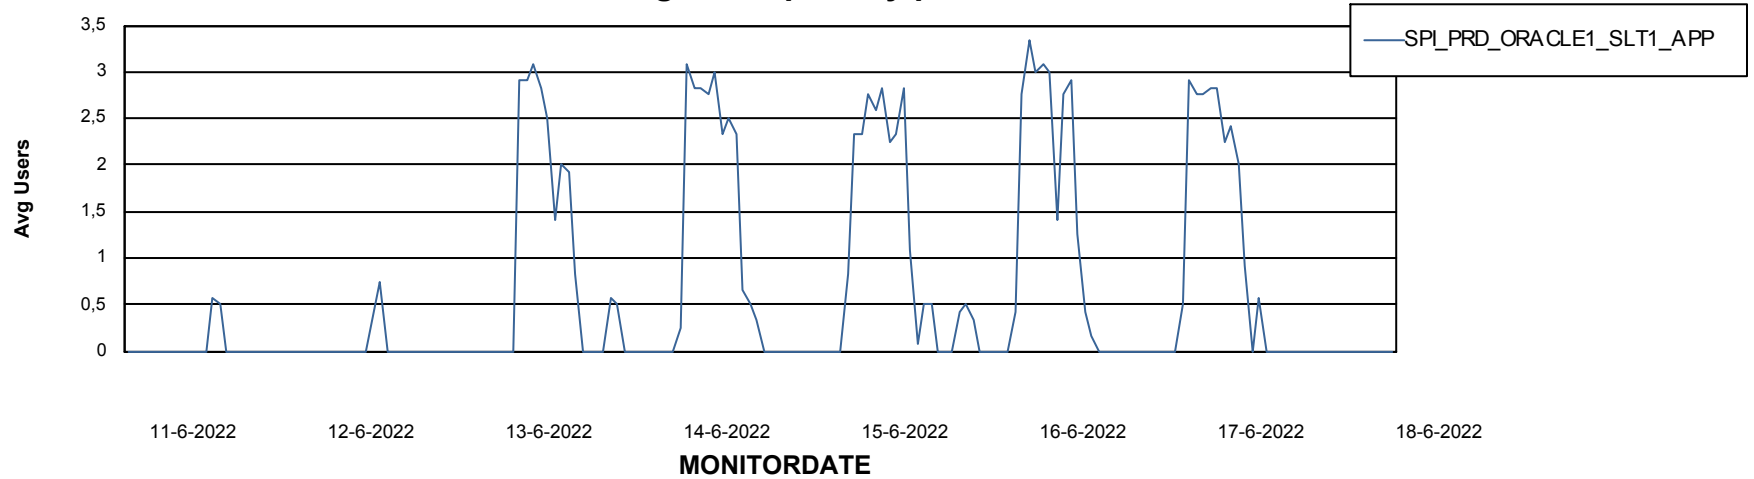

Avg users per day per ABS server