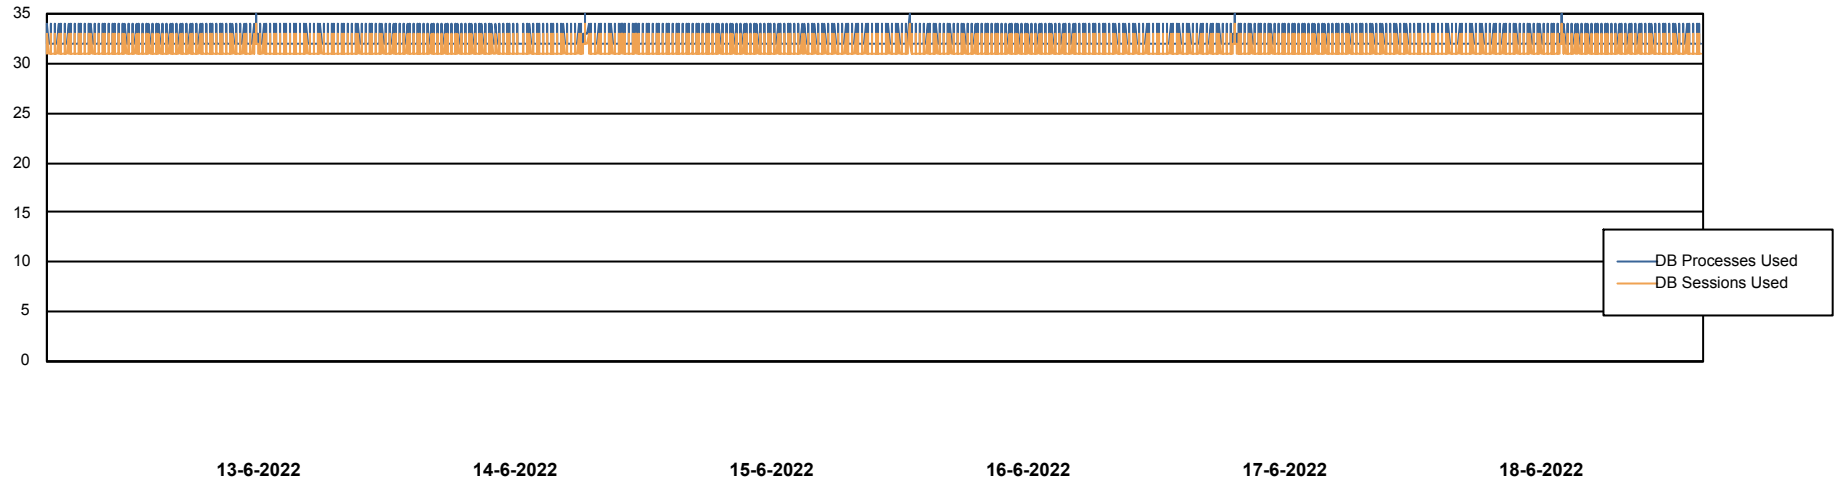

# Weekly SLA Customer Report

Customer SPI\_Production  
Database ID 49

Database Performance SPIDB\_Production

DB Processes Max 500

# Weekly SLA Customer Report

Customer SPI\_Production  
Database ID 49

Database Performance SPIDB\_Standby

DB Processes Max 500