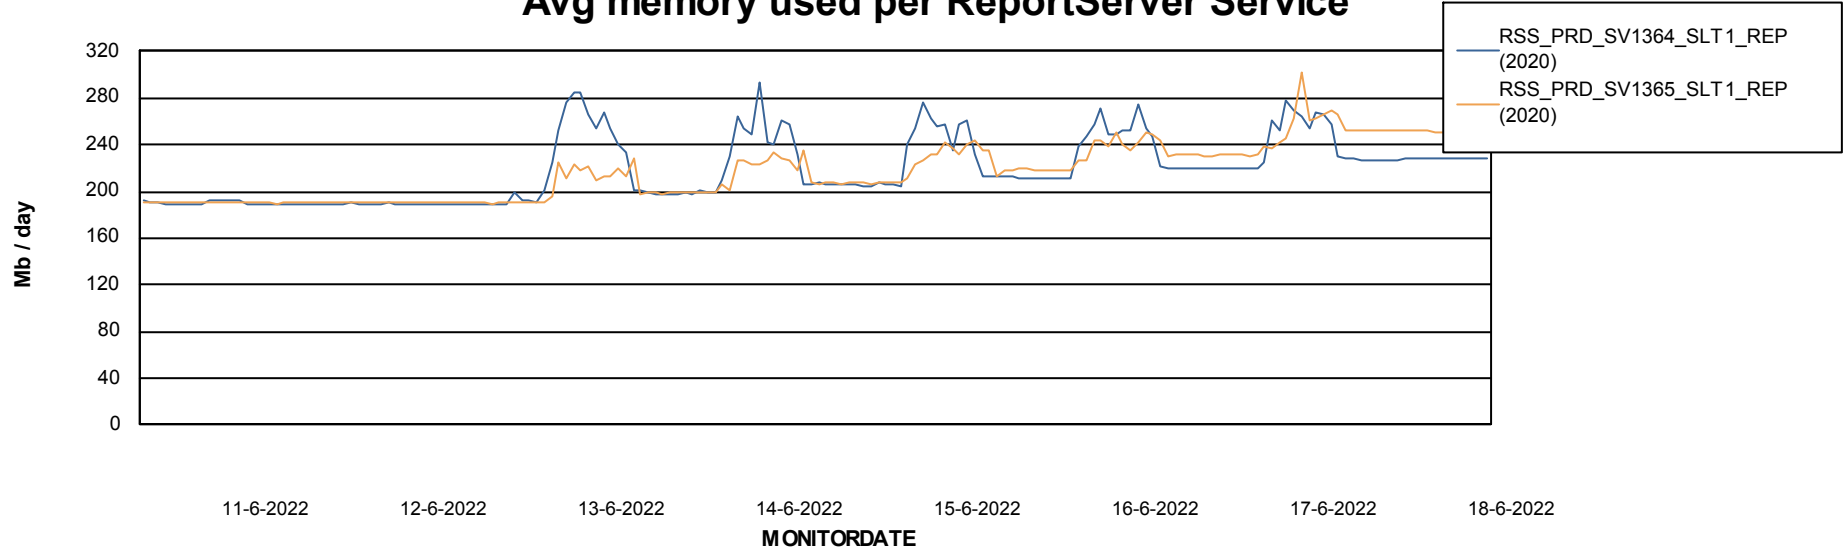

Avg memory used per ABS Server Service

Avg users per day per ABS server

Weekly SLA Customer Report

Customer RSS Production
Database ID 52

ABSSolute Application ReportServer Services

Avg memory used per ReportServer Service

Weekly SLA Customer Report

Customer RSS Production
Database ID 52

ABSSolute Web Component Services

Avg memory used per ABS Web component

Weekly SLA Customer Report

Customer RSS Production
Database ID 52

Disaster per ABS component