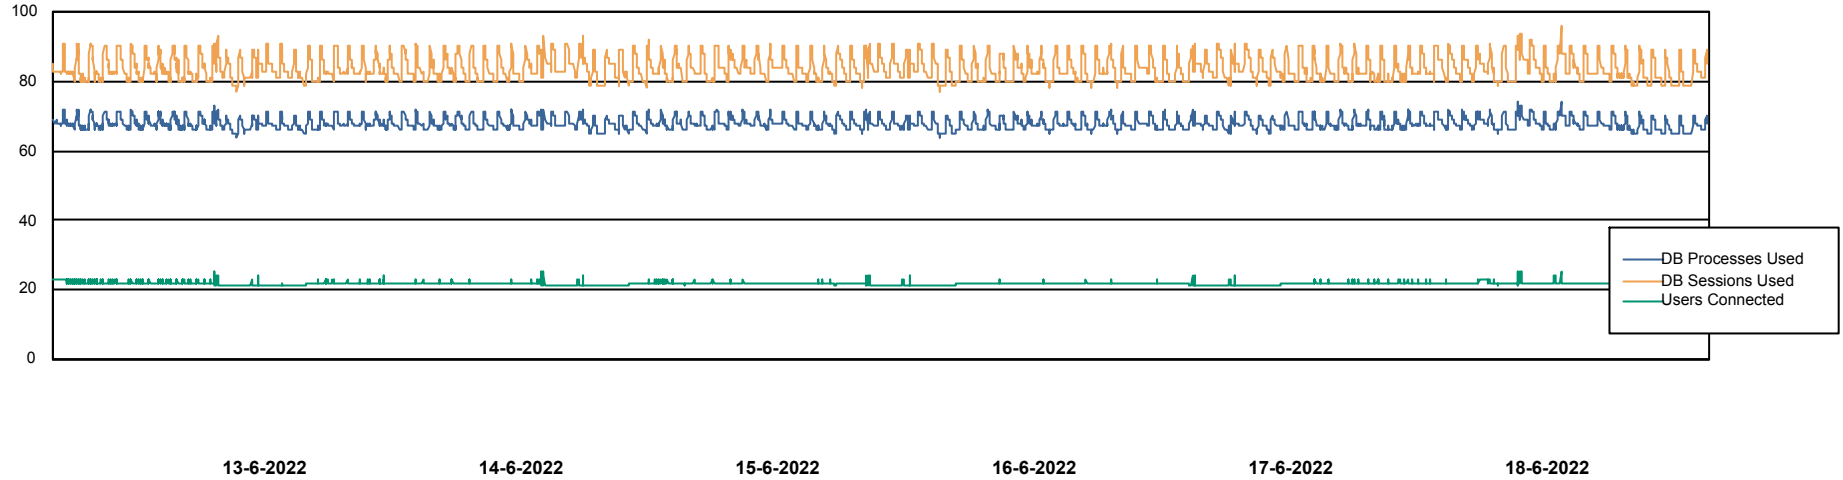

Database Performance RSS_DB_Primary (2020)

DB Processes Max 300
DB Sessions Max 472