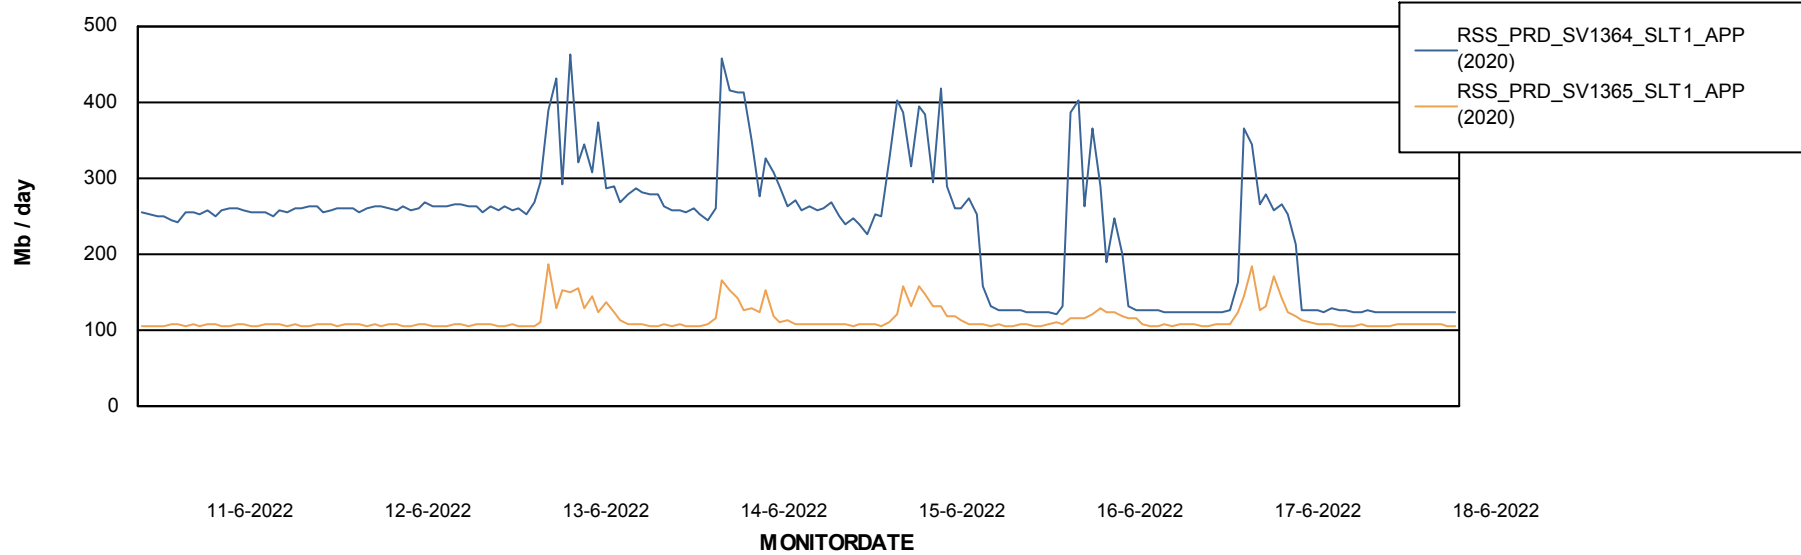

ABSSolute Application Server Services

Avg memory used per ABS Server Service