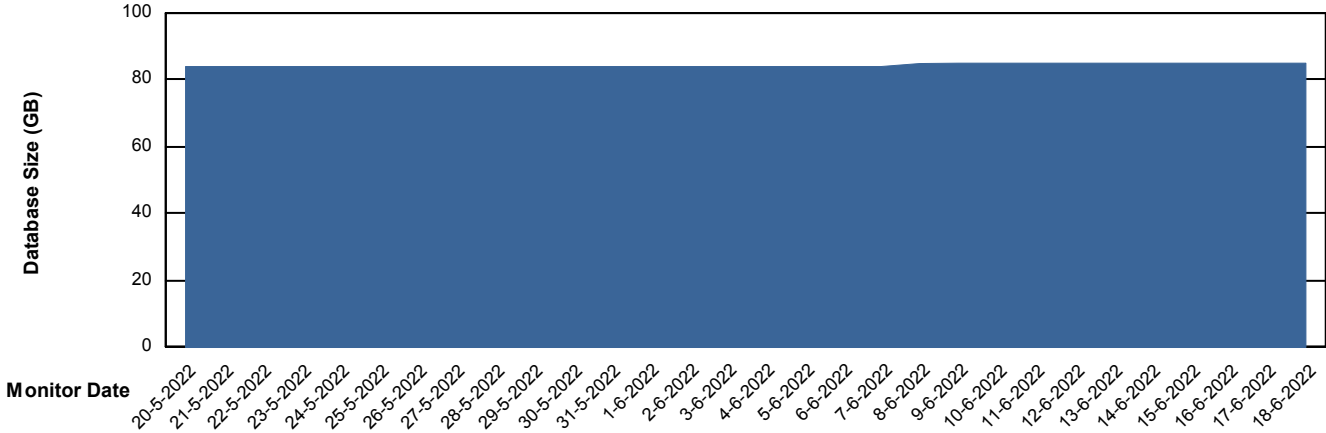

Database Performance RSS_DB_Standby (2020)

DB Processes Max 300
DB Sessions Max 472

Weekly SLA Customer Report

Customer RSS Production
 Database ID 52

DATABASE SIZE RSS_DB_Primary (2020)

Database growth over last month

Database Tablespace RSS_DB_Primary (2020)

Date	Tablespace Name	Filesize (Gb)	Usedsize (Gb)	Percentage free
18-6-2022	ABSDATA	47	38	19
	INDX	55	44	20
17-6-2022	ABSDATA	47	38	19
	INDX	55	44	20
16-6-2022	ABSDATA	47	38	19
	INDX	55	44	20
15-6-2022	ABSDATA	47	38	19
	INDX	55	44	20
14-6-2022	ABSDATA	47	38	19
	INDX	55	44	20
13-6-2022	ABSDATA	47	38	19
	INDX	55	44	20
12-6-2022	ABSDATA	47	38	19
	INDX	55	44	20