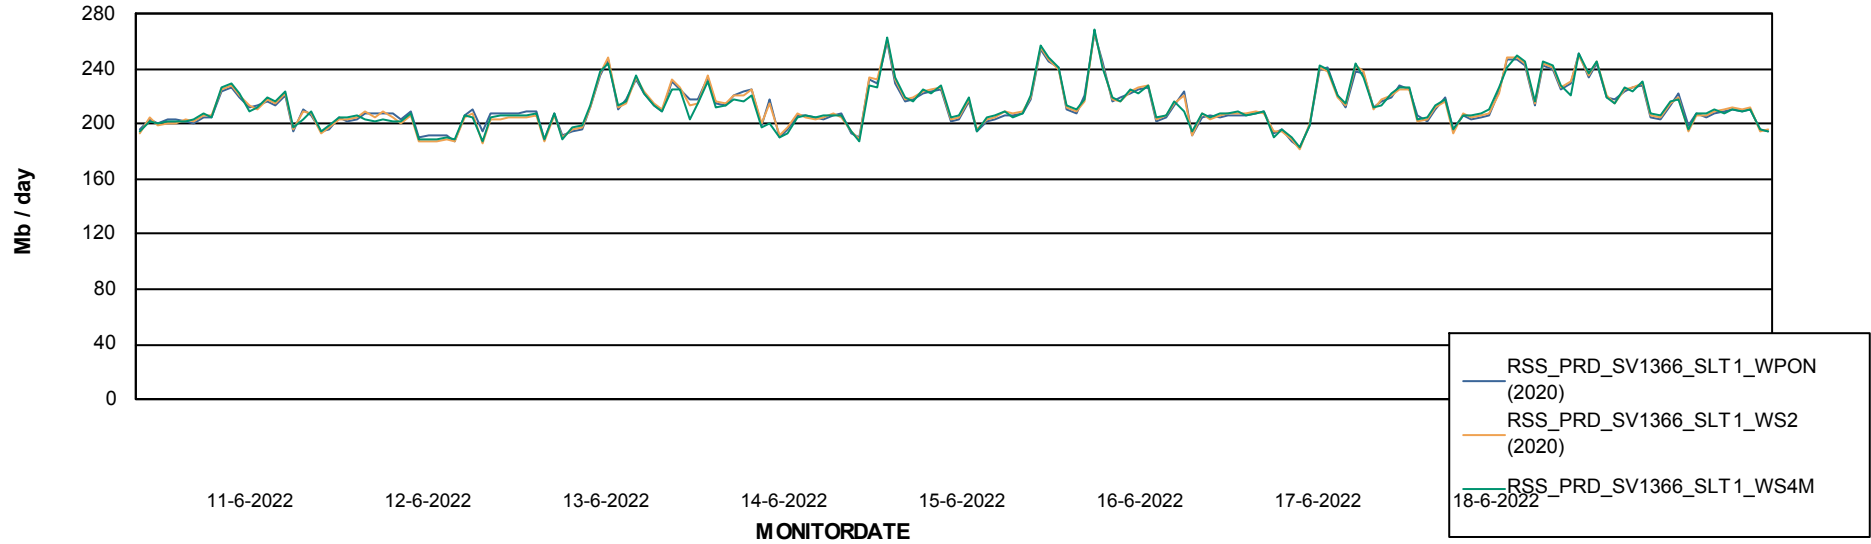

ABSSolute Web Component Services

Avg memory used per ABS Web component