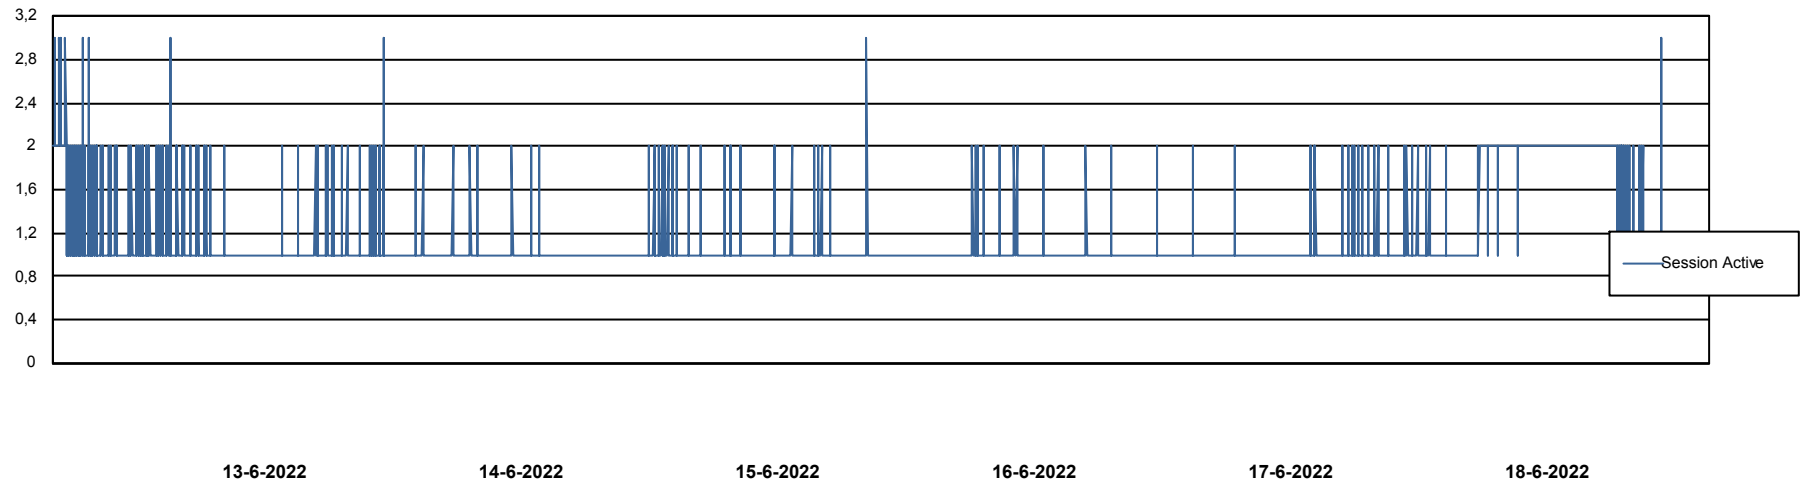

Weekly SLA Customer Report

Customer RSS Production
Database ID 52

Harddisk Usage RSS_PRD_SV1366 (2020)

	Free disk space on c: (%)	Total disk space on c: (Gb)
18-6-2022	67	150
17-6-2022	67	150
16-6-2022	67	150
15-6-2022	68	150
14-6-2022	68	150
13-6-2022	68	150
12-6-2022	68	150

Weekly SLA Customer Report

Customer RSS Production
Database ID 52

Database Performance RSS_DB_Primary (2020)

DB Processes Max 300
DB Sessions Max 472

Weekly SLA Customer Report

Customer RSS Production
Database ID 52