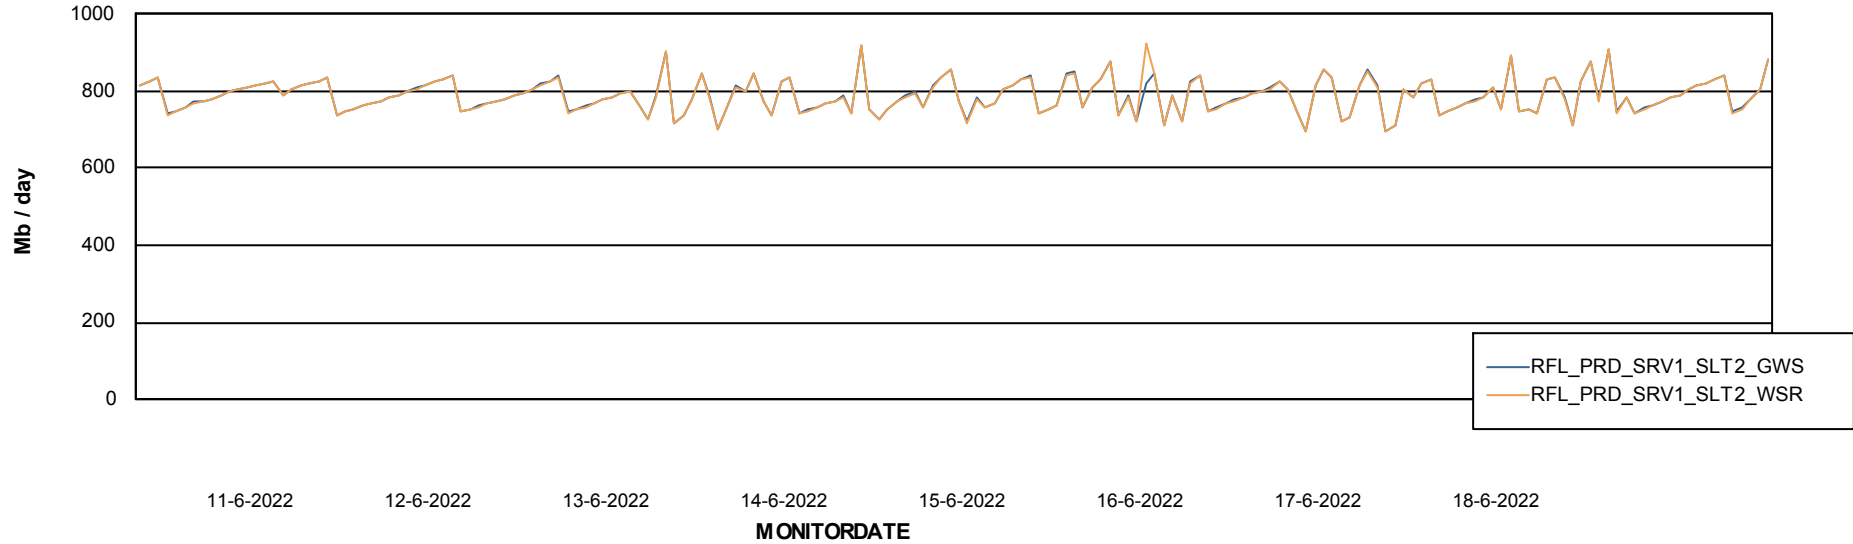

ABSSolute Web Component Services

Avg memory used per ABS Web component