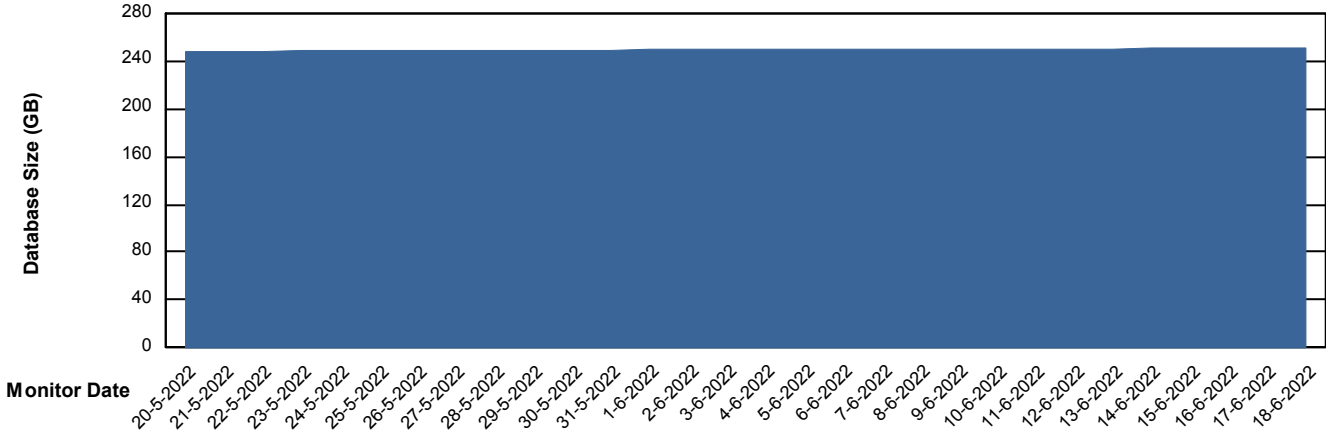

Weekly SLA Customer Report

Customer RFL_Production
Database ID 36

Database Performance RFLDB_Production

Weekly SLA Customer Report

Customer RFL_Production
Database ID 36

Database Performance RFLDB_Standby

DB Processes Max 1,000

Weekly SLA Customer Report

Customer RFL_Production
 Database ID 36

DATABASE SIZE RFLDB_Production

Database growth over last month

Database Tablespace RFLDB_Production

Date	Tablespace Name	Filesize (Gb)	Usedsize (Gb)	Percentage free
18-6-2022	ABSDATA	90	68	25
	INDX	208	173	17
17-6-2022	ABSDATA	90	68	25
	INDX	208	173	17
16-6-2022	ABSDATA	90	68	25
	INDX	208	173	17
15-6-2022	ABSDATA	90	68	25
	INDX	208	173	17
14-6-2022	ABSDATA	90	68	25
	INDX	208	173	17
13-6-2022	ABSDATA	90	68	25
	INDX	208	173	17
12-6-2022	ABSDATA	90	68	25
	INDX	208	173	17