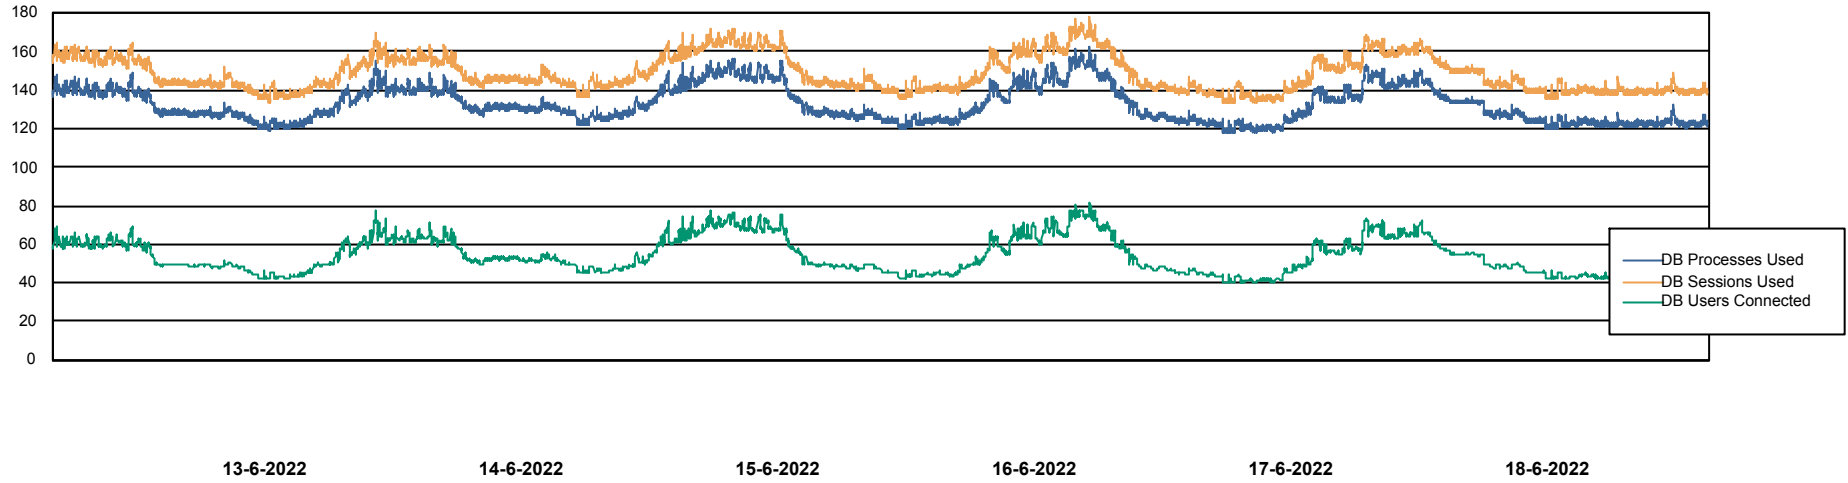

Weekly SLA Customer Report

Customer RFL_Production
Database ID 36

Harddisk Usage RFL_WEB

	Free disk space on C: (%)	Total disk space on C: (Gb)	Used disk space on C: (Gb)
18-6-2022	43	40	22
17-6-2022	44	40	22
16-6-2022	44	40	22
15-6-2022	44	40	22
14-6-2022	45	40	22
13-6-2022	45	40	22
12-6-2022	45	40	22

Weekly SLA Customer Report

Customer RFL_Production
Database ID 36

Database Performance RFLDB_Production

Weekly SLA Customer Report

Customer RFL_Production
Database ID 36

Database Performance RFLDB_Standby

DB Processes Max 1,000