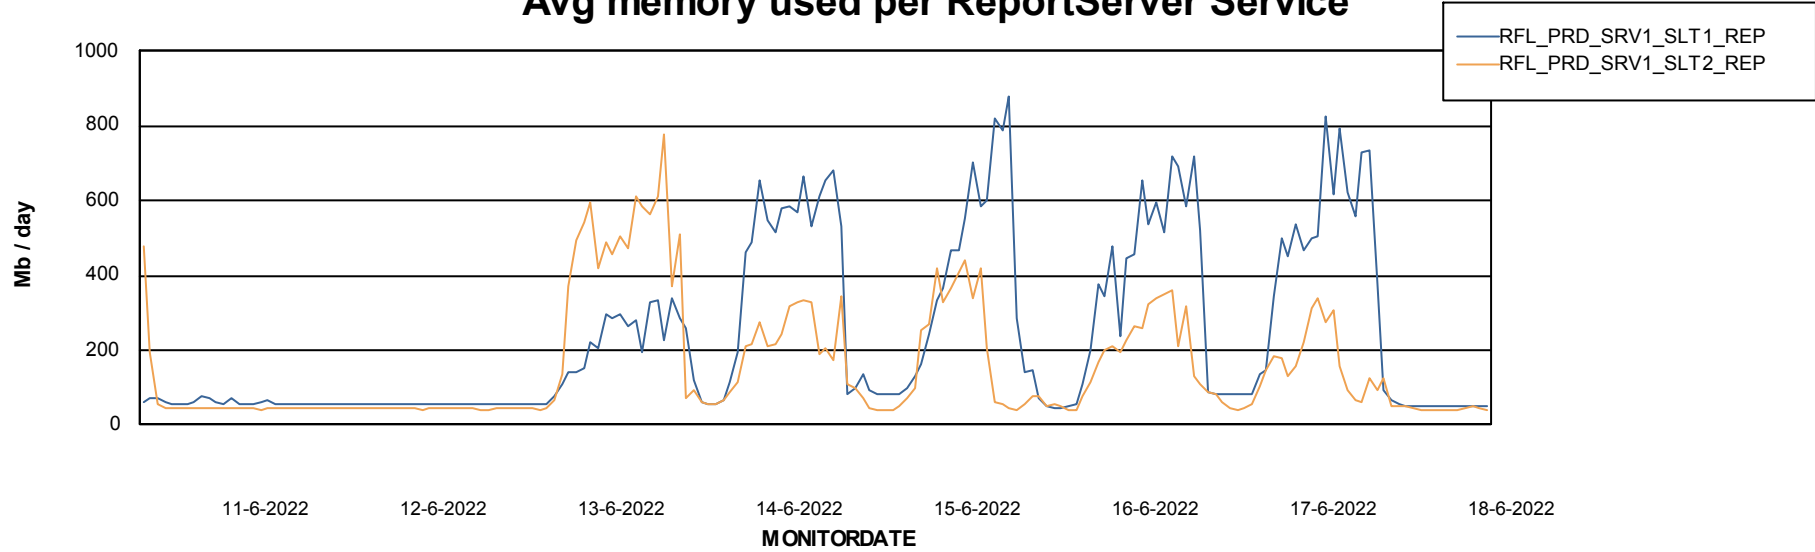

Avg memory used per ABS Server Service

Avg users per day per ABS server

Weekly SLA Customer Report

Customer RFL_Production
Database ID 36

ABSSolute Application ReportServer Services

Avg memory used per ReportServer Service

Weekly SLA Customer Report

Customer RFL_Production
Database ID 36

ABSSolute Web Component Services

Avg memory used per ABS Web component

Weekly SLA Customer Report

Customer RFL_Production
Database ID 36

Disaster per ABS component