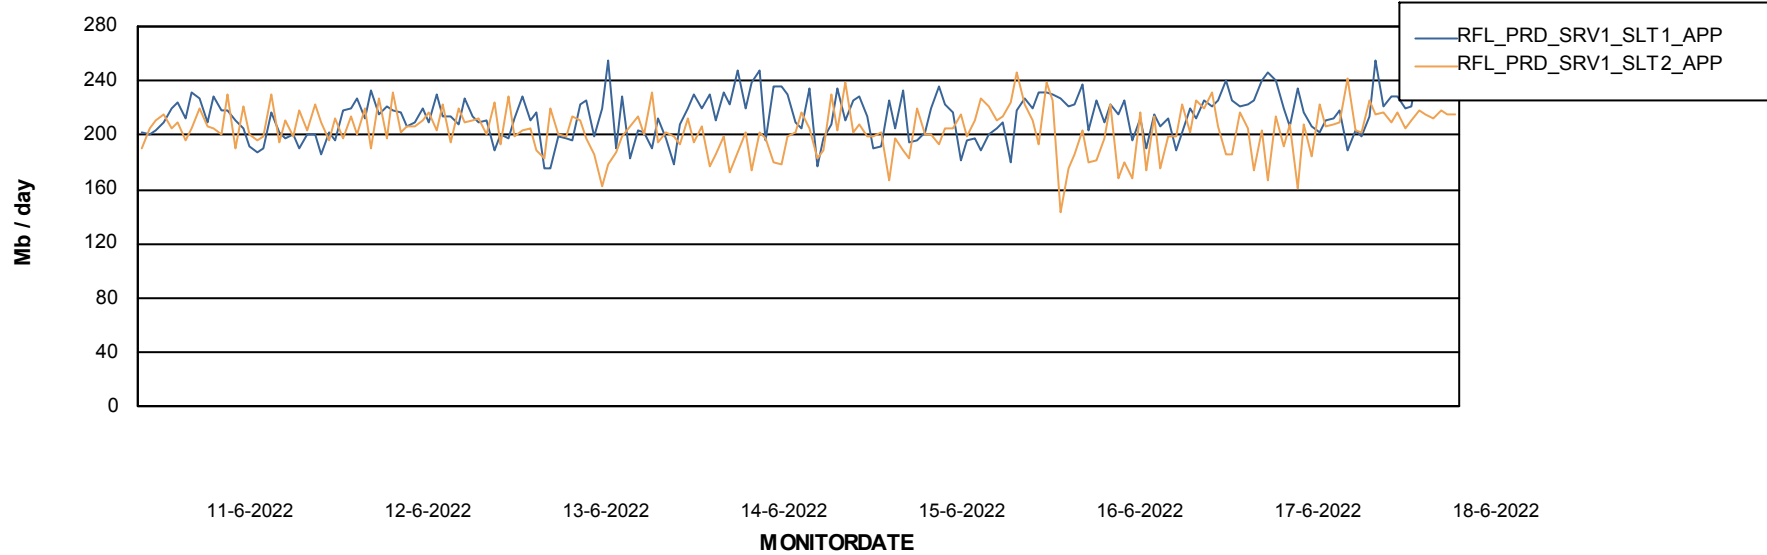

ABSSolute Application Server Services

Avg memory used per ABS Server Service