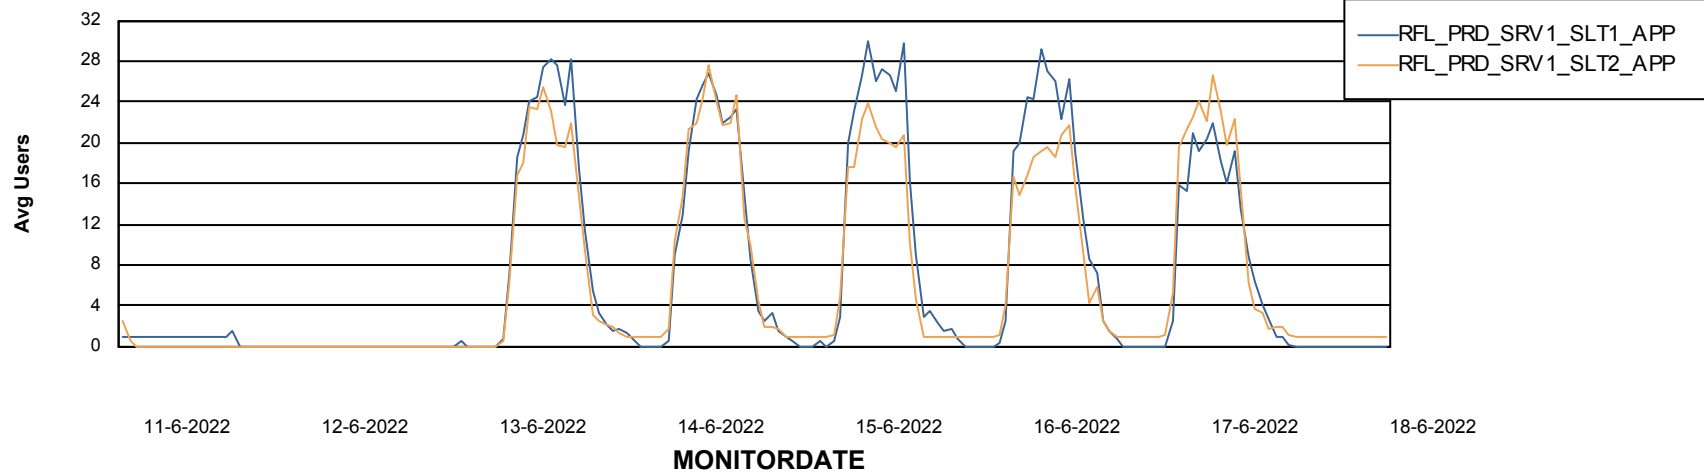

Avg users per day per ABS server