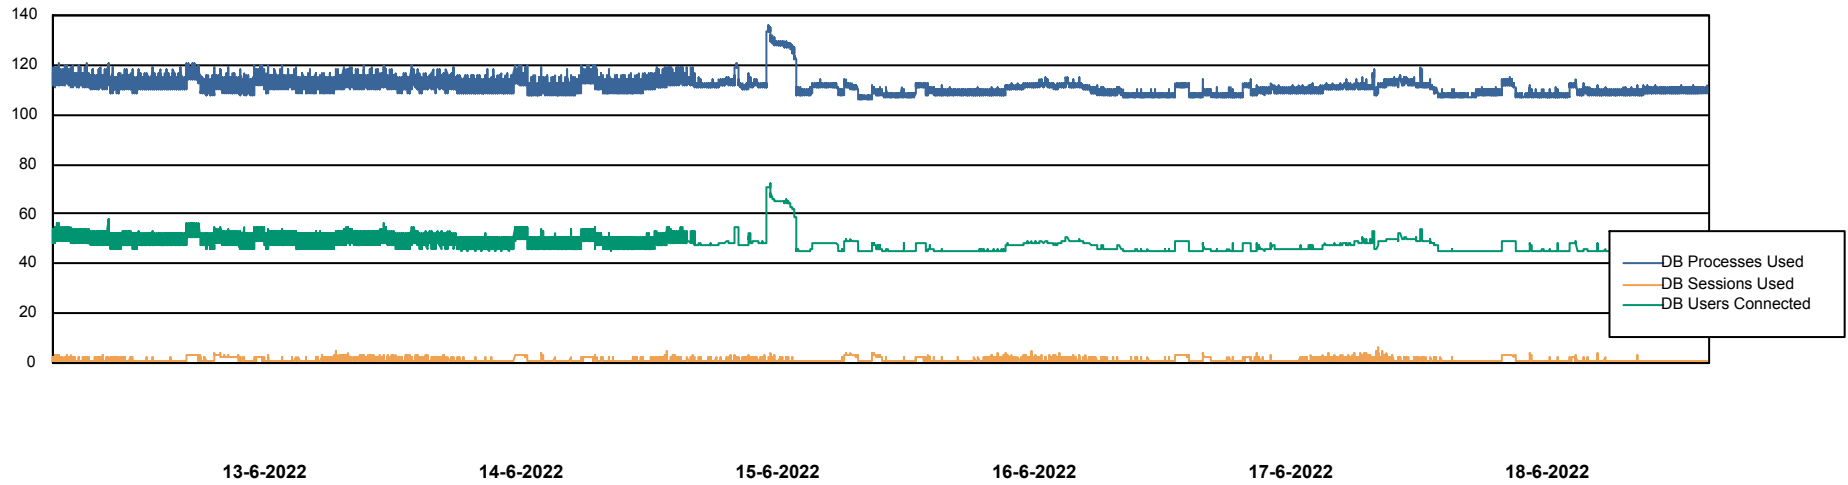

Database Performance PHSDB_Production

DB Processes Max 1,000