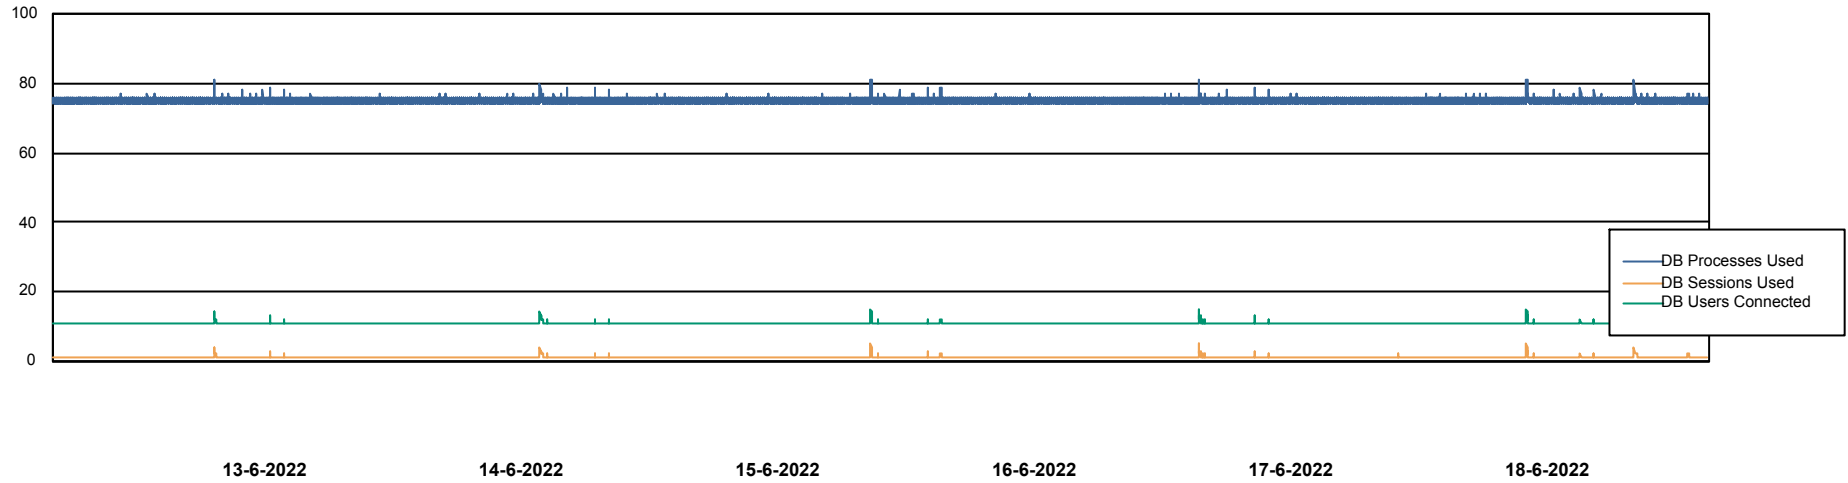

Database Performance PHSDB_Test

DB Processes Max 1,000