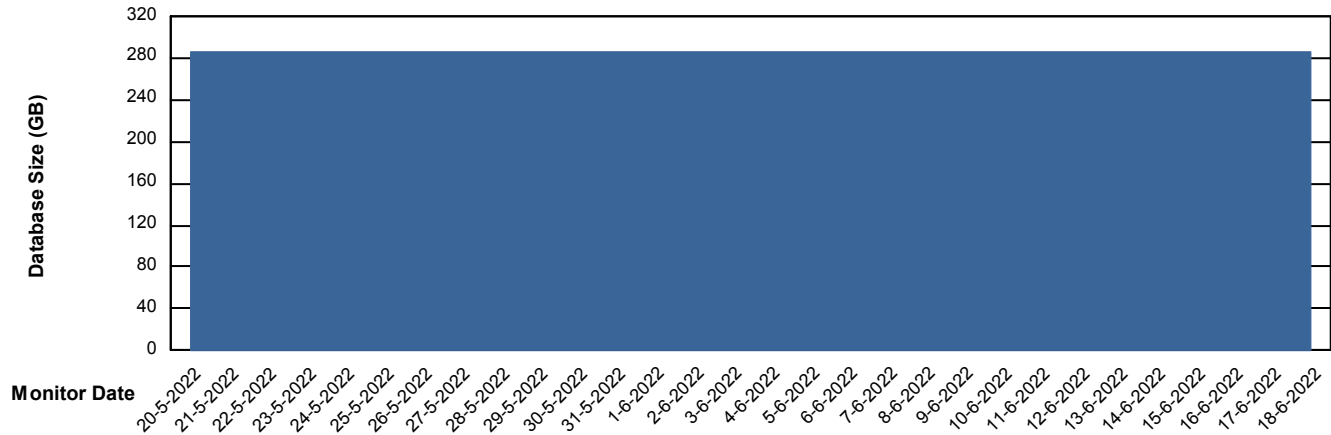

DATABASE SIZE PHSDB_Test

Database growth over last month