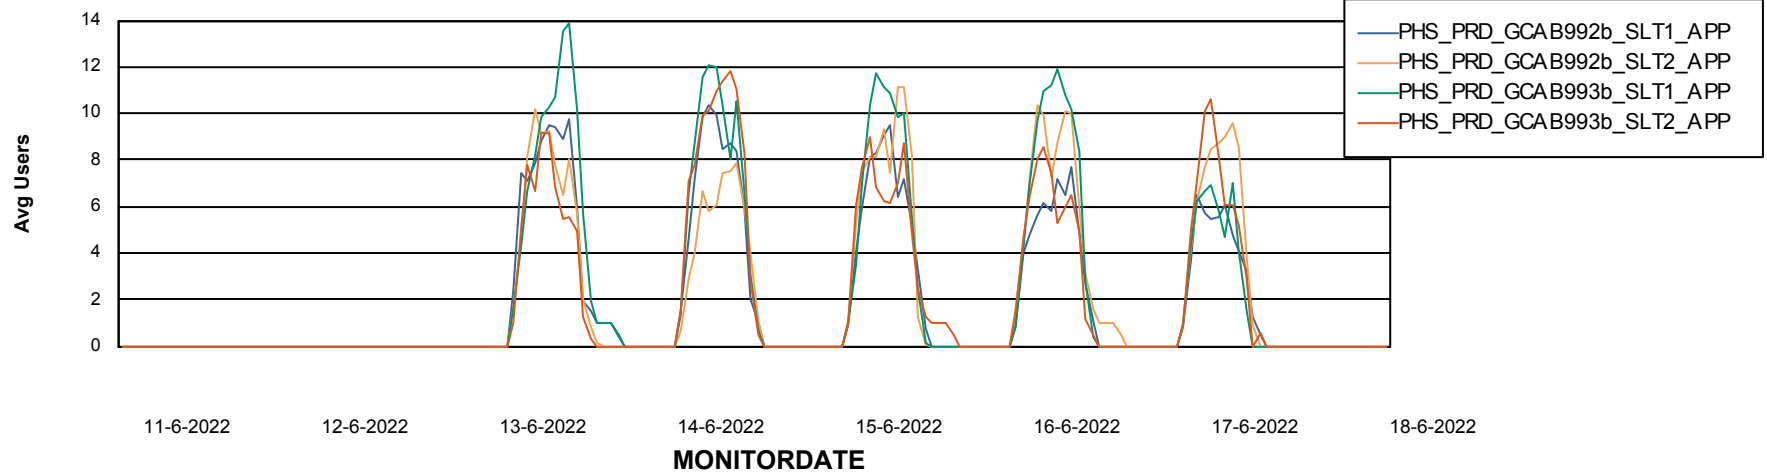

Avg users per day per ABS server