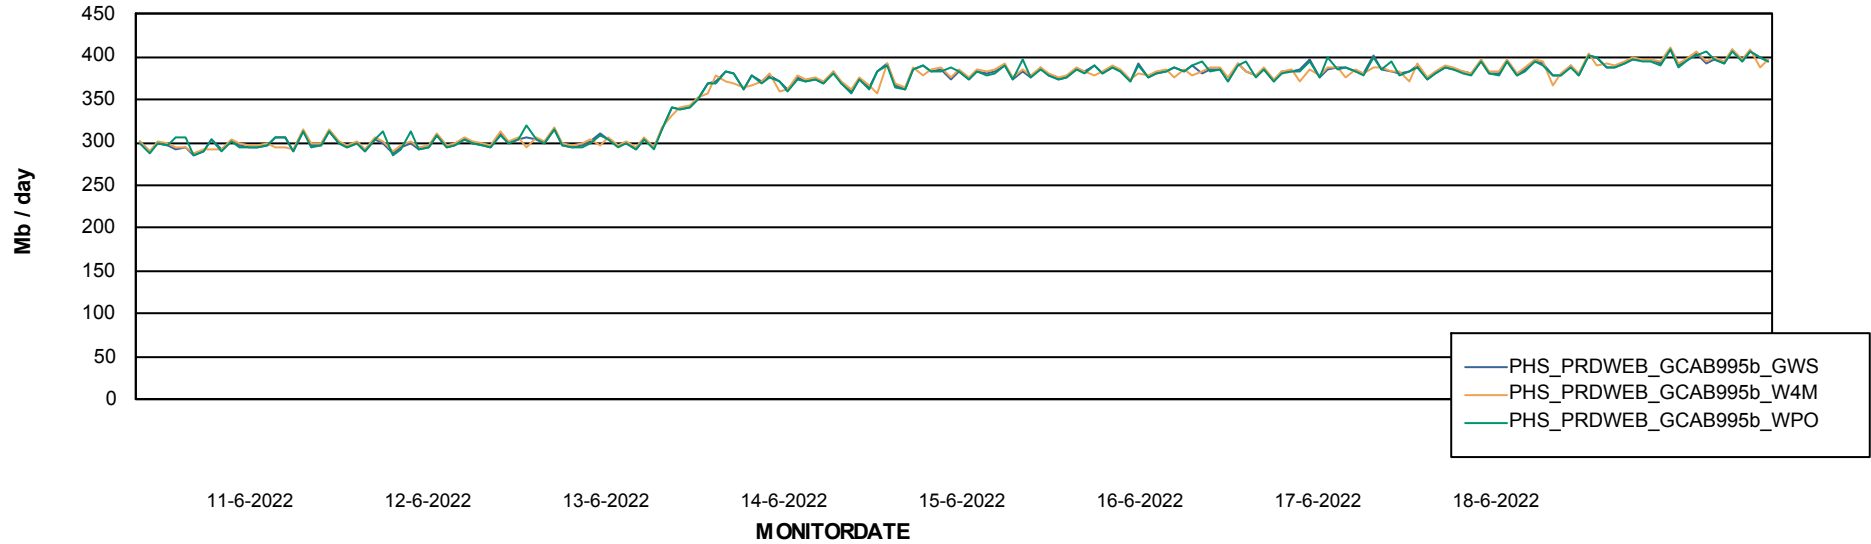

ABSSolute Web Component Services

Avg memory used per ABS Web component