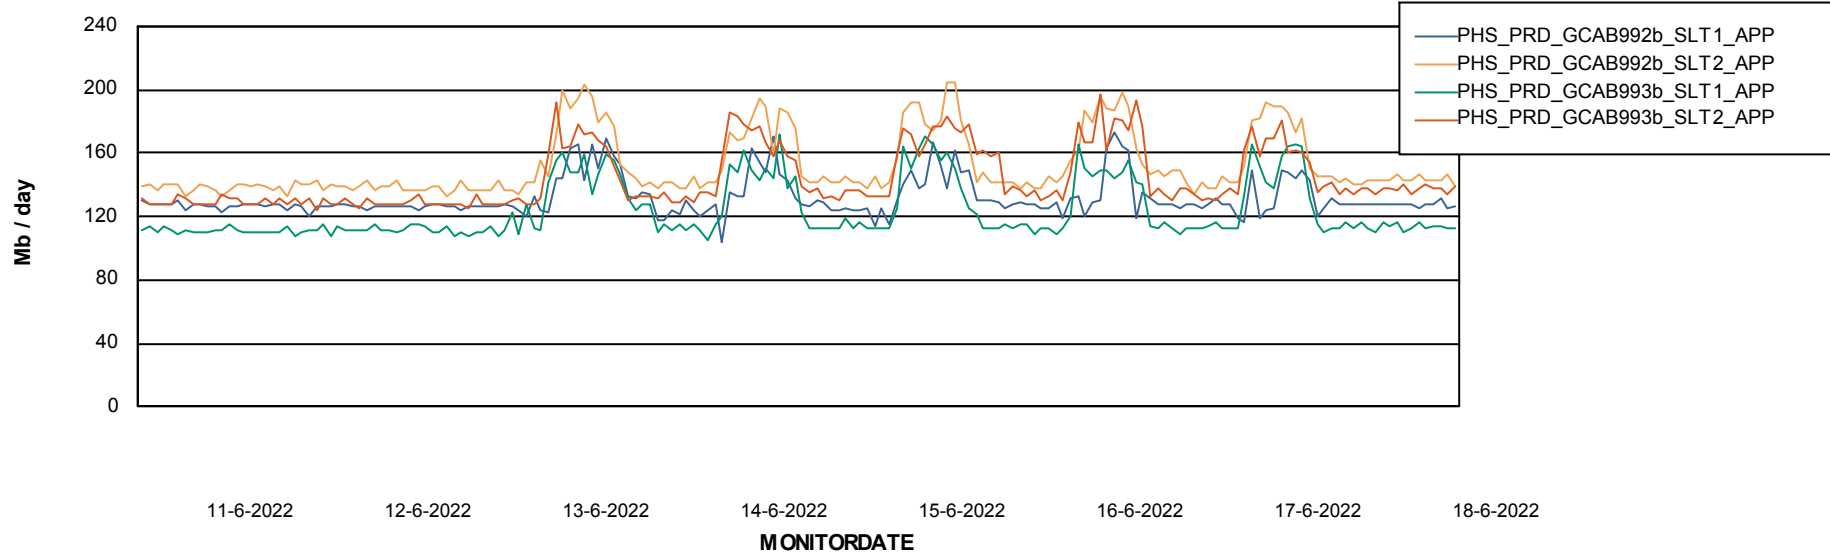

ABSSolute Application Server Services

Avg memory used per ABS Server Service