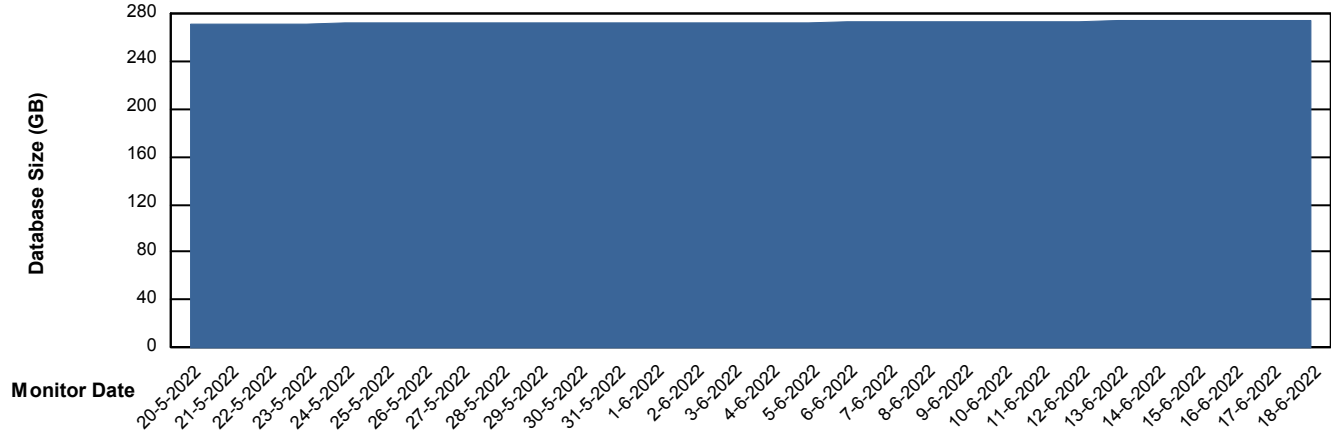

DATABASE SIZE PHSDB_Production

Database growth over last month