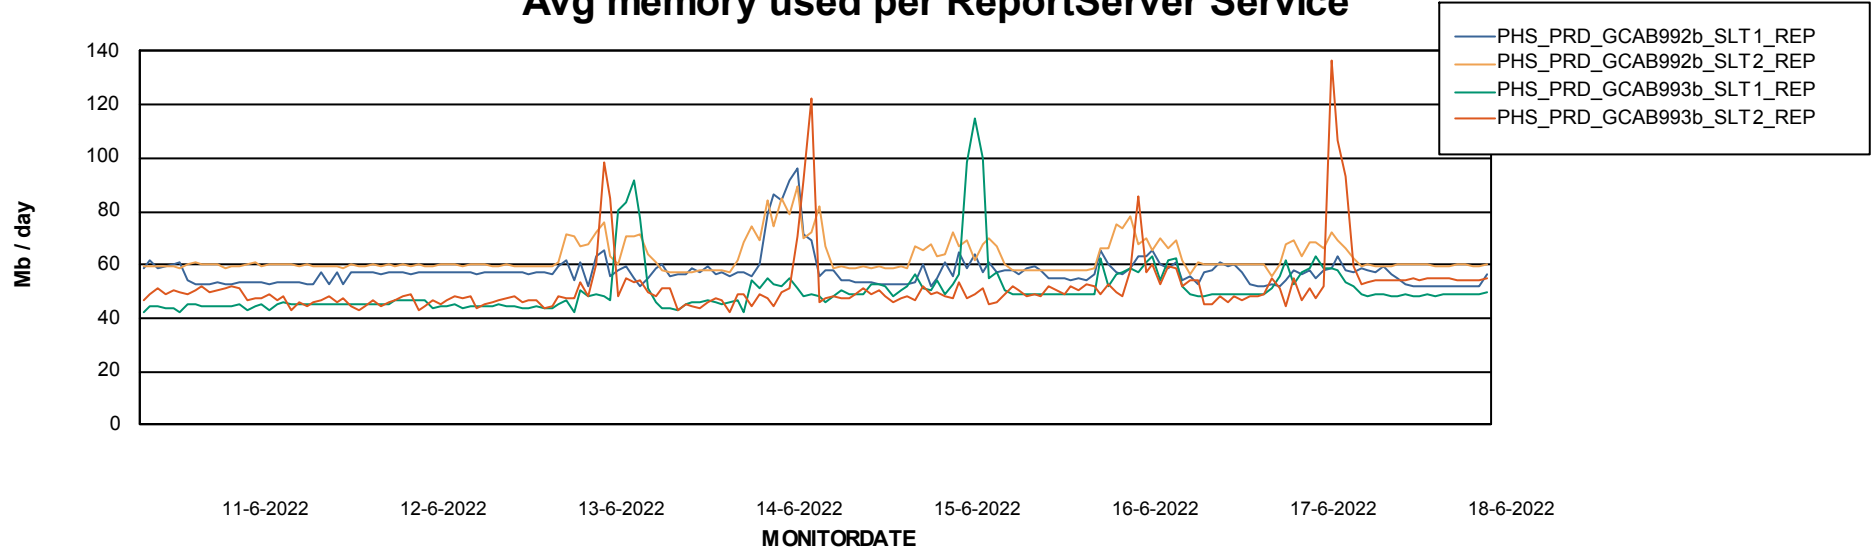

ABSSolute Application ReportServer Services

Avg memory used per ReportServer Service