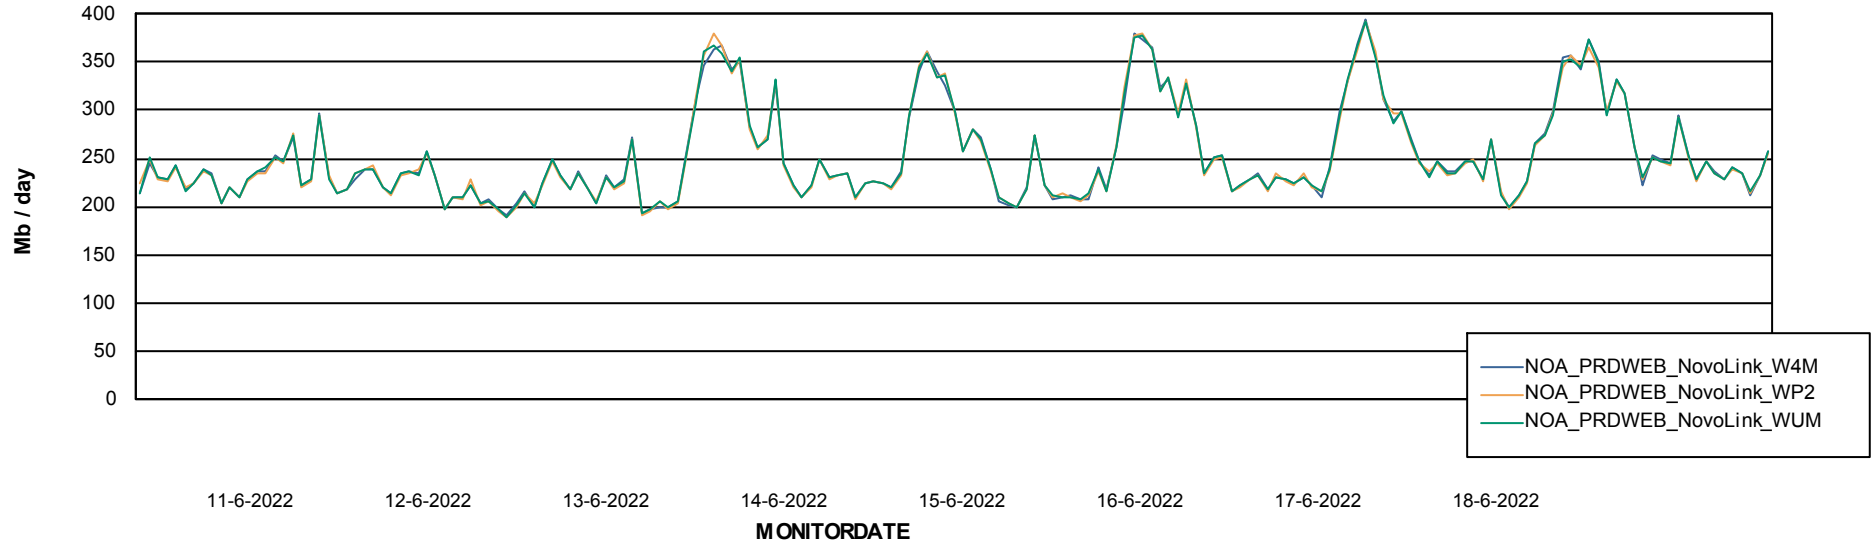

ABSSolute Application ReportServer Services

Avg memory used per ReportServer Service

Weekly SLA Customer Report

Customer NOA_Production
Database ID 116

ABSSolute Web Component Services

Avg memory used per ABS Web component