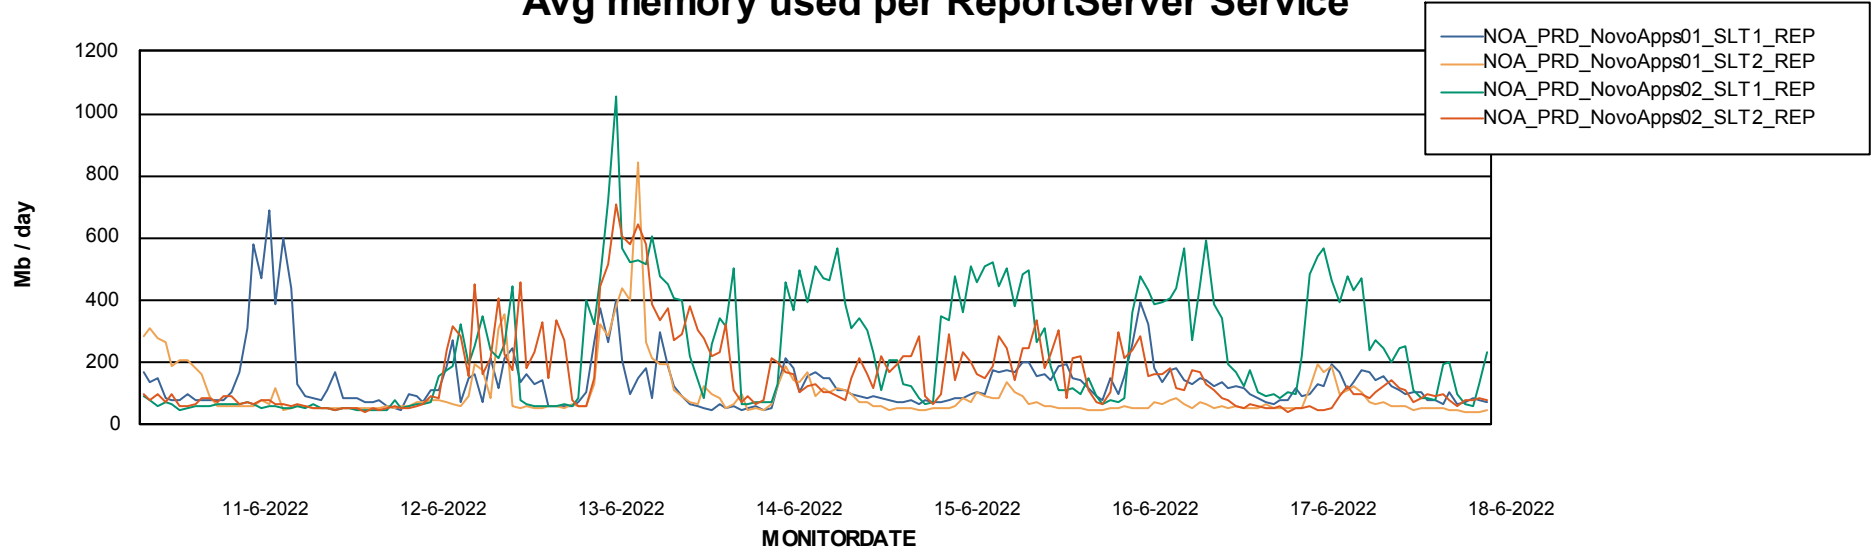

ABSSolute Application ReportServer Services

Avg memory used per ReportServer Service