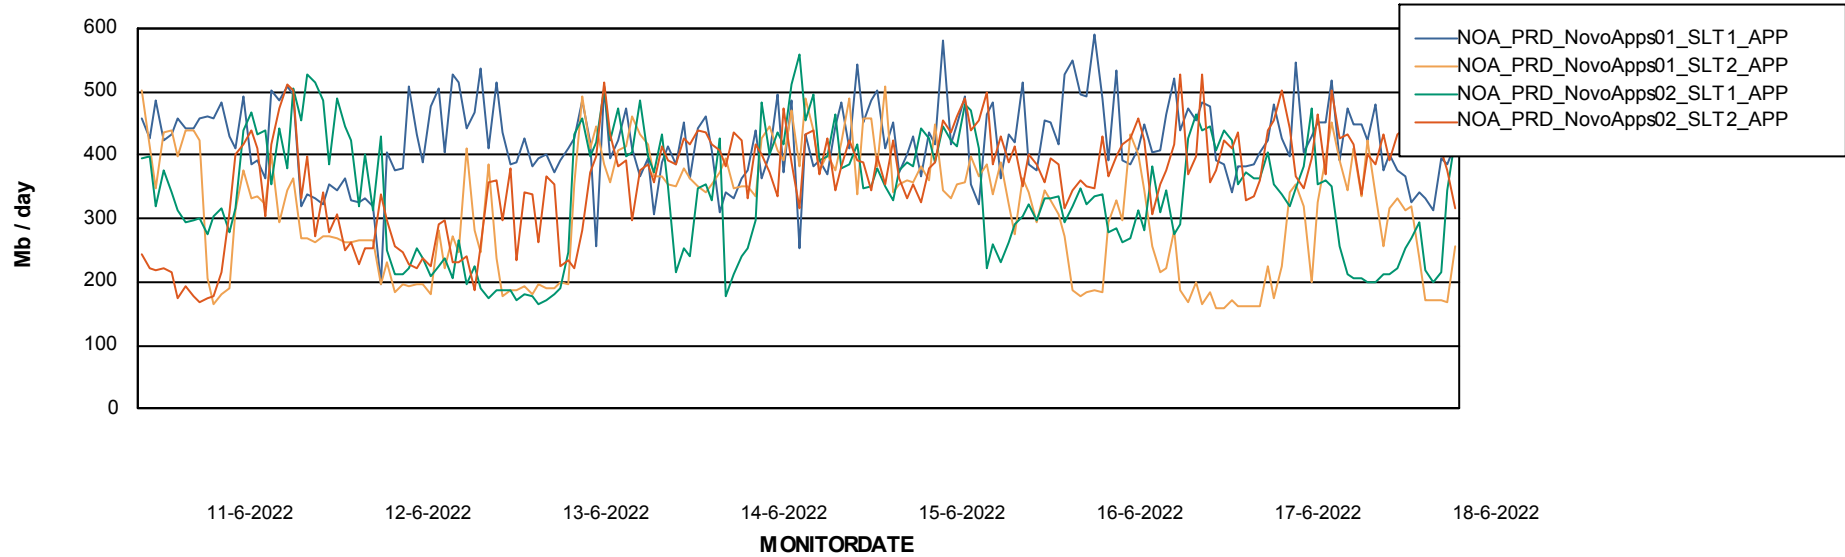

DB Processes Max 300

Weekly SLA Customer Report

Customer NOA_Production
 Database ID 116

DATABASE SIZE NOA_PRD_NovoABS01_DB

Database growth over last month

Database Tablespace NOA_PRD_NovoABS01_DB

Date	Tablespace Name	Filesize (Gb)	Usedsize (Gb)	Percentage free
18-6-2022	ABSDATA	148	112	25
	INDX	192	155	19
17-6-2022	ABSDATA	148	112	25
	INDX	192	155	19
16-6-2022	ABSDATA	148	112	25
	INDX	192	155	19
15-6-2022	ABSDATA	148	112	25
	INDX	192	155	19
14-6-2022	ABSDATA	148	112	25
	INDX	192	155	19
13-6-2022	ABSDATA	148	112	25
	INDX	192	155	19
12-6-2022	ABSDATA	148	111	25
	INDX	192	155	19

Weekly SLA Customer Report

Customer NOA_Production
Database ID 116

ABSSolute Application Server Services

Avg memory used per ABS Server Service

Avg users per day per ABS server

Weekly SLA Customer Report

Customer NOA_Production
Database ID 116