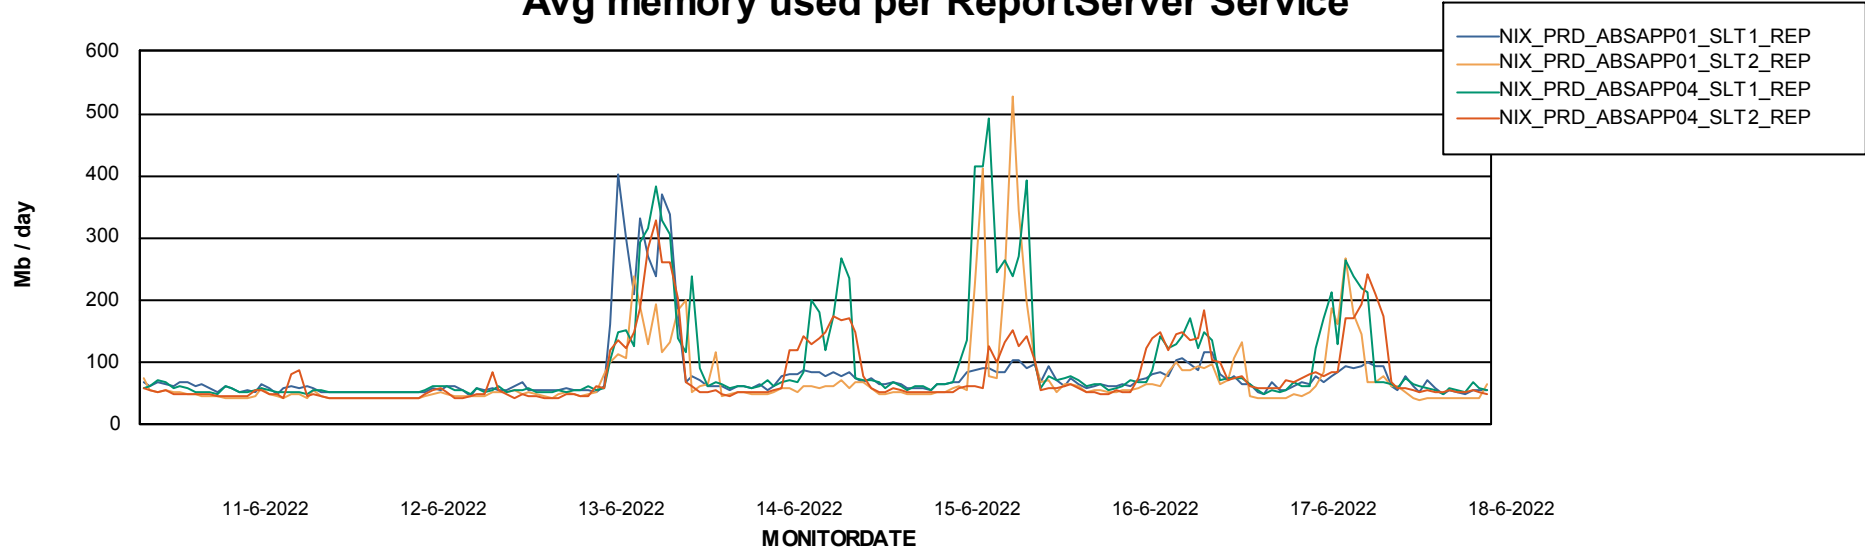

ABSSolute Application ReportServer Services

Avg memory used per ReportServer Service