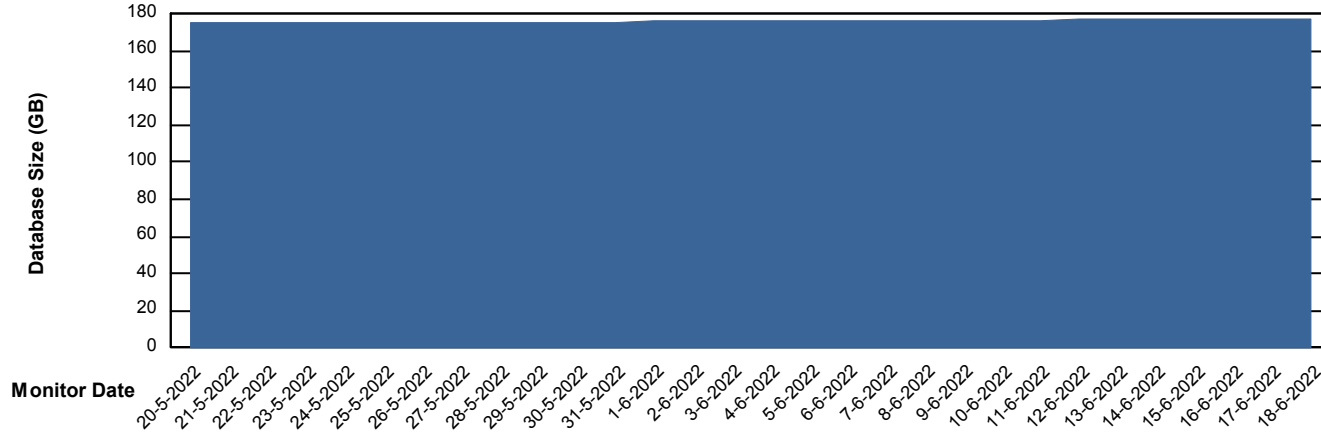

DATABASE SIZE NIXDB_BI

Database growth over last month