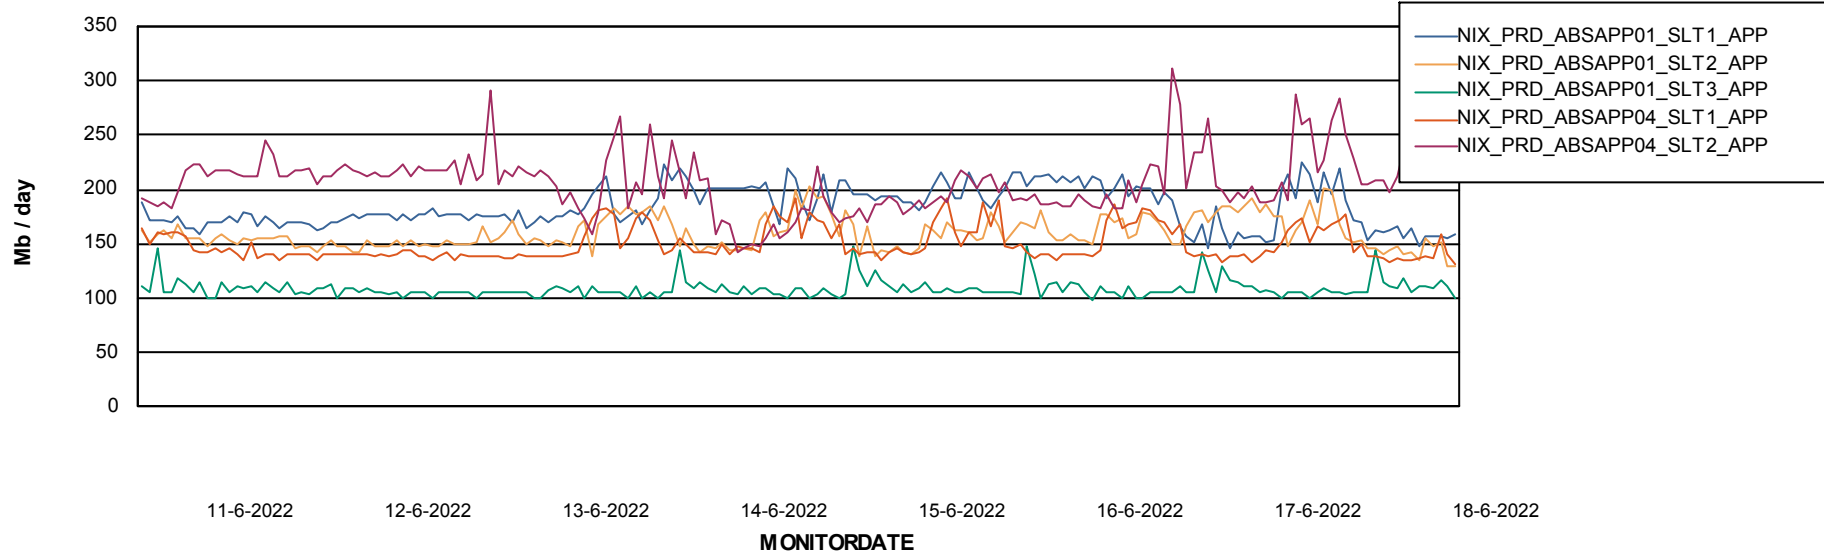

ABSolute Application Server Services

Avg memory used per ABS Server Service