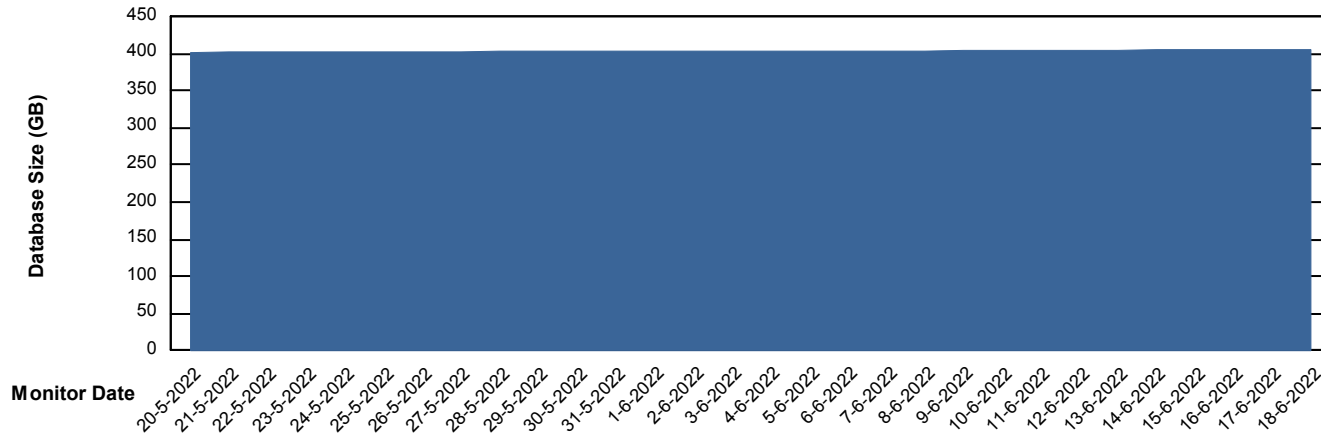

DATABASE SIZE NIXDB_Production

Database growth over last month