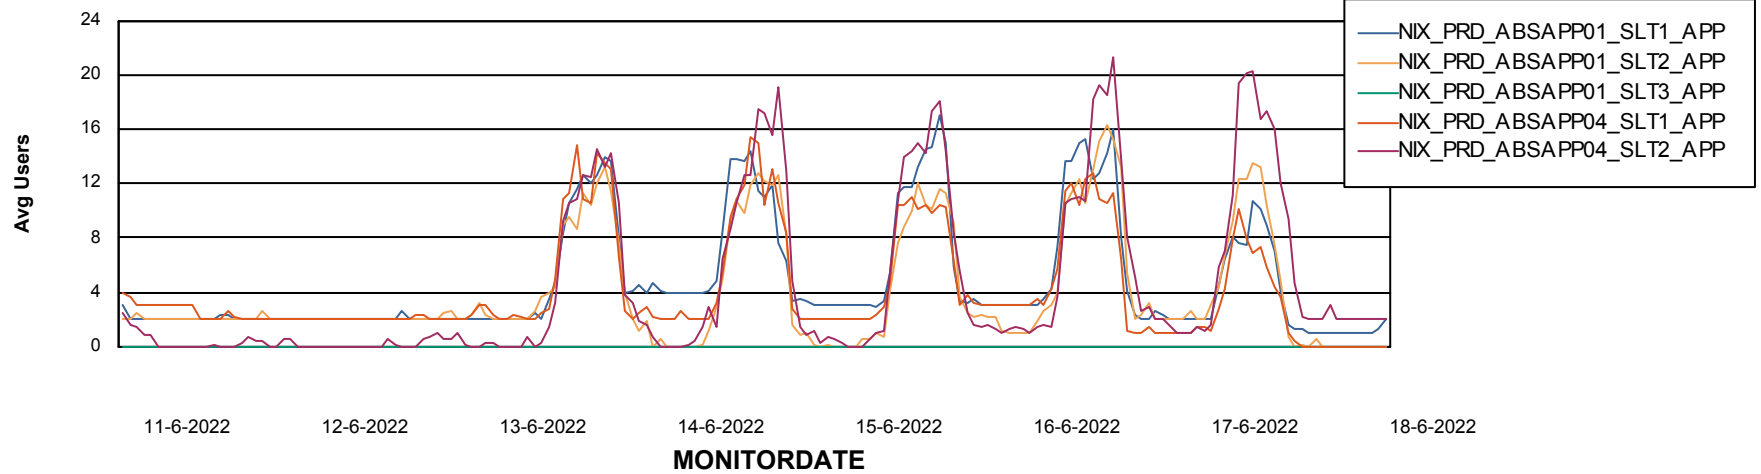

Avg users per day per ABS server