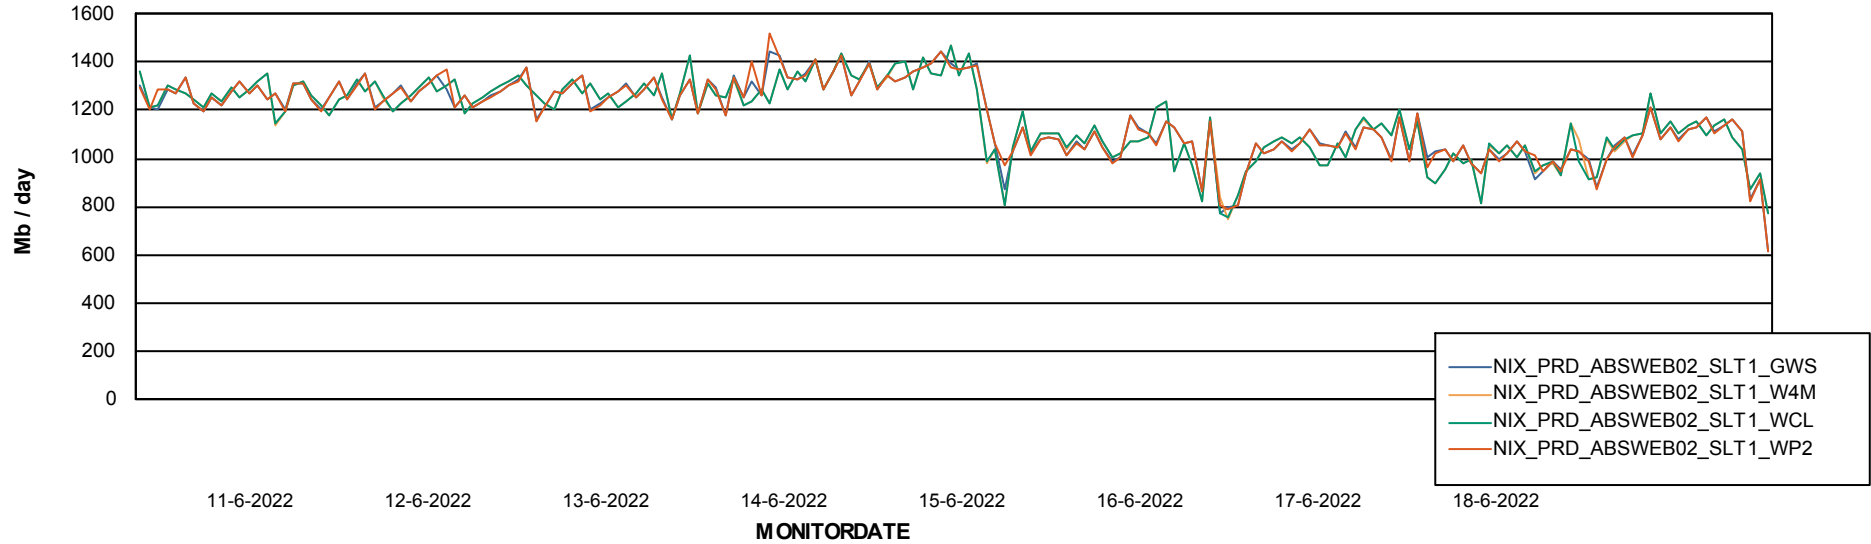

ABSSolute Web Component Services

Avg memory used per ABS Web component